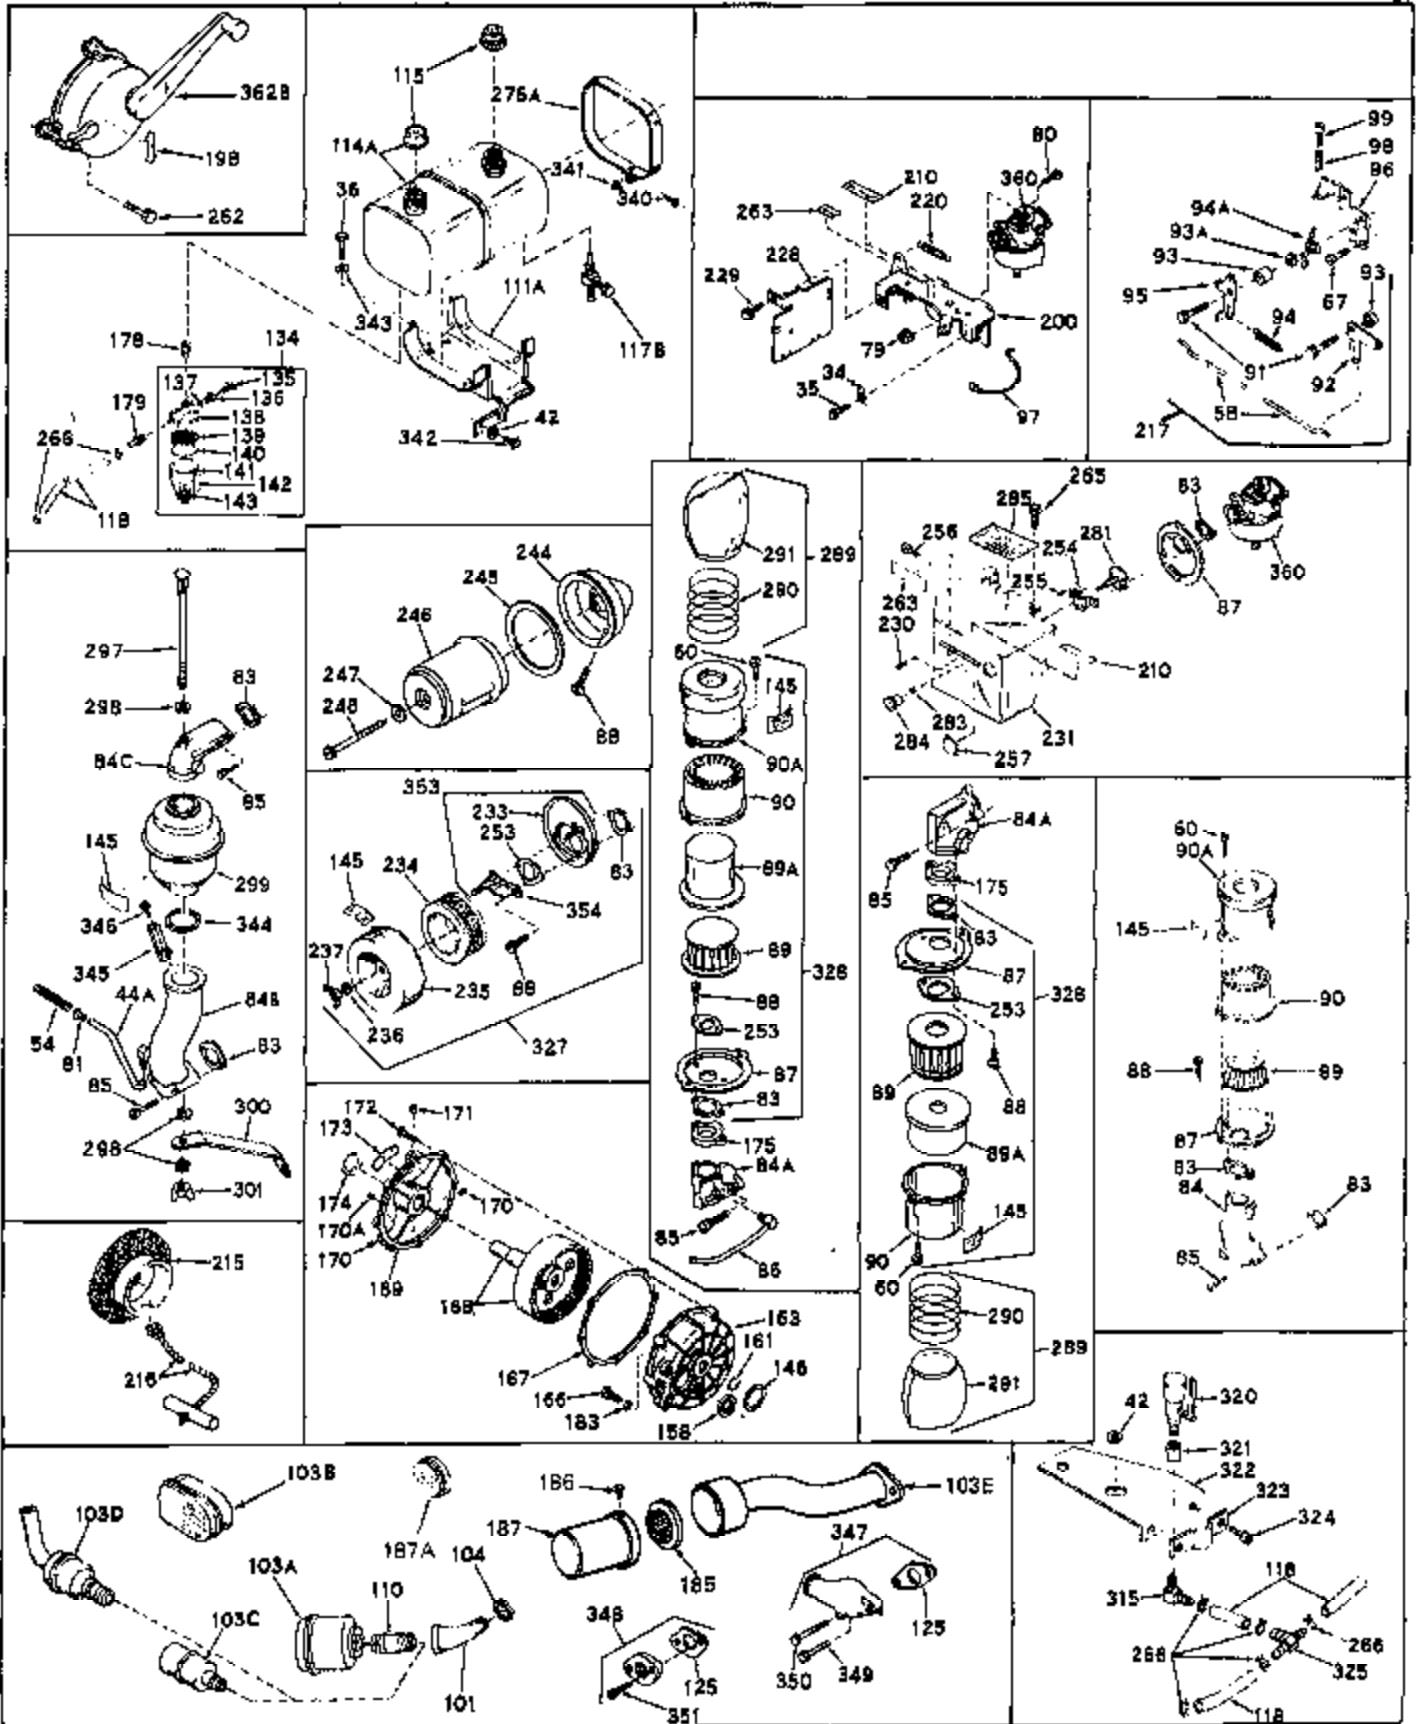

Engine Parts List #2

Ref #	Part Number	Qty	Description
34	27793	0	Clip, Conduit
35	28942	0	Screw
36	650694	0	Screw, Hex hd. cap, 5/16-18 x 2
36	650695	0	Screw, Hex hd. cap, 5/16-18 x 2-1/4 (Grade 8)
36	650697	0	Screw, Hex hd. cap, 5/16-18 x 2-1/2
42	26073	0	Washer, Connecting rod bolt
44A	32447	0	Tube, Breather
54	28819	0	Spring, Fuel line
54	31778	0	Spring, Coil
60	650152	0	Screw
67	650399	0	Screw, Phil. fil. hd. Sems, 10-32 x 5/8
79	29752	0	Nut
80	650572	0	Screw
81	32446	0	Grommet, Breather tube
83	27272	0	Gasket, Air cleaner
85	29786	0	Screw
85	650163	0	Screw, Fil. hd. Sems, 10-32 x 7/8
85	650416	0	Screw, Rd. hd. Sems, 10-32 x 1
85	650605	0	Screw
87	31708	0	Bracket, Air cleaner
88	650399	0	Screw, Phil. fil. hd. Sems, 10-32 x 5/8
88	650521	0	Screw
88	28820	0	Screw
89A	31700	0	Element, Air cleaner
90	31692	0	Body, Air cleaner
91	30312	0	Screw, Hex washer hd. Sems, 10-32 x 1/2
98	28569	0	Spring, Compression
98	32924	0	Spring, Compression
99	29500	0	Screw, Fil. hd. mach., Sems, 8-32 x 3/4
99	650223	0	Screw, Fil. slotted hd. Sems, 8-32 x 5/8
99	650688	0	Screw, Hex hd., 10-32 x 1-5/16" (Drilled)
104	28443	0	Nut, Conduit (1/8" thick)
104	32862	0	Nut, Conduit (1/4" thick)
115	32387A	0	Cap, Fuel filler (Charcoal Plastic) (Spurt)
115	33032	0	Cap, Fuel filler (Red Plastic) (Spurt)
118	29774	0	Line, Fuel (Braided 8.25")
118	30705	0	Line, Fuel (Braided 16")
118	30962	0	Line, Fuel (Braided 32")
125	27930	0	Gasket, Exhaust
145	31871	0	Decal, Air cleaner
146	28451	0	Gasket, Housing
171	24590	0	Plug, Pipe
215	28301	0	Pulley, Starter
216	590343	0	Rope & Handle Assy., Starter
228	30820	0	Baffle, Heat
229	28942	0	Screw
230	650257	0	Screw, Pan hd. Sems, 8-32 x 5/16
253	30767	0	Spacer, Air cleaner
255	28820	0	Screw
256	650760	0	Screw
257	31291	0	Plug, Cover
262	29716	0	Screw
265	650701	0	Screw, Hex washer hd. shakeproof,
266	26460	0	Clamp, Fuel line
289	730512	0	Kit, Pre-cleaner
290	31667	0	Spring, Pre-cleaner bag
291	31668	0	Bag, Pre-cleaner
327	730128	0	Cleaner Assy., Air