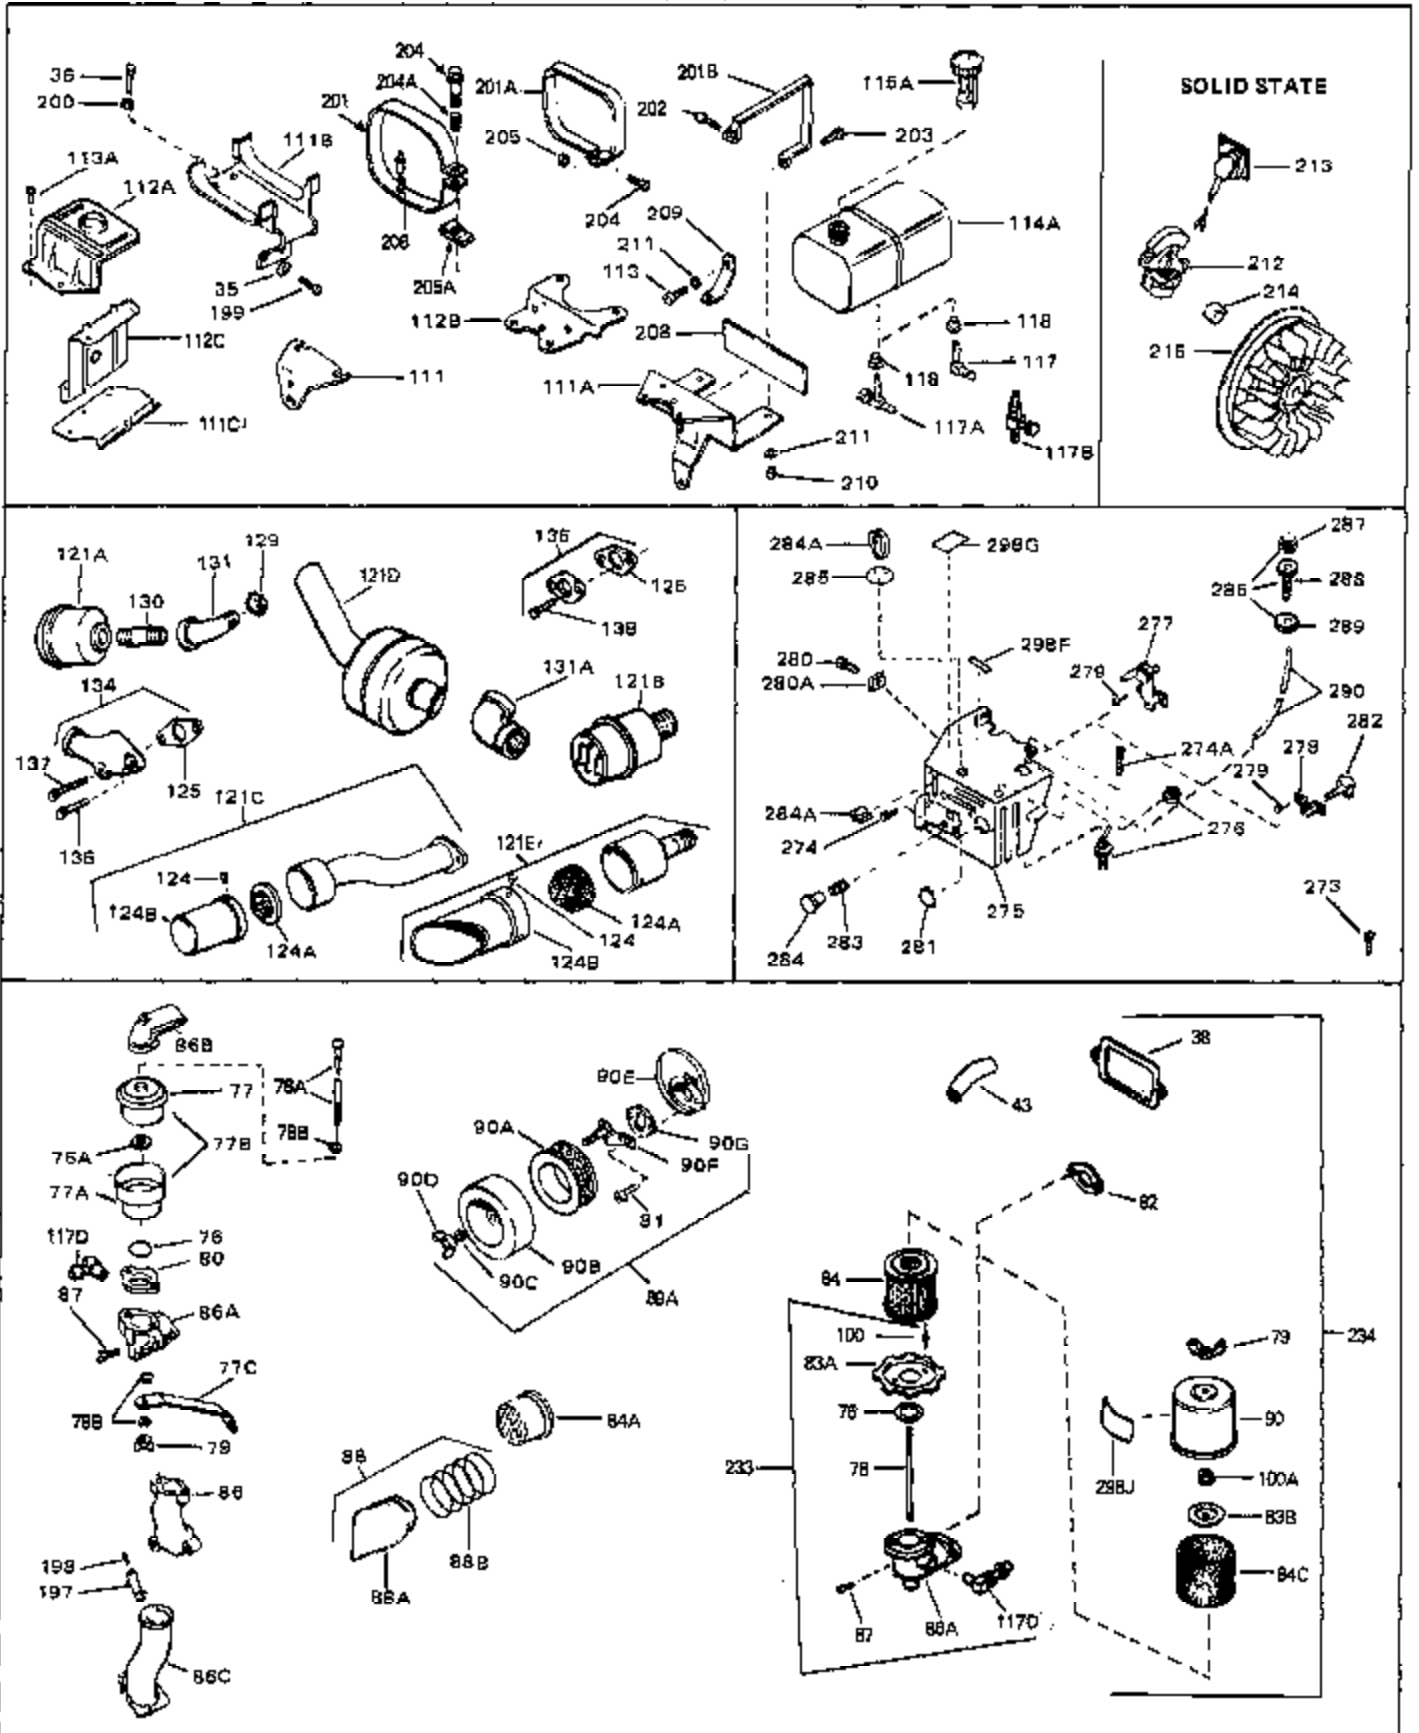

Ref #	Part Number	Qty	Description
35	26073	0	Washer, Connecting rod bolt
35	650570	0	Washer, Flat
35	650691	0	Washer, Flat
36	650694A	0	Screw, Hex flange hd., 5/16-18 x 2
36	650695A	0	Screw, Hex flange hd., 5/16-18 x 2-1/4
36	650697A	0	Screw, Hex flange hd., 5/16-18 x 2-1/2
38	27896	0	Gasket, Breather cover
43	27627	0	Tube, Breather
81	28820	0	Screw
81	30196	0	Screw
81	650521	0	Screw
82	27272	0	Gasket, Air cleaner
84A	31700	0	Element, Air cleaner
86A	34697	0	Elbow, Air cleaner
89A	730128	0	Cleaner Assy., Air
111A	33353	0	Bracket, Lower fuel tank
112A	33352A	0	Bracket, Upper fuel tank
113	650561	0	Screw
113A	650273	0	Screw
117B	33053	0	Valve, Fuel strainer & shut-off
117	33395	0	Fitting, Fuel line
118	33679	0	Bushing, Fuel fitting
121E	391026	0	Muffler
121A	29633	0	Muffler
124A	33171	0	Screen, Muffler
124B	33185	0	Cover & Tube, Muffler
124	650578	0	Screw
125	27930	0	Gasket, Exhaust
129	32862	0	Nut, Conduit (1/4" thick)
130	30244	0	Nipple, Exhaust pipe (2-1/2")
131	30209	0	Elbow, Exhaust (45°)
134	31288	0	Muffler Adapter Kit
135	730130	0	Muffler Adapter Kit
136	6021A	0	Screw, Hex flange hd., 5/16-18 x 1-1/2
137	650697A	0	Screw, Hex flange hd., 5/16-18 x 2-1/2
138	30196	0	Screw
233	34819	0	Elbow Assy., Air cleaner
234	730561	0	Air Cleaner Kit, Dual Element upright,
273	650687	0	Screw, Pan hd. self-tap, 10-32 x 5/16