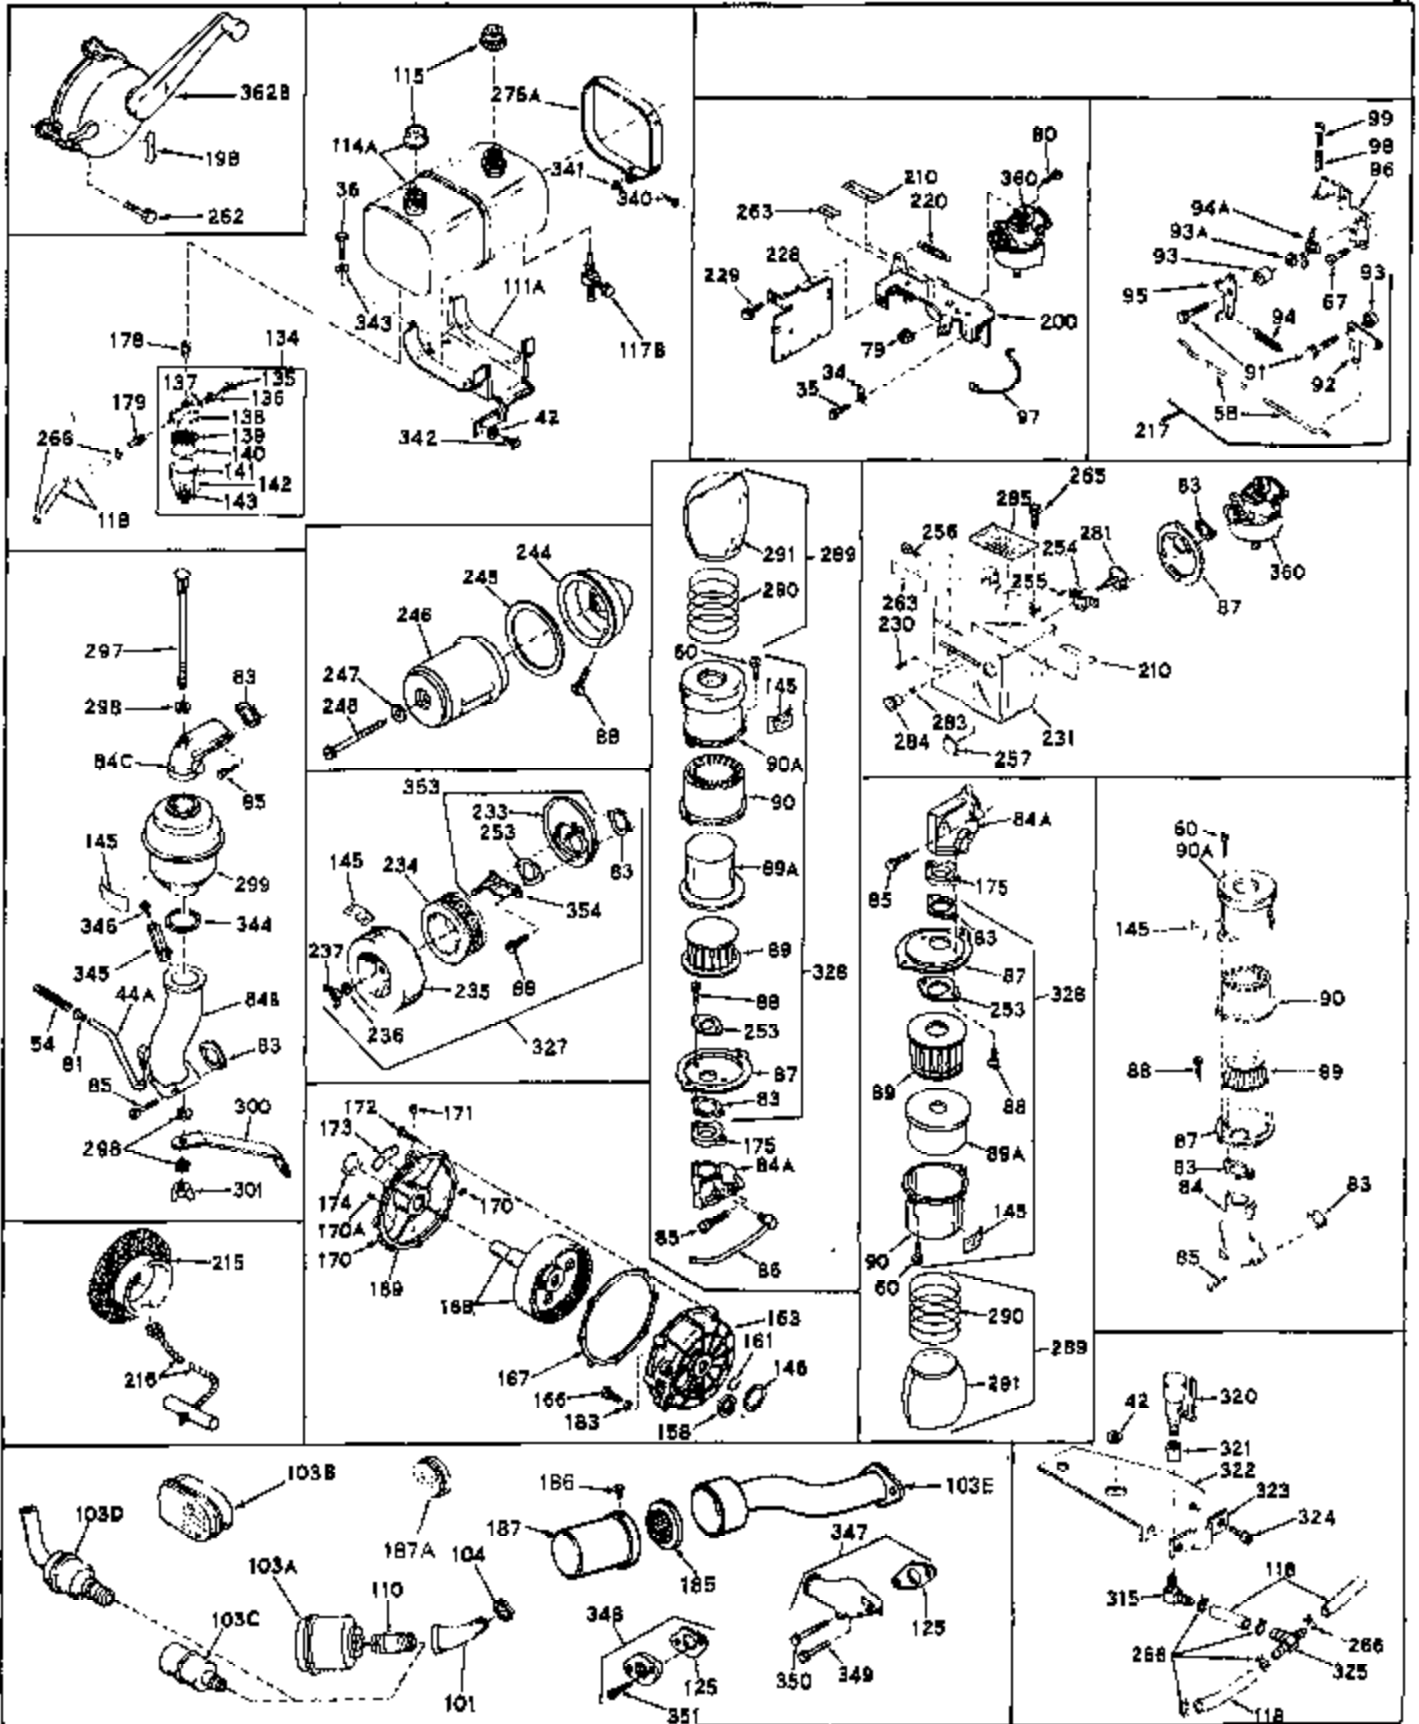

Ref #	Part Number	Qty	Description
34	27793	0	Clip, Conduit
35	28942	0	Screw
36	650694	0	Screw, Hex hd. cap, 5/16-18 x 2
36	650695	0	Screw, Hex hd. cap, 5/16-18 x 2-1/4 (Grade 8)
36	650697	0	Screw, Hex hd. cap, 5/16-18 x 2-1/2
42	26073	0	Washer, Connecting rod bolt
54	28819	0	Spring, Fuel line
54	31778	0	Spring, Coil
60	650152	0	Screw
67	650399	0	Screw, Phil. fil. hd. Sems, 10-32 x 5/8
79	29752	0	Nut
80	650572	0	Screw
83	27272	0	Gasket, Air cleaner
85	29786	0	Screw
85	650163	0	Screw, Fil. hd. Sems, 10-32 x 7/8
85	650416	0	Screw, Rd. hd. Sems, 10-32 x 1
85	650605	0	Screw
87	31691	0	Bracket, Air cleaner
88	28820	0	Screw
88	650399	0	Screw, Phil. fil. hd. Sems, 10-32 x 5/8
88	650521	0	Screw
89A	31700	0	Element, Air cleaner
90	31692	0	Body, Air cleaner
91	30312	0	Screw, Hex washer hd. Sems, 10-32 x 1/2
98	28569	0	Spring, Compression
98	32924	0	Spring, Compression
99	29500	0	Screw, Fil. hd. mach., Sems, 8-32 x 3/4
99	650223	0	Screw, Fil. slotted hd. Sems, 8-32 x 5/8
99	650688	0	Screw, Hex hd., 10-32 x 1-5/16" (Drilled)
104	28443	0	Nut, Conduit (1/8" thick)
104	32862	0	Nut, Conduit (1/4" thick)
115	32387A	0	Cap, Fuel filler (Charcoal Plastic) (Spurt)
115	33032	0	Cap, Fuel filler (Red Plastic) (Spurt)
118	29774	0	Line, Fuel (Braided 8.25")
118	30705	0	Line, Fuel (Braided 16")
118	30962	0	Line, Fuel (Braided 32")
125	27930	0	Gasket, Exhaust
145	31871	0	Decal, Air cleaner
146	28451	0	Gasket, Housing
171	24590	0	Plug, Pipe
215	28301	0	Pulley, Starter
216	590343	0	Rope & Handle Assy., Starter
228	30820	0	Baffle, Heat
229	28942	0	Screw
230	650257	0	Screw, Pan hd. Sems, 8-32 x 5/16
253	30767	0	Spacer, Air cleaner
255	28820	0	Screw
256	650760	0	Screw
257	31291	0	Plug, Cover
262	29716	0	Screw
265	650701	0	Screw, Hex washer hd. shakeproof,
266	26460	0	Clamp, Fuel line
289	730512	0	Kit, Pre-cleaner
290	31667	0	Spring, Pre-cleaner bag
291	31668	0	Bag, Pre-cleaner
327	730128	0	Cleaner Assy., Air
328	730127	0	Cleaner Assy., Air (Poly)
342	29212	0	Screw