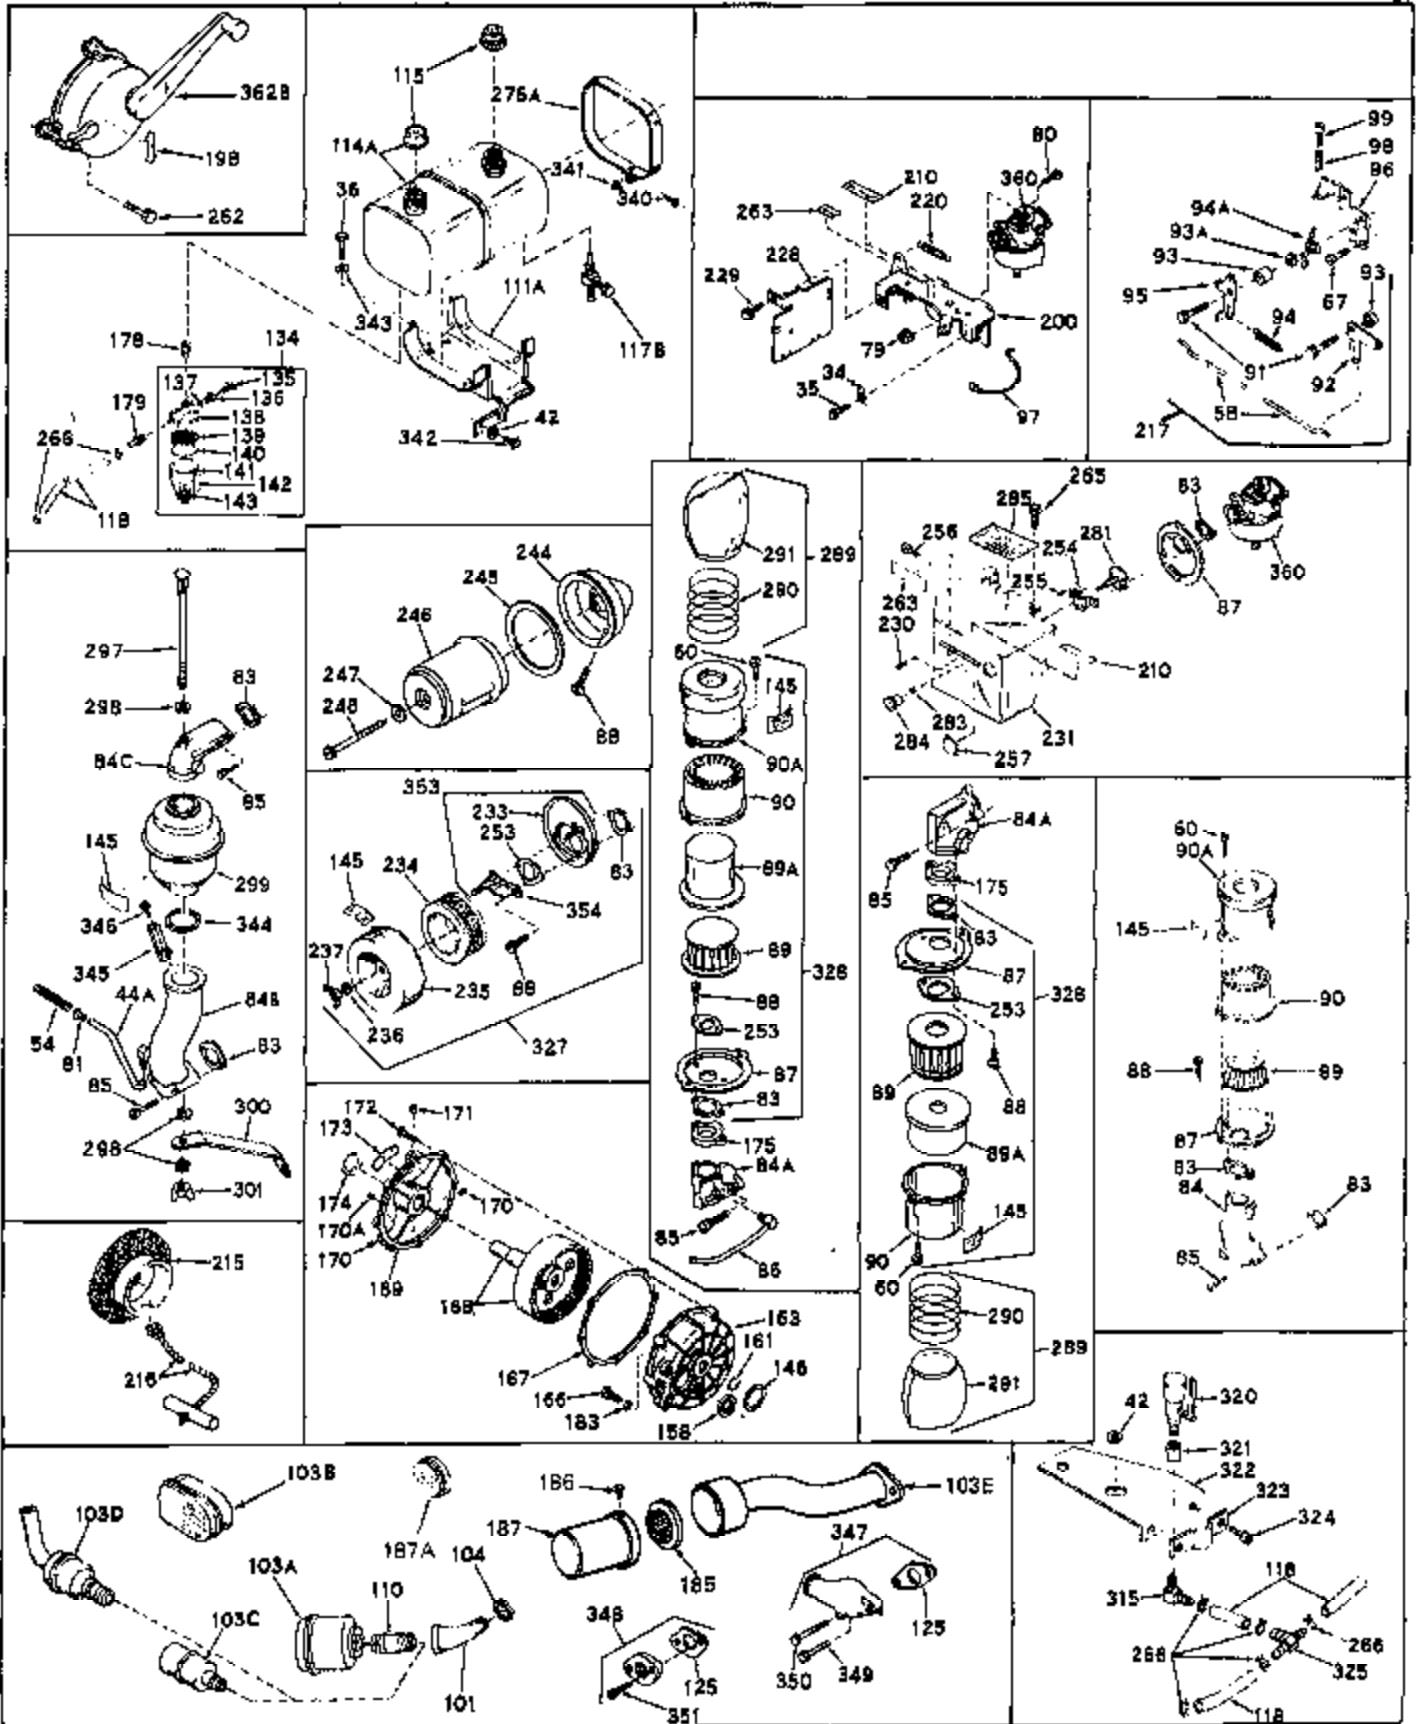

Engine Parts List #2

Ref #	Part Number	Qty	Description
34	27793	0	Clip, Conduit
35	28942	0	Screw
36	650694	0	Screw, Hex hd. cap, 5/16-18 x 2
36	650695	0	Screw, Hex hd. cap, 5/16-18 x 2-1/4 (Grade 8)
36	650697	0	Screw, Hex hd. cap, 5/16-18 x 2-1/2
42	26073	0	Washer, Connecting rod bolt
54	28819	0	Spring, Fuel line
54	31778	0	Spring, Coil
60	650152	0	Screw
67	650399	0	Screw, Phil. fil. hd. Sems, 10-32 x 5/8
79	29752	0	Nut
80	650572	0	Screw
83	27272	0	Gasket, Air cleaner
85	29786	0	Screw
85	650163	0	Screw, Fil. hd. Sems, 10-32 x 7/8
85	650416	0	Screw, Rd. hd. Sems, 10-32 x 1
85	650605	0	Screw
88	28820	0	Screw
88	650399	0	Screw, Phil. fil. hd. Sems, 10-32 x 5/8
88	650521	0	Screw
91	30312	0	Screw, Hex washer hd. Sems, 10-32 x 1/2
97	28468	0	Wire, Ground (Female fitting both ends)
98	28569	0	Spring, Compression
98	32924	0	Spring, Compression
99	29500	0	Screw, Fil. hd. mach., Sems, 8-32 x 3/4
99	650223	0	Screw, Fil. slotted hd. Sems, 8-32 x 5/8
99	650688	0	Screw, Hex hd., 10-32 x 1-5/16" (Drilled)
104	28443	0	Nut, Conduit (1/8" thick)
104	32862	0	Nut, Conduit (1/4" thick)
115	32387A	0	Cap, Fuel filler (Charcoal Plastic) (Spurt)
115	33032	0	Cap, Fuel filler (Red Plastic) (Spurt)
118	29774	0	Line, Fuel (Braided 8.25")
118	30705	0	Line, Fuel (Braided 16")
118	30962	0	Line, Fuel (Braided 32")
125	27930	0	Gasket, Exhaust
146	28451	0	Gasket, Housing
171	24590	0	Plug, Pipe
200	33109	0	Control Assy., Speed (Manual)
210	31323	0	Decal, Control
215	28301	0	Pulley, Starter
216	590343	0	Rope & Handle Assy., Starter
220	30826	0	Spring, Extension
228	30820	0	Baffle, Heat
229	28942	0	Screw
230	650257	0	Screw, Pan hd. Sems, 8-32 x 5/16
231	32396	0	Cover, Carburetor
253	30767	0	Spacer, Air cleaner
254	32398	0	Bracket, Choke
255	28820	0	Screw
256	650760	0	Screw
257	31291	0	Plug, Cover
262	29716	0	Screw
263	31683	0	Decal, Choke
265	650701	0	Screw, Hex washer hd. shakeproof,
266	26460	0	Clamp, Fuel line
281	32397	0	Plate Assy., Choke
283	32399	0	Spring, Choke knob
284	32400	0	Knob, Choke