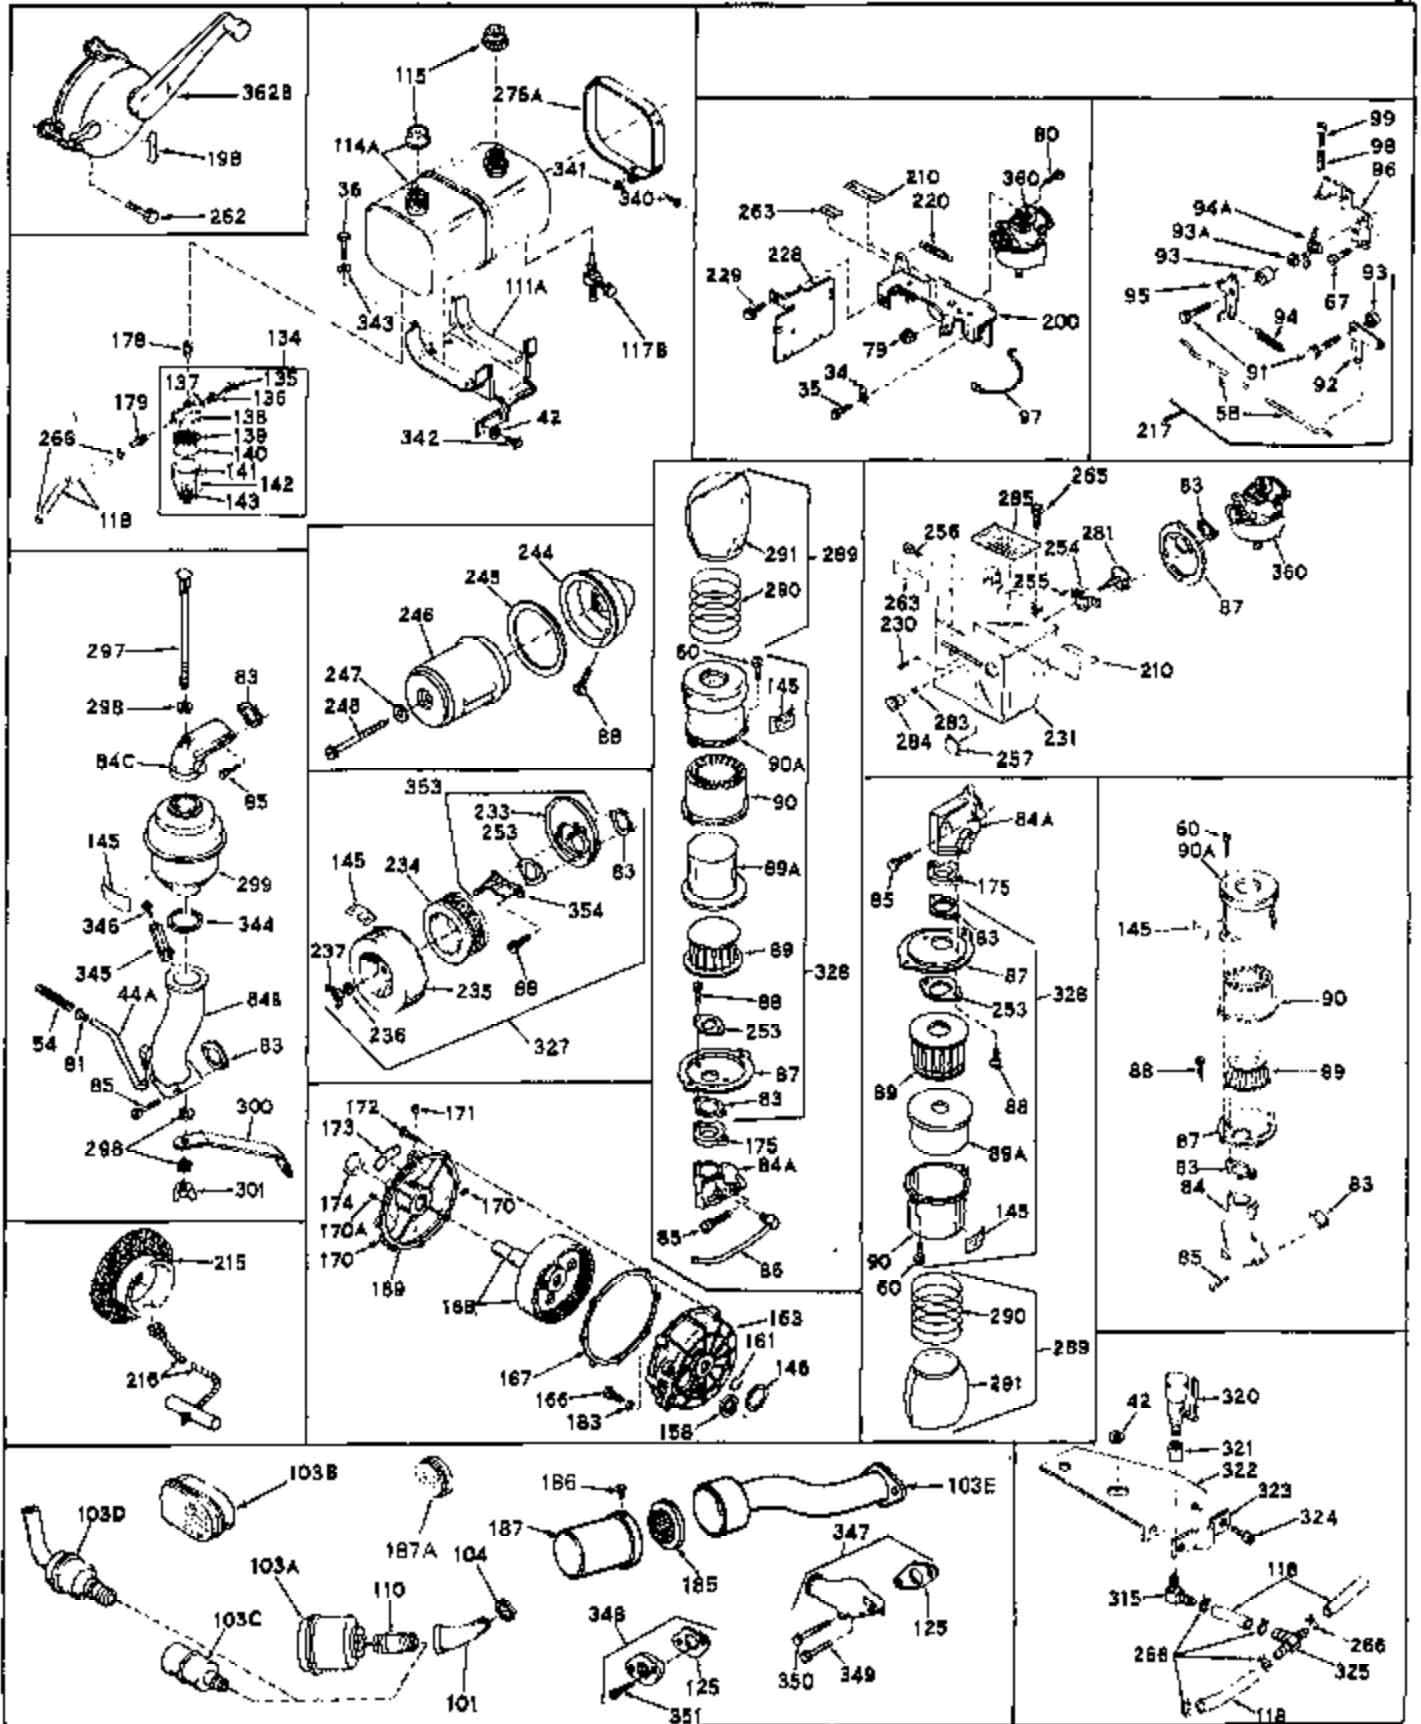

Engine Parts List #2

Ref #	Part Number	Qty	Description
34	27793	0	Clip, Conduit
35	28942	0	Screw
36	650694	0	Screw, Hex hd. cap, 5/16-18 x 2
36	650695	0	Screw, Hex hd. cap, 5/16-18 x 2-1/4 (Grade 8)
36	650697	0	Screw, Hex hd. cap, 5/16-18 x 2-1/2
42	26073	0	Washer, Connecting rod bolt
54	28819	0	Spring, Fuel line
54	31778	0	Spring, Coil
60	650152	0	Screw
67	650399	0	Screw, Phil. fil. hd. Sems, 10-32 x 5/8
79	29752	0	Nut
80	650572	0	Screw
83	27272	0	Gasket, Air cleaner
85	29786	0	Screw
85	650163	0	Screw, Fil. hd. Sems, 10-32 x 7/8
85	650416	0	Screw, Rd. hd. Sems, 10-32 x 1
85	650605	0	Screw
87	31691	0	Bracket, Air cleaner
88	650521	0	Screw
88	28820	0	Screw
88	650399	0	Screw, Phil. fil. hd. Sems, 10-32 x 5/8
89	30727	0	Element, Air cleaner
90	31692	0	Body, Air cleaner
91	30312	0	Screw, Hex washer hd. Sems, 10-32 x 1/2
97	30831	0	Wire, Ground (Female fitting both ends)
98	28569	0	Spring, Compression
98	32924	0	Spring, Compression
99	29500	0	Screw, Fil. hd. mach., Sems, 8-32 x 3/4
99	650223	0	Screw, Fil. slotted hd. Sems, 8-32 x 5/8
99	650688	0	Screw, Hex hd., 10-32 x 1-5/16" (Drilled)
101	29574	0	Elbow, Exhaust (90°)
103A	29633	0	Muffler
104	28443	0	Nut, Conduit (1/8" thick)
104	32862	0	Nut, Conduit (1/4" thick)
110	30244	0	Nipple, Exhaust pipe (2-1/2")
115	32387A	0	Cap, Fuel filler (Charcoal Plastic) (Spurt)
115	33032	0	Cap, Fuel filler (Red Plastic) (Spurt)
118	29774	0	Line, Fuel (Braided 8.25")
118	30705	0	Line, Fuel (Braided 16")
118	30962	0	Line, Fuel (Braided 32")
125	27930	0	Gasket, Exhaust
145	31752	0	Decal, Air cleaner
146	28451	0	Gasket, Housing
171	24590	0	Plug, Pipe
215	28301	0	Pulley, Starter
216	590343	0	Rope & Handle Assy., Starter
228	30820	0	Baffle, Heat
229	28942	0	Screw
230	650257	0	Screw, Pan hd. Sems, 8-32 x 5/16
253	30767	0	Spacer, Air cleaner
255	28820	0	Screw
256	650760	0	Screw
257	31291	0	Plug, Cover
262	29716	0	Screw
265	650701	0	Screw, Hex washer hd. shakeproof,
266	26460	0	Clamp, Fuel line
289	730512	0	Kit, Pre-cleaner
290	31667	0	Spring, Pre-cleaner bag