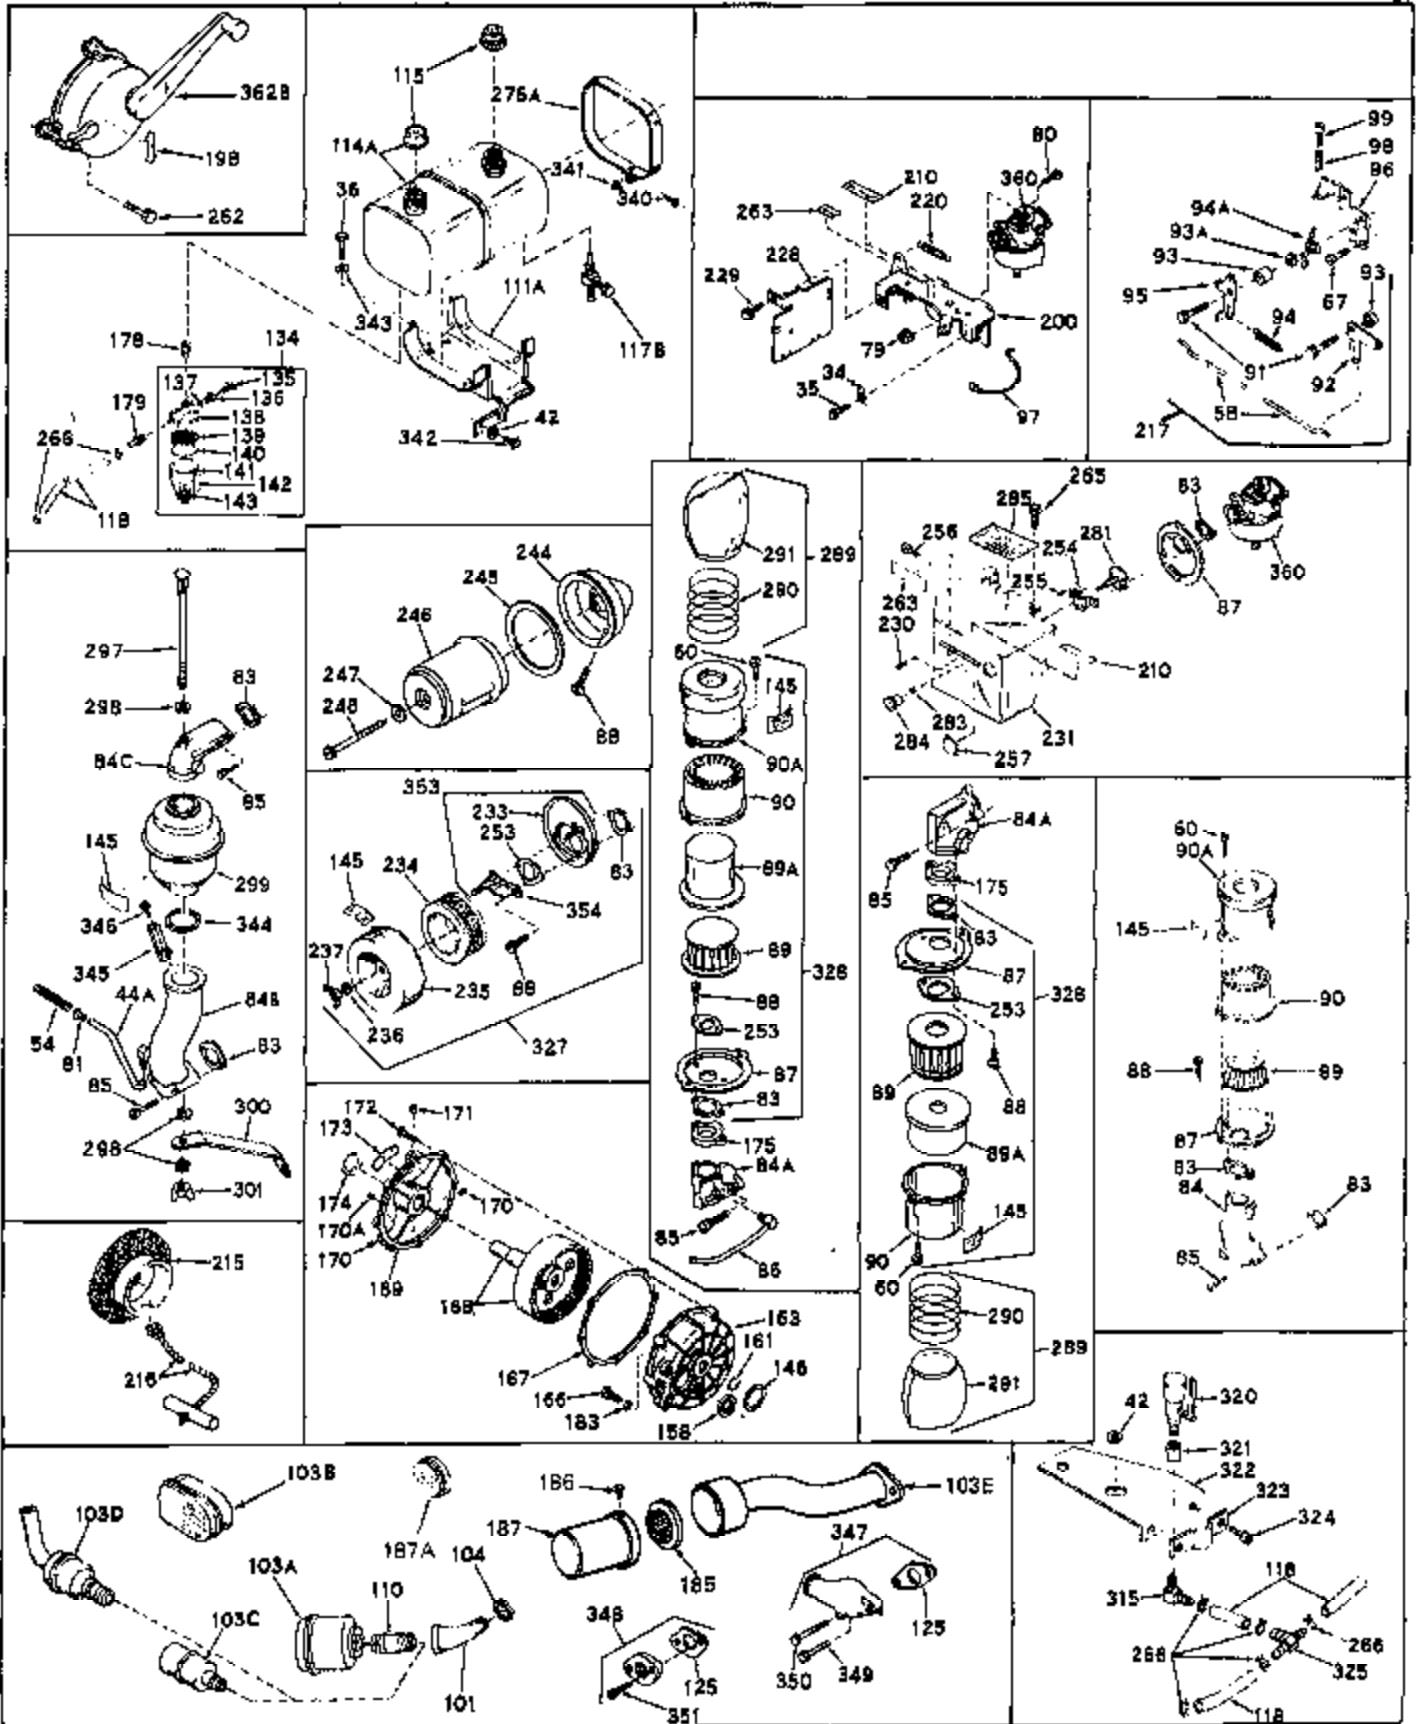

Ref #	Part Number	Qty	Description
34	27793	0	Clip, Conduit
35	28942	0	Screw
36	650694	0	Screw, Hex hd. cap, 5/16-18 x 2
36	650695	0	Screw, Hex hd. cap, 5/16-18 x 2-1/4 (Grade 8)
36	650697	0	Screw, Hex hd. cap, 5/16-18 x 2-1/2
42	26073	0	Washer, Connecting rod bolt
44A	32447	0	Tube, Breather
54	28819	0	Spring, Fuel line
54	31778	0	Spring, Coil
60	650152	0	Screw
67	650399	0	Screw, Phil. fil. hd. Sems, 10-32 x 5/8
79	29752	0	Nut
80	650572	0	Screw
81	32446	0	Grommet, Breather tube
83	27272	0	Gasket, Air cleaner
85	29786	0	Screw
85	650163	0	Screw, Fil. hd. Sems, 10-32 x 7/8
85	650416	0	Screw, Rd. hd. Sems, 10-32 x 1
85	650605	0	Screw
87	31708	0	Bracket, Air cleaner
88	28820	0	Screw
88	650399	0	Screw, Phil. fil. hd. Sems, 10-32 x 5/8
88	650521	0	Screw
89A	31700	0	Element, Air cleaner
90	31692	0	Body, Air cleaner
91	30312	0	Screw, Hex washer hd. Sems, 10-32 x 1/2
98	28569	0	Spring, Compression
98	32924	0	Spring, Compression
99	29500	0	Screw, Fil. hd. mach., Sems, 8-32 x 3/4
99	650223	0	Screw, Fil. slotted hd. Sems, 8-32 x 5/8
99	650688	0	Screw, Hex hd., 10-32 x 1-5/16" (Drilled)
104	28443	0	Nut, Conduit (1/8" thick)
104	32862	0	Nut, Conduit (1/4" thick)
115	32387A	0	Cap, Fuel filler (Charcoal Plastic) (Spurt)
115	33032	0	Cap, Fuel filler (Red Plastic) (Spurt)
118	29774	0	Line, Fuel (Braided 8.25")
118	30705	0	Line, Fuel (Braided 16")
118	30962	0	Line, Fuel (Braided 32")
125	27930	0	Gasket, Exhaust
145	31871	0	Decal, Air cleaner
146	28451	0	Gasket, Housing
171	24590	0	Plug, Pipe
215	28301	0	Pulley, Starter
216	590343	0	Rope & Handle Assy., Starter
228	30820	0	Baffle, Heat
229	28942	0	Screw
230	650257	0	Screw, Pan hd. Sems, 8-32 x 5/16
253	30767	0	Spacer, Air cleaner
255	28820	0	Screw
256	650760	0	Screw
257	31291	0	Plug, Cover
262	29716	0	Screw
265	650701	0	Screw, Hex washer hd. shakeproof,
266	26460	0	Clamp, Fuel line
289	730512	0	Kit, Pre-cleaner
290	31667	0	Spring, Pre-cleaner bag
291	31668	0	Bag, Pre-cleaner
327	730128	0	Cleaner Assy., Air