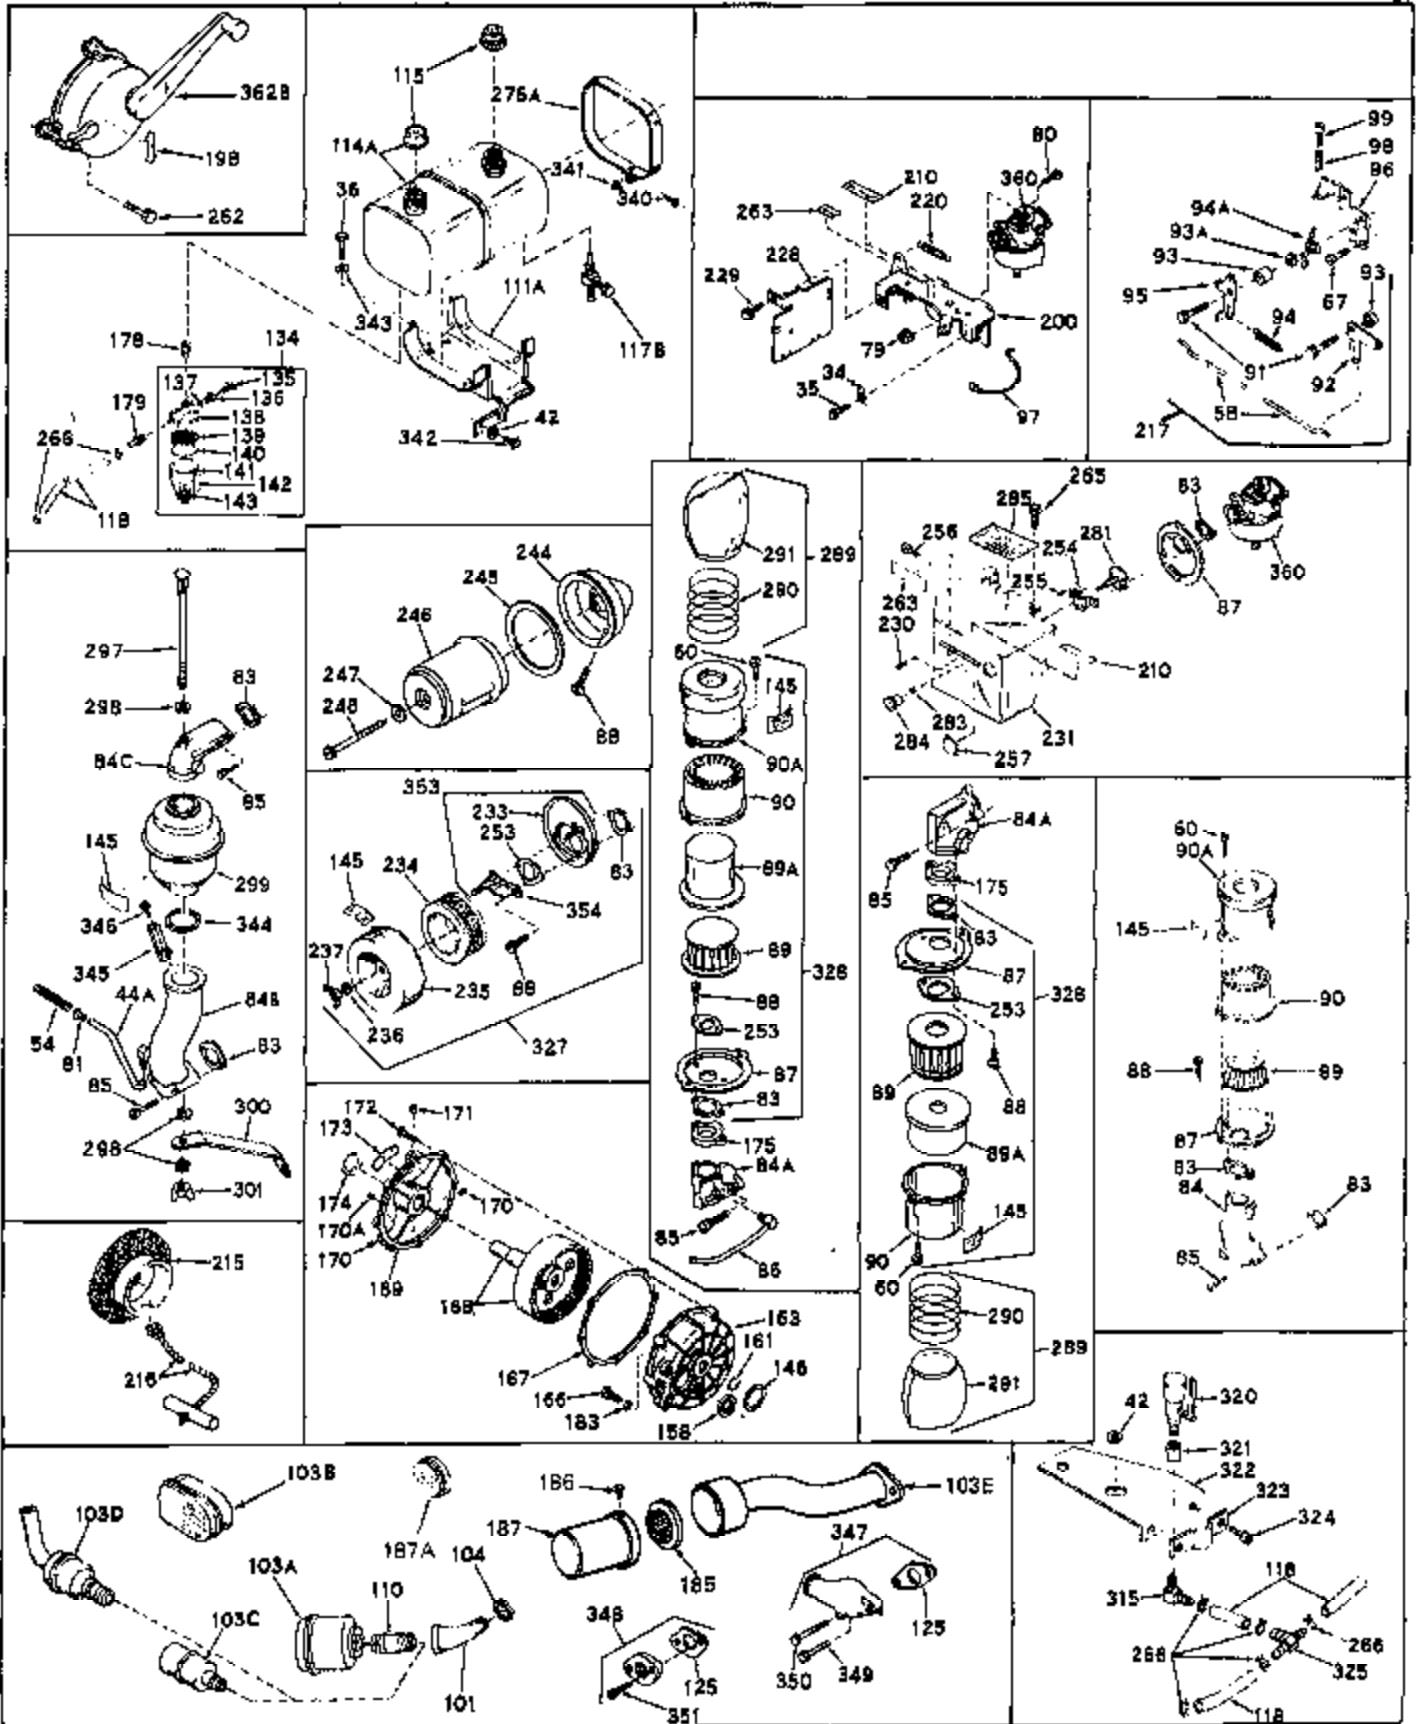

Engine Parts List #2

Ref #	Part Number	Qty	Description
34	27793	0	Clip, Conduit
35	28942	0	Screw
36	650694	0	Screw, Hex hd. cap, 5/16-18 x 2
36	650695	0	Screw, Hex hd. cap, 5/16-18 x 2-1/4 (Grade 8)
36	650697	0	Screw, Hex hd. cap, 5/16-18 x 2-1/2
42	26073	0	Washer, Connecting rod bolt
54	28819	0	Spring, Fuel line
54	31778	0	Spring, Coil
58	31879	0	Link, Governor lever to bellcrank
60	650152	0	Screw
67	650399	0	Screw, Phil. fil. hd. Sems, 10-32 x 5/8
79	29752	0	Nut
80	650572	0	Screw
83	27272	0	Gasket, Air cleaner
84A	30708	0	Elbow, Air cleaner
85	29786	0	Screw
85	650163	0	Screw, Fil. hd. Sems, 10-32 x 7/8
85	650416	0	Screw, Rd. hd. Sems, 10-32 x 1
85	650605	0	Screw
86	30709	0	Fitting, Breather tube
87	31691	0	Bracket, Air cleaner
88	28820	0	Screw
88	650399	0	Screw, Phil. fil. hd. Sems, 10-32 x 5/8
88	650521	0	Screw
89	30727	0	Element, Air cleaner
90A	31715	0	Body, Air cleaner
91	30312	0	Screw, Hex washer hd. Sems, 10-32 x 1/2
92	30712	0	Lever, Bellcrank
93	29530	0	Bushing, Lever
93A	28562	0	Bushing, Lever
94	30202	0	Spring, Extension
95	30201A	0	Lever, Speed control
96	30199A	0	Bracket, Speed control
98	28569	0	Spring, Compression
98	32924	0	Spring, Compression
99	29500	0	Screw, Fil. hd. mach., Sems, 8-32 x 3/4
99	650223	0	Screw, Fil. slotted hd. Sems, 8-32 x 5/8
99	650688	0	Screw, Hex hd., 10-32 x 1-5/16" (Drilled)
104	28443	0	Nut, Conduit (1/8" thick)
104	32862	0	Nut, Conduit (1/4" thick)
115	32387A	0	Cap, Fuel filler (Charcoal Plastic) (Spurt)
115	33032	0	Cap, Fuel filler (Red Plastic) (Spurt)
118	29774	0	Line, Fuel (Braided 8.25")
118	30705	0	Line, Fuel (Braided 16")
118	30962	0	Line, Fuel (Braided 32")
125	27930	0	Gasket, Exhaust
145	31752	0	Decal, Air cleaner
146	28451	0	Gasket, Housing
171	24590	0	Plug, Pipe
175	30936	0	Flange, Air cleaner
215	28301	0	Pulley, Starter
216	590343	0	Rope & Handle Assy., Starter
228	30820	0	Baffle, Heat
229	28942	0	Screw
230	650257	0	Screw, Pan hd. Sems, 8-32 x 5/16
253	30767	0	Spacer, Air cleaner
255	28820	0	Screw
256	650760	0	Screw