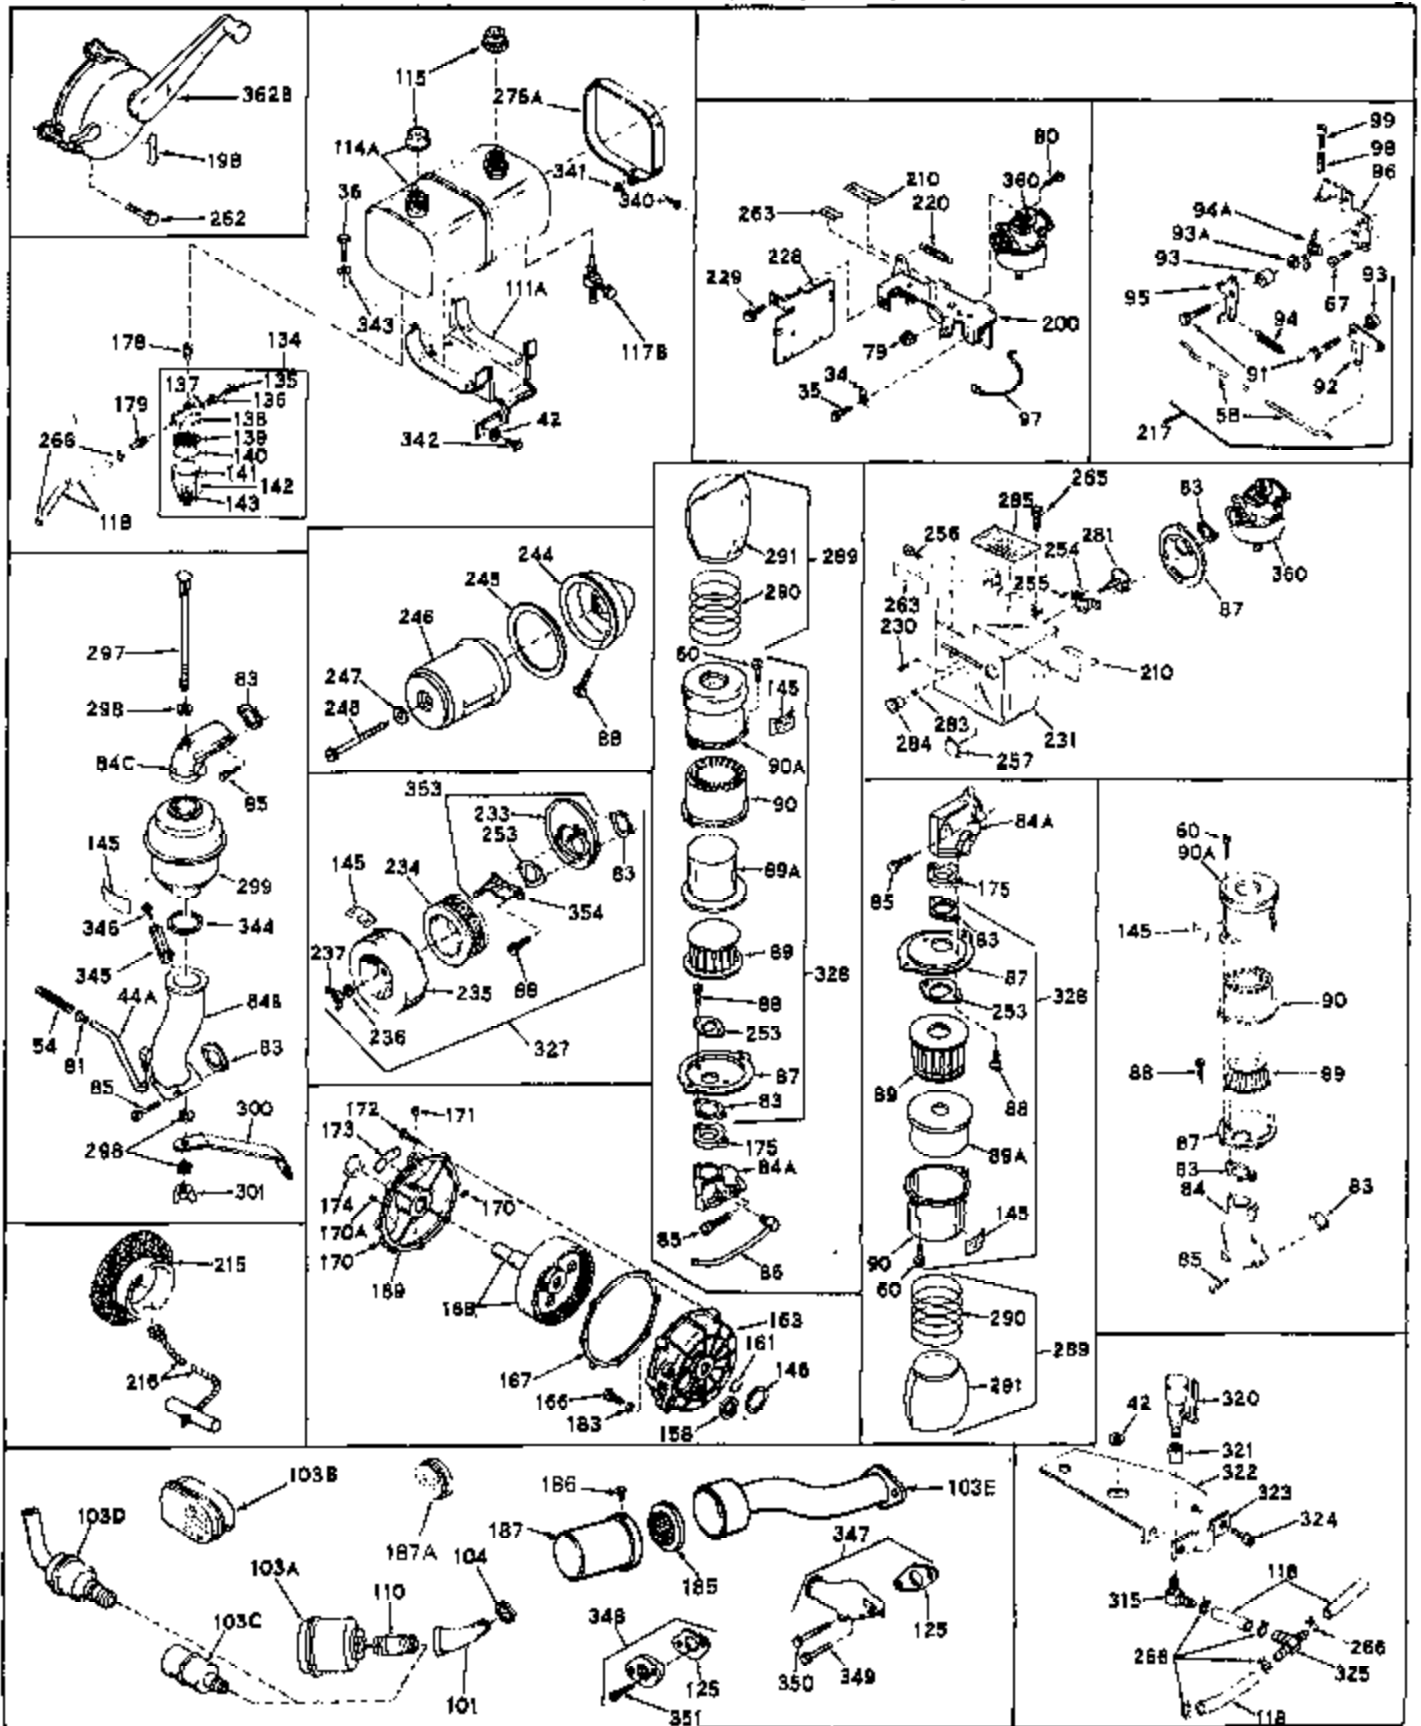

Ref #	Part Number	Qty	Description
34	27793	0	Clip, Conduit
35	28942	0	Screw
36	650694	0	Screw, Hex hd. cap, 5/16-18 x 2
36	650695	0	Screw, Hex hd. cap, 5/16-18 x 2-1/4 (Grade 8)
36	650697	0	Screw, Hex hd. cap, 5/16-18 x 2-1/2
42	26073	0	Washer, Connecting rod bolt
54	28819	0	Spring, Fuel line
54	31778	0	Spring, Coil
60	650152	0	Screw
67	650399	0	Screw, Phil. fil. hd. Sems, 10-32 x 5/8
79	29752	0	Nut
80	650572	0	Screw
83	27272	0	Gasket, Air cleaner
85	29786	0	Screw
85	650163	0	Screw, Fil. hd. Sems, 10-32 x 7/8
85	650416	0	Screw, Rd. hd. Sems, 10-32 x 1
85	650605	0	Screw
87	31691	0	Bracket, Air cleaner
88	650521	0	Screw
88	28820	0	Screw
88	650399	0	Screw, Phil. fil. hd. Sems, 10-32 x 5/8
89	30727	0	Element, Air cleaner
90	31692	0	Body, Air cleaner
91	30312	0	Screw, Hex washer hd. Sems, 10-32 x 1/2
97	27794	0	Wire, Ground (Female fitting & hook fitting)
98	28569	0	Spring, Compression
98	32924	0	Spring, Compression
99	29500	0	Screw, Fil. hd. mach., Sems, 8-32 x 3/4
99	650223	0	Screw, Fil. slotted hd. Sems, 8-32 x 5/8
99	650688	0	Screw, Hex hd., 10-32 x 1-5/16" (Drilled)
103A	29633	0	Muffler
104	28443	0	Nut, Conduit (1/8" thick)
104	32862	0	Nut, Conduit (1/4" thick)
115	32387A	0	Cap, Fuel filler (Charcoal Plastic) (Spurt)
115	33032	0	Cap, Fuel filler (Red Plastic) (Spurt)
118	29774	0	Line, Fuel (Braided 8.25")
118	30705	0	Line, Fuel (Braided 16")
118	30962	0	Line, Fuel (Braided 32")
125	27930	0	Gasket, Exhaust
145	31752	0	Decal, Air cleaner
146	28451	0	Gasket, Housing
171	24590	0	Plug, Pipe
215	28301	0	Pulley, Starter
216	590343	0	Rope & Handle Assy., Starter
228	30820	0	Baffle, Heat
229	28942	0	Screw
230	650257	0	Screw, Pan hd. Sems, 8-32 x 5/16
253	30767	0	Spacer, Air cleaner
255	28820	0	Screw
256	650760	0	Screw
257	31291	0	Plug, Cover
262	29716	0	Screw
265	650701	0	Screw, Hex washer hd. shakeproof,
266	26460	0	Clamp, Fuel line
289	730512	0	Kit, Pre-cleaner
290	31667	0	Spring, Pre-cleaner bag
291	31668	0	Bag, Pre-cleaner
327	730128	0	Cleaner Assy., Air