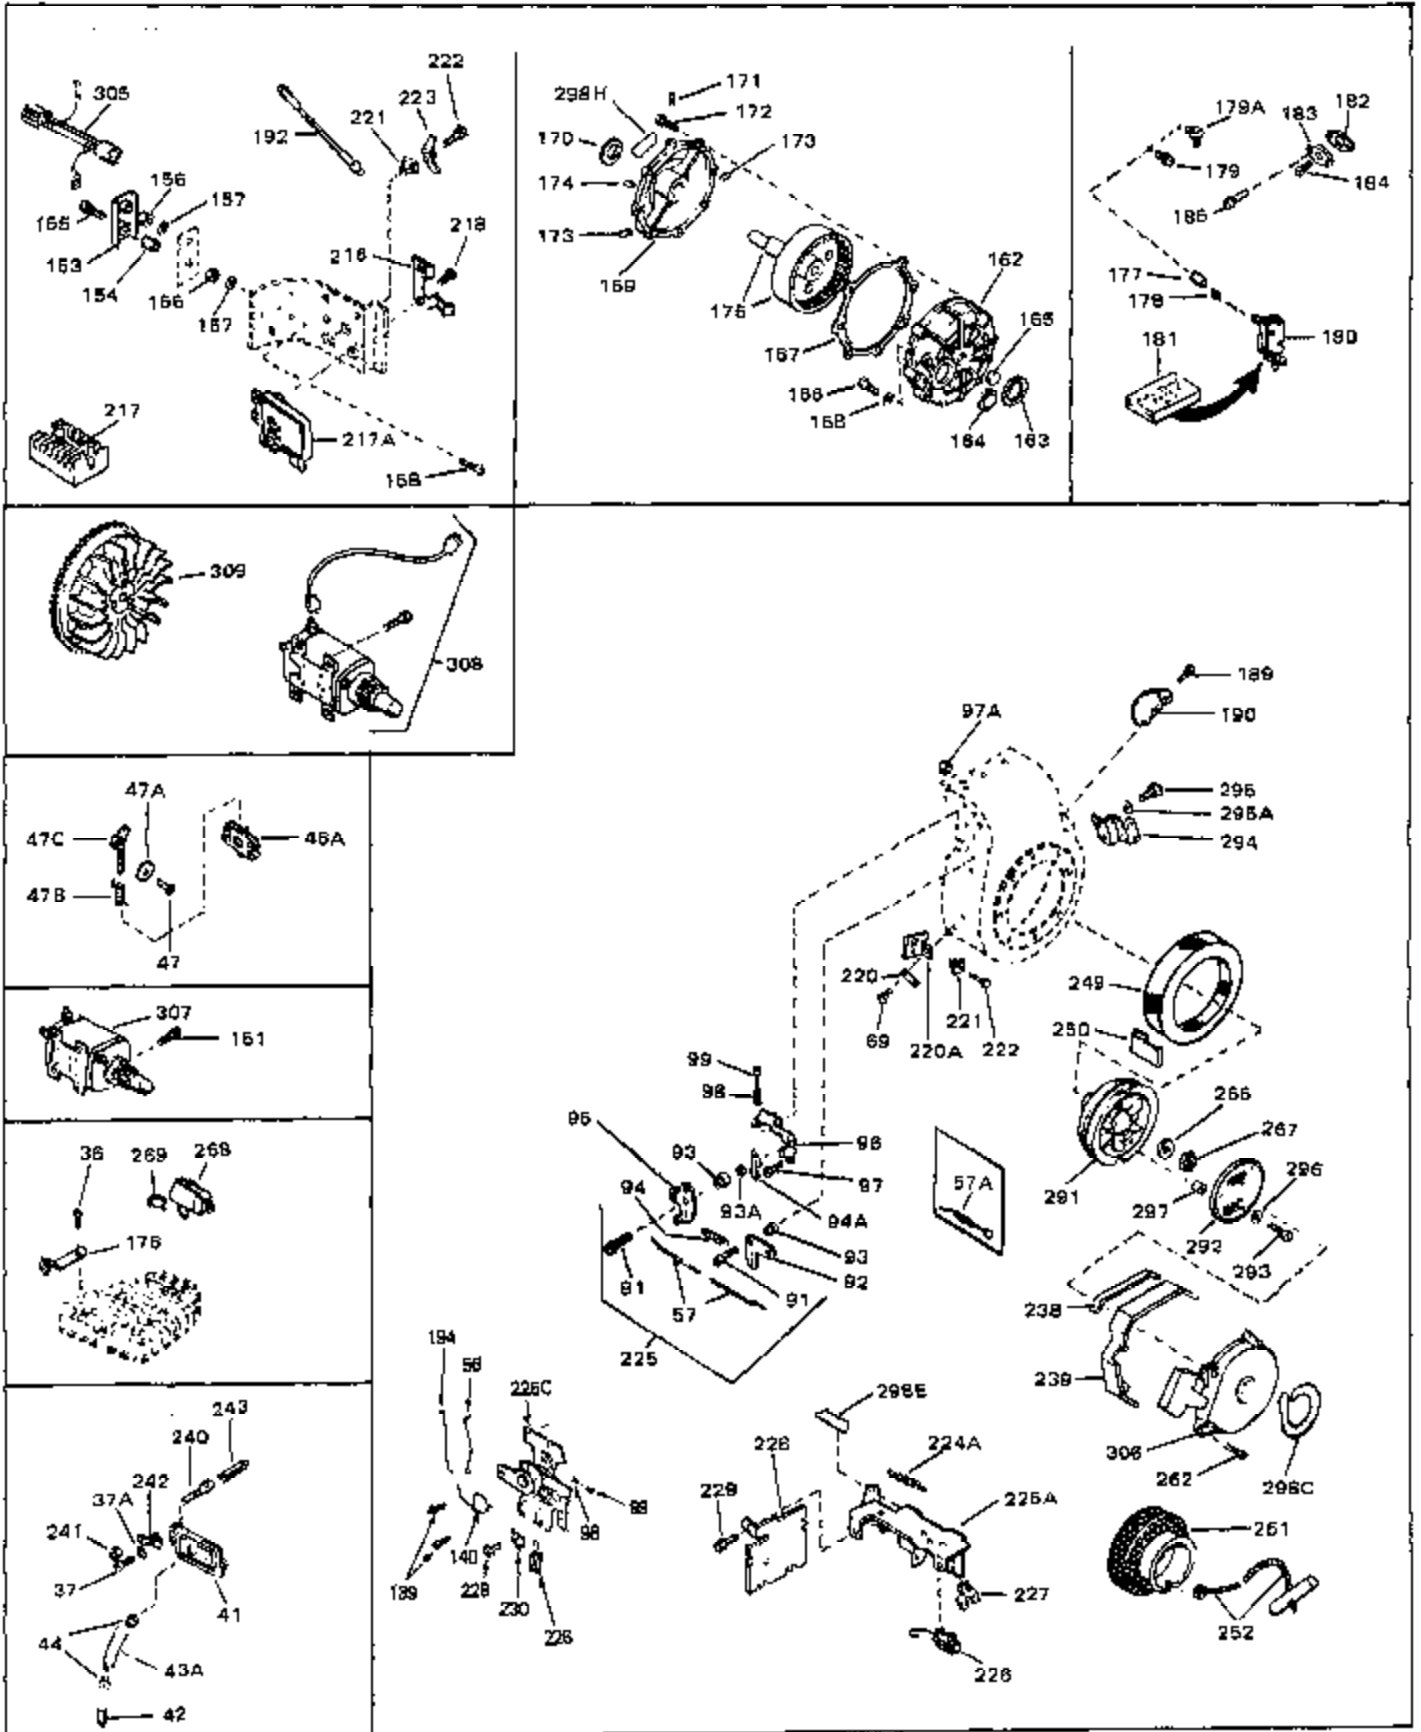

Ref #	Part Number	Qty	Description
36	650694A	0	Screw, Hex flange hd., 5/16-18 x 2
36	650695A	0	Screw, Hex flange hd., 5/16-18 x 2-1/4
36	650697A	0	Screw, Hex flange hd., 5/16-18 x 2-1/2
37	650128	0	Screw
37	650597	0	Screw, Hex washer hd., 10-24 x 5/8
37A	27261	0	Washer, Flat
41	28425	0	Cover, Valve chamber
56	31710	0	Link, Throttle
57A	30985	0	Control, Throttle
69	29747A	0	Screw
98	28569	0	Spring, Compression
98	31342	0	Spring, Compression
98	32924	0	Spring, Compression
99	29500	0	Screw, Fil. hd. mach., Sems, 8-32 x 3/4
99	650549	0	Screw
99	650688	0	Screw, Hex hd., 10-32 x 1-5/16" (Drilled
182	32683	0	Gasket, Fuel pump
183	32955	0	Cover, Fuel pump pad
184	9556	0	Plug, Oil drain (Sq. hd. pipe, 1/8-27)
185	30688	0	Screw, Hex hd. Sems, 1/4-20 x 1/2
221	28545	0	Grommet, Plastic
222	650643	0	Screw
223	33356	0	Terminal, Ground
225	730152	0	Control Assy., Speed
226	610973	0	Terminal Assy.
227	33177	0	Terminal
229	28942	0	Screw
230	27793	0	Clip, Conduit
262	29716	0	Screw
266	650815	0	Washer, Belleville
267	8115	0	Nut, Hex
305	33018	0	Harness, Adapter
306	590420	0	Starter, Rewind
308	32386	0	Starter Motor Kit (110-120 Volt)
308	32901	0	Starter Motor Kit (110-120 Volt)
308	33328	0	Starter Motor Kit (110-120 Volt)
308	33328A	0	Starter Motor Kit (110-120 Volt)
308	33518	0	Starter Motor Kit (110-120 Volt)
308	33518A	0	Starter Motor Kit (110-120 Volt)
308	33518B	0	Starter Motor Kit (110-120 Volt)
309	30811A	0	Flywheel