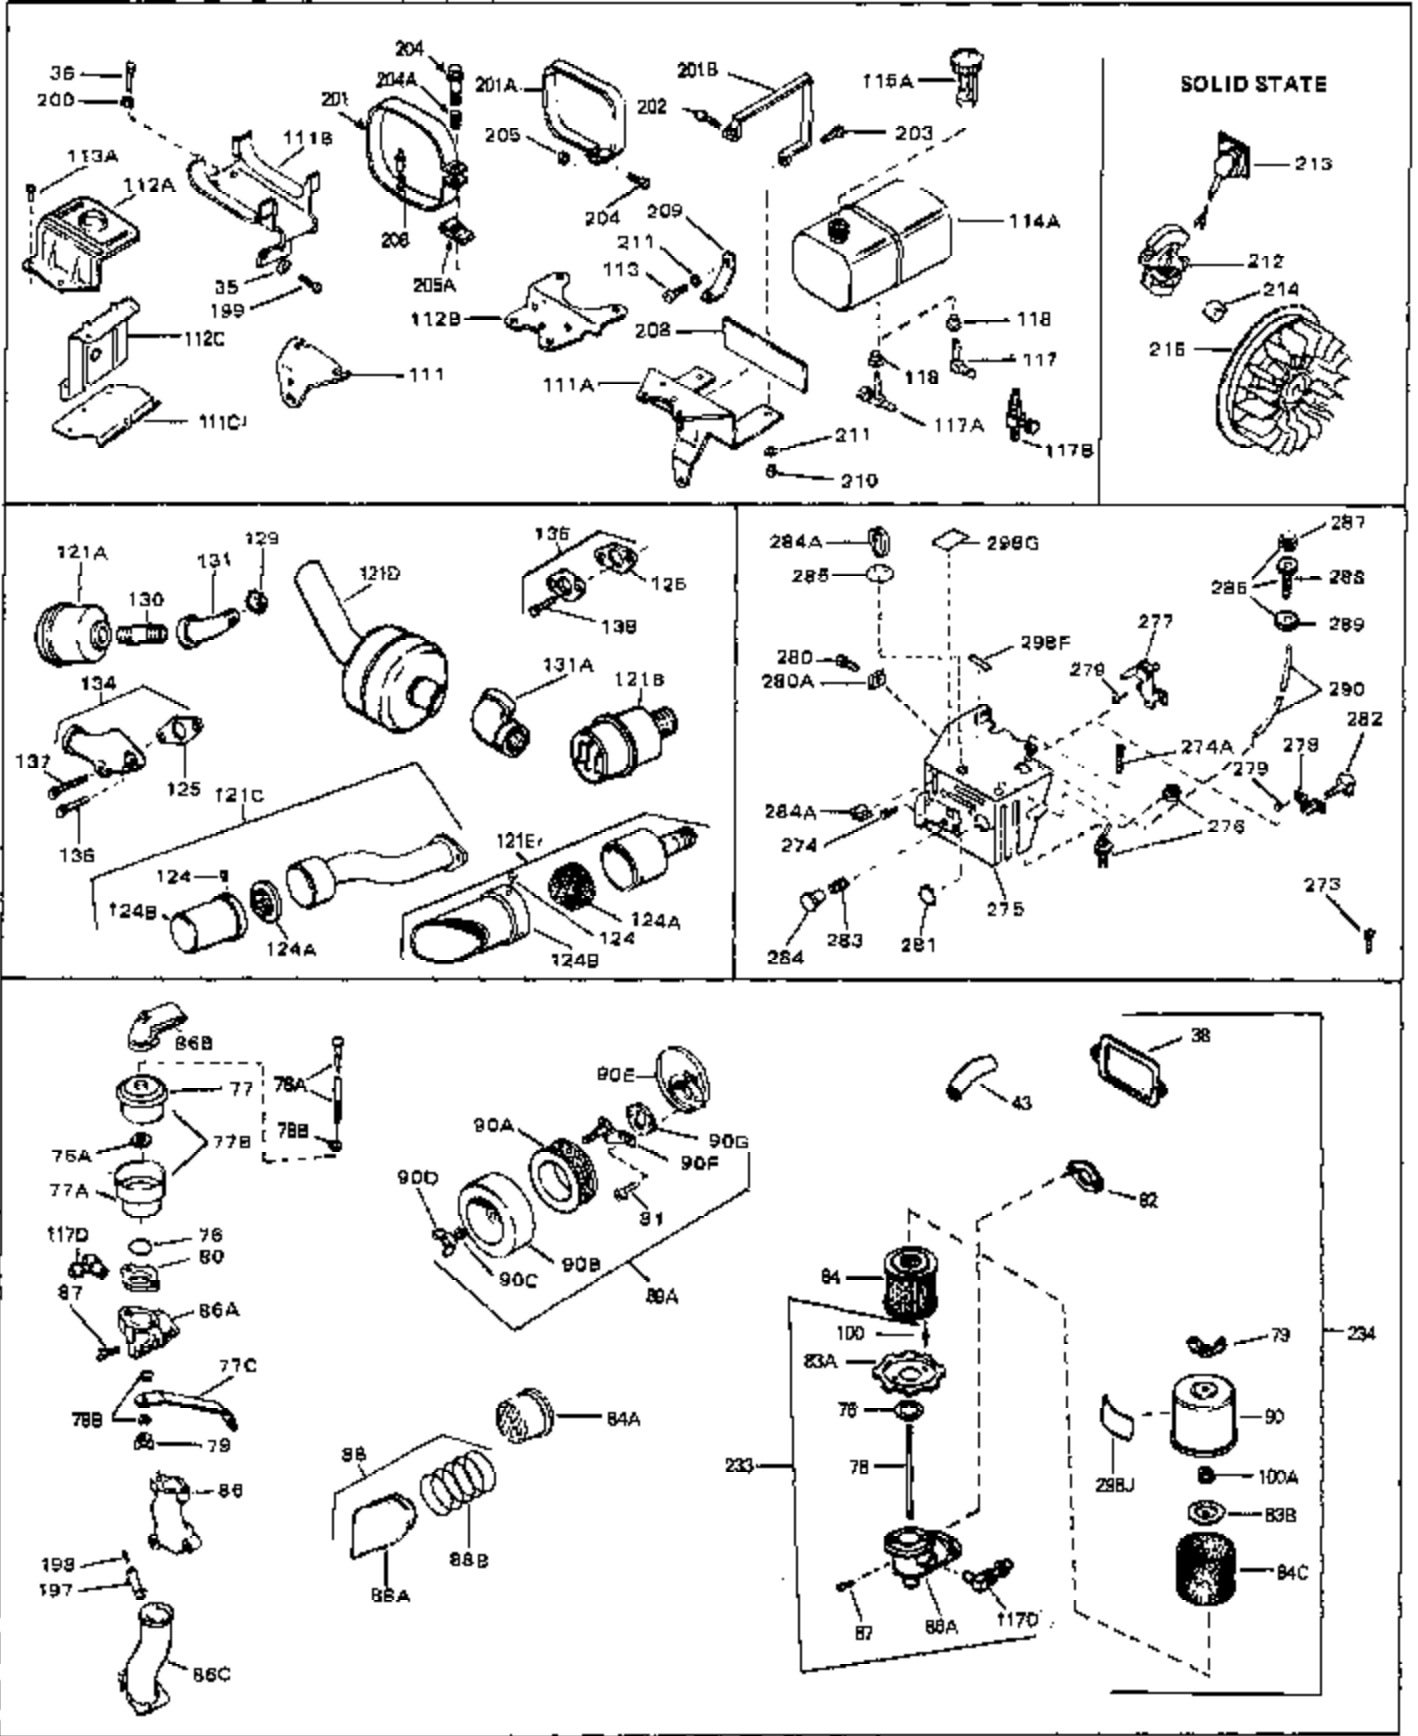

Engine Parts List #2

Ref #	Part Number	Qty	Description
35	26073	0	Washer, Connecting rod bolt
35	650570	0	Washer, Flat
35	650691	0	Washer, Flat
36	650694A	0	Screw, Hex flange hd., 5/16-18 x 2
36	650695A	0	Screw, Hex flange hd., 5/16-18 x 2-1/4
36	650697A	0	Screw, Hex flange hd., 5/16-18 x 2-1/2
38	27896	0	Gasket, Breather cover
43	27627	0	Tube, Breather
81	28820	0	Screw
81	30196	0	Screw
81	650521	0	Screw
82	27272	0	Gasket, Air cleaner
86A	34697	0	Elbow, Air cleaner
89A	730128	0	Cleaner Assy., Air
111A	33353	0	Bracket, Lower fuel tank
112A	33352A	0	Bracket, Upper fuel tank
113A	650273	0	Screw
113	650561	0	Screw
117B	33053	0	Valve, Fuel strainer & shut-off
117	33395	0	Fitting, Fuel line
118	33679	0	Bushing, Fuel fitting
121E	391026	0	Muffler
124A	33171	0	Screen, Muffler
124B	33185	0	Cover & Tube, Muffler
124	650578	0	Screw
125	27930	0	Gasket, Exhaust
134	31288	0	Muffler Adapter Kit
135	730130	0	Muffler Adapter Kit
136	6021A	0	Screw, Hex flange hd., 5/16-18 x 1-1/2
137	650697A	0	Screw, Hex flange hd., 5/16-18 x 2-1/2
138	30196	0	Screw
233	34819	0	Elbow Assy., Air cleaner
234	730561	0	Air Cleaner Kit, Dual Element upright,
273	650687	0	Screw, Pan hd. self-tap, 10-32 x 5/16