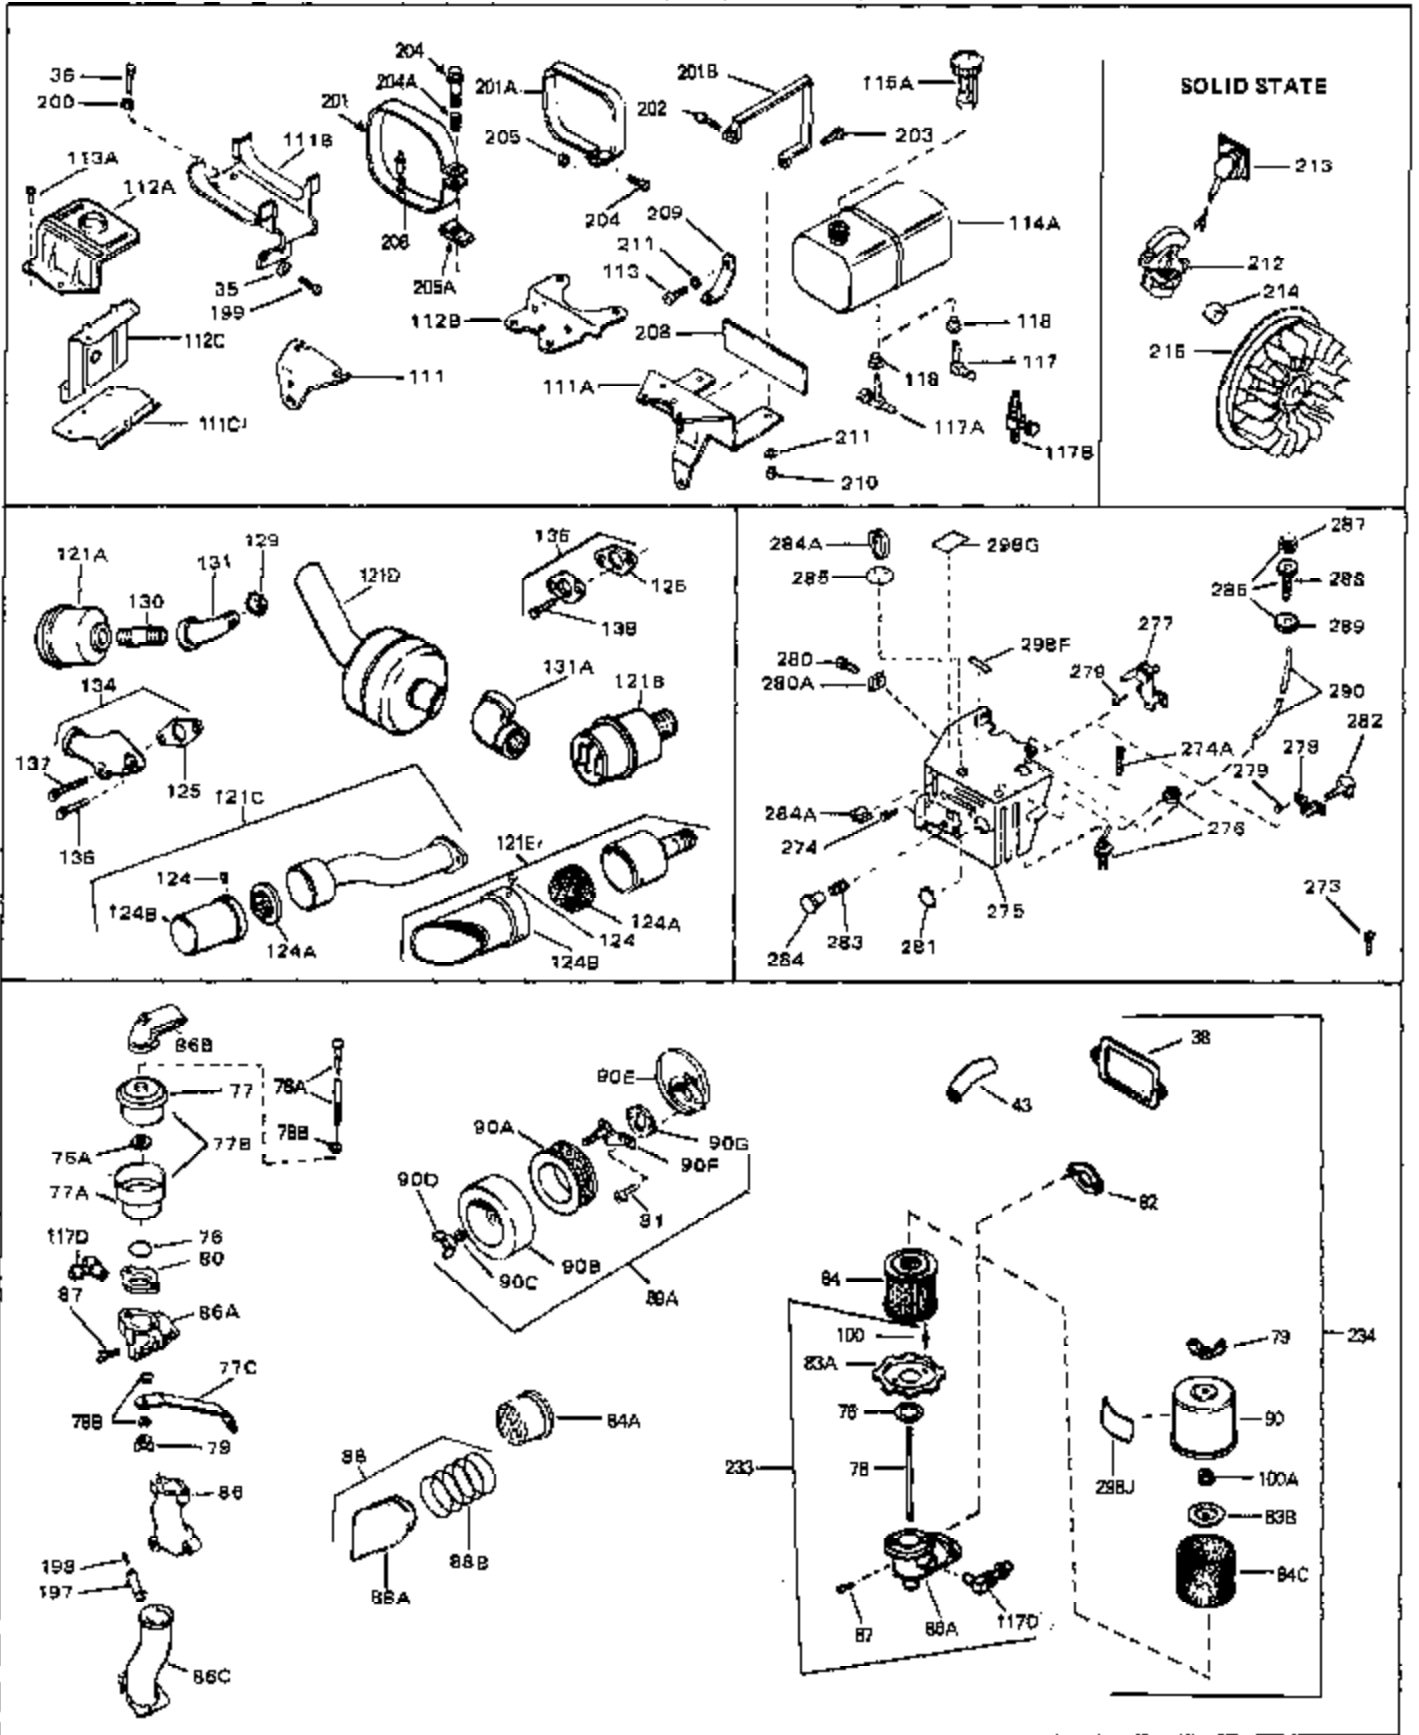

Engine Parts List #2

Ref #	Part Number	Qty	Description
35	26073	0	Washer, Connecting rod bolt
35	650570	0	Washer, Flat
35	650691	0	Washer, Flat
36	650694A	0	Screw, Hex flange hd., 5/16-18 x 2
36	650695A	0	Screw, Hex flange hd., 5/16-18 x 2-1/4
36	650697A	0	Screw, Hex flange hd., 5/16-18 x 2-1/2
38	27896	0	Gasket, Breather cover
43	27627	0	Tube, Breather
81	28820	0	Screw
81	30196	0	Screw
81	650521	0	Screw
82	27272	0	Gasket, Air cleaner
86A	34697	0	Elbow, Air cleaner
88B	31667	0	Spring, Pre-cleaner bag
88	730512	0	Kit, Pre-cleaner
88A	31668	0	Bag, Pre-cleaner
89A	730128	0	Cleaner Assy., Air
113	30688	0	Screw, Hex hd. Sems, 1/4-20 x 1/2
117B	33053	0	Valve, Fuel strainer & shut-off
121B	31506	0	Muffler
121E	391026	0	Muffler
124A	33171	0	Screen, Muffler
124B	33185	0	Cover & Tube, Muffler
124	650578	0	Screw
125	27930	0	Gasket, Exhaust
129	28443	0	Nut, Conduit (1/8" thick)
129	32862	0	Nut, Conduit (1/4" thick)
131	29574	0	Elbow, Exhaust (90°)
134	31288	0	Muffler Adapter Kit
135	730130	0	Muffler Adapter Kit
136	6021A	0	Screw, Hex flange hd., 5/16-18 x 1-1/2
137	650697A	0	Screw, Hex flange hd., 5/16-18 x 2-1/2
138	30196	0	Screw
233	34819	0	Elbow Assy., Air cleaner
234	730561	0	Air Cleaner Kit, Dual Element upright,
273	650687	0	Screw, Pan hd. self-tap, 10-32 x 5/16