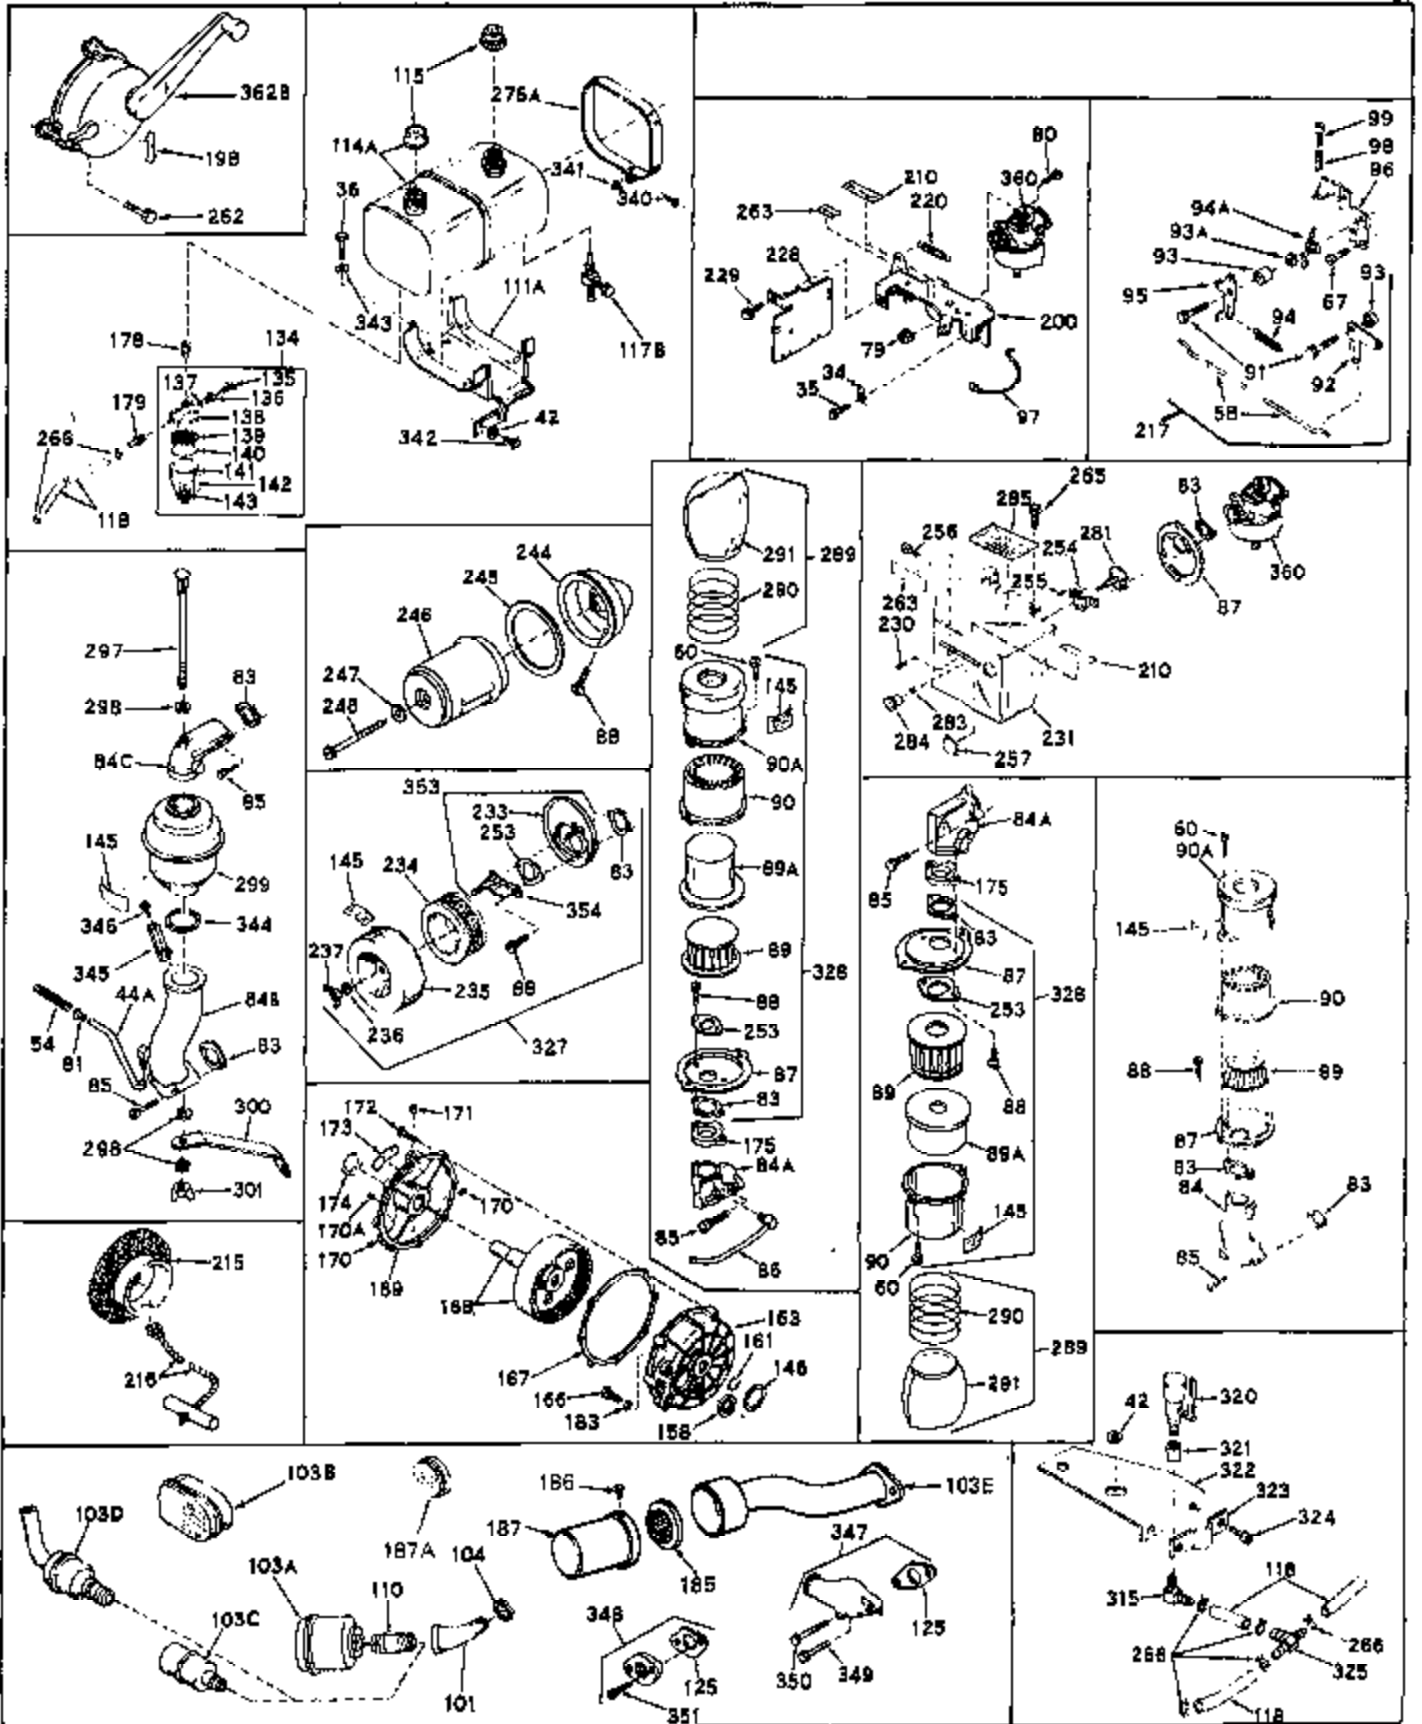

Ref #	Part Number	Qty	Description
34	27793	0	Clip, Conduit
35	28942	0	Screw
36	650694	0	Screw, Hex hd. cap, 5/16-18 x 2
36	650695	0	Screw, Hex hd. cap, 5/16-18 x 2-1/4 (Grade 8)
36	650697	0	Screw, Hex hd. cap, 5/16-18 x 2-1/2
42	26073	0	Washer, Connecting rod bolt
54	28819	0	Spring, Fuel line
54	31778	0	Spring, Coil
60	650152	0	Screw
67	650399	0	Screw, Phil. fil. hd. Sems, 10-32 x 5/8
79	29752	0	Nut
80	650572	0	Screw
83	27272	0	Gasket, Air cleaner
85	29786	0	Screw
85	650163	0	Screw, Fil. hd. Sems, 10-32 x 7/8
85	650416	0	Screw, Rd. hd. Sems, 10-32 x 1
85	650605	0	Screw
87	31691	0	Bracket, Air cleaner
88	28820	0	Screw
88	650399	0	Screw, Phil. fil. hd. Sems, 10-32 x 5/8
88	650521	0	Screw
89	30727	0	Element, Air cleaner
90A	31715	0	Body, Air cleaner
91	30312	0	Screw, Hex washer hd. Sems, 10-32 x 1/2
97	28468	0	Wire, Ground (Female fitting both ends)
98	28569	0	Spring, Compression
98	32924	0	Spring, Compression
99	29500	0	Screw, Fil. hd. mach., Sems, 8-32 x 3/4
99	650223	0	Screw, Fil. slotted hd. Sems, 8-32 x 5/8
99	650688	0	Screw, Hex hd., 10-32 x 1-5/16" (Drilled)
101	30970	0	Elbow, Exhaust (90°)
104	28443	0	Nut, Conduit (1/8" thick)
104	32862	0	Nut, Conduit (1/4" thick)
115	32387A	0	Cap, Fuel filler (Charcoal Plastic) (Spurt)
115	33032	0	Cap, Fuel filler (Red Plastic) (Spurt)
118	29774	0	Line, Fuel (Braided 8.25")
118	30705	0	Line, Fuel (Braided 16")
118	30962	0	Line, Fuel (Braided 32")
125	27930	0	Gasket, Exhaust
145	31752	0	Decal, Air cleaner
146	28451	0	Gasket, Housing
171	24590	0	Plug, Pipe
200	33110	0	Control Assy., Speed (Remote)
215	28301	0	Pulley, Starter
216	590343	0	Rope & Handle Assy., Starter
220	30826	0	Spring, Extension
228	30820	0	Baffle, Heat
229	28942	0	Screw
230	650257	0	Screw, Pan hd. Sems, 8-32 x 5/16
253	30767	0	Spacer, Air cleaner
255	28820	0	Screw
256	650760	0	Screw
257	31291	0	Plug, Cover
262	29716	0	Screw
265	650701	0	Screw, Hex washer hd. shakeproof,
266	26460	0	Clamp, Fuel line
289	730512	0	Kit, Pre-cleaner
290	31667	0	Spring, Pre-cleaner bag