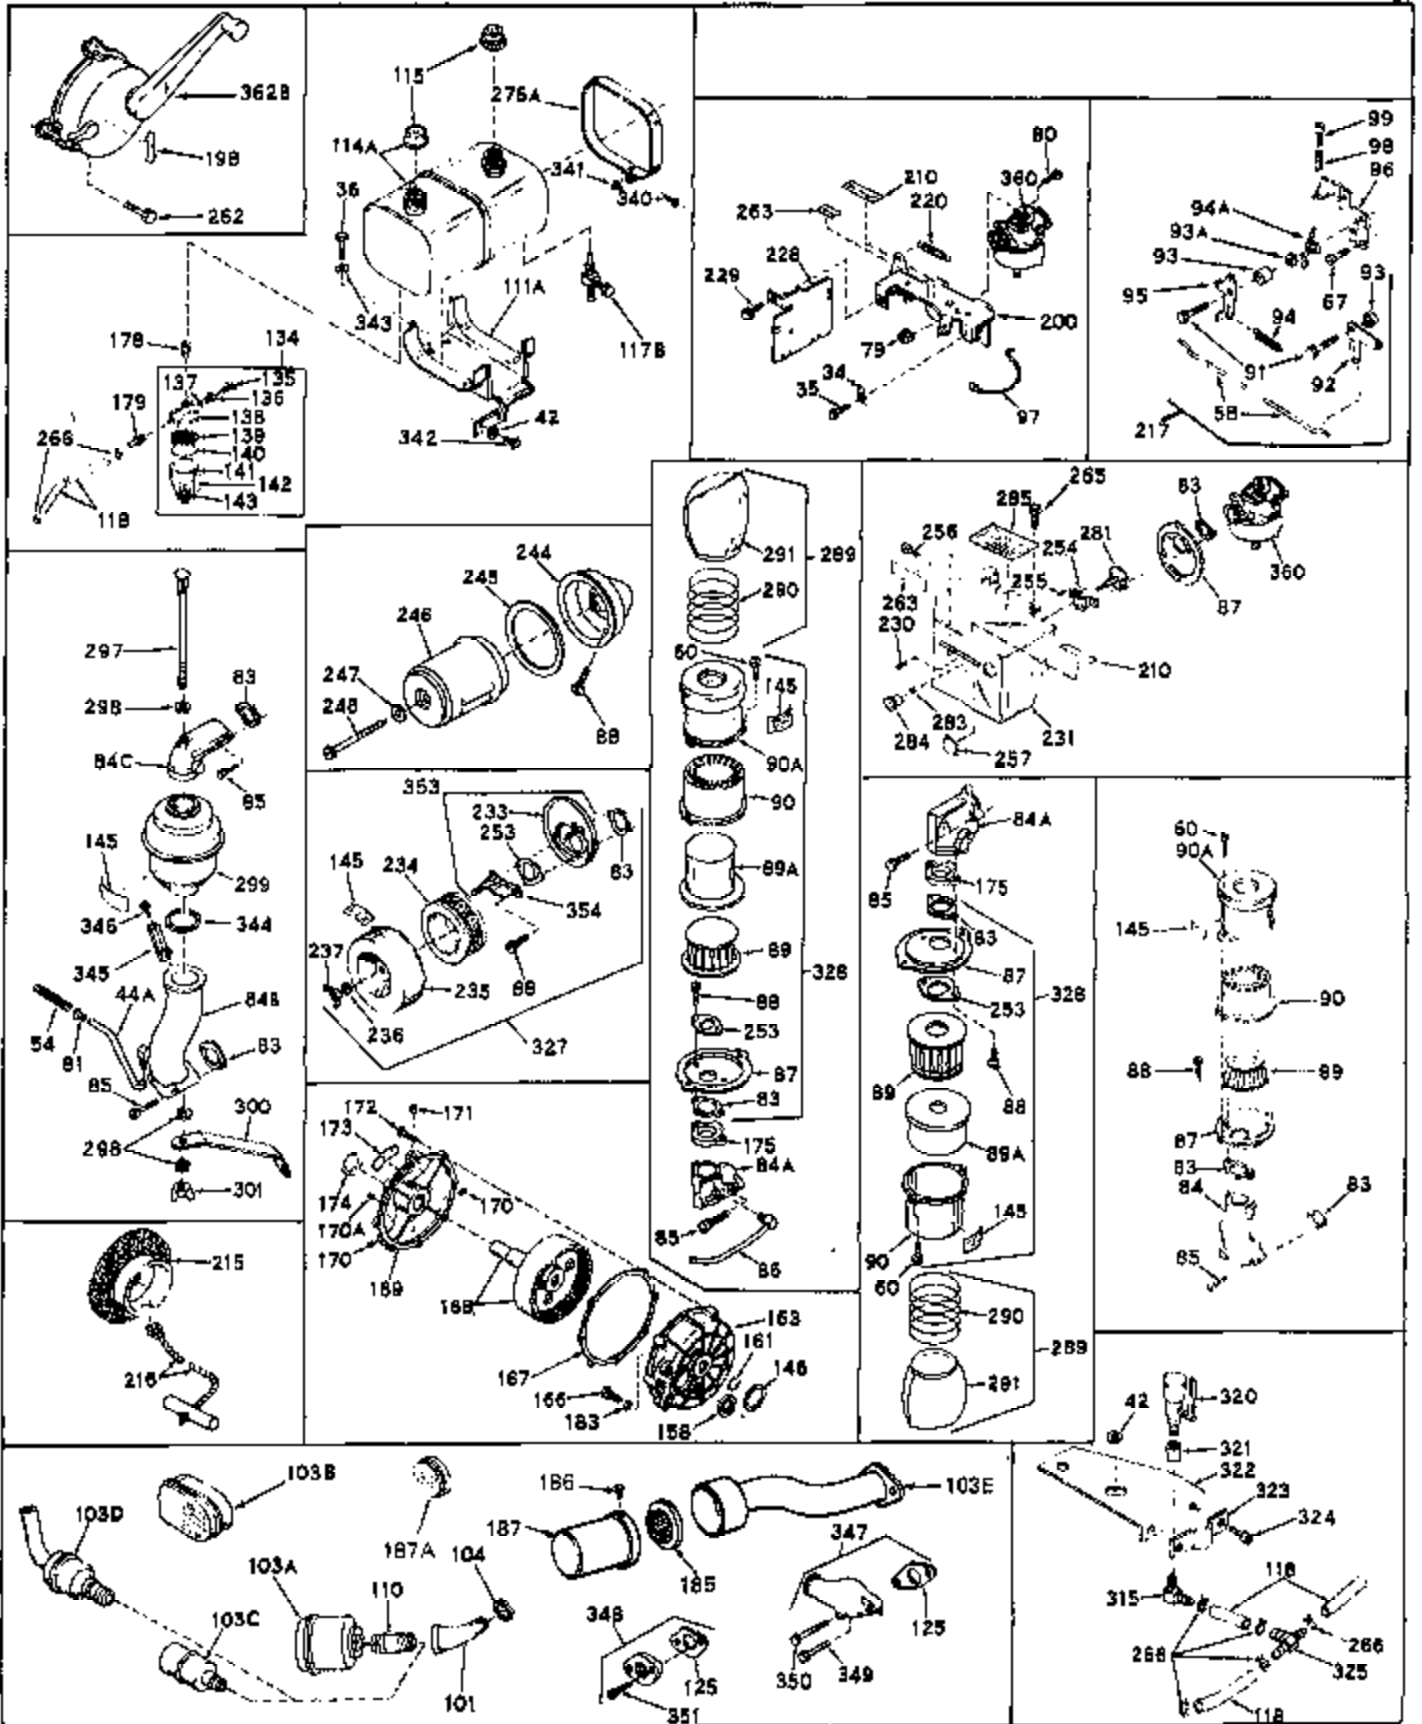

Ref #	Part Number	Qty	Description
34	27793	0	Clip, Conduit
35	28942	0	Screw
36	650694	0	Screw, Hex hd. cap, 5/16-18 x 2
36	650695	0	Screw, Hex hd. cap, 5/16-18 x 2-1/4 (Grade 8)
36	650697	0	Screw, Hex hd. cap, 5/16-18 x 2-1/2
42	26073	0	Washer, Connecting rod bolt
54	28819	0	Spring, Fuel line
54	31778	0	Spring, Coil
60	650152	0	Screw
67	650399	0	Screw, Phil. fil. hd. Sems, 10-32 x 5/8
79	29752	0	Nut
80	650572	0	Screw
83	27272	0	Gasket, Air cleaner
85	29786	0	Screw
85	650163	0	Screw, Fil. hd. Sems, 10-32 x 7/8
85	650416	0	Screw, Rd. hd. Sems, 10-32 x 1
85	650605	0	Screw
87	31691	0	Bracket, Air cleaner
88	650521	0	Screw
88	28820	0	Screw
88	650399	0	Screw, Phil. fil. hd. Sems, 10-32 x 5/8
89A	31700	0	Element, Air cleaner
90	31692	0	Body, Air cleaner
91	30312	0	Screw, Hex washer hd. Sems, 10-32 x 1/2
98	28569	0	Spring, Compression
98	32924	0	Spring, Compression
99	29500	0	Screw, Fil. hd. mach., Sems, 8-32 x 3/4
99	650223	0	Screw, Fil. slotted hd. Sems, 8-32 x 5/8
99	650688	0	Screw, Hex hd., 10-32 x 1-5/16" (Drilled)
104	28443	0	Nut, Conduit (1/8" thick)
104	32862	0	Nut, Conduit (1/4" thick)
115	32387A	0	Cap, Fuel filler (Charcoal Plastic) (Spurt)
115	33032	0	Cap, Fuel filler (Red Plastic) (Spurt)
118	29774	0	Line, Fuel (Braided 8.25")
118	30705	0	Line, Fuel (Braided 16")
118	30962	0	Line, Fuel (Braided 32")
125	27930	0	Gasket, Exhaust
145	31871	0	Decal, Air cleaner
146	28451	0	Gasket, Housing
171	24590	0	Plug, Pipe
215	28301	0	Pulley, Starter
216	590343	0	Rope & Handle Assy., Starter
228	30820	0	Baffle, Heat
229	28942	0	Screw
230	650257	0	Screw, Pan hd. Sems, 8-32 x 5/16
253	30767	0	Spacer, Air cleaner
255	28820	0	Screw
256	650760	0	Screw
257	31291	0	Plug, Cover
262	29716	0	Screw
265	650701	0	Screw, Hex washer hd. shakeproof,
266	26460	0	Clamp, Fuel line
289	730512	0	Kit, Pre-cleaner
290	31667	0	Spring, Pre-cleaner bag
291	31668	0	Bag, Pre-cleaner
327	730128	0	Cleaner Assy., Air
328	730127	0	Cleaner Assy., Air (Poly)
342	29212	0	Screw