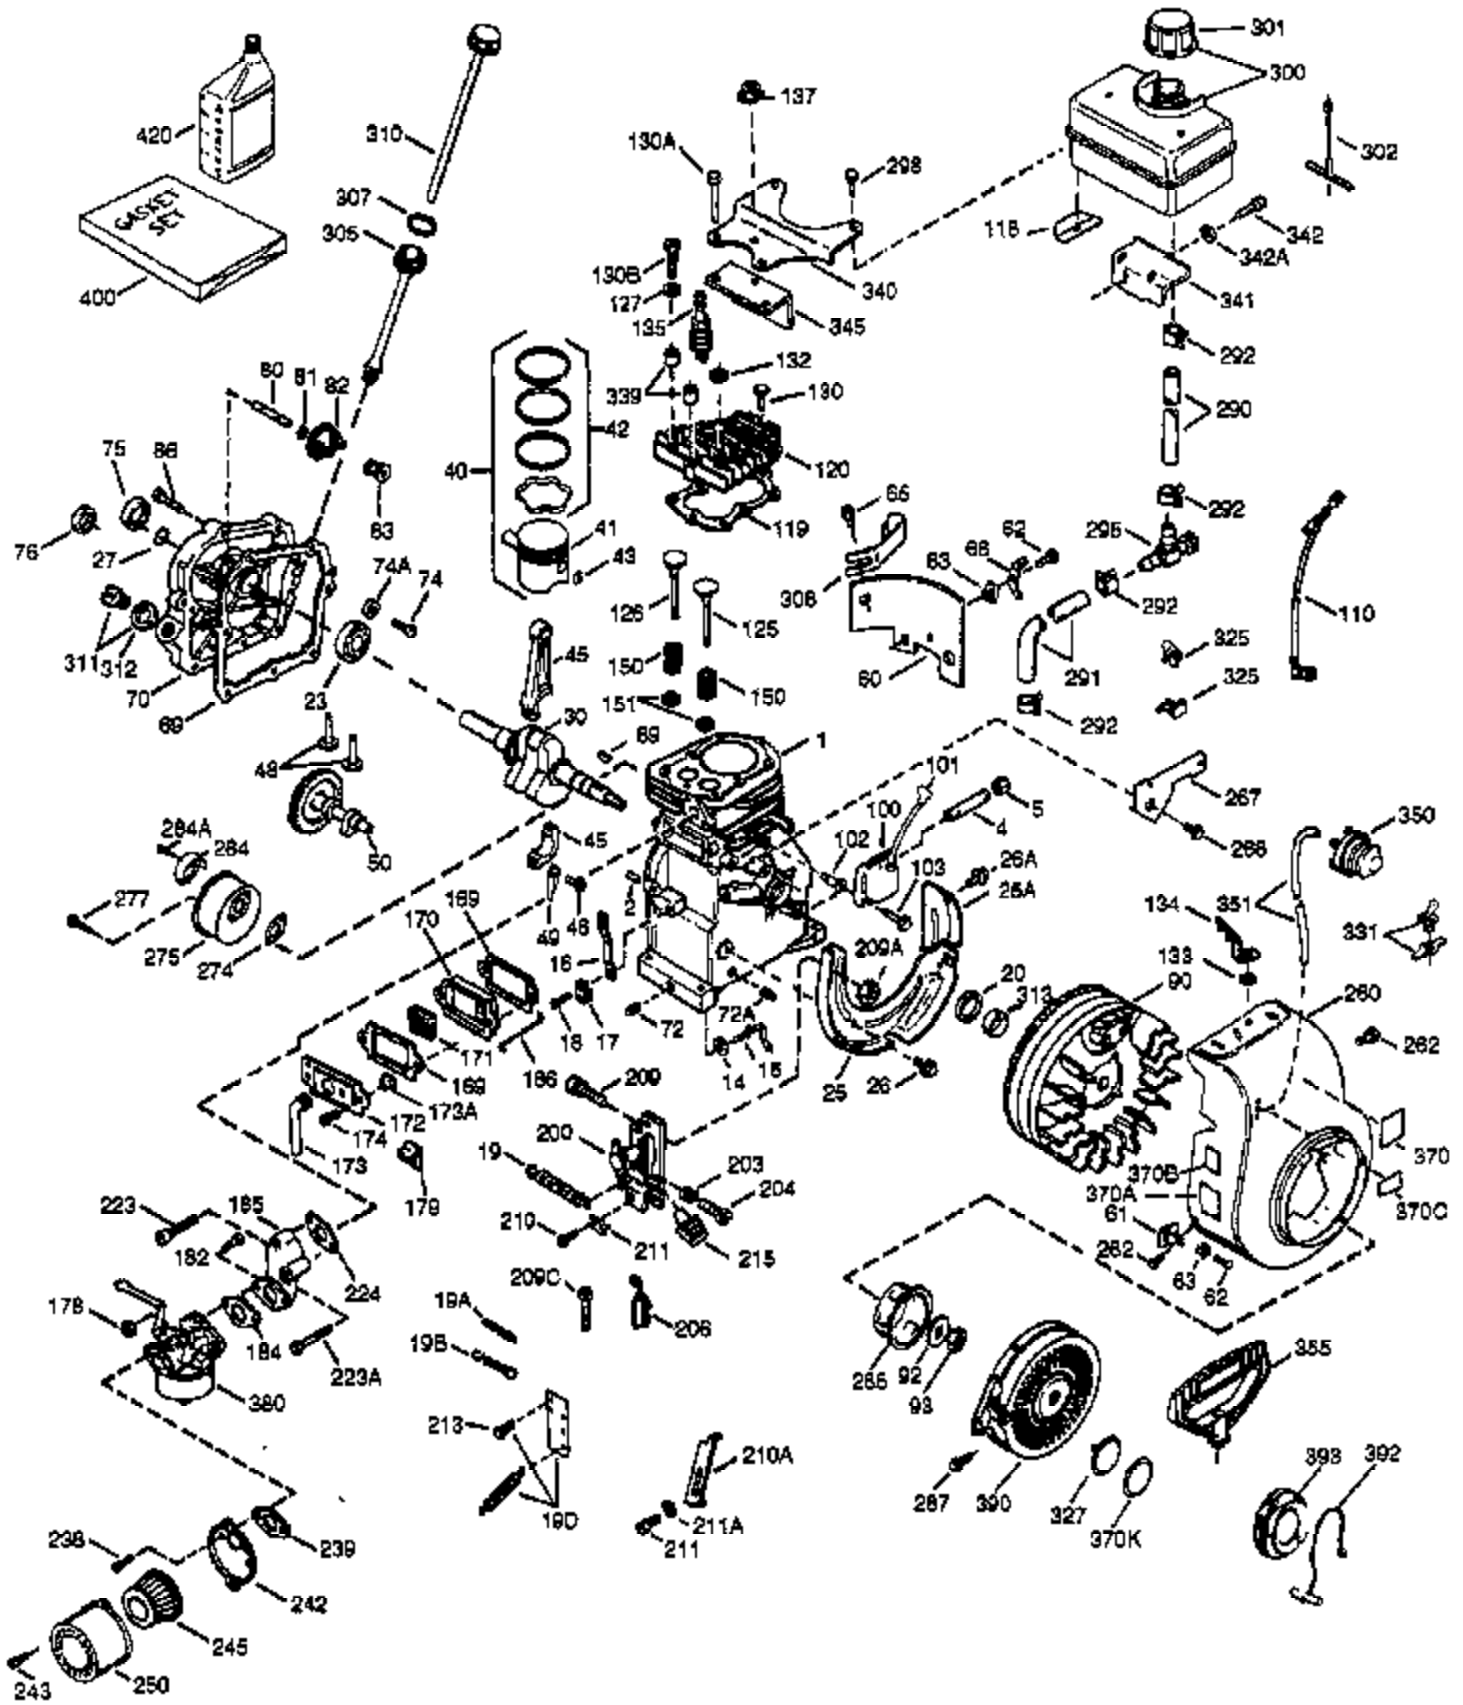

## Engine Parts List #1

Ref #	Part Number	Qty	Description
	1 36562	1	Cylinder (Incl. 2,20,72 & 125)
	2 26727	2	Dowel Pin
	14 28277	1	Washer
	15 31334	1	Governor Rod
	16 37729	1	Governor Lever
	17 29916	1	Governor Lever Clamp
	18 651028	1	Screw, T-15, 8-32 x 19/64"
	19D 33857	1	Extension Spring Ass'y. (Incl. 213)
	19 31426	1	Extension Spring
	20 32600	1	Oil Seal
	25A 35883	1	Baffle Extension
	25 36552	1	Blower Housing Baffle (Incl. 262)
	26 650802	2	Screw, 1/4-20 x 5/8"
	26A 650926	1	Screw, 8-32 x 21/64"
	30 34734A	1	Crankshaft
	37A 30322	1	Lock Nut, 8-32
	40 40020	1	Piston, Pin & Ring Set (Std.)
	40 40021	1	Piston, Pin & Ring Set (.010" OS)
	41 40018	1	Piston & Pin Ass'y. (Std.) (Incl. 43)
	41 40019	1	Piston & Pin Ass'y. (.010" OS) (Incl. 43)
	42 40022	1	Ring Set (Std.)
	42 40023	1	Ring Set (.010" OS)
	43 20381	2	Piston Pin Retaining Ring
	45 32875A	1	Connecting Rod Ass'y. (Incl. 46 & 49)
	46 32610A	2	Connecting Rod Bolt
	48 27241	2	Valve Lifter
	49 32654	1	Oil Dipper
	50 32197A	1	Camshaft (MCR)
	60 29745	1	Blower Housing Extension
	62 650760	1	Screw, 8-32 X 3/8"
	63 28545	1	Grommet
	65 650128	1	Screw, 10-24 X 1/2"
	69 27677A	1	* Cylinder Cover Gasket
	70 32700B	1	Cylinder Cover (Incl. 75 thru 83,311)
	72 27642	2	Oil Drain Plug
	75 27897	1	Oil Seal
	80 30574A	1	Governor Shaft
	81 30590A	1	Washer
	82 30591	1	Governor Gear Assembly (Incl. 81)
	83 30588A	1	Governor Spool
	86 650488	7	Screw, 1/4-20 x 1-1/4"
	89 610961	1	Flywheel Key
	90 611195	1	Flywheel
	92 650815	1	Belleville Washer
	93 650816	1	Flywheel Nut
	100 34443C	1	Solid State Ignition
	101 610118	1	Spark Plug Cover
	102 651024	1	Solid State Mounting Stud
	103A 650767	1	Screw, 8-32 x 27/64"
	103 651007	2	Screw, T-15, 10-24 X 15/16"
	110A 36964	1	Ground Wire
	110B 37602	1	Ground Wire
	110 37601	1	Ground Wire
	111A 611224	1	Rocker Switch (on/off)
	119 36437	1	* Cylinder Head Gasket
	120 36438	1	Cylinder Head (Incl. 130)
	125 36471	1	Exhaust Valve (Std.) (Incl. 151)
	125 36472	1	Exhaust Valve (1/32" OS) (Incl. 151)