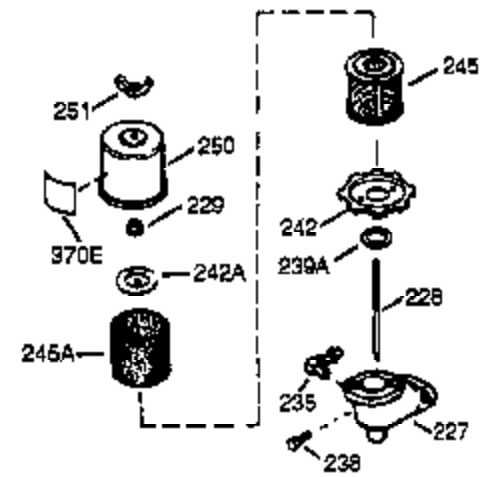

ILLUSTRATION SHOWS TYPICAL PARTS ONLY. ORDER BY PART NUMBER. PARTS NOT LISTED ARE SUPPLIED BY OEM.

VIEW 2 OF 2