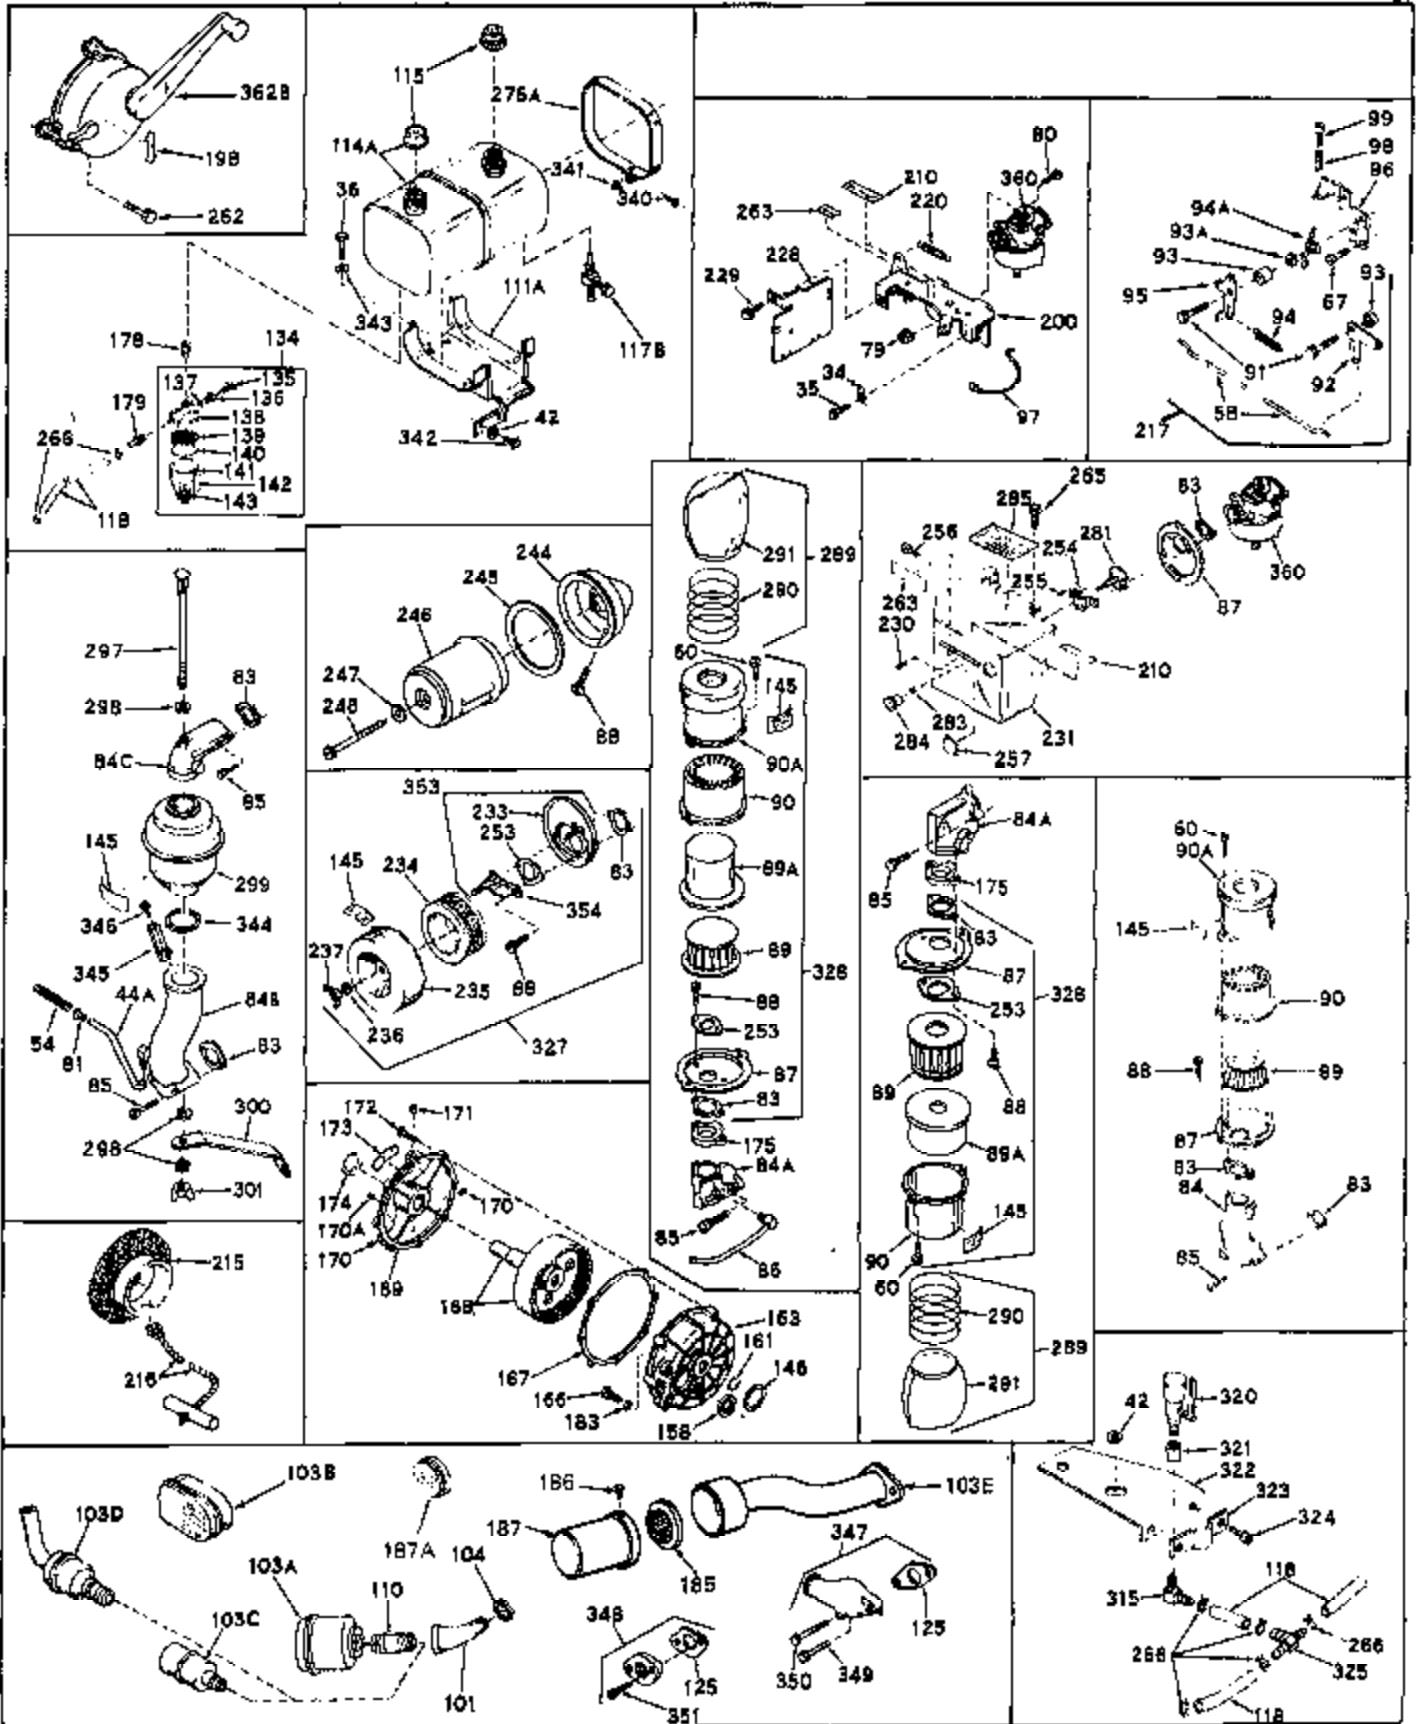

Engine Parts List #2

Ref #	Part Number	Qty	Description
34	27793	0	Clip, Conduit
35	28942	0	Screw
36	650694	0	Screw, Hex hd. cap, 5/16-18 x 2
36	650695	0	Screw, Hex hd. cap, 5/16-18 x 2-1/4 (Grade 8)
36	650697	0	Screw, Hex hd. cap, 5/16-18 x 2-1/2
42	26073	0	Washer, Connecting rod bolt
54	28819	0	Spring, Fuel line
54	31778	0	Spring, Coil
60	650152	0	Screw
67	650399	0	Screw, Phil. fil. hd. Sems, 10-32 x 5/8
79	29752	0	Nut
80	650572	0	Screw
83	27272	0	Gasket, Air cleaner
85	29786	0	Screw
85	650163	0	Screw, Fil. hd. Sems, 10-32 x 7/8
85	650416	0	Screw, Rd. hd. Sems, 10-32 x 1
85	650605	0	Screw
87	31691	0	Bracket, Air cleaner
88	650521	0	Screw
88	28820	0	Screw
88	650399	0	Screw, Phil. fil. hd. Sems, 10-32 x 5/8
89	30727	0	Element, Air cleaner
90	31692	0	Body, Air cleaner
91	30312	0	Screw, Hex washer hd. Sems, 10-32 x 1/2
98	28569	0	Spring, Compression
98	32924	0	Spring, Compression
99	29500	0	Screw, Fil. hd. mach., Sems, 8-32 x 3/4
99	650223	0	Screw, Fil. slotted hd. Sems, 8-32 x 5/8
99	650688	0	Screw, Hex hd., 10-32 x 1-5/16" (Drilled)
101	30209	0	Elbow, Exhaust (45°)
103A	29633	0	Muffler
104	28443	0	Nut, Conduit (1/8" thick)
104	32862	0	Nut, Conduit (1/4" thick)
110	30244	0	Nipple, Exhaust pipe (2-1/2")
115	32387A	0	Cap, Fuel filler (Charcoal Plastic) (Spurt)
115	33032	0	Cap, Fuel filler (Red Plastic) (Spurt)
118	29774	0	Line, Fuel (Braided 8.25")
118	30705	0	Line, Fuel (Braided 16")
118	30962	0	Line, Fuel (Braided 32")
125	27930	0	Gasket, Exhaust
145	31752	0	Decal, Air cleaner
146	28451	0	Gasket, Housing
171	24590	0	Plug, Pipe
215	28301	0	Pulley, Starter
216	590343	0	Rope & Handle Assy., Starter
228	30820	0	Baffle, Heat
229	28942	0	Screw
230	650257	0	Screw, Pan hd. Sems, 8-32 x 5/16
253	30767	0	Spacer, Air cleaner
255	28820	0	Screw
256	650760	0	Screw
257	31291	0	Plug, Cover
262	29716	0	Screw
265	650701	0	Screw, Hex washer hd. shakeproof,
266	26460	0	Clamp, Fuel line
289	730512	0	Kit, Pre-cleaner
290	31667	0	Spring, Pre-cleaner bag
291	31668	0	Bag, Pre-cleaner