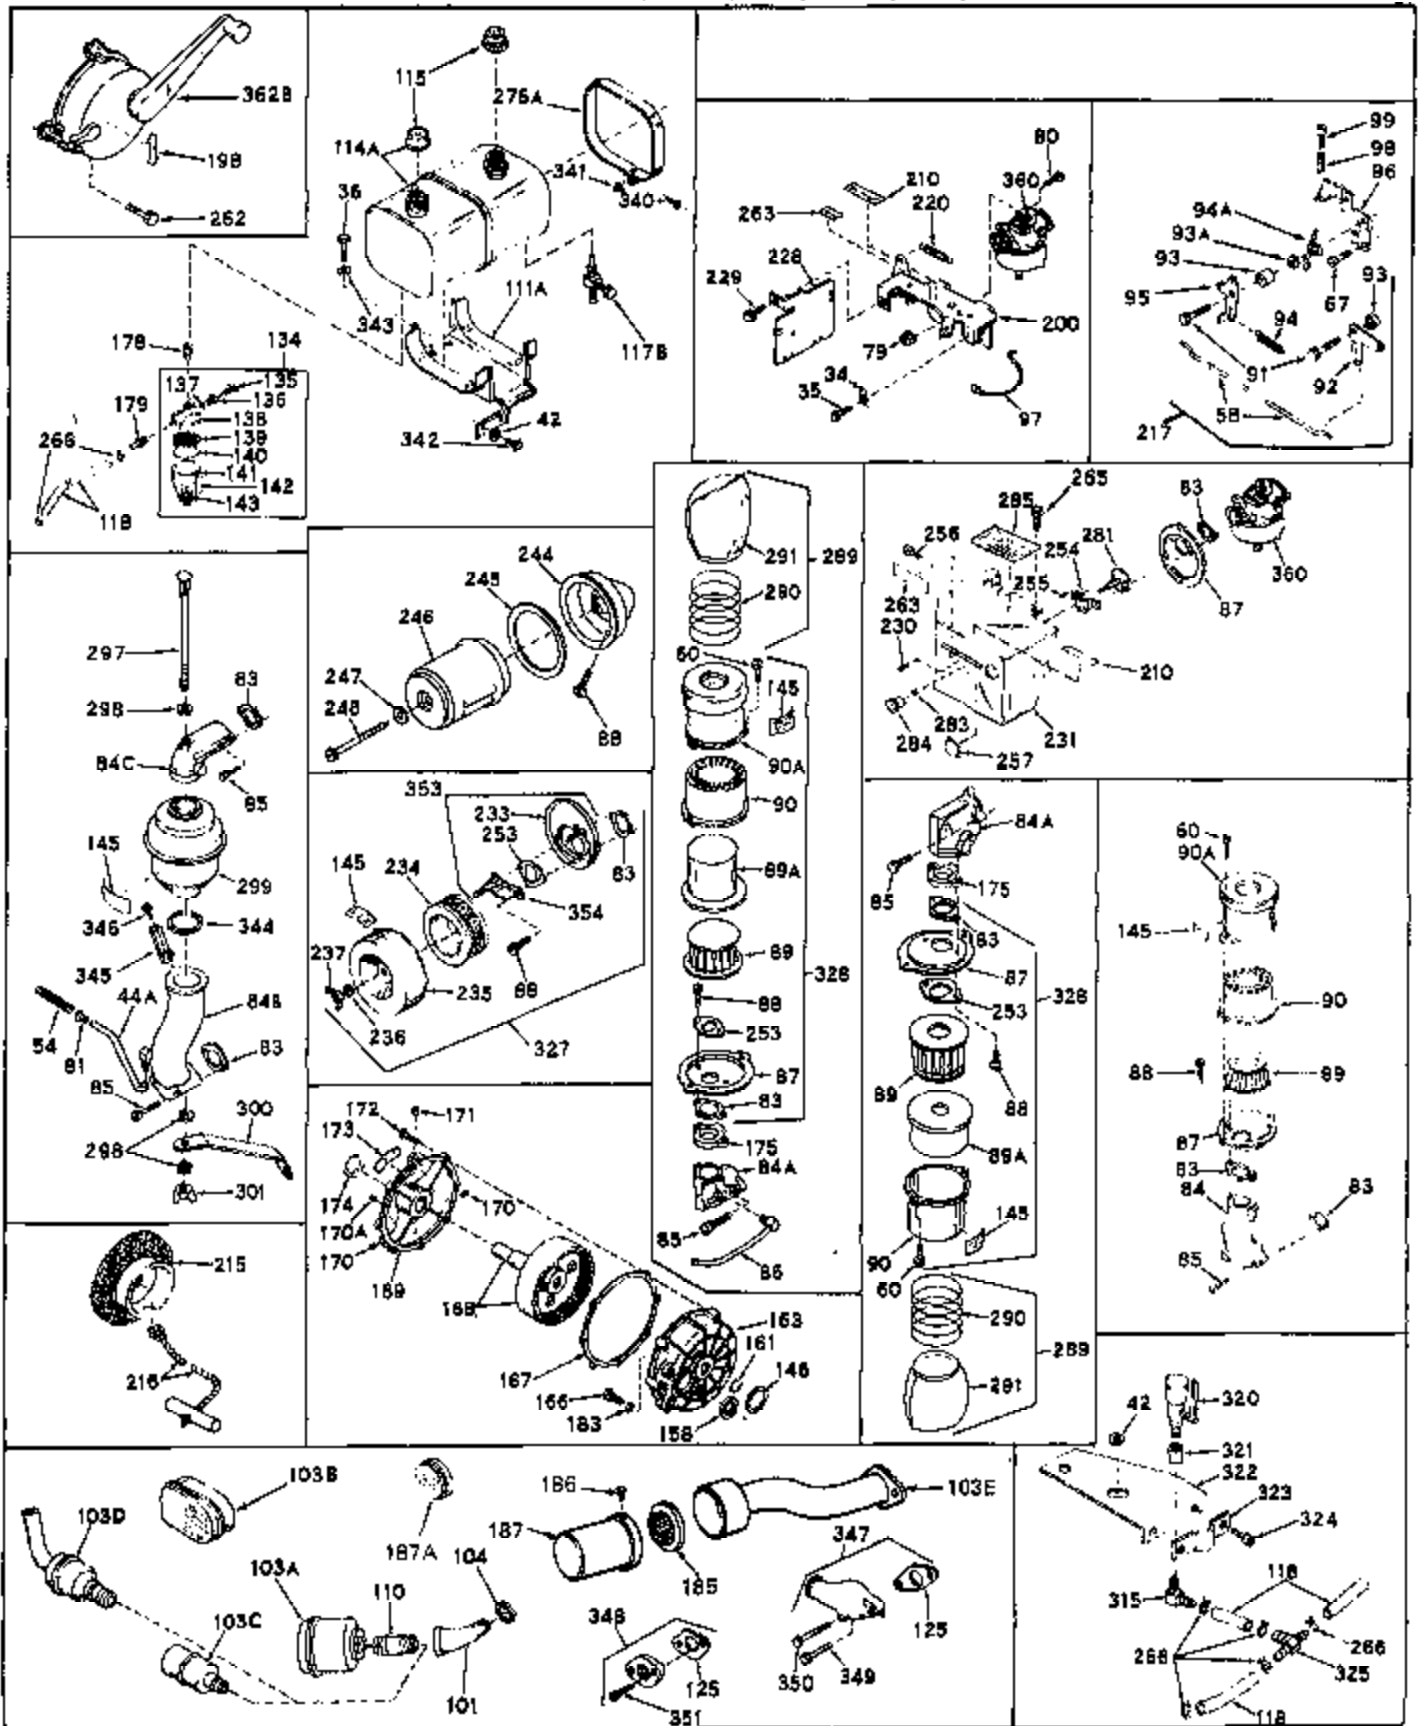

Engine Parts List #2

Ref #	Part Number	Qty	Description
34	27793	0	Clip, Conduit
35	28942	0	Screw
36	650694	0	Screw, Hex hd. cap, 5/16-18 x 2
36	650695	0	Screw, Hex hd. cap, 5/16-18 x 2-1/4 (Grade 8)
36	650697	0	Screw, Hex hd. cap, 5/16-18 x 2-1/2
42	26073	0	Washer, Connecting rod bolt
44A	32447	0	Tube, Breather
54	28819	0	Spring, Fuel line
54	31778	0	Spring, Coil
60	650152	0	Screw
67	650399	0	Screw, Phil. fil. hd. Sems, 10-32 x 5/8
79	29752	0	Nut
80	650572	0	Screw
81	32446	0	Grommet, Breather tube
83	27272	0	Gasket, Air cleaner
85	29786	0	Screw
85	650163	0	Screw, Fil. hd. Sems, 10-32 x 7/8
85	650416	0	Screw, Rd. hd. Sems, 10-32 x 1
85	650605	0	Screw
87	31708	0	Bracket, Air cleaner
88	650399	0	Screw, Phil. fil. hd. Sems, 10-32 x 5/8
88	650521	0	Screw
88	28820	0	Screw
89A	31700	0	Element, Air cleaner
90	31692	0	Body, Air cleaner
91	30312	0	Screw, Hex washer hd. Sems, 10-32 x 1/2
98	28569	0	Spring, Compression
98	32924	0	Spring, Compression
99	29500	0	Screw, Fil. hd. mach., Sems, 8-32 x 3/4
99	650223	0	Screw, Fil. slotted hd. Sems, 8-32 x 5/8
99	650688	0	Screw, Hex hd., 10-32 x 1-5/16" (Drilled)
104	28443	0	Nut, Conduit (1/8" thick)
104	32862	0	Nut, Conduit (1/4" thick)
115	32387A	0	Cap, Fuel filler (Charcoal Plastic) (Spurt)
115	33032	0	Cap, Fuel filler (Red Plastic) (Spurt)
118	29774	0	Line, Fuel (Braided 8.25")
118	30705	0	Line, Fuel (Braided 16")
118	30962	0	Line, Fuel (Braided 32")
125	27930	0	Gasket, Exhaust
145	31871	0	Decal, Air cleaner
146	28451	0	Gasket, Housing
171	24590	0	Plug, Pipe
215	28301	0	Pulley, Starter
216	590343	0	Rope & Handle Assy., Starter
228	30820	0	Baffle, Heat
229	28942	0	Screw
230	650257	0	Screw, Pan hd. Sems, 8-32 x 5/16
253	30767	0	Spacer, Air cleaner
255	28820	0	Screw
256	650760	0	Screw
257	31291	0	Plug, Cover
262	29716	0	Screw
265	650701	0	Screw, Hex washer hd. shakeproof,
266	26460	0	Clamp, Fuel line
289	730512	0	Kit, Pre-cleaner
290	31667	0	Spring, Pre-cleaner bag
291	31668	0	Bag, Pre-cleaner
327	730128	0	Cleaner Assy., Air