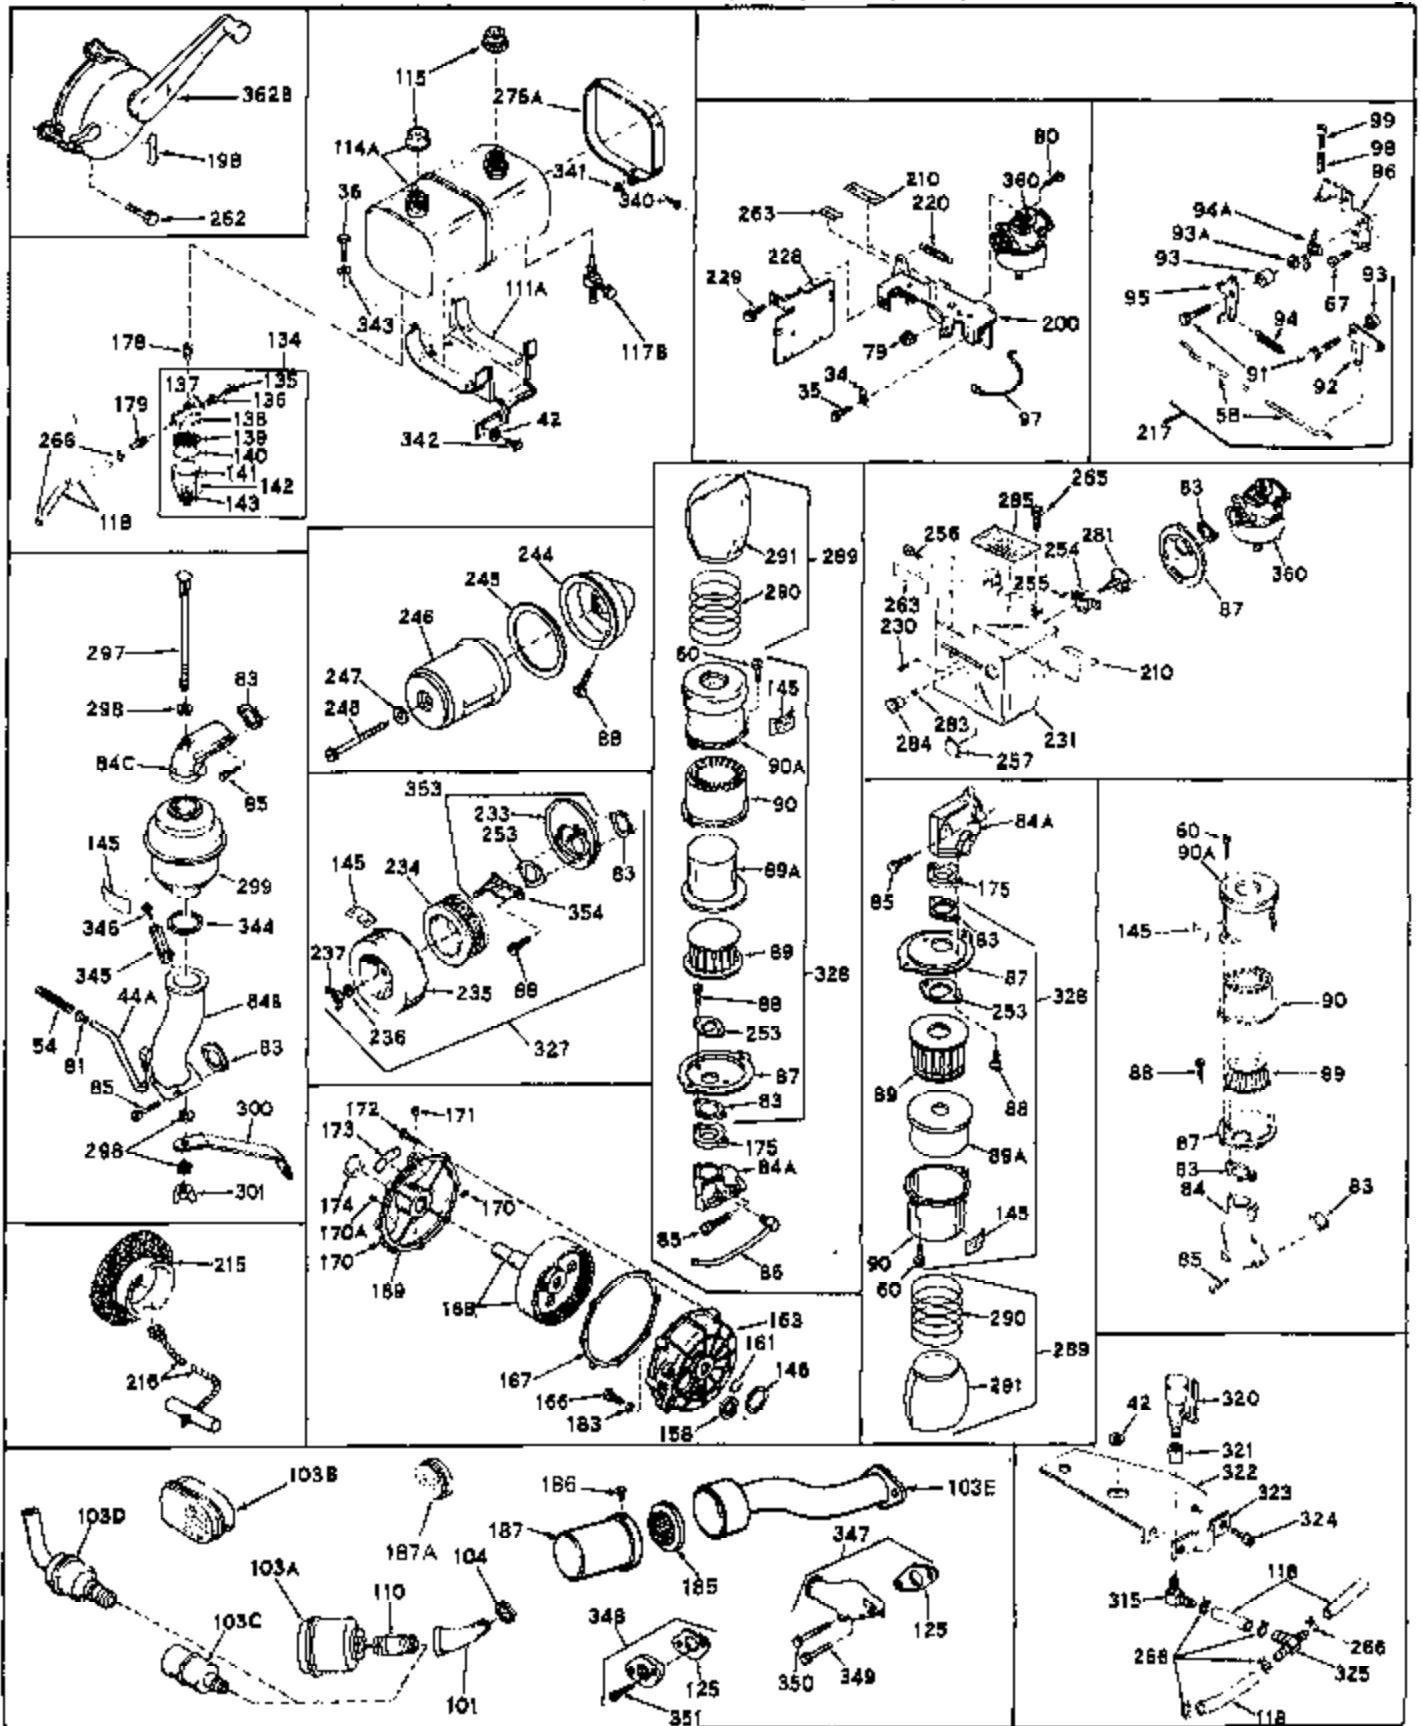

Engine Parts List #2

Ref #	Part Number	Qty	Description
34	27793	0	Clip, Conduit
35	28942	0	Screw
36	650694	0	Screw, Hex hd. cap, 5/16-18 x 2
36	650695	0	Screw, Hex hd. cap, 5/16-18 x 2-1/4 (Grade 8)
36	650697	0	Screw, Hex hd. cap, 5/16-18 x 2-1/2
42	26073	0	Washer, Connecting rod bolt
54	28819	0	Spring, Fuel line
54	31778	0	Spring, Coil
60	650152	0	Screw
67	650399	0	Screw, Phil. fil. hd. Sems, 10-32 x 5/8
79	29752	0	Nut
80	650572	0	Screw
83	27272	0	Gasket, Air cleaner
85	29786	0	Screw
85	650163	0	Screw, Fil. hd. Sems, 10-32 x 7/8
85	650416	0	Screw, Rd. hd. Sems, 10-32 x 1
85	650605	0	Screw
87	31708	0	Bracket, Air cleaner
88	650521	0	Screw
88	28820	0	Screw
88	650399	0	Screw, Phil. fil. hd. Sems, 10-32 x 5/8
89A	31700	0	Element, Air cleaner
90	31692	0	Body, Air cleaner
91	30312	0	Screw, Hex washer hd. Sems, 10-32 x 1/2
98	28569	0	Spring, Compression
98	32924	0	Spring, Compression
99	29500	0	Screw, Fil. hd. mach., Sems, 8-32 x 3/4
99	650223	0	Screw, Fil. slotted hd. Sems, 8-32 x 5/8
99	650688	0	Screw, Hex hd., 10-32 x 1-5/16" (Drilled)
104	28443	0	Nut, Conduit (1/8" thick)
104	32862	0	Nut, Conduit (1/4" thick)
115	32387A	0	Cap, Fuel filler (Charcoal Plastic) (Spurt)
115	33032	0	Cap, Fuel filler (Red Plastic) (Spurt)
118	29774	0	Line, Fuel (Braided 8.25")
118	30705	0	Line, Fuel (Braided 16")
118	30962	0	Line, Fuel (Braided 32")
125	27930	0	Gasket, Exhaust
145	30002	0	Decal, Air cleaner
146	28451	0	Gasket, Housing
171	24590	0	Plug, Pipe
215	28301	0	Pulley, Starter
216	590343	0	Rope & Handle Assy., Starter
228	30820	0	Baffle, Heat
229	28942	0	Screw
230	650257	0	Screw, Pan hd. Sems, 8-32 x 5/16
253	30767	0	Spacer, Air cleaner
255	28820	0	Screw
256	650760	0	Screw
257	31291	0	Plug, Cover
262	29716	0	Screw
265	650701	0	Screw, Hex washer hd. shakeproof,
266	26460	0	Clamp, Fuel line
289	730512	0	Kit, Pre-cleaner
290	31667	0	Spring, Pre-cleaner bag
291	31668	0	Bag, Pre-cleaner
327	730128	0	Cleaner Assy., Air
328	730127	0	Cleaner Assy., Air (Poly)
342	29212	0	Screw