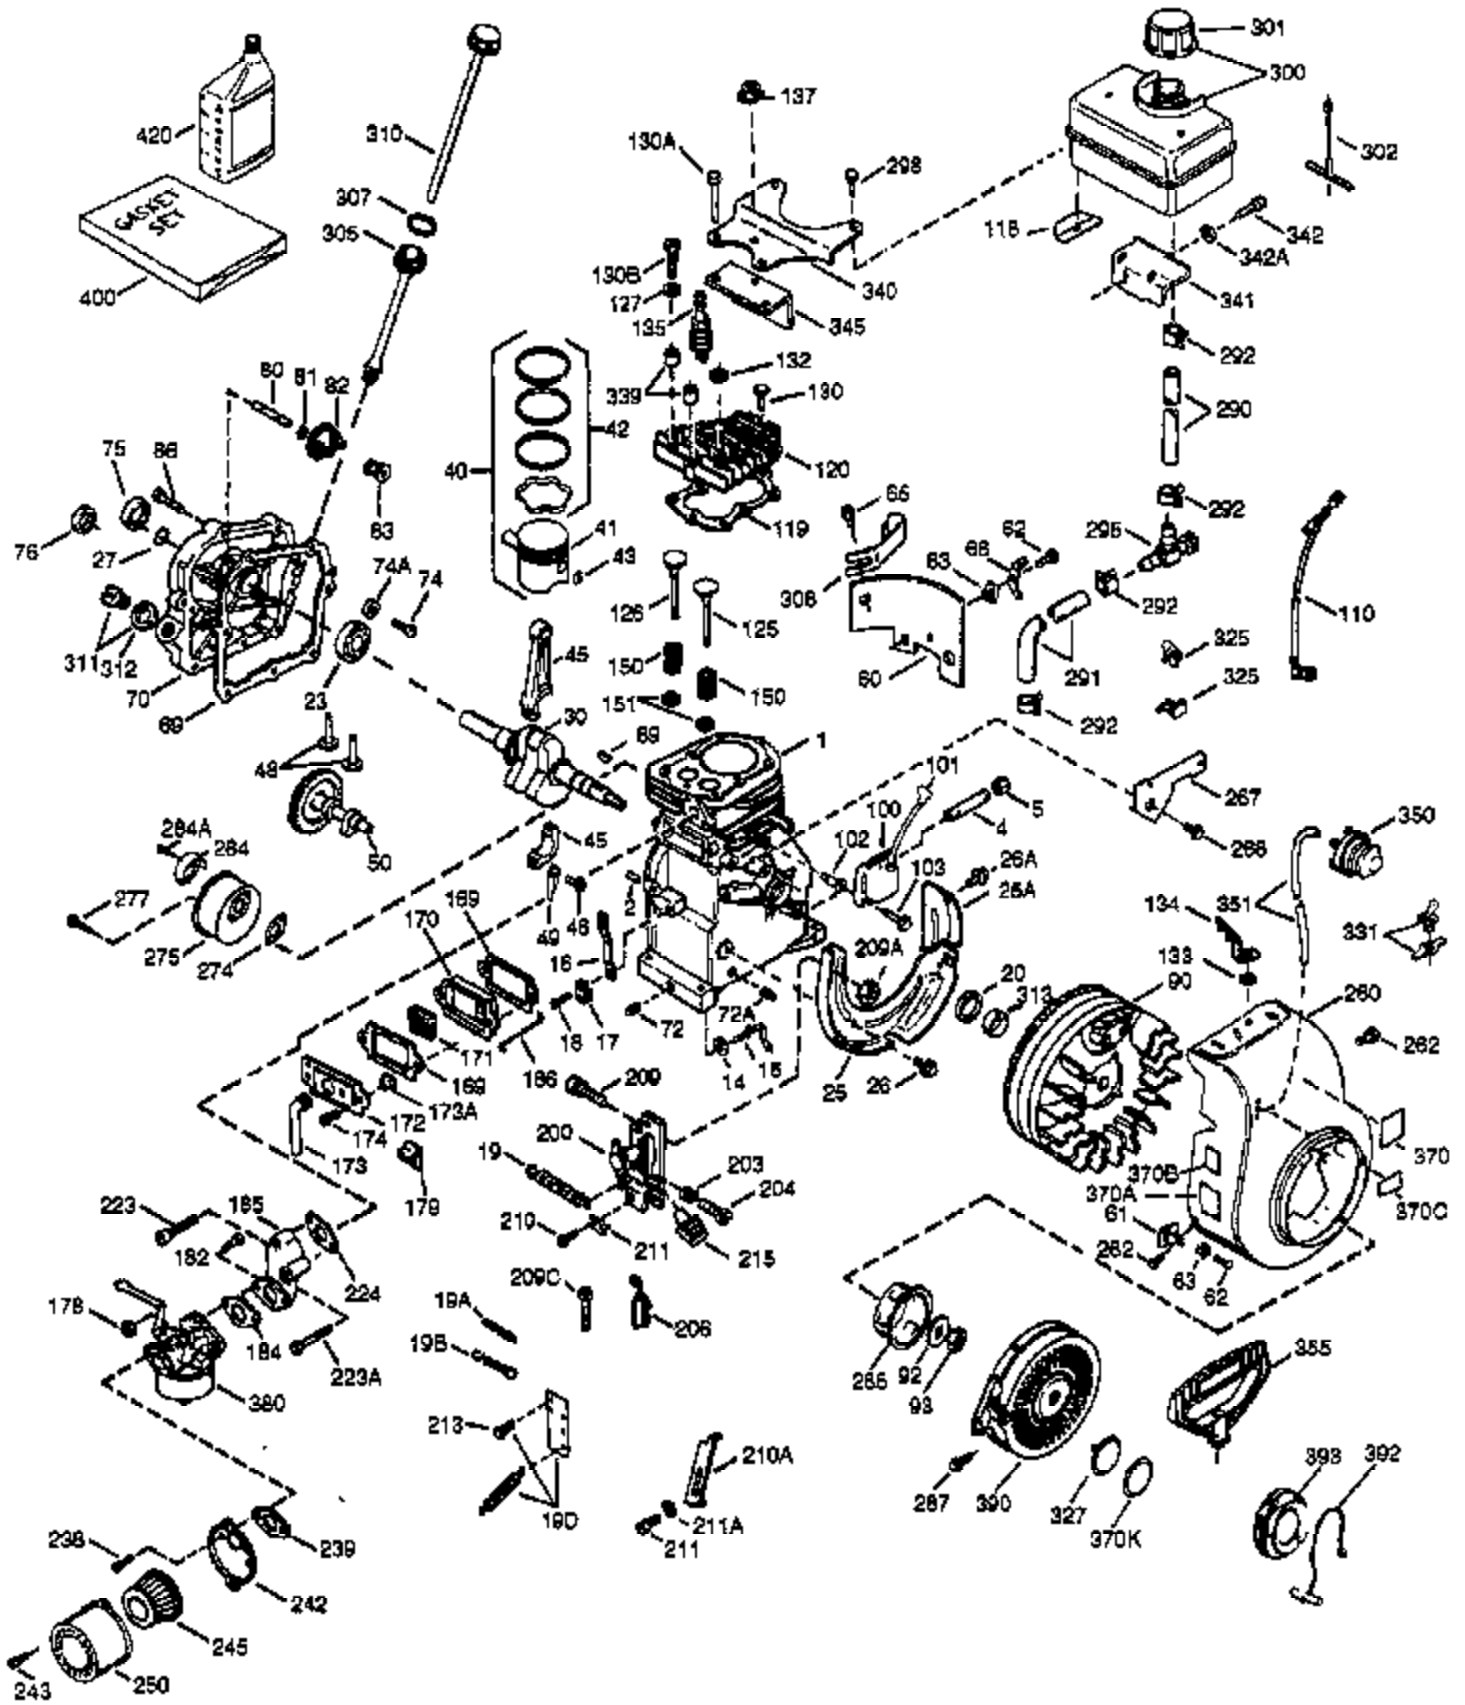

ILLUSTRATION SHOWS TYPICAL PARTS ONLY. ORDER BY PART NUMBER. PARTS NOT LISTED ARE SUPPLIED BY OEM.

VIEW 1 OF 2

Engine Parts List #1

Ref #	Part Number	Qty	Description
1	36589	1	Cylinder (Incl. 2,20,72 & 125)
2	26727	2	Dowel Pin
14	28277	1	Washer
15	31334	1	Governor Rod
16	31510	1	Governor Lever
17	29916	1	Governor Lever Clamp
18	650548	1	Screw, 8-32 x 5/16"
19	31426	1	Extension Spring
19D	33857	1	Extension Spring Ass'y. (Incl. 213)
20	32600	1	Oil Seal
23	28458	1	Ball Bearing
25A	35883	1	Baffle Extension
25	36552	1	Blower Housing Baffle (Incl. 262)
26	650802	2	Screw, 1/4-20 x 5/8"
26A	650926	1	Screw, 8-32 x 21/64"
27	28539	1	Bearing Retainer
30	34727	1	Crankshaft
40	34514	1	Piston, Pin & Ring Set (Std.)
40	34515	1	Piston, Pin & Ring Set (.010" OS)
40	34516	1	Piston, Pin & Ring Set (.020" OS)
41	32538B	1	Piston & Pin Ass'y. (Std.) (Incl. 43)
41	32548B	1	Piston & Pin Ass'y. (.010" OS) (Incl. 43)
41	32549B	1	Piston & Pin Ass'y. (.020" OS) (Incl. 43)
42	28986	1	Ring Set (Std.)
42	28987	1	Ring Set (.010" OS)
42	28988	1	Ring Set (.020" OS)
43	20381	2	Piston Pin Retaining Ring
45	30963B	1	Connecting Rod Ass'y. (Incl. 46 & 49)
46	32610A	2	Connecting Rod Bolt
48	27241	2	Valve Lifter
49	28594	1	Oil Dipper
50	33149A	1	Camshaft (BCR)
60	29745	1	Blower Housing Extension
62	650760	1	Screw, 8-32 x 3/8"
63	28545	1	Grommet
65	650128	1	Screw, 10-24 x 1/2"
68	33356	1	Ground Terminal
69	27677A	1	* Cylinder Cover Gasket
70	30756C	1	Cylinder Cover (Incl. 75 thru 83,311)
72	27642	2	Oil Drain Plug
74	30200	2	Screw, 10-24 x 9/16"
74A	28537	2	Washer
75	28540	1	Oil Seal
80	30574A	1	Governor Shaft
81	30590A	1	Washer
82	30591	1	Governor Gear Ass'y. (Incl. 81)
83	30588A	1	Governor Spool
86	650488	7	Screw, 1/4-20 x 1-1/4"
89	610961	1	Flywheel Key
90	611195	1	Flywheel
92	650815	1	Belleville Washer
93	650816	1	Flywheel Nut
100	34443A	1	Solid State Ignition
101	27276	1	Spark Plug Cover
102	650872	2	Stud
103	651007	2	Screw, Torx T-15, 10-24 x 15/16"
110	30831	1	Ground Wire
118	35515	1	Rope Guard