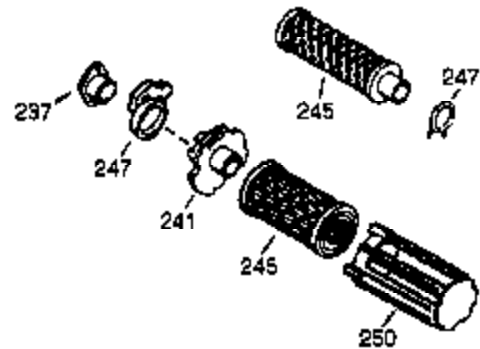

ILLUSTRATION SHOWS TYPICAL PARTS ONLY. ORDER BY PART NUMBER. PARTS NOT LISTED ARE SUPPLIED BY OEM.

VIEW 2 OF 2