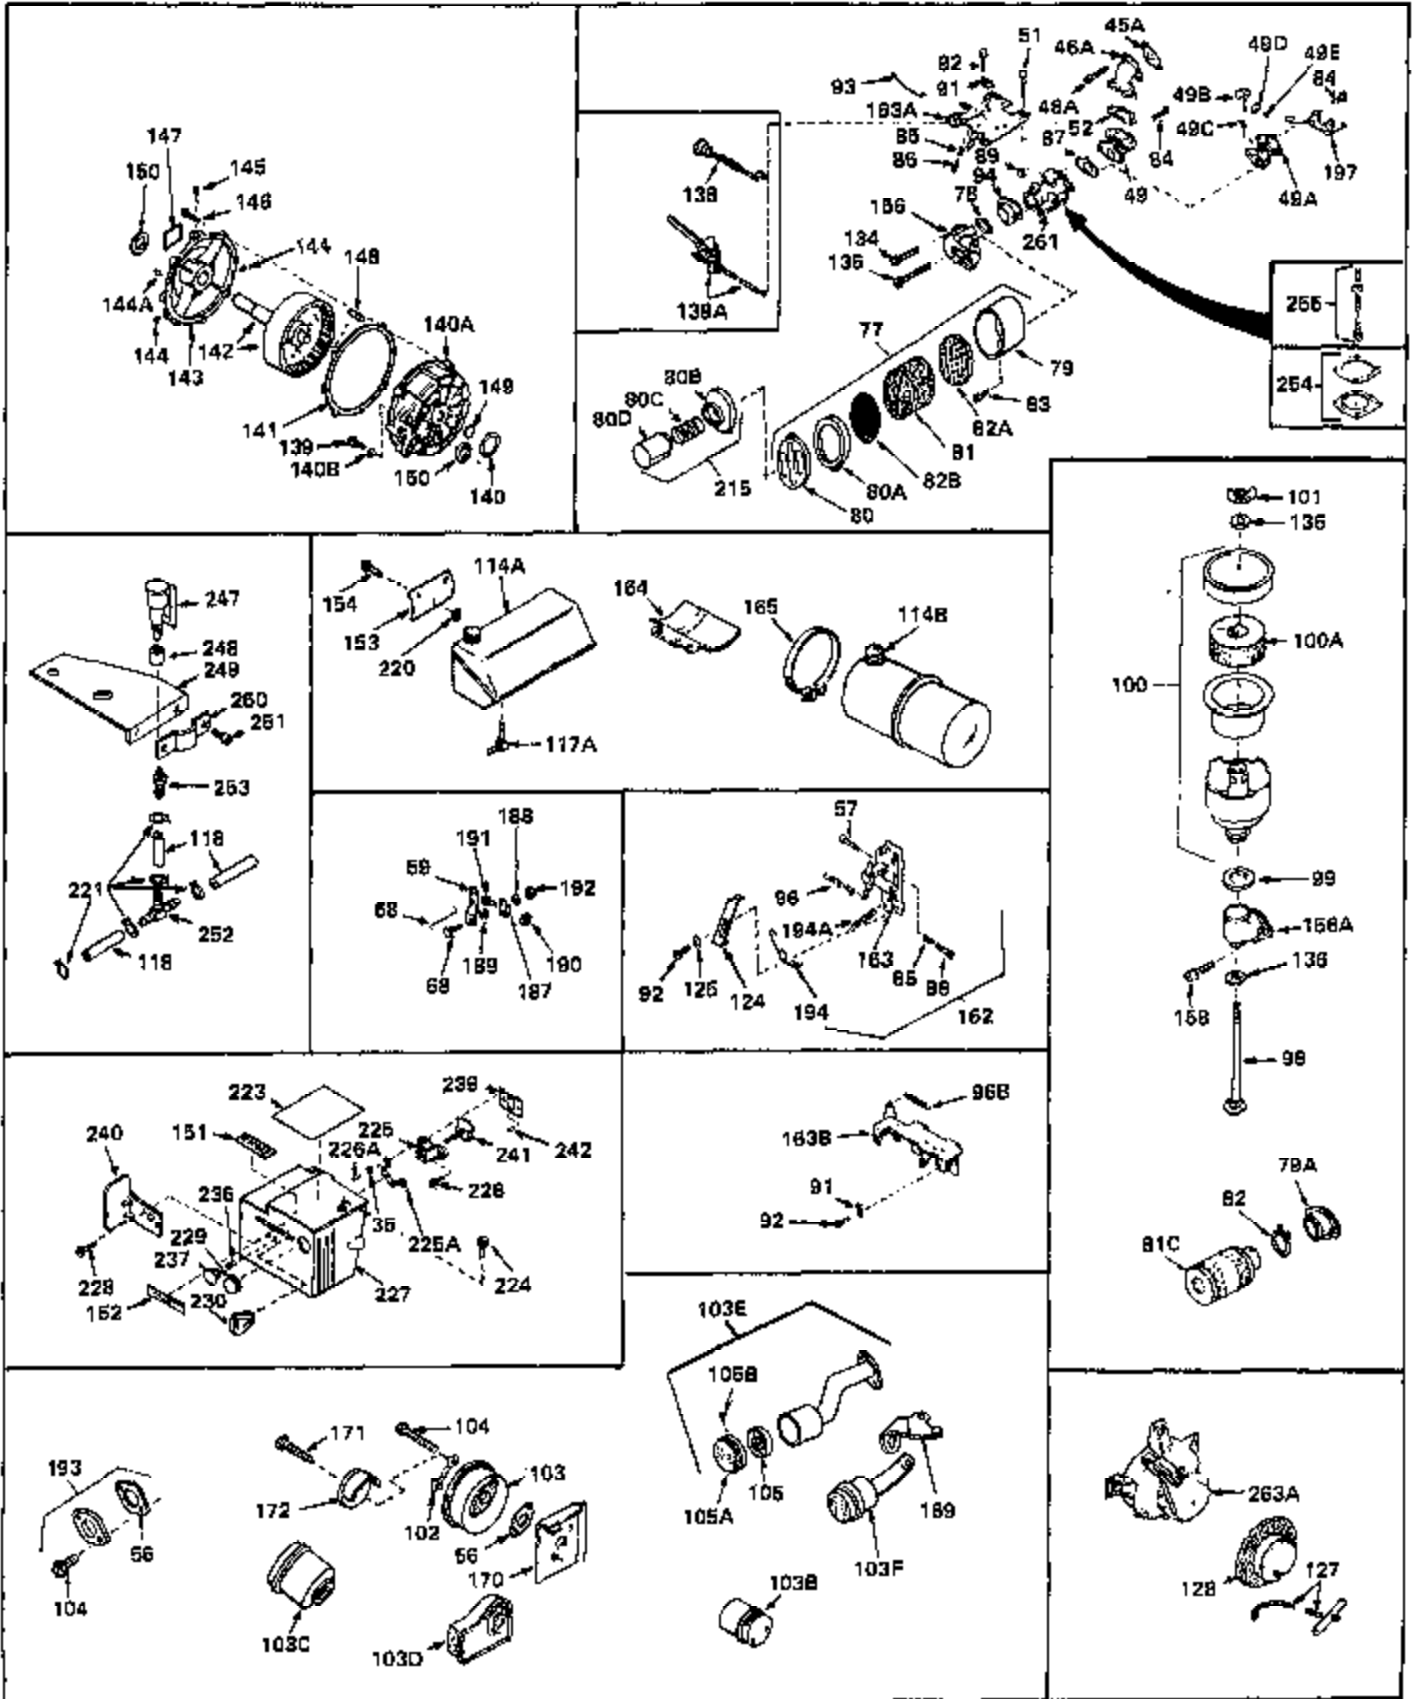

Engine Parts List #2

Ref #	Part Number	Qty	Description
36	8269	0	Washer
45A	30188	0	Gasket, Intake pipe
48A	650451	0	Screw
51	650454	0	Screw, Fil. flex hd. 1/4-20 x 3/4
56	30081	0	Gasket, Exhaust
57	28942	0	Screw
57	30091	0	Screw, Hex slotted washer hd., 8-32 x 1/2
57	30200	0	Screw
59	31510	0	Lever, Governor
68	650548	0	Screw, Hex washer hd., 8-32 x 5/16
77	31545	0	Cleaner Assy., Air
78	27272	0	Gasket, Air cleaner
80D	450124	0	Bag, Pre-cleaner
80C	450150	0	Spring, Pre-cleaner
82A	29962	0	Screen, Air cleaner
83	650163	0	Screw, Fil. hd. Sems, 10-32 x 7/8
83	650399	0	Screw, Phil. fil. hd. Sems, 10-32 x 5/8
83	650709	0	Screw
83	28820	0	Screw
84	30564	0	Screw
84	6201	0	Screw
84	6202	0	Screw
84	650551	0	Screw, Hex hd. cap, 1/4-28 x 1-1/4
85	28564	0	Spring, Compression
85	31342	0	Spring, Compression
85	32924	0	Spring, Compression
86	29500	0	Screw, Fil. hd. mach., Sems, 8-32 x 3/4
86	650549	0	Screw
86	650688	0	Screw, Hex hd., 10-32 x 1-5/16" (Drilled
87	26756	0	Gasket, Carburetor
89	29752	0	Nut
91	27793	0	Clip, Conduit
92	28942	0	Screw
101	9577	0	Nut, Wing, 10-24
102	30083	0	Plate, Locking
103	30996	0	Muffler
103F	33288	0	Muffler
104	27182	0	Screw, Hex hd. cap, 1/4-20 x 3-3/8
104	650253	0	Screw, Hex hd. cap, 1/4-20 x 2-1/4
104	650327	0	Screw, Fil slotted hd. Sems, 114-20 x 2-1/2
104	650493	0	Screw, Hex hd. Sems, 1/4-20 x 1-3/4
104	650561	0	Screw
104	650599	0	Screw, Hex hd. cap, Sems, 1/4-20 x 1-1/2
104	650795	0	Screw, Hex hd. cap, Sems, 1/4-20 x 2-5/16
105B	650578	0	Screw
105A	33172	0	Cover, Muffler
105	33171	0	Screen, Muffler
117A	28584	0	Strainer & Elbow
118	29774	0	Line, Fuel (Braided 8.25")
118	30705	0	Line, Fuel (Braided 16")
118	30962	0	Line, Fuel (Braided 32")
127	590343	0	Rope & Handle Assy., Starter
128	30892	0	Pulley, Rope starter
134	650163	0	Screw, Fil. hd. Sems, 10-32 x 7/8
135	650520	0	Screw
135	650544	0	Screw, Pan flex hd., 10-24 x 7/8
136	27183	0	Washer, Fiber
136	31905	0	Washer, Paper