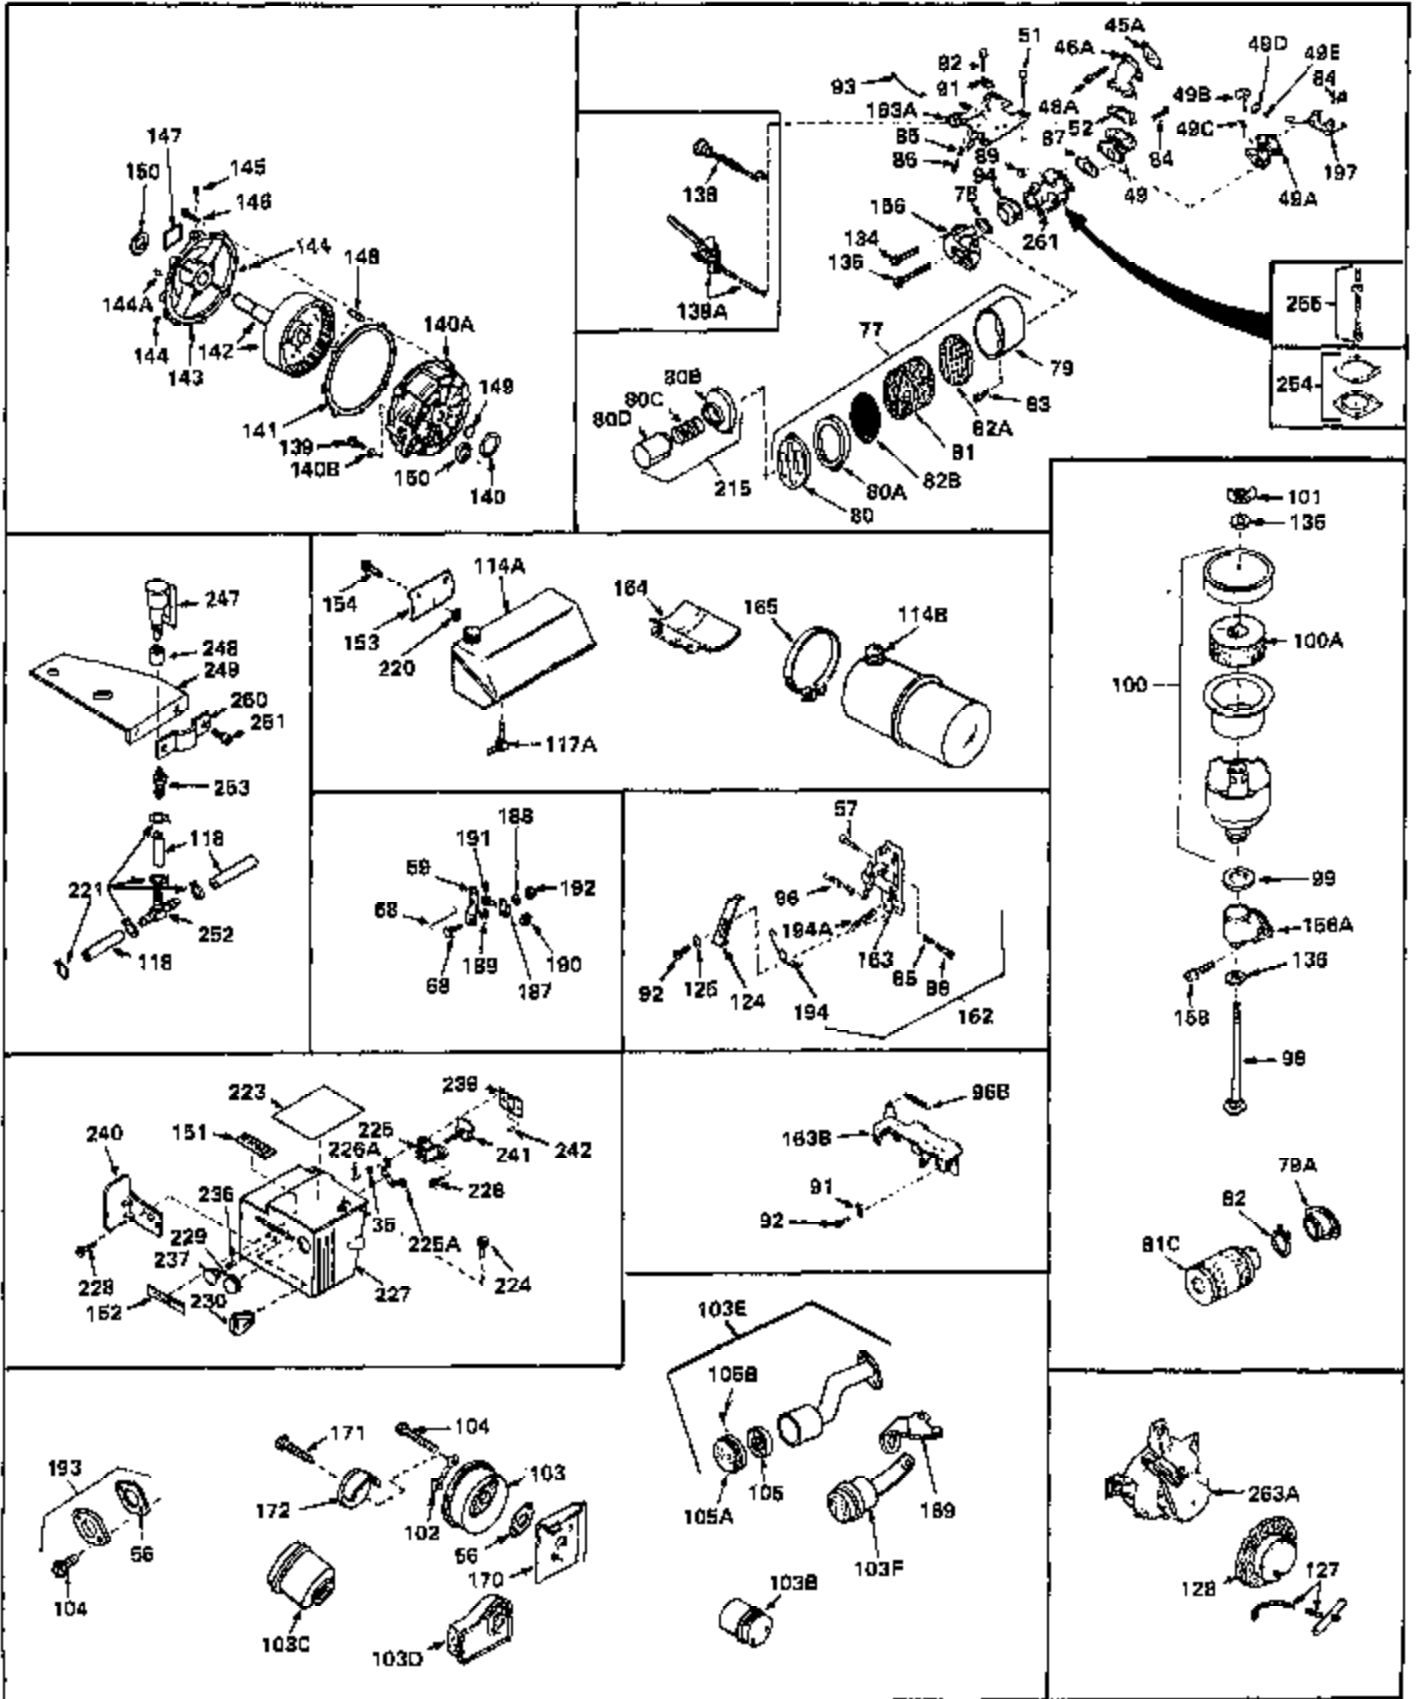

Engine Parts List #2

Ref #	Part Number	Qty	Description
36	8269	0	Washer
45A	30188	0	Gasket, Intake pipe
48A	650451	0	Screw
51	650454	0	Screw, Fil. flex hd. 1/4-20 x 3/4
57	28942	0	Screw
57	30091	0	Screw, Hex slotted washer hd., 8-32 x 1/2
57	30200	0	Screw
59	31510	0	Lever, Governor
68	650548	0	Screw, Hex washer hd., 8-32 x 5/16
77	31545	0	Cleaner Assy., Air
78	27272	0	Gasket, Air cleaner
80C	450150	0	Spring, Pre-cleaner
80D	450124	0	Bag, Pre-cleaner
82A	29962	0	Screen, Air cleaner
83	650163	0	Screw, Fil. hd. Sems, 10-32 x 7/8
83	650399	0	Screw, Phil. fil. hd. Sems, 10-32 x 5/8
83	650709	0	Screw
83	28820	0	Screw
84	30564	0	Screw
84	6201	0	Screw
84	6202	0	Screw
84	650551	0	Screw, Hex hd. cap, 1/4-28 x 1-1/4
85	28564	0	Spring, Compression
85	31342	0	Spring, Compression
85	32924	0	Spring, Compression
86	29500	0	Screw, Fil. hd. mach., Sems, 8-32 x 3/4
86	650549	0	Screw
86	650688	0	Screw, Hex hd., 10-32 x 1-5/16" (Drilled
87	26756	0	Gasket, Carburetor
89	29752	0	Nut
91	27793	0	Clip, Conduit
92	28942	0	Screw
96B	31426	0	Spring, Extension
101	9577	0	Nut, Wing, 10-24
102	30083	0	Plate, Locking
103F	33288	0	Muffler
104	27182	0	Screw, Hex hd. cap, 1/4-20 x 3-3/8
104	650253	0	Screw, Hex hd. cap, 1/4-20 x 2-1/4
104	650327	0	Screw, Fil slotted hd. Sems, 114-20 x 2-1/2
104	650493	0	Screw, Hex hd. Sems, 1/4-20 x 1-3/4
104	650561	0	Screw
104	650599	0	Screw, Hex hd. cap, Sems, 1/4-20 x 1-1/2
104	650795	0	Screw, Hex hd. cap, Sems, 1/4-20 x 2-5/16
105	33171	0	Screen, Muffler
105B	650578	0	Screw
105A	33172	0	Cover, Muffler
117A	28584	0	Strainer & Elbow
118	29774	0	Line, Fuel (Braided 8.25")
118	30705	0	Line, Fuel (Braided 16")
118	30962	0	Line, Fuel (Braided 32")
134	650163	0	Screw, Fil. hd. Sems, 10-32 x 7/8
135	650520	0	Screw
135	650544	0	Screw, Pan flex hd., 10-24 x 7/8
136	27183	0	Washer, Fiber
136	31905	0	Washer, Paper
138A	24522	0	Control, Throttle
138	30985	0	Control, Throttle
139	28454	0	Screw