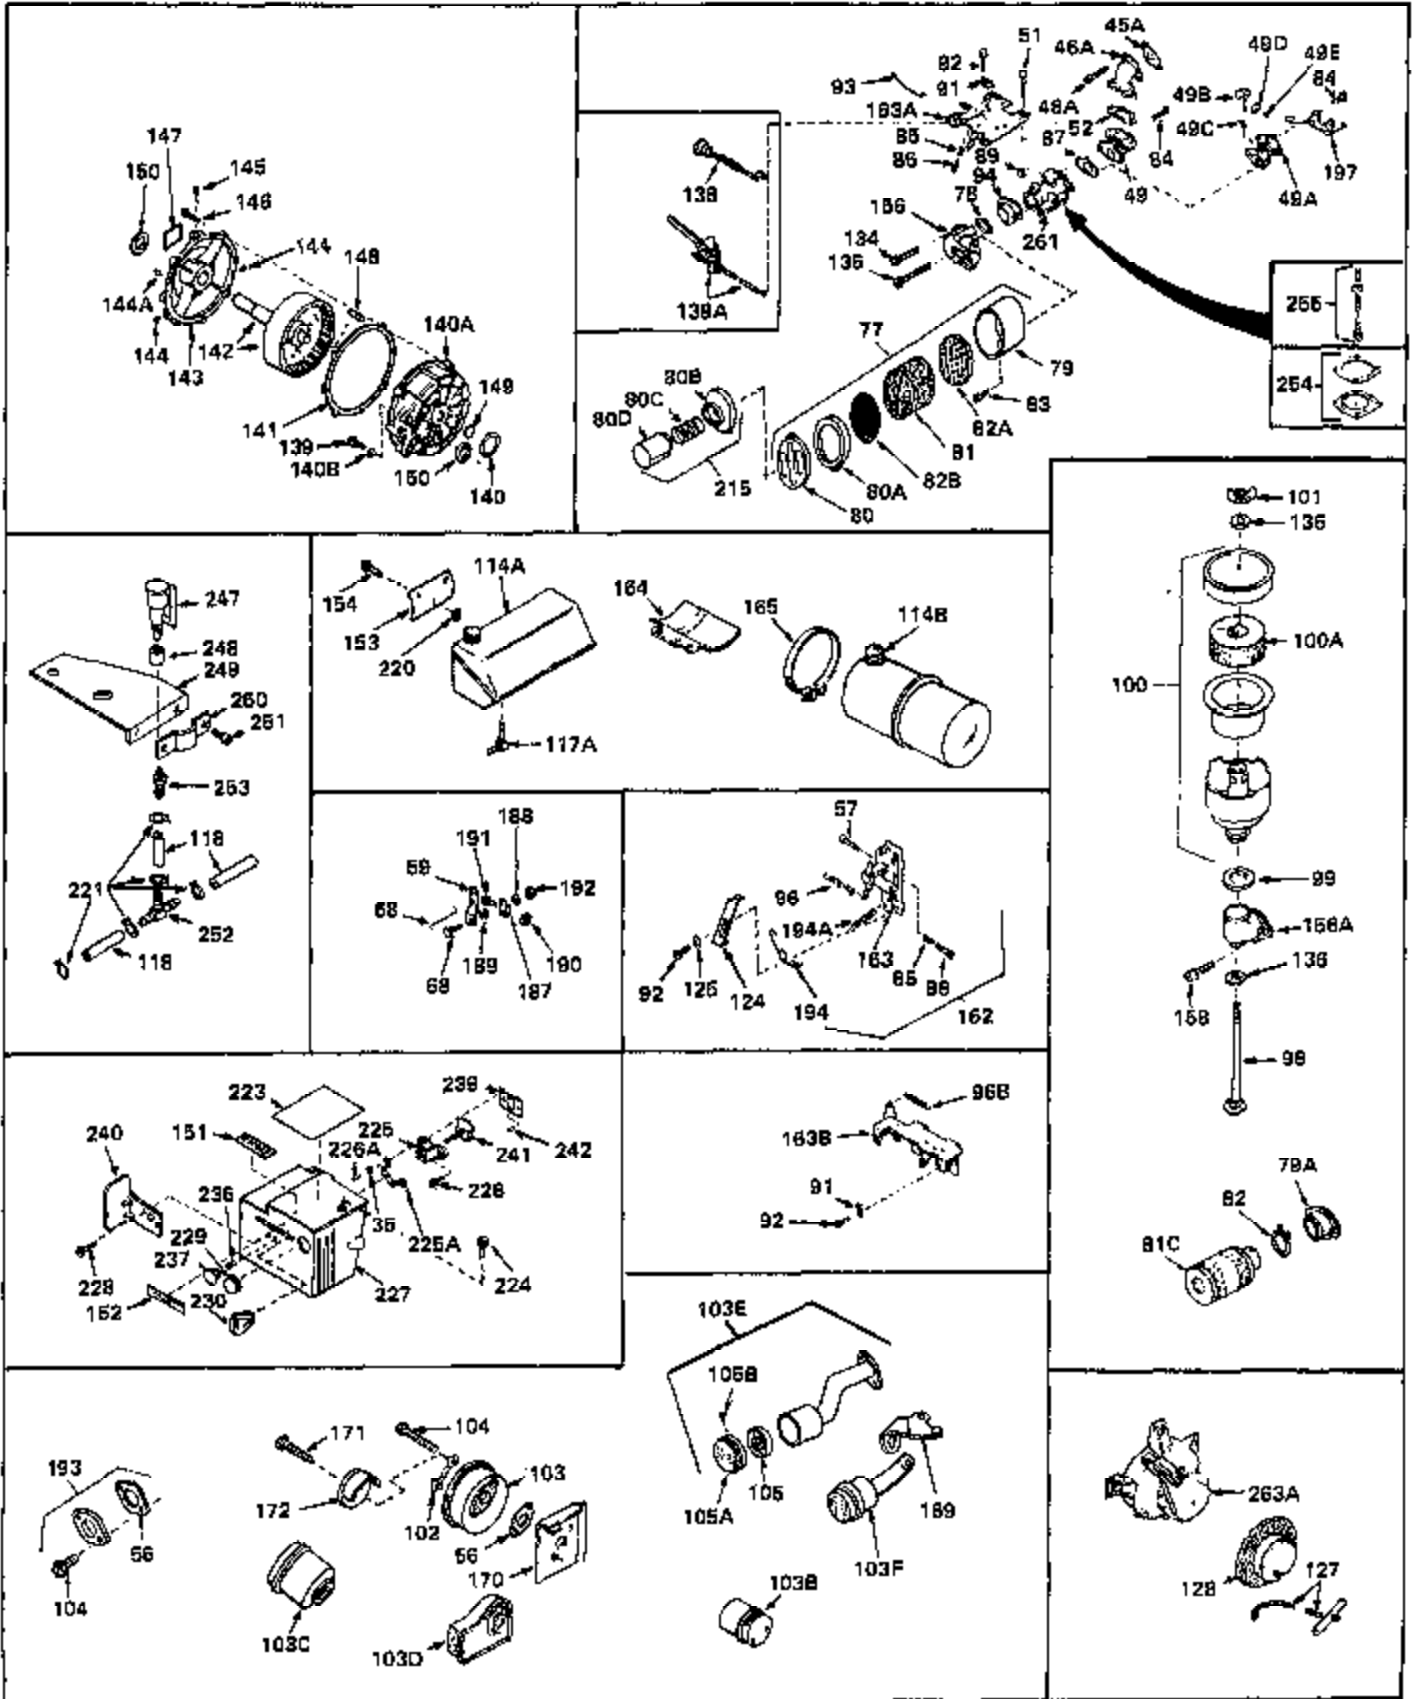

Engine Parts List #2

Ref #	Part Number	Qty	Description
36	8269	0	Washer
45A	30188	0	Gasket, Intake pipe
46A	31429	0	Pipe, Upper intake
48A	650451	0	Screw
49	31430	0	Pipe, Lower intake
51	650454	0	Screw, Fil. flex hd. 1/4-20 x 3/4
52	31340	0	Gasket, Intake pipe
56	30081	0	Gasket, Exhaust
57	28942	0	Screw
57	30091	0	Screw, Hex slotted washer hd., 8-32 x 1/2
57	30200	0	Screw
59	31336	0	Lever, Governor
68	650548	0	Screw, Hex washer hd., 8-32 x 5/16
77	31545	0	Cleaner Assy., Air
78	27272	0	Gasket, Air cleaner
79	31312	0	Body, Air cleaner
80C	450150	0	Spring, Pre-cleaner
80D	450124	0	Bag, Pre-cleaner
80B	31612	0	Cover, Air cleaner
81	29961	0	Element, Air cleaner
82A	29962	0	Screen, Air cleaner
83	28820	0	Screw
83	650163	0	Screw, Fil. hd. Sems, 10-32 x 7/8
83	650399	0	Screw, Phil. fil. hd. Sems, 10-32 x 5/8
83	650709	0	Screw
84	30564	0	Screw
84	6201	0	Screw
84	6202	0	Screw
84	650551	0	Screw, Hex hd. cap, 1/4-28 x 1-1/4
85	28564	0	Spring, Compression
85	31342	0	Spring, Compression
85	32924	0	Spring, Compression
86	29500	0	Screw, Fil. hd. mach., Sems, 8-32 x 3/4
86	650549	0	Screw
86	650688	0	Screw, Hex hd., 10-32 x 1-5/16" (Drilled
87	31688	0	Gasket, Carburetor (1/8 thick)
89	29752	0	Nut
91	27793	0	Clip, Conduit
92	28942	0	Screw
93	32137	0	Link, Control
96	31349	0	Spring, Extension
101	9577	0	Nut, Wing, 10-24
102	30083	0	Plate, Locking
103B	30082A	0	Muffler
103F	33288	0	Muffler
104	27182	0	Screw, Hex hd. cap, 1/4-20 x 3-3/8
104	650253	0	Screw, Hex hd. cap, 1/4-20 x 2-1/4
104	650327	0	Screw, Fil slotted hd. Sems, 114-20 x 2-1/2
104	650493	0	Screw, Hex hd. Sems, 1/4-20 x 1-3/4
104	650561	0	Screw
104	650599	0	Screw, Hex hd. cap, Sems, 1/4-20 x 1-1/2
104	650795	0	Screw, Hex hd. cap, Sems, 1/4-20 x 2-5/16
105	33171	0	Screen, Muffler
105B	650578	0	Screw
105A	33172	0	Cover, Muffler
117A	28584	0	Strainer & Elbow
118	29774	0	Line, Fuel (Braided 8.25")
118	30705	0	Line, Fuel (Braided 16")