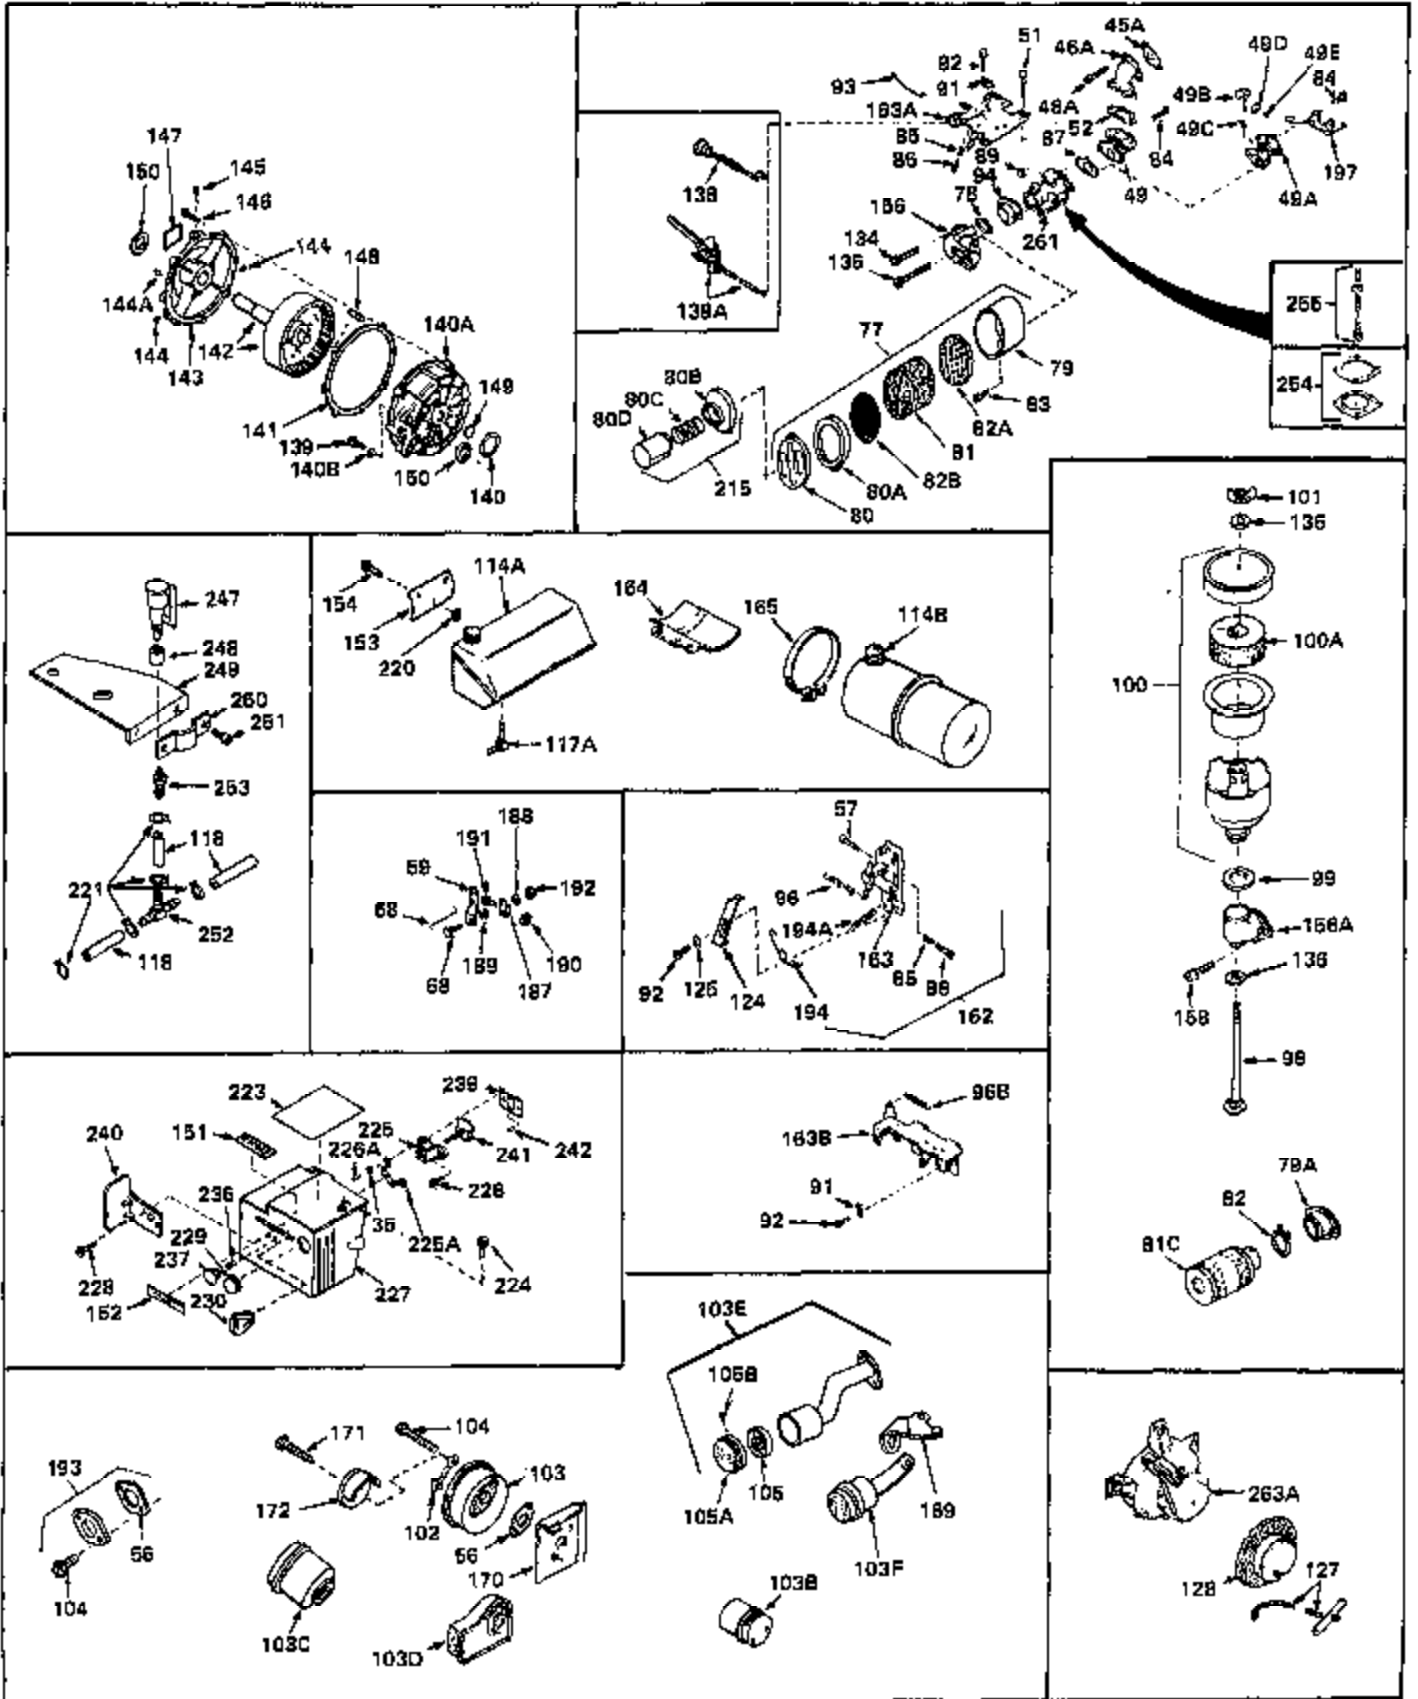

Engine Parts List #2

Ref #	Part Number	Qty	Description
36	8269	0	Washer
45A	30188	0	Gasket, Intake pipe
48A	650451	0	Screw
51	650454	0	Screw, Fil. flex hd. 1/4-20 x 3/4
56	33170	0	Gasket, Exhaust
57	28942	0	Screw
57	30091	0	Screw, Hex slotted washer hd., 8-32 x 1/2
57	30200	0	Screw
59	33302	0	Lever, Governor
68	650548	0	Screw, Hex washer hd., 8-32 x 5/16
77	31545	0	Cleaner Assy., Air
78	27272	0	Gasket, Air cleaner
80D	450124	0	Bag, Pre-cleaner
80C	450150	0	Spring, Pre-cleaner
82A	29962	0	Screen, Air cleaner
83	650163	0	Screw, Fil. hd. Sems, 10-32 x 7/8
83	650399	0	Screw, Phil. fil. hd. Sems, 10-32 x 5/8
83	650709	0	Screw
83	28820	0	Screw
84	30564	0	Screw
84	6201	0	Screw
84	6202	0	Screw
84	650551	0	Screw, Hex hd. cap, 1/4-28 x 1-1/4
85	28564	0	Spring, Compression
85	31342	0	Spring, Compression
85	32924	0	Spring, Compression
86	29500	0	Screw, Fil. hd. mach., Sems, 8-32 x 3/4
86	650549	0	Screw
86	650688	0	Screw, Hex hd., 10-32 x 1-5/16" (Drilled
87	26756	0	Gasket, Carburetor
89	29752	0	Nut
91	27793	0	Clip, Conduit
92	28942	0	Screw
96B	31426	0	Spring, Extension
101	9577	0	Nut, Wing, 10-24
102	30083	0	Plate, Locking
103E	33223	0	Muffler
103F	33288	0	Muffler
104	27182	0	Screw, Hex hd. cap, 1/4-20 x 3-3/8
104	650253	0	Screw, Hex hd. cap, 1/4-20 x 2-1/4
104	650327	0	Screw, Fil slotted hd. Sems, 114-20 x 2-1/2
104	650493	0	Screw, Hex hd. Sems, 1/4-20 x 1-3/4
104	650561	0	Screw
104	650599	0	Screw, Hex hd. cap, Sems, 1/4-20 x 1-1/2
104	650795	0	Screw, Hex hd. cap, Sems, 1/4-20 x 2-5/16
105A	33172	0	Cover, Muffler
105B	650578	0	Screw
105	33171	0	Screen, Muffler
117A	28584	0	Strainer & Elbow
118	29774	0	Line, Fuel (Braided 8.25")
118	30705	0	Line, Fuel (Braided 16")
118	30962	0	Line, Fuel (Braided 32")
134	650163	0	Screw, Fil. hd. Sems, 10-32 x 7/8
135	650520	0	Screw
135	650544	0	Screw, Pan flex hd., 10-24 x 7/8
136	27183	0	Washer, Fiber
136	31905	0	Washer, Paper
138A	24522	0	Control, Throttle