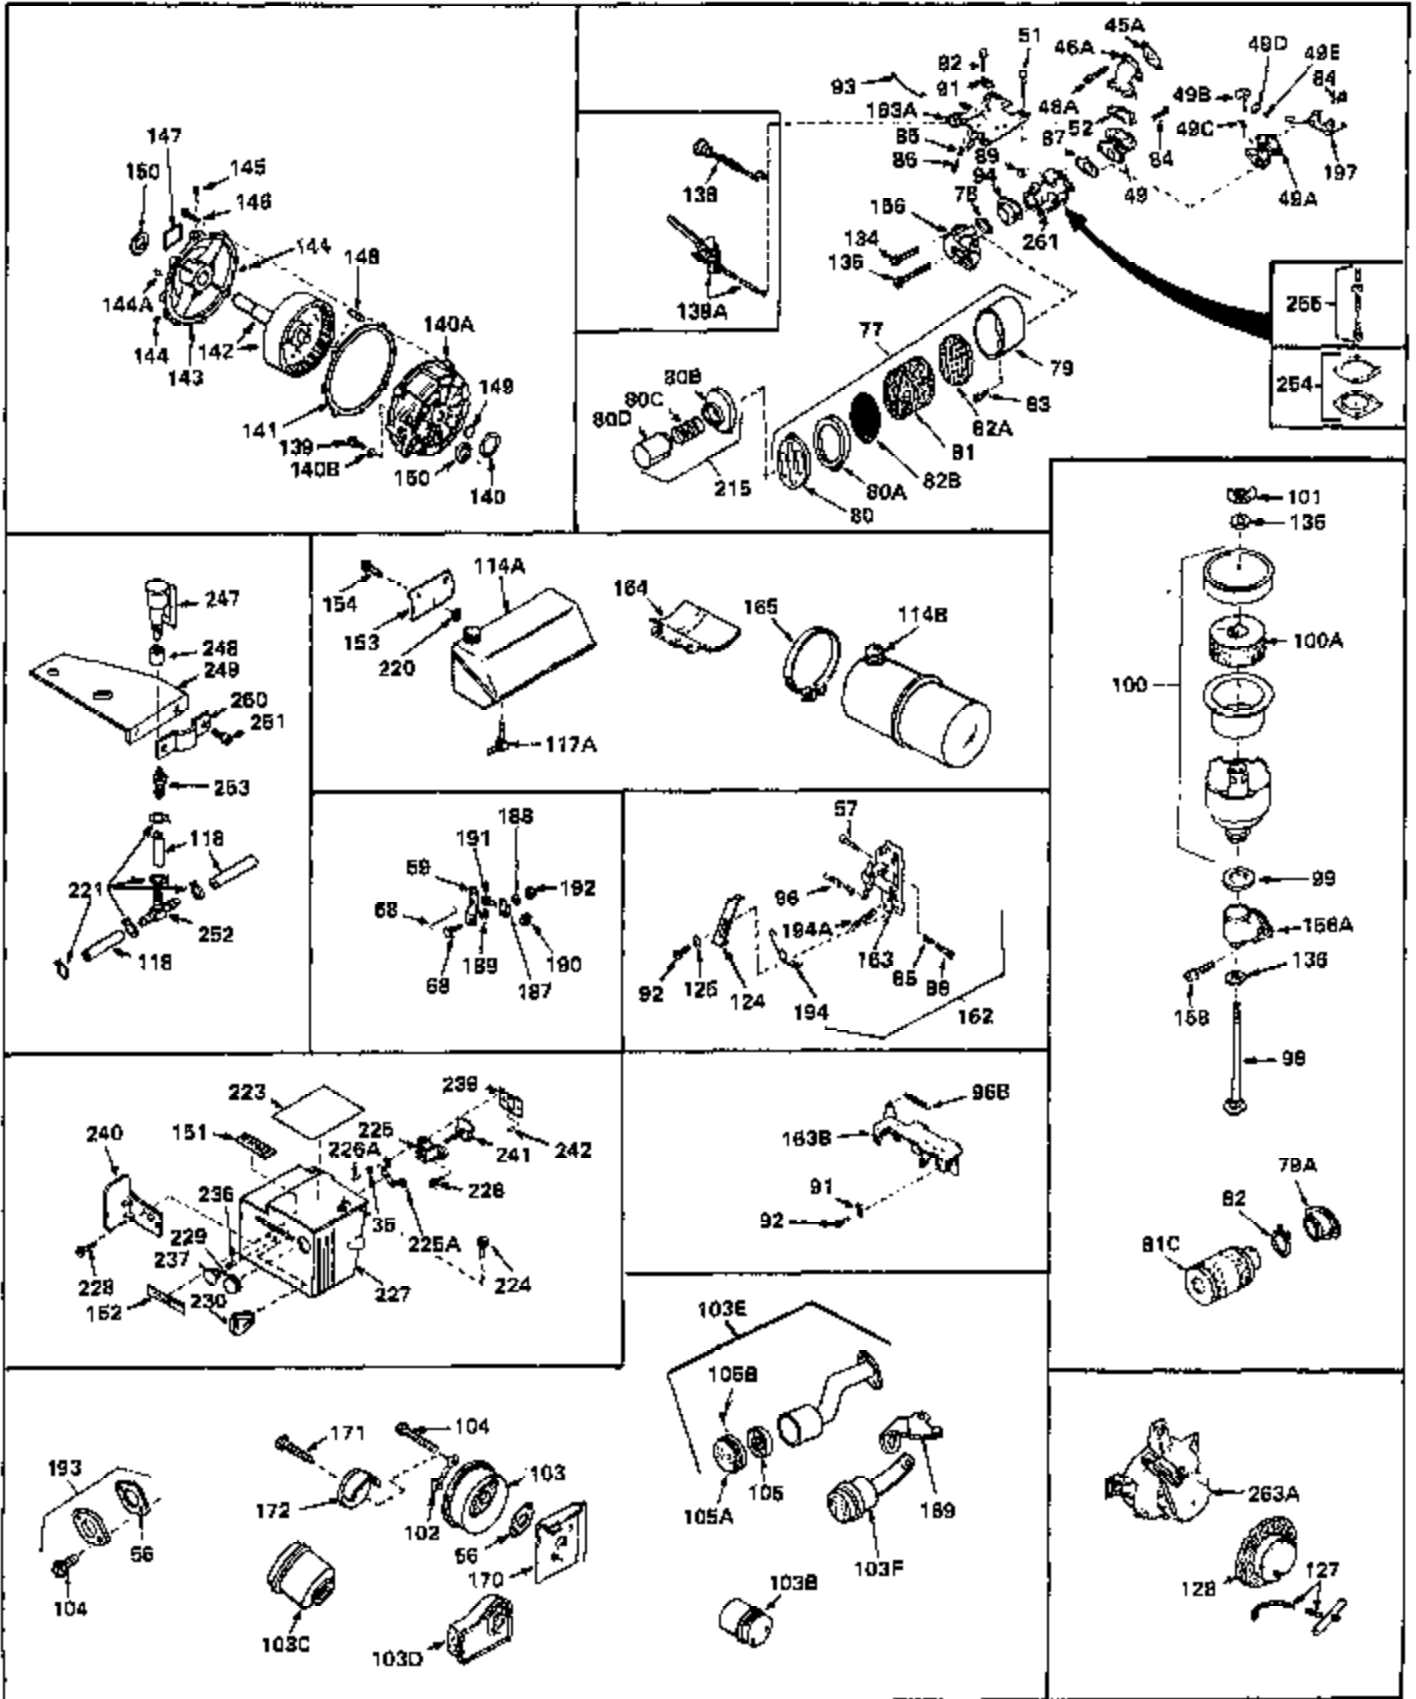

Engine Parts List #2

Ref #	Part Number	Qty	Description
36	8269	0	Washer
45A	30188	0	Gasket, Intake pipe
48A	650451	0	Screw
51	650454	0	Screw, Fil. flex hd. 1/4-20 x 3/4
56	30081	0	Gasket, Exhaust
57	28942	0	Screw
57	30091	0	Screw, Hex slotted washer hd., 8-32 x 1/2
57	30200	0	Screw
59	31510	0	Lever, Governor
68	650548	0	Screw, Hex washer hd., 8-32 x 5/16
77	31545	0	Cleaner Assy., Air
78	27272	0	Gasket, Air cleaner
79	450208	0	Body, Air cleaner
80C	450150	0	Spring, Pre-cleaner
80	32302	0	Cover, Air cleaner
80D	450124	0	Bag, Pre-cleaner
81	29961	0	Element, Air cleaner
82A	29962	0	Screen, Air cleaner
83	28820	0	Screw
83	650163	0	Screw, Fil. hd. Sems, 10-32 x 7/8
83	650399	0	Screw, Phil. fil. hd. Sems, 10-32 x 5/8
83	650709	0	Screw
84	30564	0	Screw
84	6201	0	Screw
84	6202	0	Screw
84	650551	0	Screw, Hex hd. cap, 1/4-28 x 1-1/4
85	28564	0	Spring, Compression
85	31342	0	Spring, Compression
85	32924	0	Spring, Compression
86	29500	0	Screw, Fil. hd. mach., Sems, 8-32 x 3/4
86	650549	0	Screw
86	650688	0	Screw, Hex hd., 10-32 x 1-5/16" (Drilled
87	26756	0	Gasket, Carburetor
89	29752	0	Nut
91	27793	0	Clip, Conduit
92	28942	0	Screw
96B	31426	0	Spring, Extension
101	9577	0	Nut, Wing, 10-24
102	30083	0	Plate, Locking
103	30996	0	Muffler
103F	33288	0	Muffler
104	27182	0	Screw, Hex hd. cap, 1/4-20 x 3-3/8
104	650253	0	Screw, Hex hd. cap, 1/4-20 x 2-1/4
104	650327	0	Screw, Fil slotted hd. Sems, 114-20 x 2-1/2
104	650493	0	Screw, Hex hd. Sems, 1/4-20 x 1-3/4
104	650561	0	Screw
104	650599	0	Screw, Hex hd. cap, Sems, 1/4-20 x 1-1/2
104	650795	0	Screw, Hex hd. cap, Sems, 1/4-20 x 2-5/16
105	33171	0	Screen, Muffler
105B	650578	0	Screw
105A	33172	0	Cover, Muffler
117A	28584	0	Strainer & Elbow
118	29774	0	Line, Fuel (Braided 8.25")
118	30705	0	Line, Fuel (Braided 16")
118	30962	0	Line, Fuel (Braided 32")
134	650163	0	Screw, Fil. hd. Sems, 10-32 x 7/8
135	650520	0	Screw
135	650544	0	Screw, Pan flex hd., 10-24 x 7/8