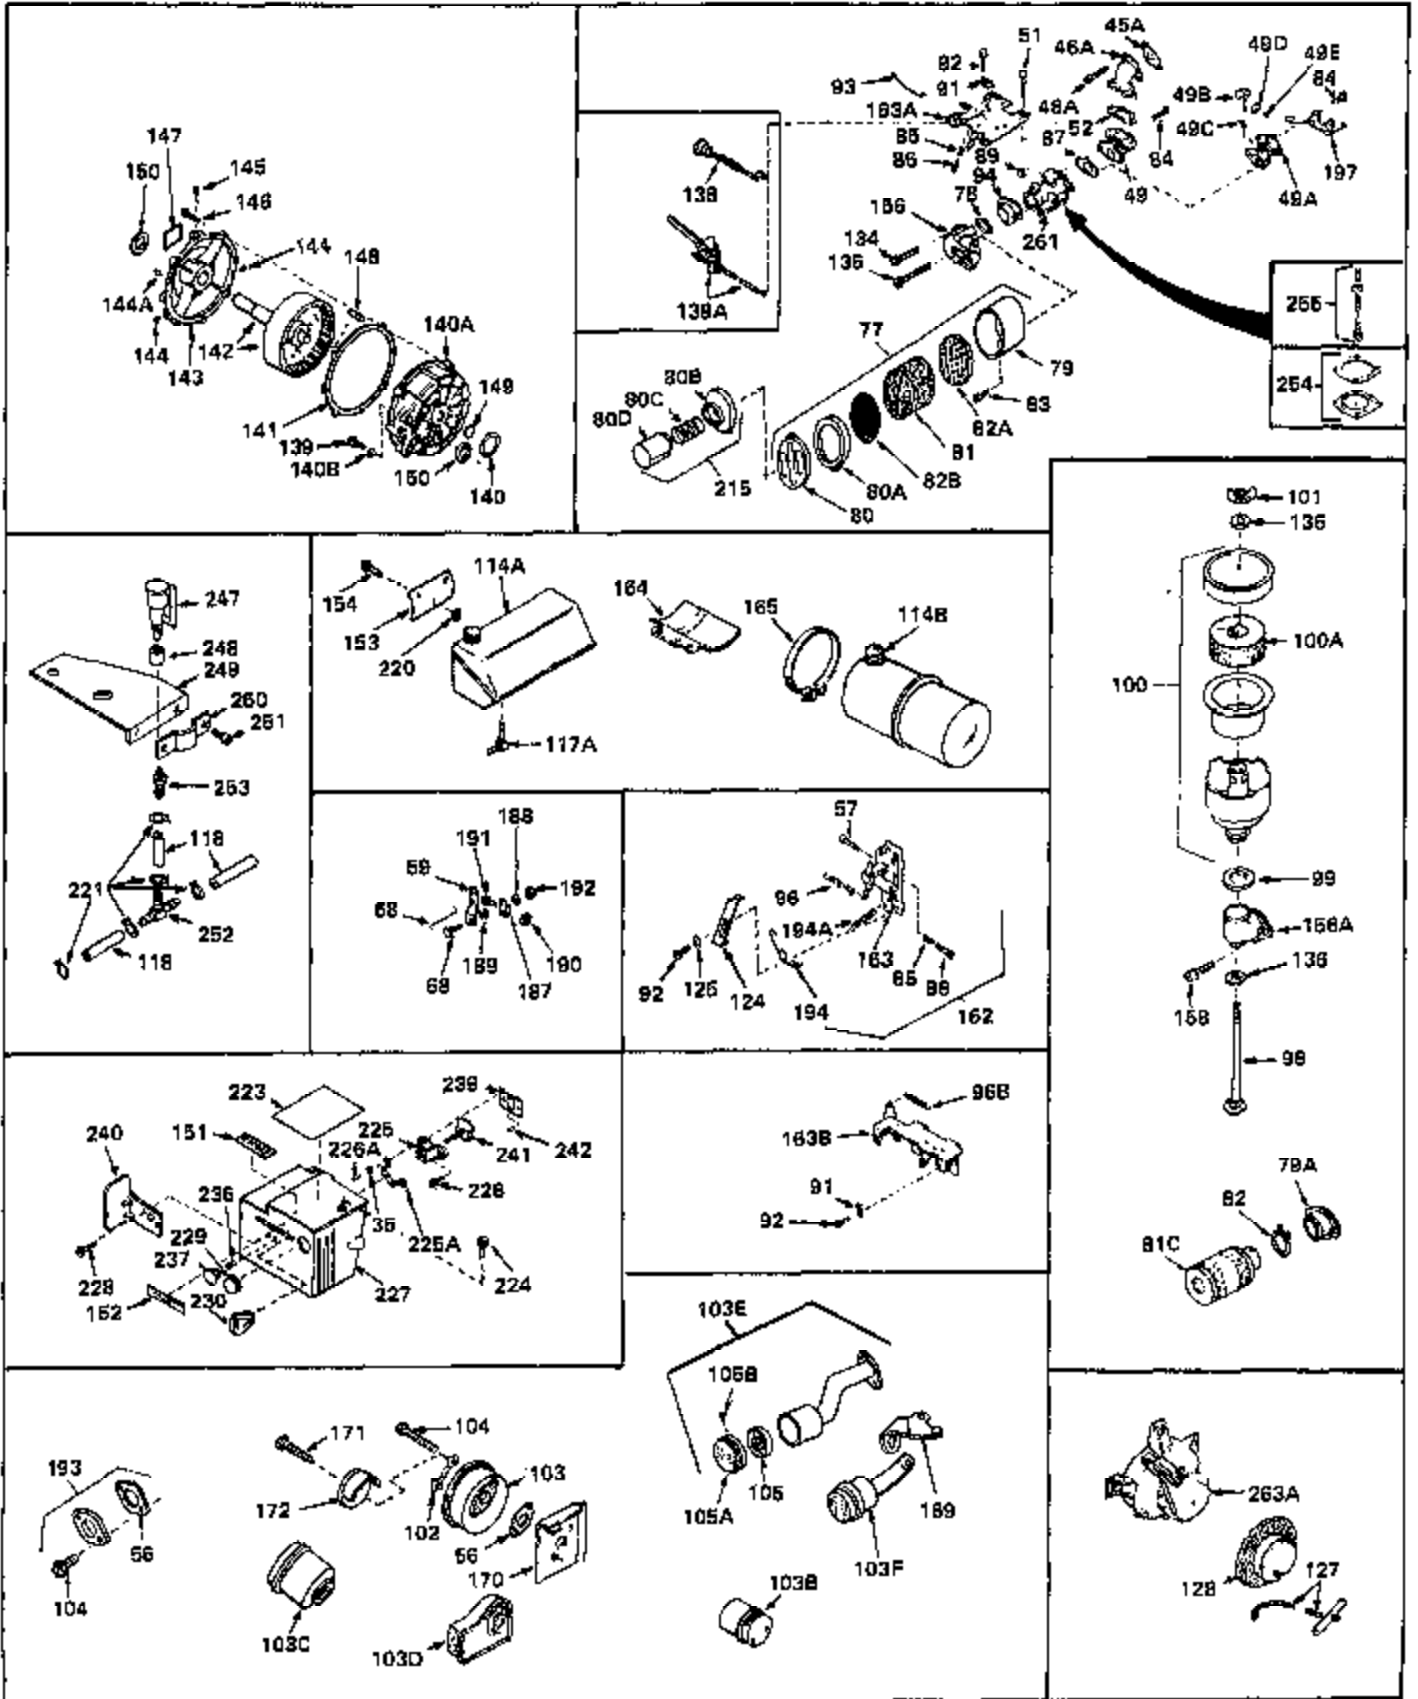

Engine Parts List #2

Ref #	Part Number	Qty	Description
36	8269	0	Washer
45A	30188	0	Gasket, Intake pipe
46A	31429	0	Pipe, Upper intake
48A	650451	0	Screw
49	31430	0	Pipe, Lower intake
51	650454	0	Screw, Fil. flex hd. 1/4-20 x 3/4
52	31340	0	Gasket, Intake pipe
56	30081	0	Gasket, Exhaust
57	28942	0	Screw
57	30091	0	Screw, Hex slotted washer hd., 8-32 x 1/2
57	30200	0	Screw
59	31336	0	Lever, Governor
68	650548	0	Screw, Hex washer hd., 8-32 x 5/16
77	31545	0	Cleaner Assy., Air
78	27272	0	Gasket, Air cleaner
79	31312	0	Body, Air cleaner
80D	450124	0	Bag, Pre-cleaner
80	30585	0	Cover, Air cleaner
80C	450150	0	Spring, Pre-cleaner
81	29961	0	Element, Air cleaner
82A	29962	0	Screen, Air cleaner
83	28820	0	Screw
83	650163	0	Screw, Fil. hd. Sems, 10-32 x 7/8
83	650399	0	Screw, Phil. fil. hd. Sems, 10-32 x 5/8
83	650709	0	Screw
84	30564	0	Screw
84	6201	0	Screw
84	6202	0	Screw
84	650551	0	Screw, Hex hd. cap, 1/4-28 x 1-1/4
85	28564	0	Spring, Compression
85	31342	0	Spring, Compression
85	32924	0	Spring, Compression
86	29500	0	Screw, Fil. hd. mach., Sems, 8-32 x 3/4
86	650549	0	Screw
86	650688	0	Screw, Hex hd., 10-32 x 1-5/16" (Drilled
87	31688	0	Gasket, Carburetor (1/8 thick)
89	29752	0	Nut
91	27793	0	Clip, Conduit
92	28942	0	Screw
96	31349	0	Spring, Extension
101	9577	0	Nut, Wing, 10-24
102	30083	0	Plate, Locking
103	30996	0	Muffler
103F	33288	0	Muffler
104	27182	0	Screw, Hex hd. cap, 1/4-20 x 3-3/8
104	650253	0	Screw, Hex hd. cap, 1/4-20 x 2-1/4
104	650327	0	Screw, Fil slotted hd. Sems, 114-20 x 2-1/2
104	650493	0	Screw, Hex hd. Sems, 1/4-20 x 1-3/4
104	650561	0	Screw
104	650599	0	Screw, Hex hd. cap, Sems, 1/4-20 x 1-1/2
104	650795	0	Screw, Hex hd. cap, Sems, 1/4-20 x 2-5/16
105A	33172	0	Cover, Muffler
105B	650578	0	Screw
105	33171	0	Screen, Muffler
117A	28584	0	Strainer & Elbow
118	29774	0	Line, Fuel (Braided 8.25")
118	30705	0	Line, Fuel (Braided 16")
118	30962	0	Line, Fuel (Braided 32")