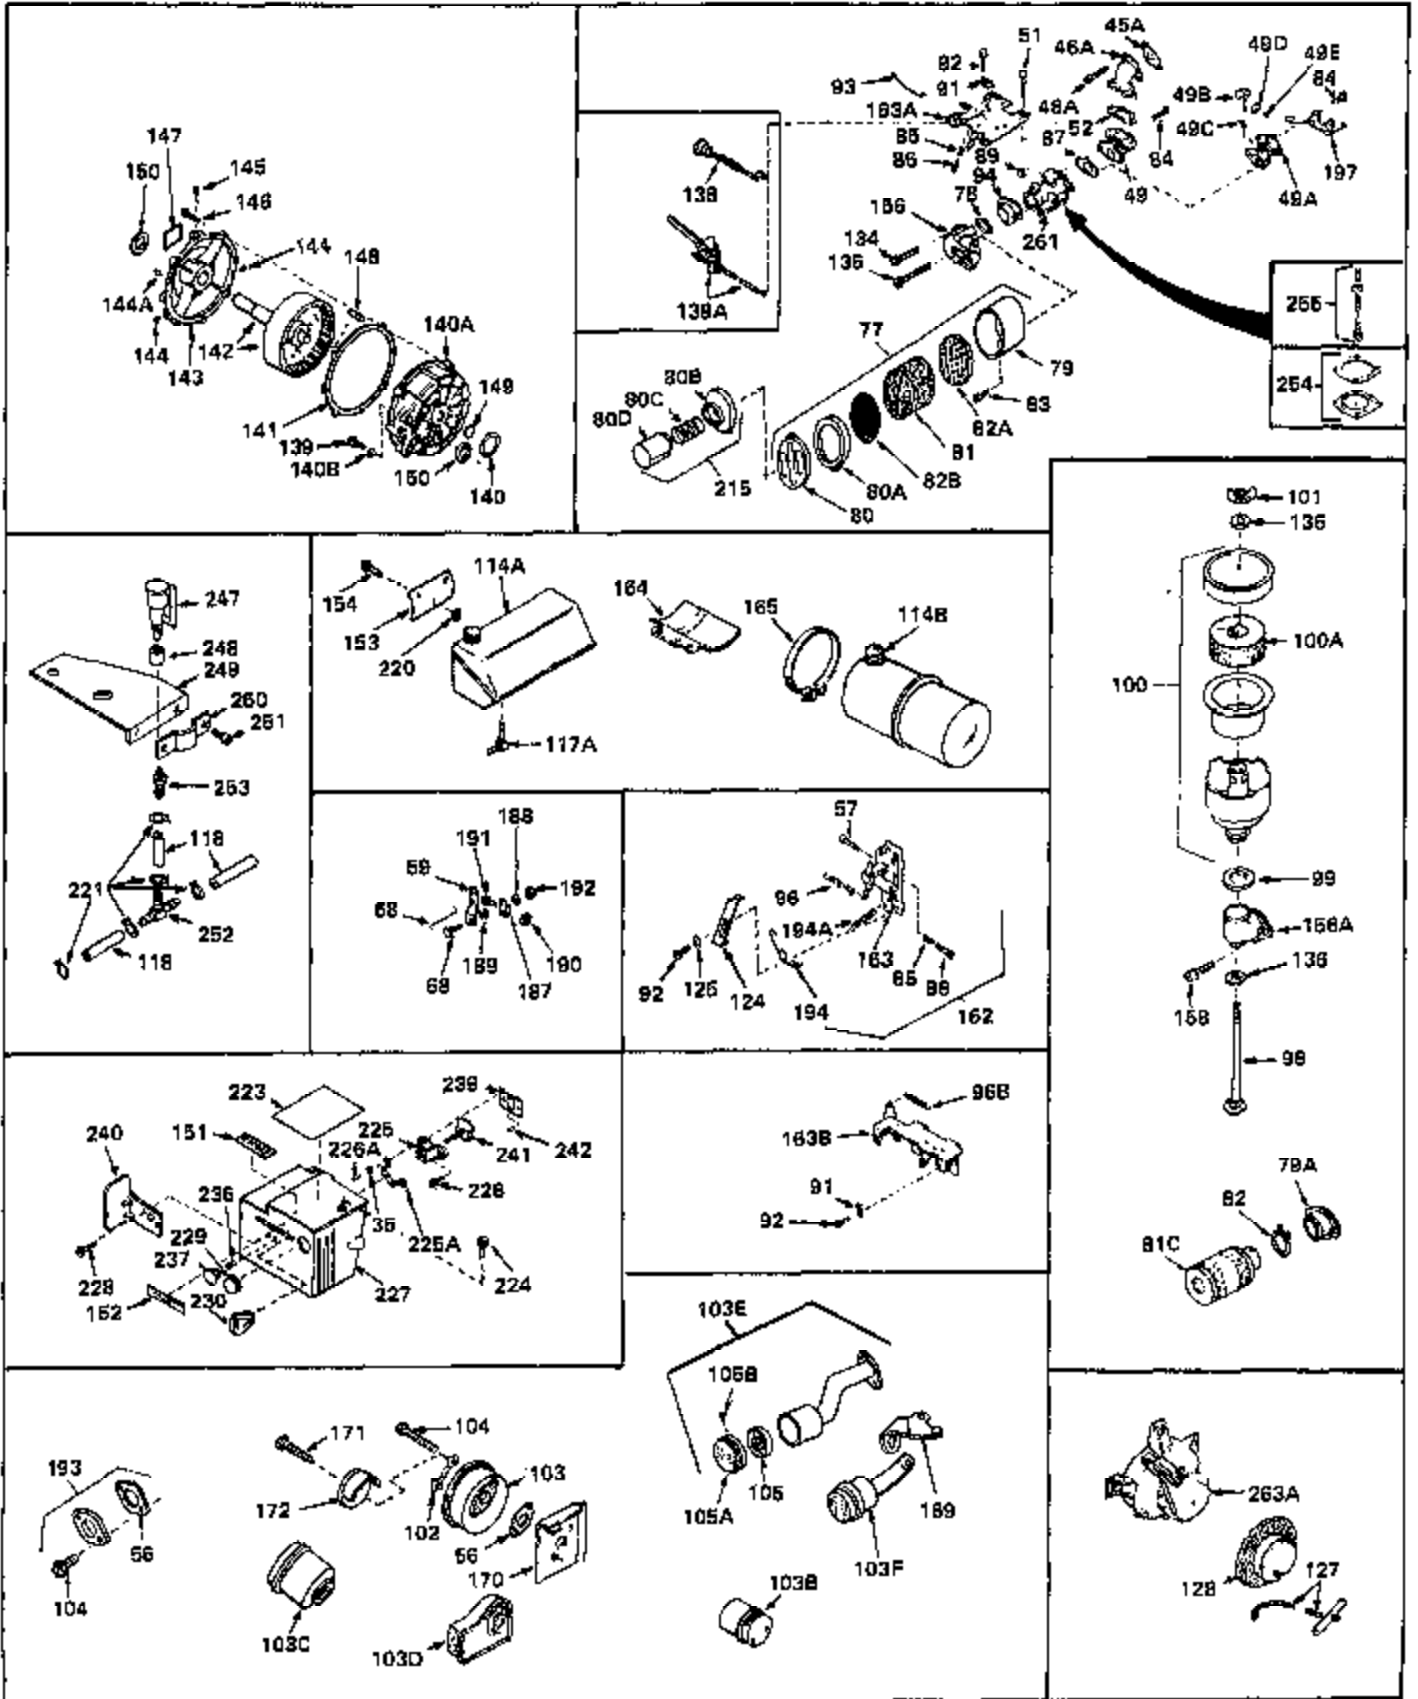

Engine Parts List #2

Ref #	Part Number	Qty	Description
36	8269	0	Washer
45A	30188	0	Gasket, Intake pipe
48A	650451	0	Screw
51	650454	0	Screw, Fil. flex hd. 1/4-20 x 3/4
57	28942	0	Screw
57	30091	0	Screw, Hex slotted washer hd., 8-32 x 1/2
57	30200	0	Screw
59	31510	0	Lever, Governor
68	650548	0	Screw, Hex washer hd., 8-32 x 5/16
77	31545	0	Cleaner Assy., Air
78	27272	0	Gasket, Air cleaner
79	450214	0	Body, Air cleaner
80C	450150	0	Spring, Pre-cleaner
80D	450124	0	Bag, Pre-cleaner
80A	450216	0	Cover, Air cleaner
81	450215	0	Element, Air cleaner
82A	29962	0	Screen, Air cleaner
82B	450205	0	Screen, Air cleaner
83	28820	0	Screw
83	650163	0	Screw, Fil. hd. Sems, 10-32 x 7/8
83	650399	0	Screw, Phil. fil. hd. Sems, 10-32 x 5/8
83	650709	0	Screw
84	30564	0	Screw
84	6201	0	Screw
84	6202	0	Screw
84	650551	0	Screw, Hex hd. cap, 1/4-28 x 1-1/4
85	28564	0	Spring, Compression
85	31342	0	Spring, Compression
85	32924	0	Spring, Compression
86	29500	0	Screw, Fil. hd. mach., Sems, 8-32 x 3/4
86	650549	0	Screw
86	650688	0	Screw, Hex hd., 10-32 x 1-5/16" (Drilled
87	26756	0	Gasket, Carburetor
89	29752	0	Nut
91	27793	0	Clip, Conduit
92	28942	0	Screw
96B	31426	0	Spring, Extension
101	9577	0	Nut, Wing, 10-24
102	30083	0	Plate, Locking
103F	33288	0	Muffler
104	27182	0	Screw, Hex hd. cap, 1/4-20 x 3-3/8
104	650253	0	Screw, Hex hd. cap, 1/4-20 x 2-1/4
104	650327	0	Screw, Fil slotted hd. Sems, 114-20 x 2-1/2
104	650493	0	Screw, Hex hd. Sems, 1/4-20 x 1-3/4
104	650561	0	Screw
104	650599	0	Screw, Hex hd. cap, Sems, 1/4-20 x 1-1/2
104	650795	0	Screw, Hex hd. cap, Sems, 1/4-20 x 2-5/16
105A	33172	0	Cover, Muffler
105B	650578	0	Screw
105	33171	0	Screen, Muffler
117A	28584	0	Strainer & Elbow
118	29774	0	Line, Fuel (Braided 8.25")
118	30705	0	Line, Fuel (Braided 16")
118	30962	0	Line, Fuel (Braided 32")
134	650163	0	Screw, Fil. hd. Sems, 10-32 x 7/8
135	650520	0	Screw
135	650544	0	Screw, Pan flex hd., 10-24 x 7/8
136	27183	0	Washer, Fiber