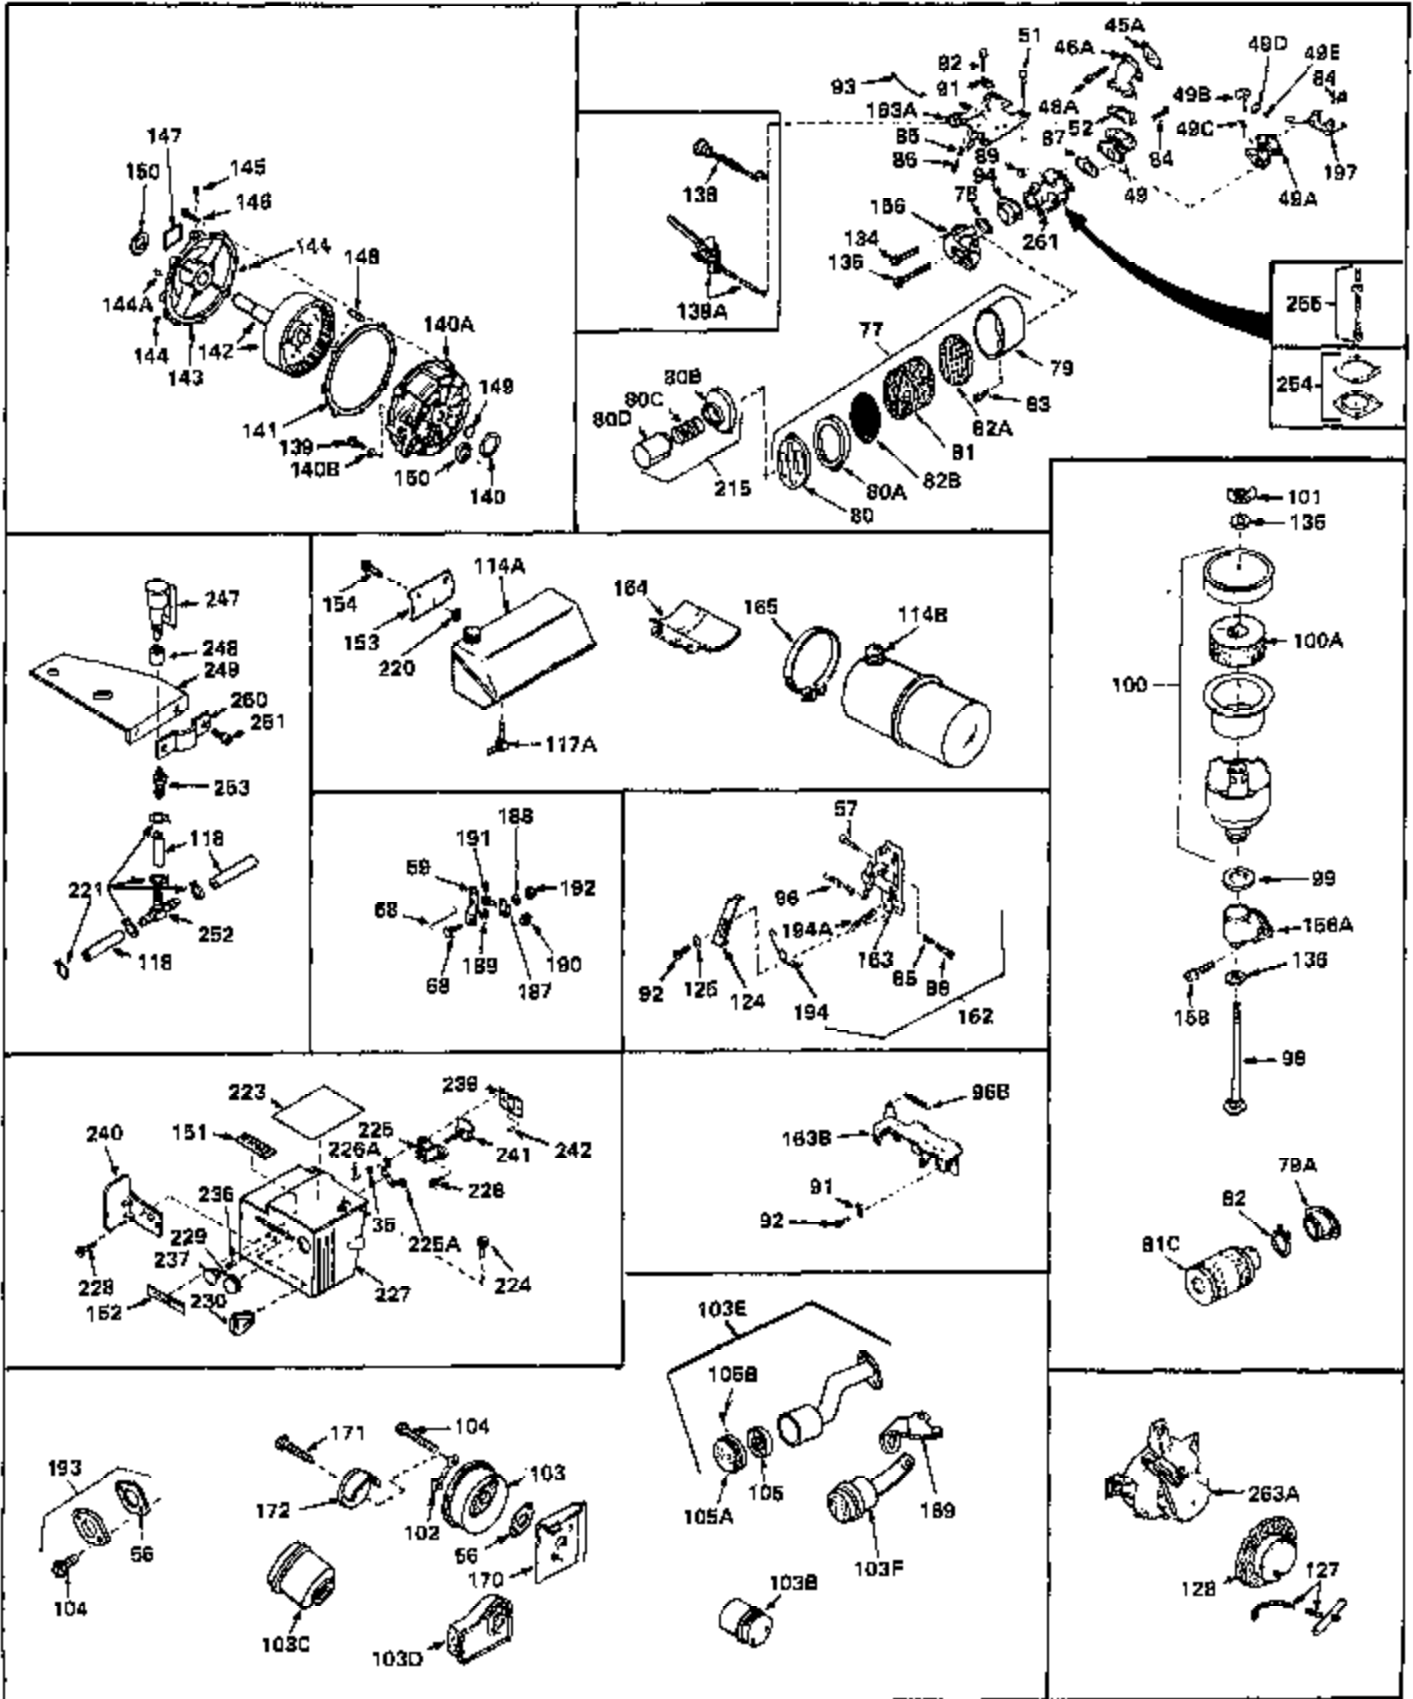

Engine Parts List #2

Ref #	Part Number	Qty	Description
36	8269	0	Washer
45A	30188	0	Gasket, Intake pipe
46A	31429	0	Pipe, Upper intake
48A	650451	0	Screw
49	31430	0	Pipe, Lower intake
51	650454	0	Screw, Fil. flex hd. 1/4-20 x 3/4
52	31340	0	Gasket, Intake pipe
57	28942	0	Screw
57	30091	0	Screw, Hex slotted washer hd., 8-32 x 1/2
57	30200	0	Screw
59	31336	0	Lever, Governor
68	650548	0	Screw, Hex washer hd., 8-32 x 5/16
77	31545	0	Cleaner Assy., Air
78	27272	0	Gasket, Air cleaner
79	450208	0	Body, Air cleaner
80	32302	0	Cover, Air cleaner
80D	450124	0	Bag, Pre-cleaner
80C	450150	0	Spring, Pre-cleaner
81	29961	0	Element, Air cleaner
82A	29962	0	Screen, Air cleaner
83	28820	0	Screw
83	650163	0	Screw, Fil. hd. Sems, 10-32 x 7/8
83	650399	0	Screw, Phil. fil. hd. Sems, 10-32 x 5/8
83	650709	0	Screw
84	30564	0	Screw
84	6201	0	Screw
84	6202	0	Screw
84	650551	0	Screw, Hex hd. cap, 1/4-28 x 1-1/4
85	28564	0	Spring, Compression
85	31342	0	Spring, Compression
85	32924	0	Spring, Compression
86	29500	0	Screw, Fil. hd. mach., Sems, 8-32 x 3/4
86	650549	0	Screw
86	650688	0	Screw, Hex hd., 10-32 x 1-5/16" (Drilled
87	31688	0	Gasket, Carburetor (1/8 thick)
89	29752	0	Nut
91	27793	0	Clip, Conduit
92	28942	0	Screw
96	31349	0	Spring, Extension
101	9577	0	Nut, Wing, 10-24
102	30083	0	Plate, Locking
103F	33288	0	Muffler
104	27182	0	Screw, Hex hd. cap, 1/4-20 x 3-3/8
104	650253	0	Screw, Hex hd. cap, 1/4-20 x 2-1/4
104	650327	0	Screw, Fil slotted hd. Sems, 114-20 x 2-1/2
104	650493	0	Screw, Hex hd. Sems, 1/4-20 x 1-3/4
104	650561	0	Screw
104	650599	0	Screw, Hex hd. cap, Sems, 1/4-20 x 1-1/2
104	650795	0	Screw, Hex hd. cap, Sems, 1/4-20 x 2-5/16
105A	33172	0	Cover, Muffler
105B	650578	0	Screw
105	33171	0	Screen, Muffler
117A	28584	0	Strainer & Elbow
118	29774	0	Line, Fuel (Braided 8.25")
118	30705	0	Line, Fuel (Braided 16")
118	30962	0	Line, Fuel (Braided 32")
134	650163	0	Screw, Fil. hd. Sems, 10-32 x 7/8
135	650520	0	Screw