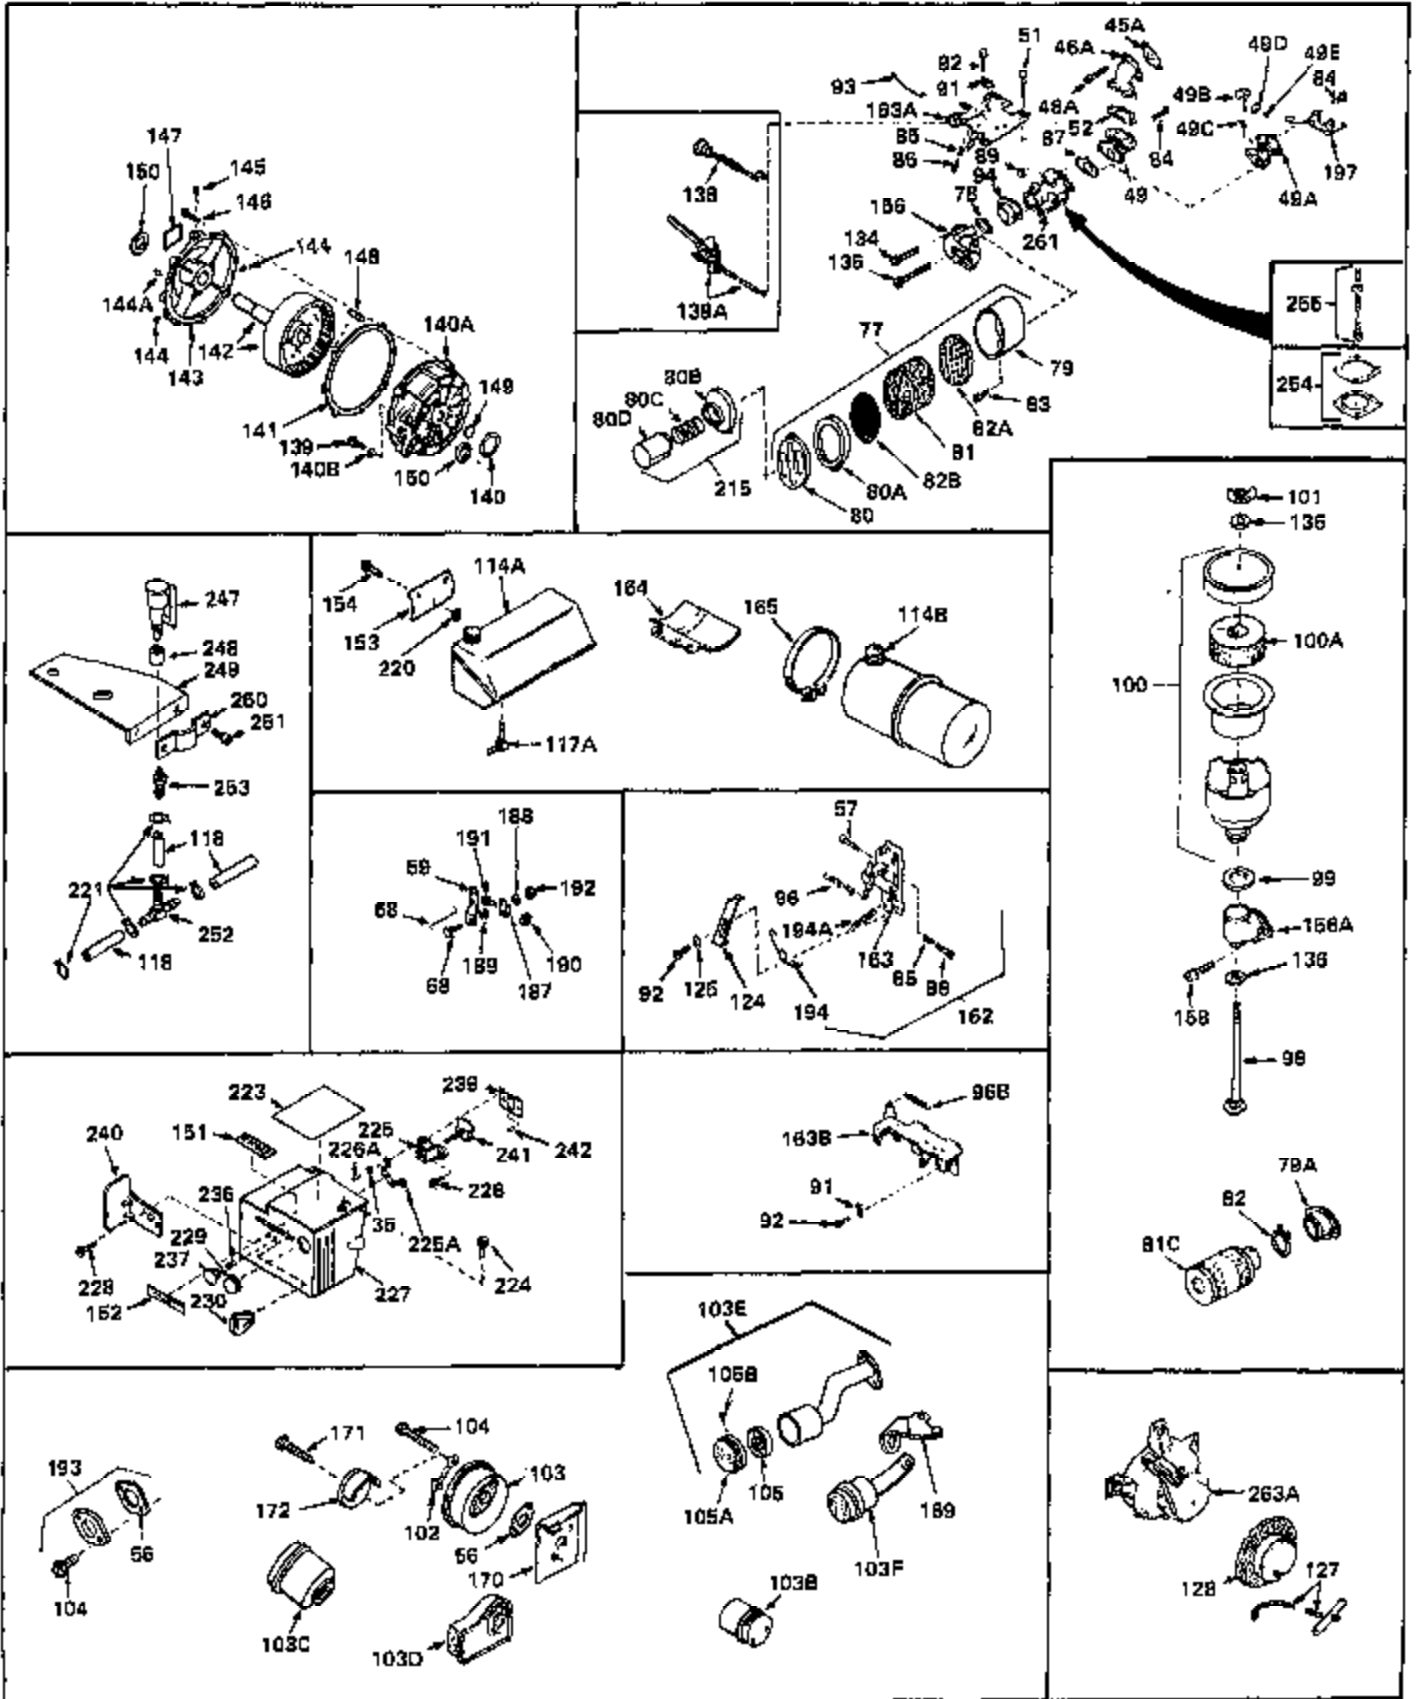

Engine Parts List #2

Ref #	Part Number	Qty	Description
36	8269	0	Washer
45A	30188	0	Gasket, Intake pipe
46A	31429	0	Pipe, Upper intake
48A	650451	0	Screw
49	31430	0	Pipe, Lower intake
51	650454	0	Screw, Fil. flex hd. 1/4-20 x 3/4
52	31340	0	Gasket, Intake pipe
56	30081	0	Gasket, Exhaust
57	28942	0	Screw
57	30091	0	Screw, Hex slotted washer hd., 8-32 x 1/2
57	30200	0	Screw
59	31336	0	Lever, Governor
68	650548	0	Screw, Hex washer hd., 8-32 x 5/16
77	31545	0	Cleaner Assy., Air
78	27272	0	Gasket, Air cleaner
79	450208	0	Body, Air cleaner
80	30585	0	Cover, Air cleaner
80D	450124	0	Bag, Pre-cleaner
80C	450150	0	Spring, Pre-cleaner
81	29961	0	Element, Air cleaner
82A	29962	0	Screen, Air cleaner
83	28820	0	Screw
83	650163	0	Screw, Fil. hd. Sems, 10-32 x 7/8
83	650399	0	Screw, Phil. fil. hd. Sems, 10-32 x 5/8
83	650709	0	Screw
84	30564	0	Screw
84	6201	0	Screw
84	6202	0	Screw
84	650551	0	Screw, Hex hd. cap, 1/4-28 x 1-1/4
85	28564	0	Spring, Compression
85	31342	0	Spring, Compression
85	32924	0	Spring, Compression
86	29500	0	Screw, Fil. hd. mach., Sems, 8-32 x 3/4
86	650549	0	Screw
86	650688	0	Screw, Hex hd., 10-32 x 1-5/16" (Drilled
87	31688	0	Gasket, Carburetor (1/8 thick)
89	29752	0	Nut
91	27793	0	Clip, Conduit
92	28942	0	Screw
101	9577	0	Nut, Wing, 10-24
102	30083	0	Plate, Locking
103F	33288	0	Muffler
103	30996	0	Muffler
104	27182	0	Screw, Hex hd. cap, 1/4-20 x 3-3/8
104	650253	0	Screw, Hex hd. cap, 1/4-20 x 2-1/4
104	650327	0	Screw, Fil slotted hd. Sems, 114-20 x 2-1/2
104	650493	0	Screw, Hex hd. Sems, 1/4-20 x 1-3/4
104	650561	0	Screw
104	650599	0	Screw, Hex hd. cap, Sems, 1/4-20 x 1-1/2
104	650795	0	Screw, Hex hd. cap, Sems, 1/4-20 x 2-5/16
105B	650578	0	Screw
105A	33172	0	Cover, Muffler
105	33171	0	Screen, Muffler
117A	28584	0	Strainer & Elbow
118	29774	0	Line, Fuel (Braided 8.25")
118	30705	0	Line, Fuel (Braided 16")
118	30962	0	Line, Fuel (Braided 32")
134	650163	0	Screw, Fil. hd. Sems, 10-32 x 7/8