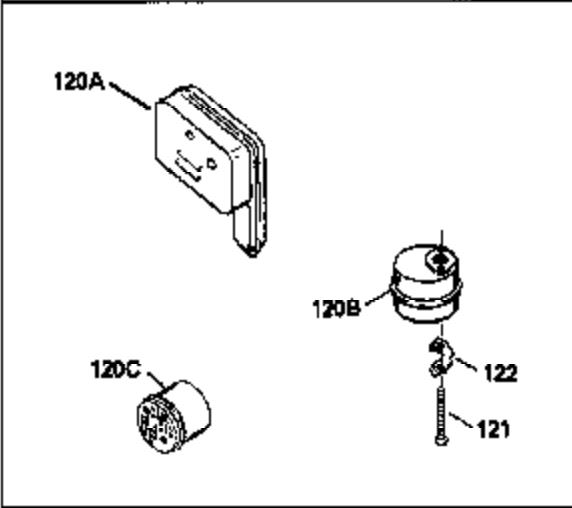

Ref #	Part Number	Qty	Description
17A	32875		Connecting Rod (Incl. 18A)
18A	32610A		Connecting Rod Bolt
51	30200		Screw, 10-24 x 9/16"
61A	650451		Screw, 1/4-20 x 1"
68	33150		Control Bracket
69	32924		Speed Adjusting Screw Spring
70	650688		Screw, 10-32 x 1"
73	32971		Air Cleaner Adapter
74	650709		Screw, 10-32 x 7/16"
77	27272A		* Air Cleaner Gasket
92A	34961		Ground Wire
98D	35492		Blower Housing
100	30200		Screw, 10-24 x 9/16"
102	33032		Fuel Cap
109A	33155A		Speed Control Ass'y.
116	27793		Conduit Clip
117	28942		Screw, 10-32 x 3/8"
120C	34613		Muffler (Incl. 121)
121	650795		Screw, 1/4-20 x 2-1/4"
122	33753		Locking Plate
130	650816		Flywheel Nut
131	650815		Belleville Washer
132C	35000		Starter Cup
134B	35392		Starter Plug
192	650884		Screw, 8-32 x 1/2"
198A	35168		Rope Guide Bracket Ass'y.
228	34985		Starter Rope Retainer
256C	590621		Rewind Starter