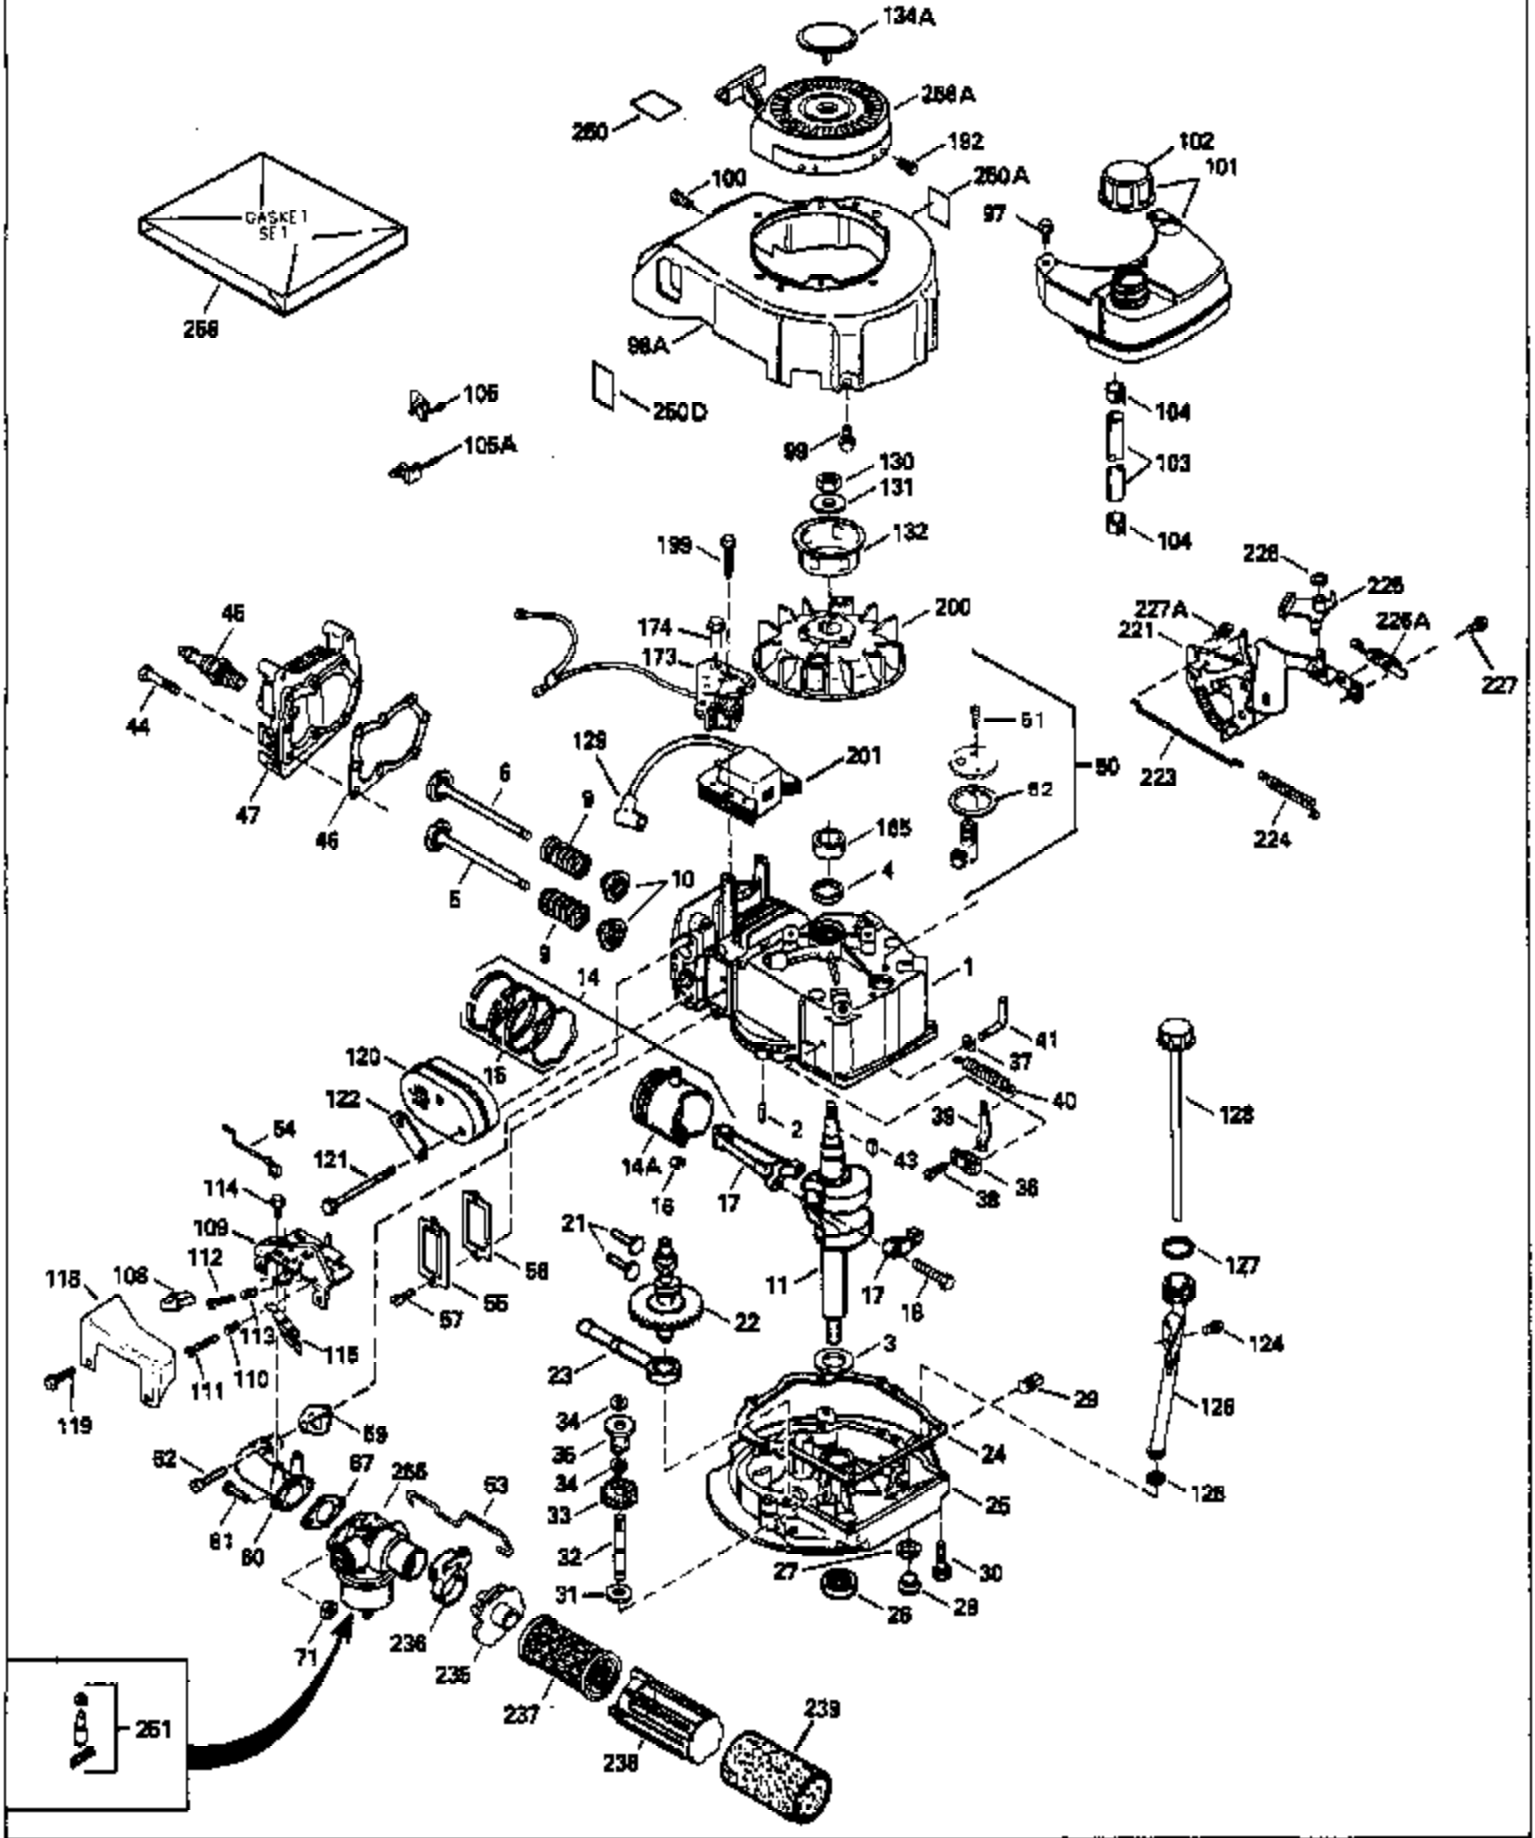

ILLUSTRATION SHOWS TYPICAL PARTS ONLY. ORDER BY PART NUMBER. PARTS NOT LISTED ARE SUPPLIED BY OEM.

Engine Parts List #1

Ref #	Part Number	Qty	Description
1	35007		Cylinder Ass'y. (Incl. 2, 4, 50, 51 & 52)
2	26727		Dowel Pin
3	32323		Washer
4	32600		Oil Seal
5	29314B		Intake Valve (Std.) (Incl. 10)
5	29315C		Intake Valve (1/32" OS) (Incl. 10)
6	29313C		Exhaust Valve (Std.) (Incl. 10)
6	29315C		Exhaust Valve (1/32" OS) (Incl. 10)
9	31672		Valve Spring
10	31673		Lower Valve Spring Cap
11	34577		Crankshaft
14	34535		Piston, Pin & Ring Set (Std.)
14	34536		Piston, Pin & Ring Set (.010 OS)
14	34537		Piston, Pin & Ring Set (.020 OS)
14A	33562B		Piston & Pin Ass'y. (Std.) (Incl. 16)
14A	33563B		Piston & Pin Ass'y. (.010 OS) (Incl. 16)
14A	33564B		Piston & Pin Ass'y. (.020 OS) (Incl. 16)
15	33567		Ring Set (Std.)
15	33568		Ring Set (.010 OS)
15	35569		Ring Set (.020 OS)
16	20381		Piston Pin Retaining Ring
17A	32875		Connecting Rod (Incl. 18A)
18A	32610A		Connecting Rod Bolt
21	27241		Valve Lifter
22	33553		Camshaft (Mech. Compression Release)
23	29914		Oil Pump Ass'y.
24	35261		* Mounting Flange Gasket
25	34311B		Mounting Flange (Incl. 26, 28 & 32)
26	27897		Oil Seal
27	28833		Drain Plug Gasket
28	30572		Oil Drain Plug
30	650488		Screw, 1/4-20 x 1-1/4"
31	35479		Washer
32	30574		Governor Shaft
33	30591		Governor Gear Ass'y. (Incl. 31)
34	29193		Retaining Ring
35	30588A		Governor Spool
36	31335		Governor Lever Clamp
37	28277		Washer
38	650548		Screw, 8-32 x 5/16"
39	32651		Governor Lever
40	31361		Governor Spring
41	30589		Governor Rod (Incl. 37)
43	611004		Flywheel Key
44	6021A		Screw, 5/16-18 x 1-1/2"
45	35395		Resistor Spark Plug (RJ19LM)
46	33554A		* Cylinder Head Gasket
47	34342		Cylinder Head
50	34215		Breather Ass'y. (Incl. 51 & 52)
51	30200		Screw, 10-24 x 9/16"
52	32760A		* Breather Gasket
53	34336		Throttle Link
54	34337		Governor Link
55	32755		Valve Spring Box Cover
56	27234A		* Valve Spring Cover Gasket
57	650128		Screw, 10-24 x 1/2"
59	34690A		* Intake Pipe Gasket
60	33004A		Intake Pipe (Incl. 59)