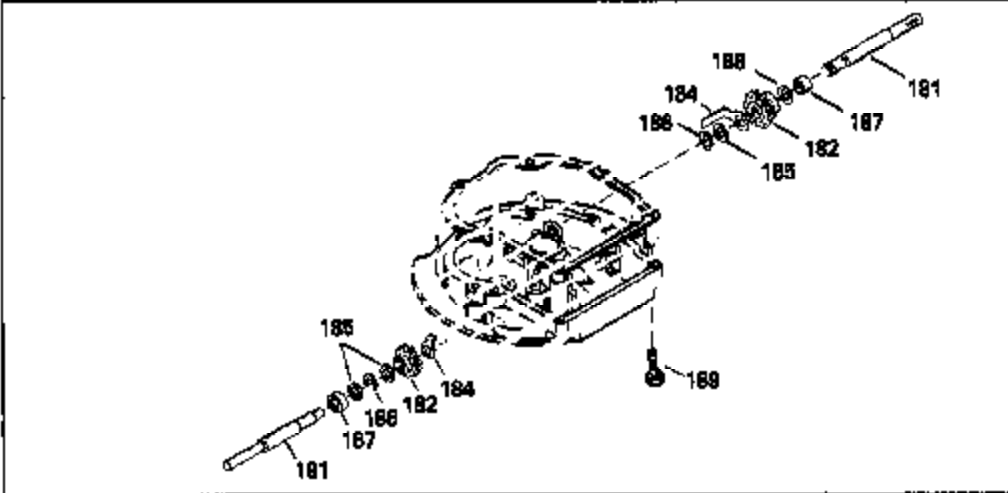

Ref #	Part Number	Qty	Description
17A	32875		Connecting Rod (Incl. 18A)
18A	32610A		Connecting Rod Bolt
51	30200		Screw, 10-24 x 9/16"
61A	650451		Screw, 1/4-20 x 1"
68	33150		Control Bracket
69	32924		Speed Adjusting Screw Spring
70	650688		Screw, 10-32 x 1"
73	32971		Air Cleaner Adapter
74	650709		Screw, 10-32 x 7/16"
77	27272A		* Air Cleaner Gasket
92A	34961		Ground Wire
98D	35492		Blower Housing
100	30200		Screw, 10-24 x 9/16"
102	33032		Fuel Cap
109A	33155A		Speed Control Ass'y.
116	27793		Conduit Clip
117	28942		Screw, 10-32 x 3/8"
120C	34613		Muffler (Incl. 121)
121	650795		Screw, 1/4-20 x 2-1/4"
122	33753		Locking Plate
130	650816		Flywheel Nut
131	650815		Belleville Washer
132C	35000		Starter Cup
134B	35392		Starter Plug
192	650884		Screw, 8-32 x 1/2"
198A	35168		Rope Guide Bracket Ass'y.
228	34985		Starter Rope Retainer
256C	590621		Rewind Starter