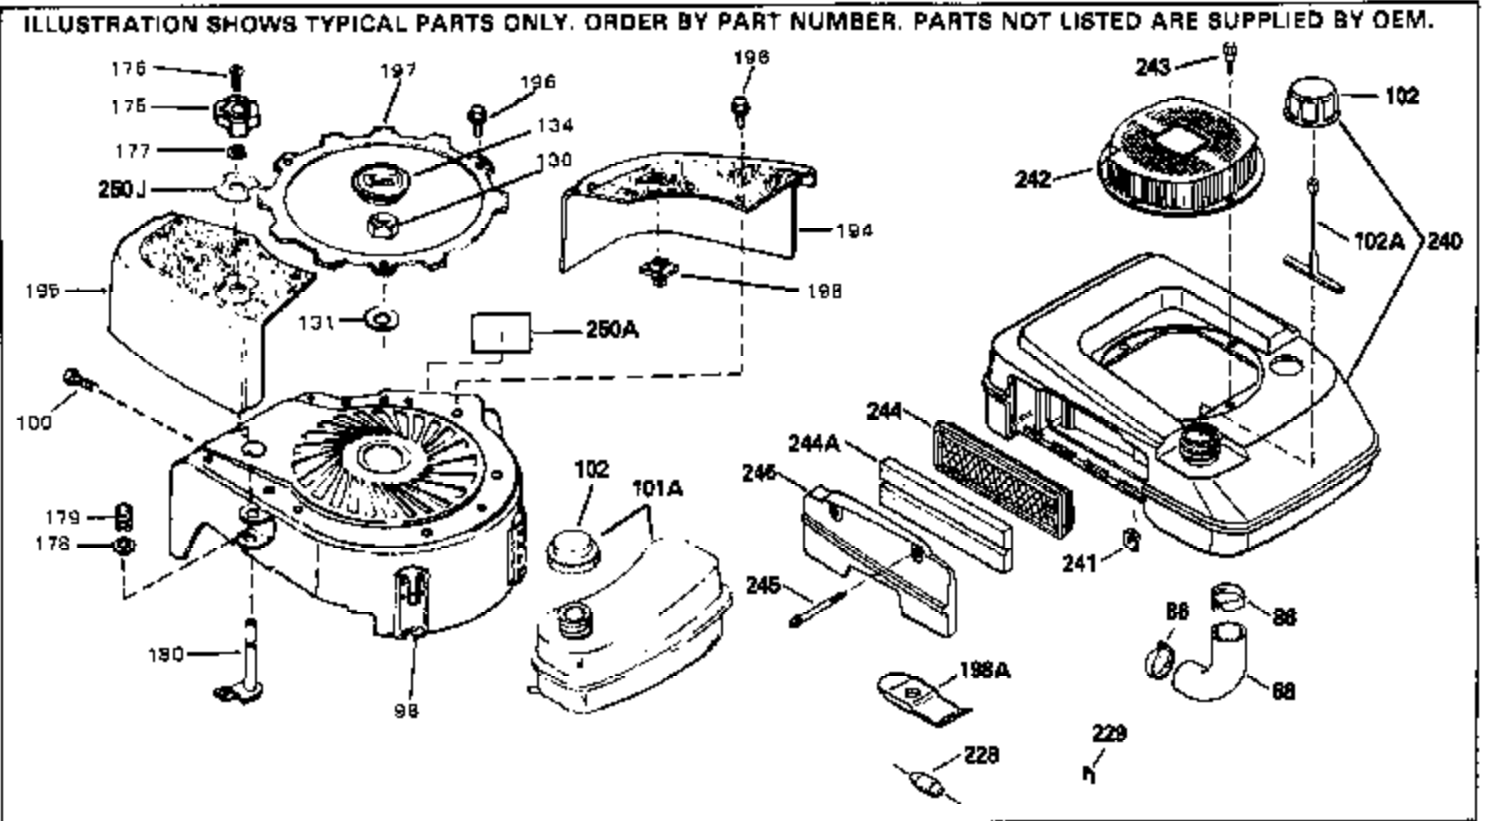

Ref #	Part Number	Qty	Description
17A	32875		Connecting Rod (Incl. 18A)
18A	32610A		Connecting Rod Bolt
51	30200		Screw, 10-24 x 9/16"
61A	650451		Screw, 1/4-20 x 1"
68	33150		Control Bracket
69	32924		Speed Adjusting Screw Spring
70	650688		Screw, 10-32 x 1"
73	32971		Air Cleaner Adapter
74	650709		Screw, 10-32 x 7/16"
77	27272A		* Air Cleaner Gasket
92A	34961		Ground Wire
98D	35492		Blower Housing
100	30200		Screw, 10-24 x 9/16"
102	33032		Fuel Cap
109A	33155A		Speed Control Ass'y.
116	27793		Conduit Clip
117	28942		Screw, 10-32 x 3/8"
120C	34613		Muffler (Incl. 121)
121	650795		Screw, 1/4-20 x 2-1/4"
122	33753		Locking Plate
130	650816		Flywheel Nut
131	650815		Belleville Washer
132C	35000		Starter Cup
134B	35392		Starter Plug
192	650884		Screw, 8-32 x 1/2"
198A	35168		Rope Guide Bracket Ass'y.
228	34985		Starter Rope Retainer
256C	590621		Rewind Starter