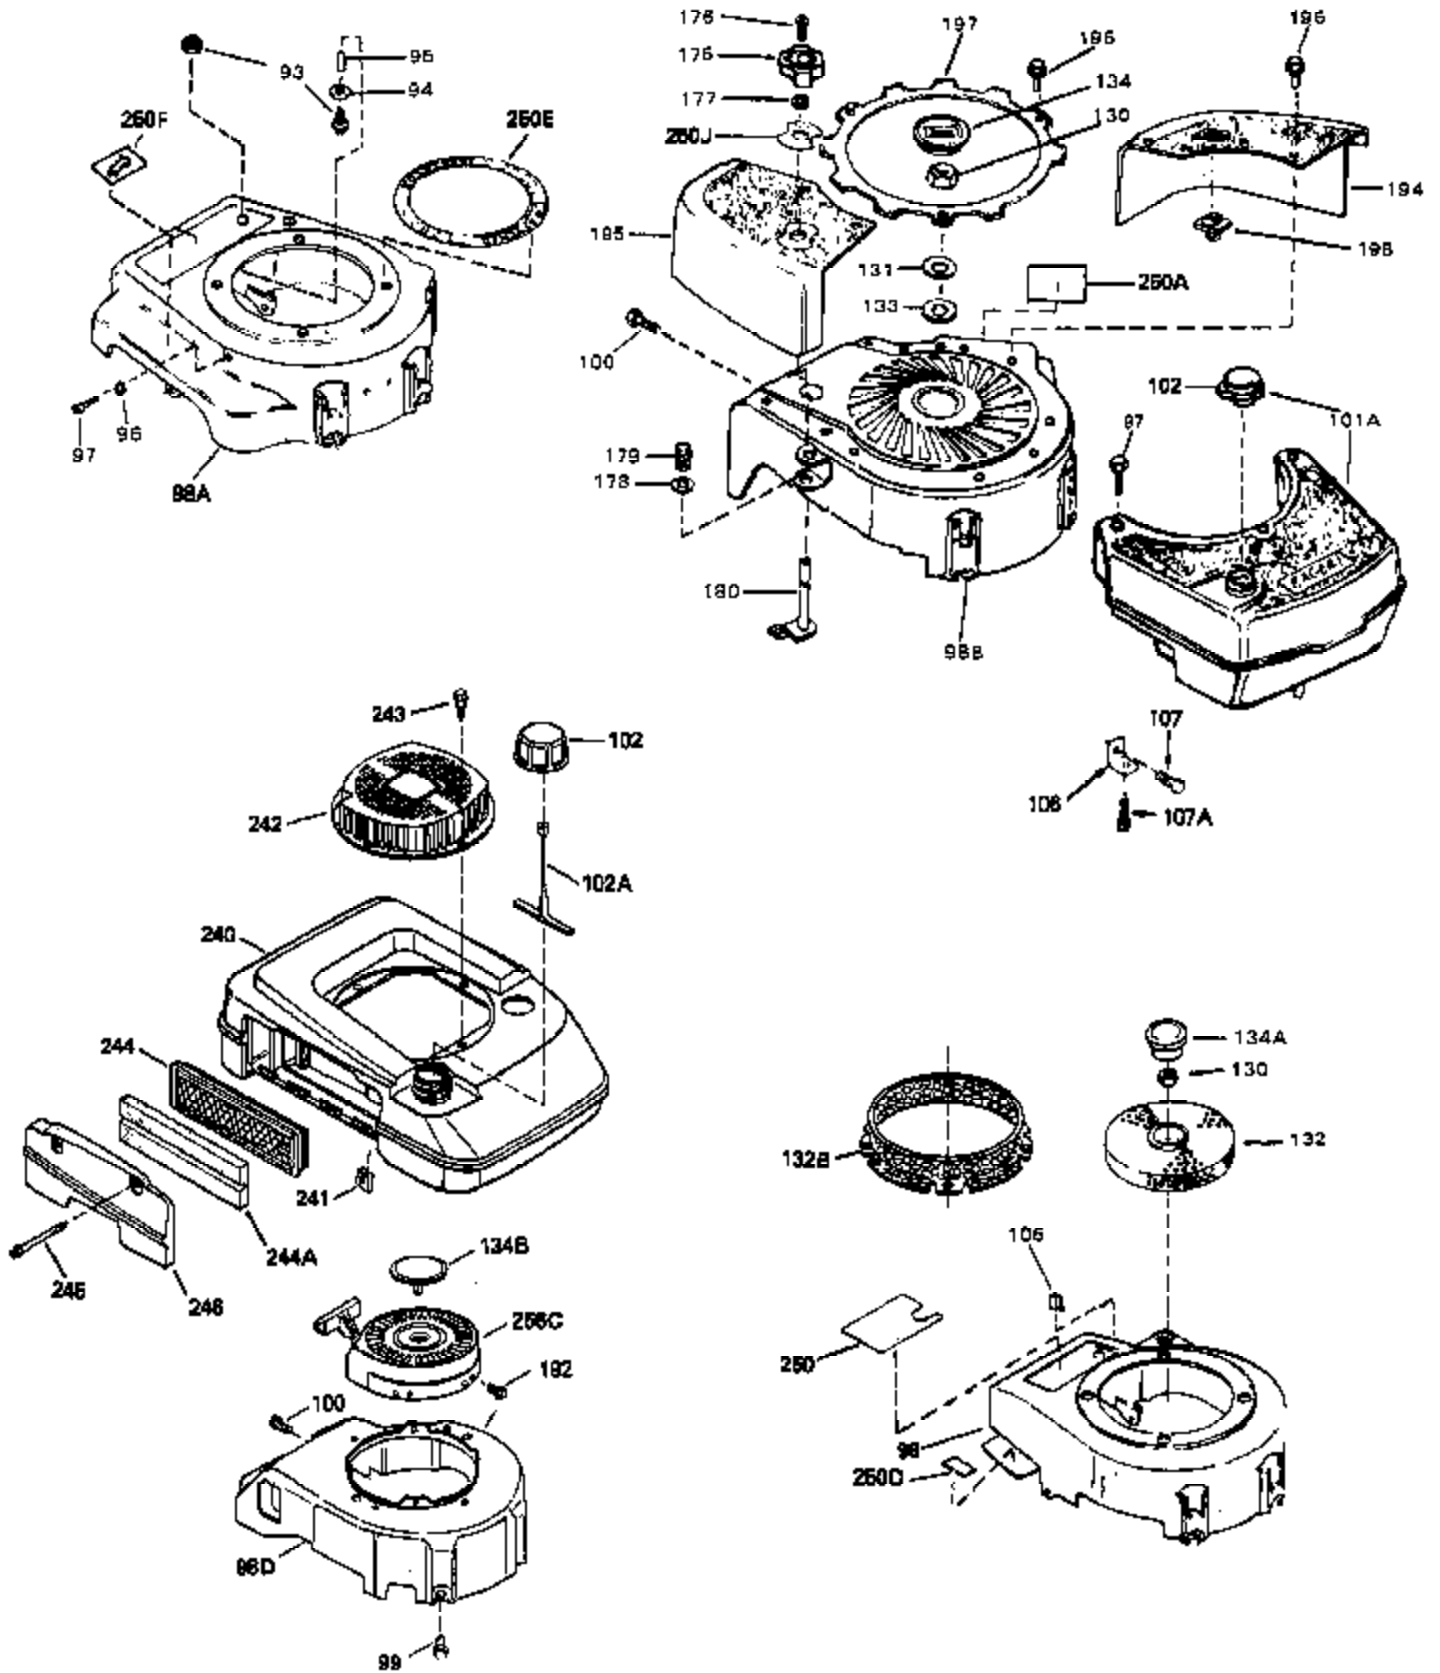

Ref #	Part Number	Qty	Description
98D	35492	0	Housing, Blower
99	650831	0	Screw, Hex washer hd. Powerlok thread,
100	30200	0	Screw
102	33032	0	Cap, Fuel filler (Red Plastic) (Spurt
102	34118	0	Cap, Fuel filler (Red Plastic) (Spurt
102	410144B	0	Cap, Fuel filler (White Plastic) (Std.)
105	27275	0	Clip, Hi-tension wire
130	650816	0	Nut, Flywheel
131	650815	0	Washer, Belleville
132	32237	0	Screen, Flywheel
134B	35392	0	Plug, Starter
192	650884	0	Screw, Hex washer hd., 8-32 x 1/2
256C	590621	0	Starter, Rewind