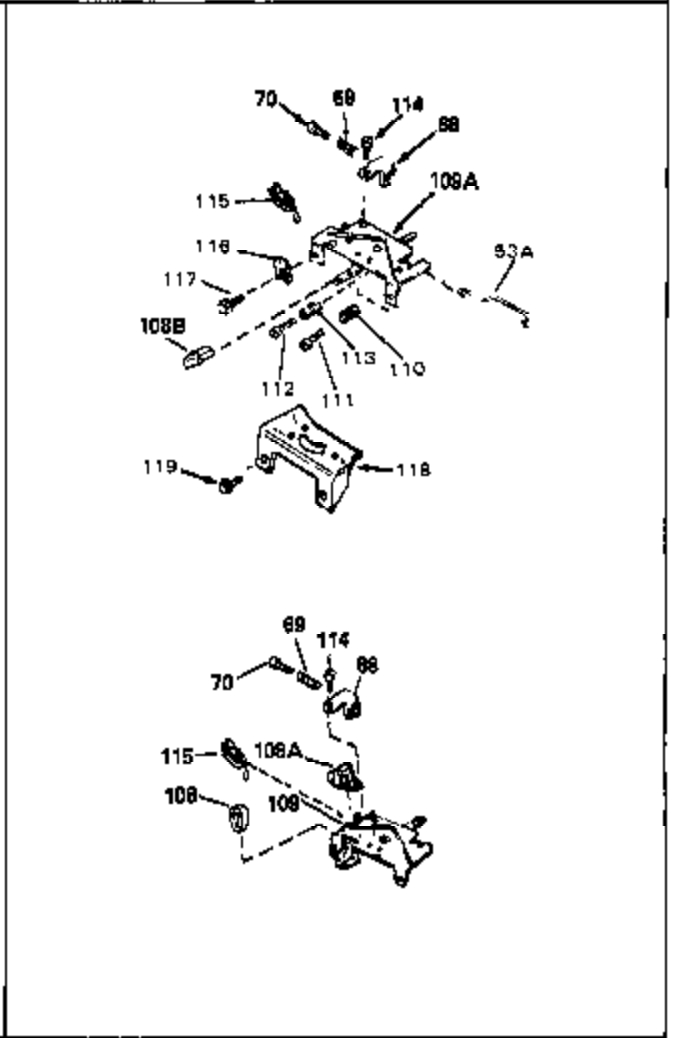

Ref #	Part Number	Qty	Description
68	33150	0	Bracket, Control
69	32924	0	Spring, Compression
70	650688	0	Screw, Hex hd., 10-32 x 1-5/16" (Drilled
77	27272	0	Gasket, Air cleaner
108	32410	0	Knob, Speed control
109A	33155A	0	Control Assy., Speed
114	30200	0	Screw
115	610973	0	Terminal Assy.
116	27793	0	Clip, Conduit
117	28942	0	Screw
120C	34613	0	Muffler
122	33753	0	Plate, Lock
235	35067	0	Collar, Air cleaner
236	35068	0	Clamp, Hose
237	35066	0	Element, Air cleaner (Paper)
238	35065	0	Cover, Air cleaner
239	35435	0	Filter, Pre-Air (Poly)