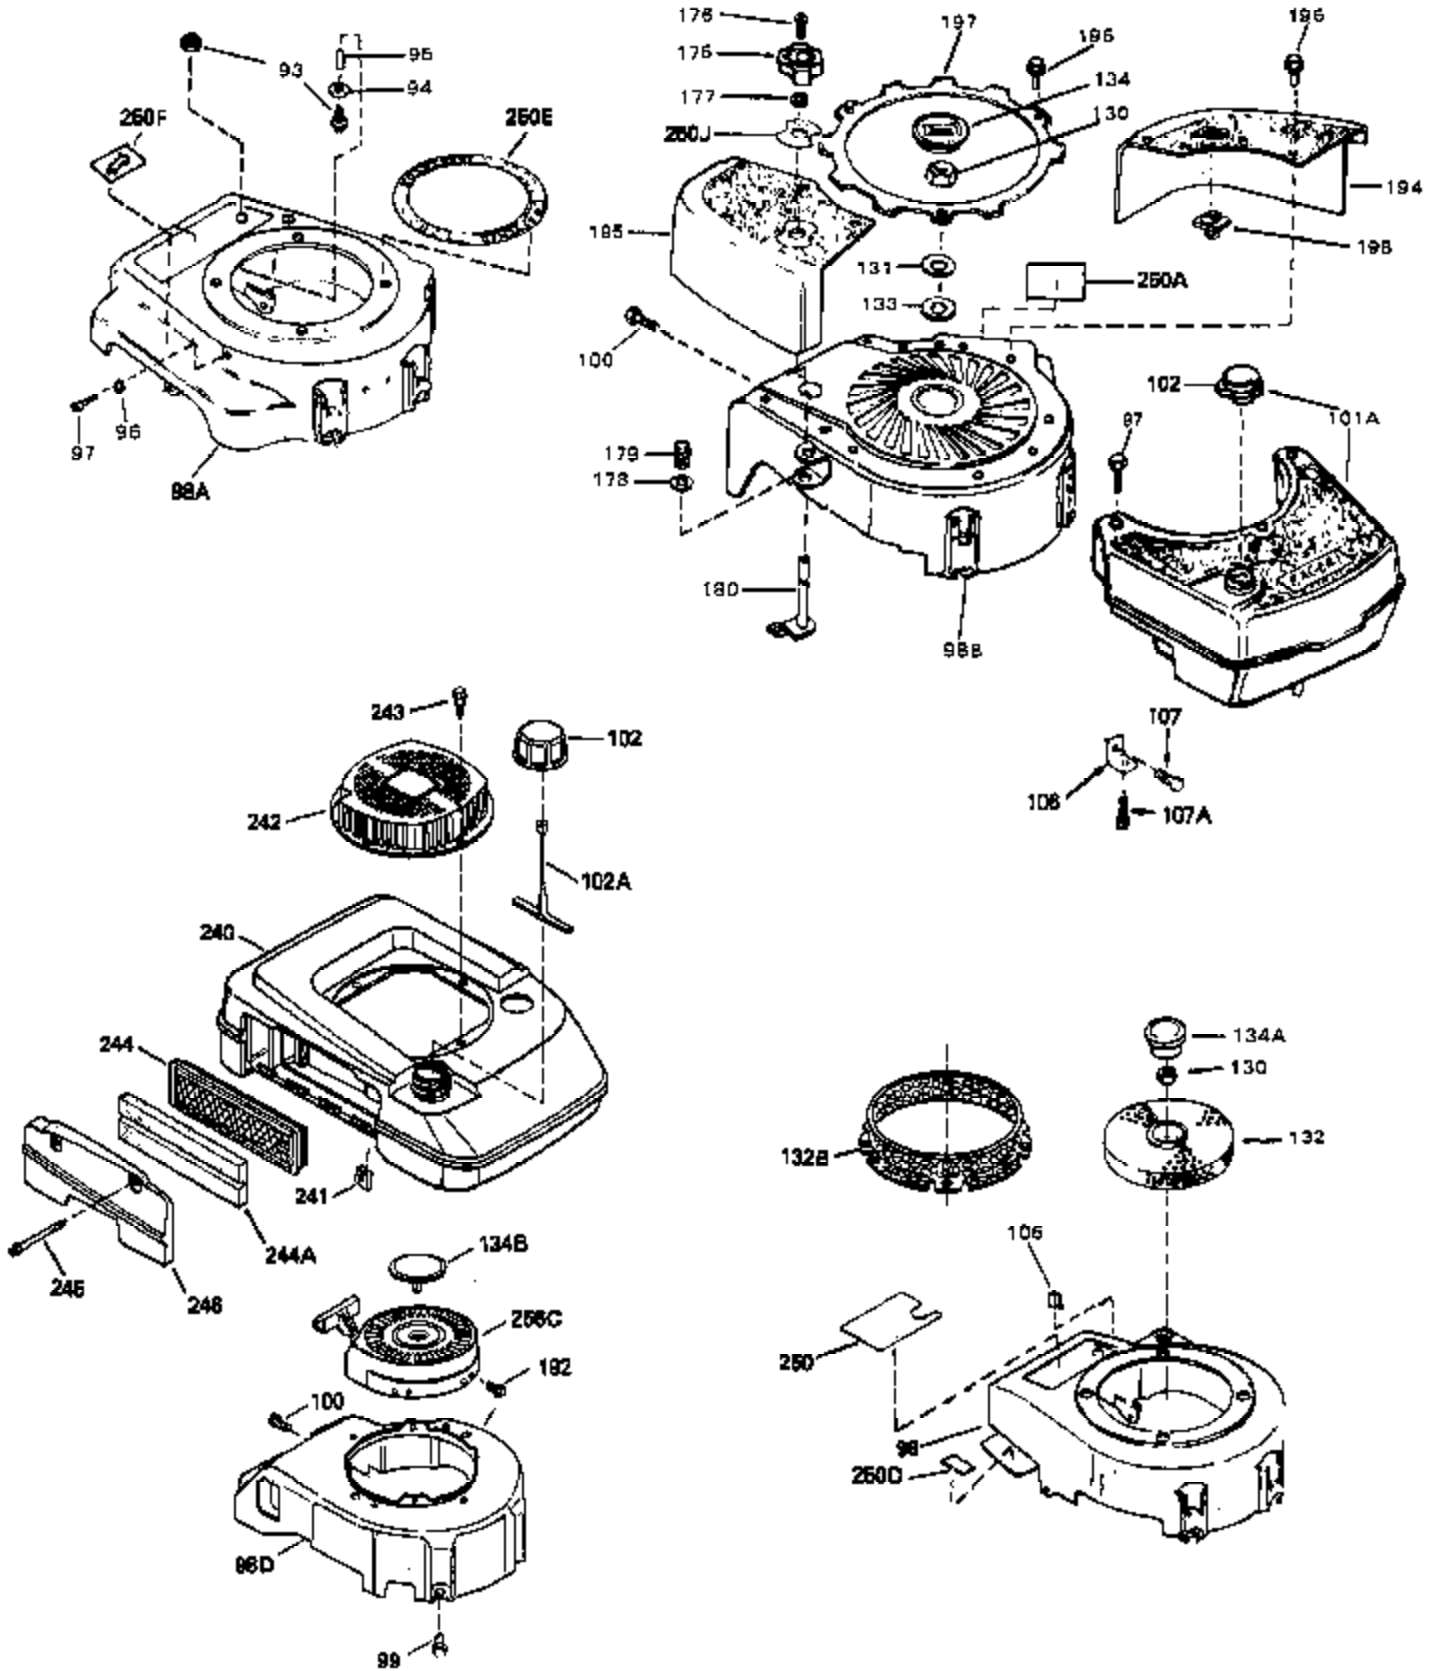

Ref #	Part Number	Qty	Description
98D	35478	0	Housing, Blower
99	650831	0	Screw, Hex washer hd. Powerlok thread,
100	30200	0	Screw
102	34118	0	Cap, Fuel filler (Red Plastic) (Spurt
102	410144B	0	Cap, Fuel filler (White Plastic) (Std.)
106	35016	0	Bracket, Fuel tank
107	650735	0	Screw
107A	650665	0	Screw
130	650816	0	Nut, Flywheel
131	650815	0	Washer, Belleville
132	32237	0	Screen, Flywheel
134B	35392	0	Plug, Starter
192	650884	0	Screw, Hex washer hd., 8-32 x 1/2
256C	590621	0	Starter, Rewind