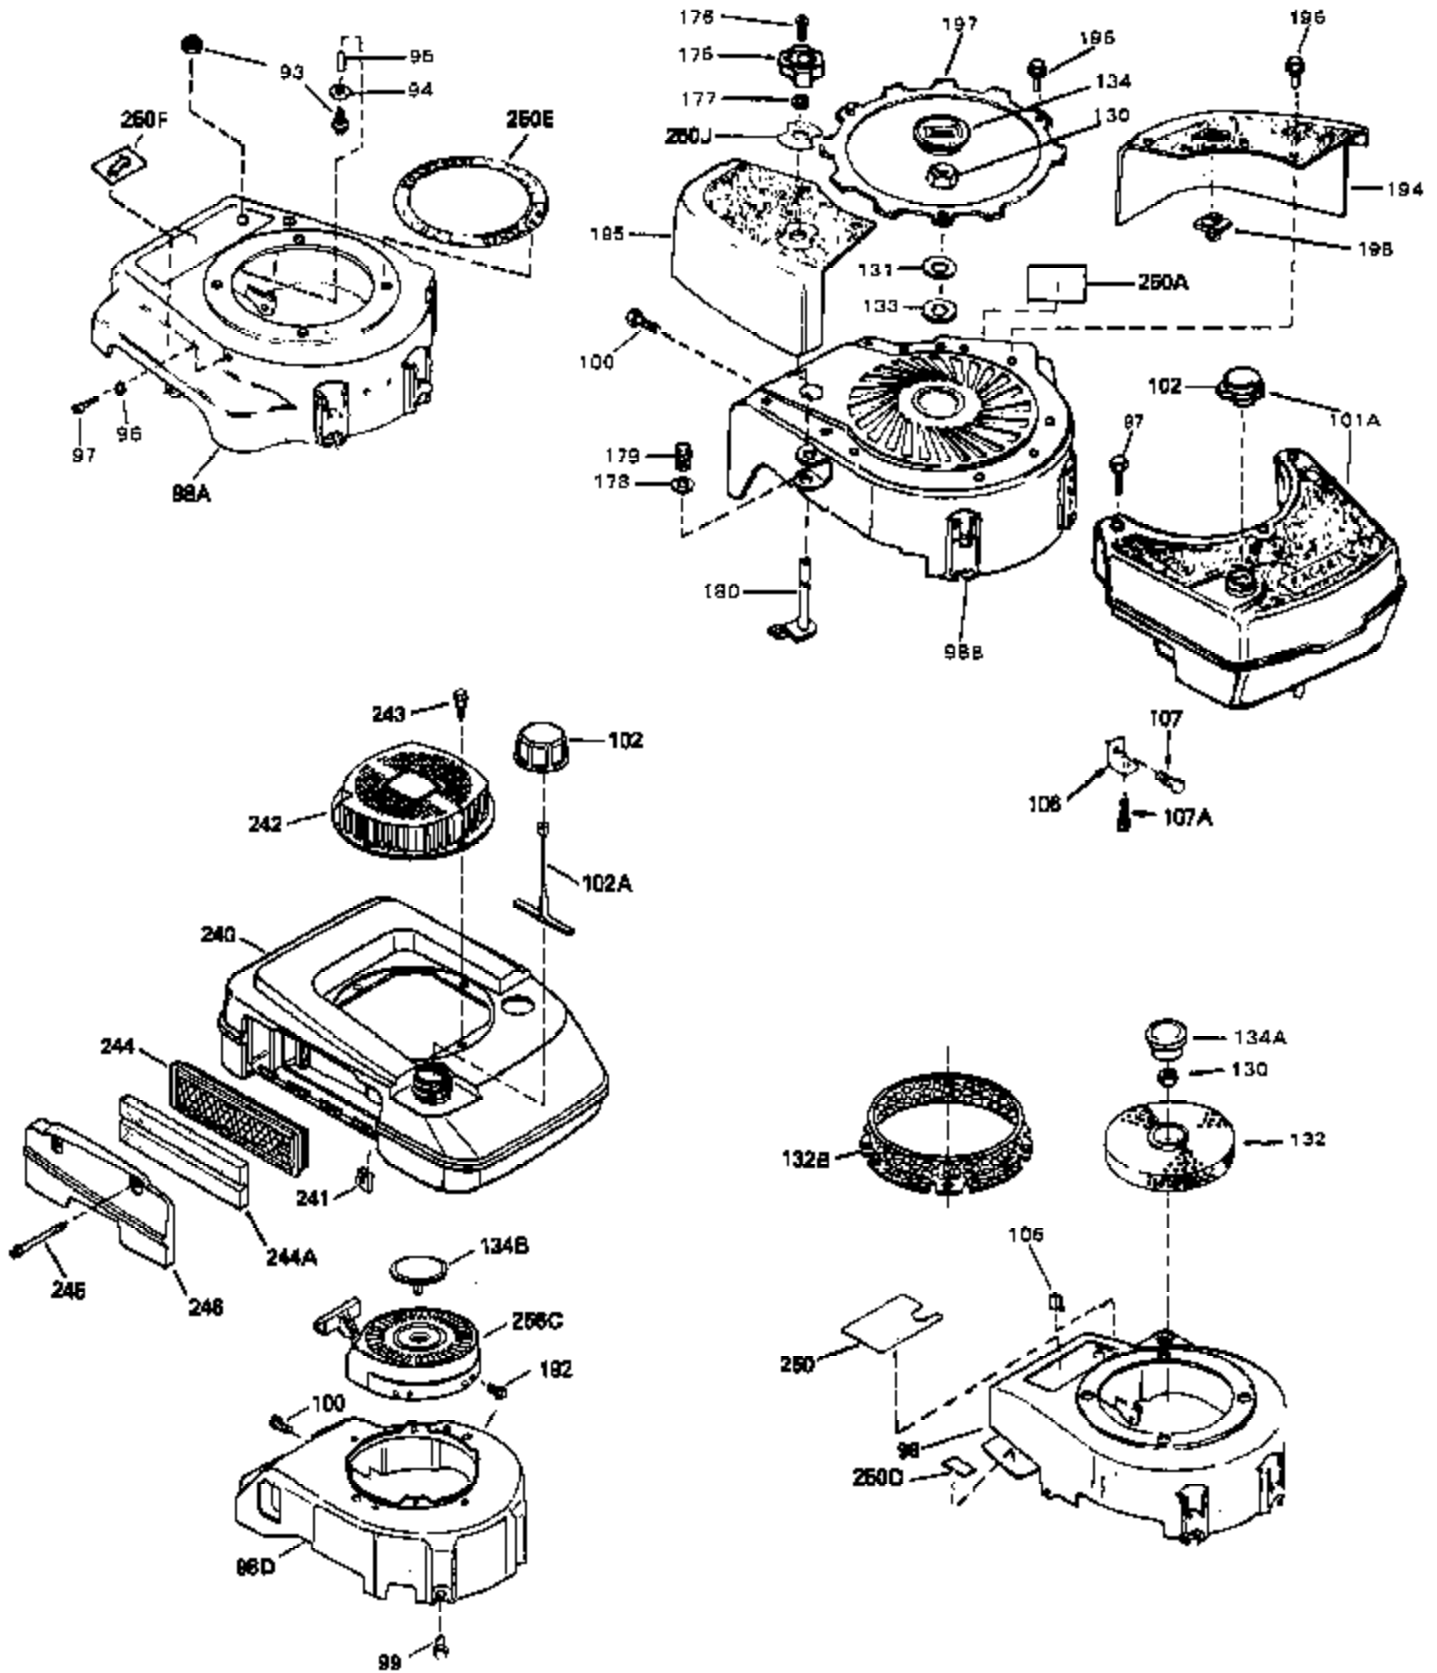

Ref #	Part Number	Qty	Description
99	650831	0	Screw, Hex washer hd. Powerlok thread,
100	30200	0	Screw
102	34118	0	Cap, Fuel filler (Red Plastic) (Spurt
102	410144B	0	Cap, Fuel filler (White Plastic) (Std.)
106	35016	0	Bracket, Fuel tank
107	650735	0	Screw
107A	650665	0	Screw
130	650816	0	Nut, Flywheel
131	650815	0	Washer, Belleville
250A	35004	0	Decal, Instruction