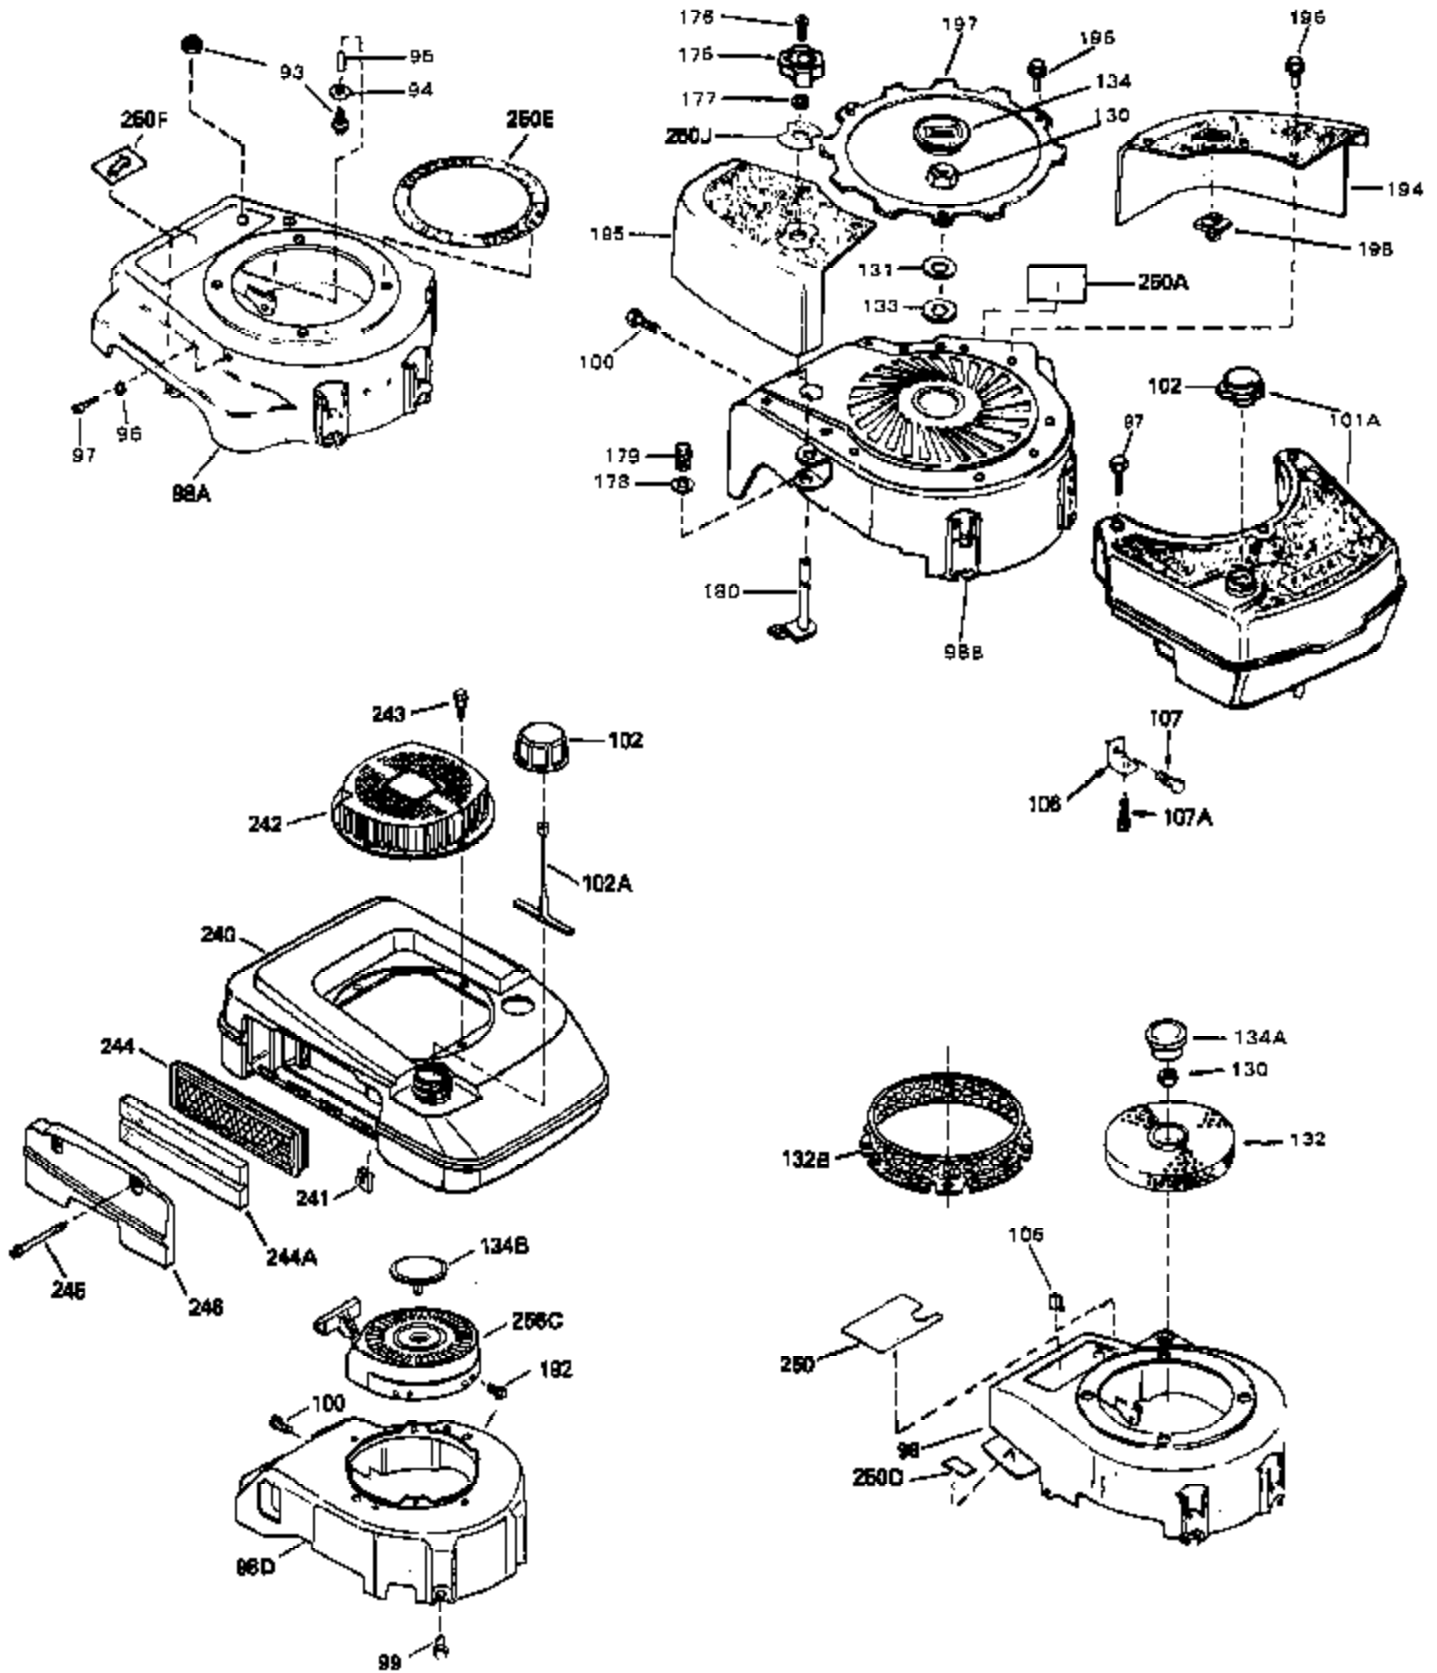

Ref #	Part Number	Qty	Description
99	650831	0	Screw, Hex washer hd. Powerlok thread,
100	30200	0	Screw
102	34118	0	Cap, Fuel filler (Red Plastic) (Spurt
102	410144B	0	Cap, Fuel filler (White Plastic) (Std.)
105	27275	0	Clip, Hi-tension wire
130	650816	0	Nut, Flywheel
131	650815	0	Washer, Belleville
250A	35004	0	Decal, Instruction