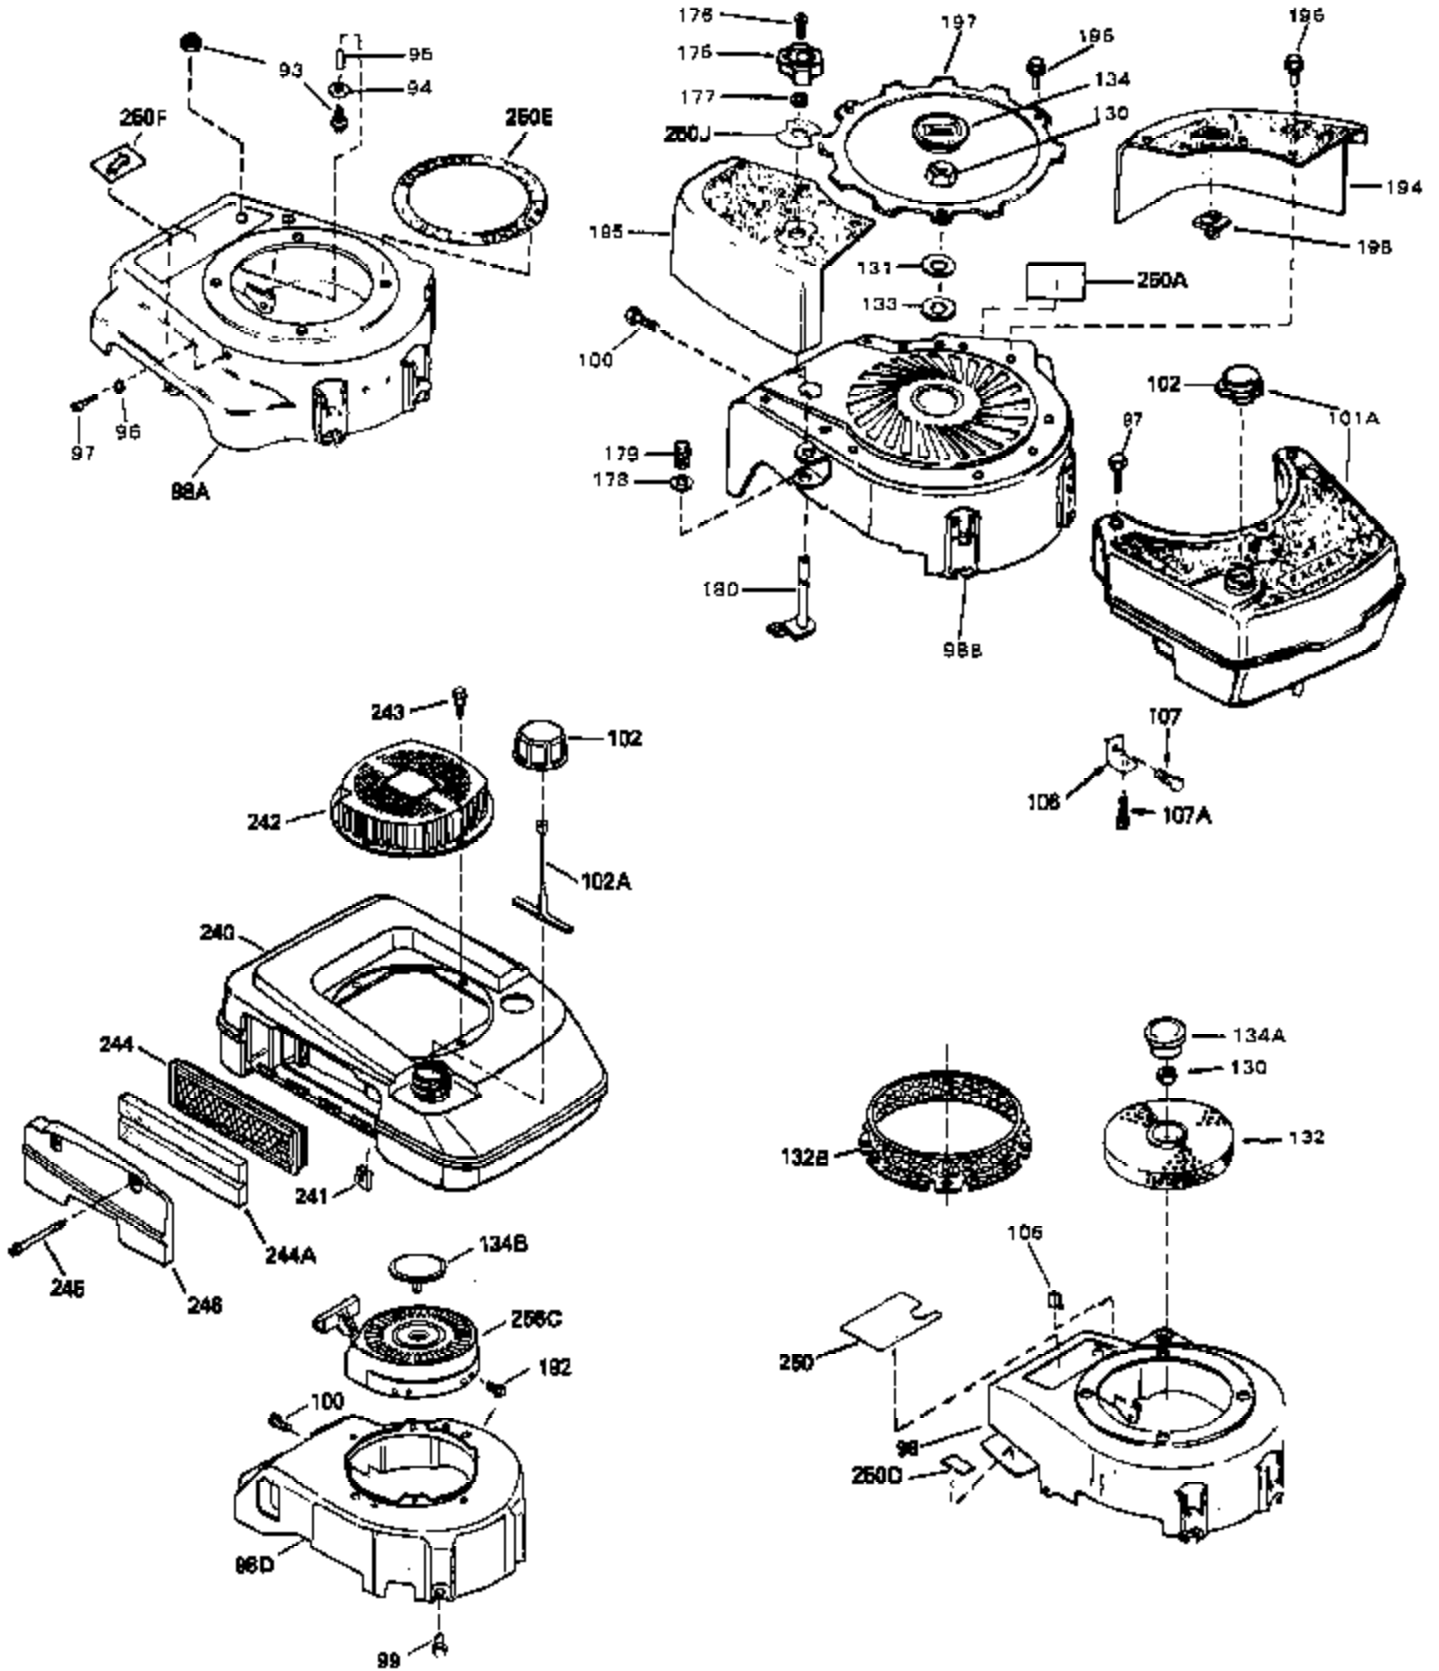

Ref #	Part Number	Qty	Description
99	650831	0	Screw, Hex washer hd. Powerlok thread,
100	30200	0	Screw
101A	34268	0	Tank Assy., Fuel (Red Poly) (1-1/2 qts.)
102	34118	0	Cap, Fuel filler (Red Plastic) (Spurt
102	410144B	0	Cap, Fuel filler (White Plastic) (Std.)
130	650816	0	Nut, Flywheel
131	650815	0	Washer, Belleville
175	34266	0	Knob, Control
176	650627	0	Screw
177	32309	0	Ring, Retainer
178	650626	0	Washer, Flat
179	32308	0	Spring, Compression
180	34074	0	Lever, Carburetor control
194	35212	0	Cover, Engine (Starter Side)
195	34269	0	Cover, Engine (Carb. side)
196	650803	0	Screw, Hex washer hd. self-tap, 10-32 x 7/8
197	34272	0	Ring, Grill
250J	34273	0	Decal, Control
250	34442A	0	Decal, Instruction