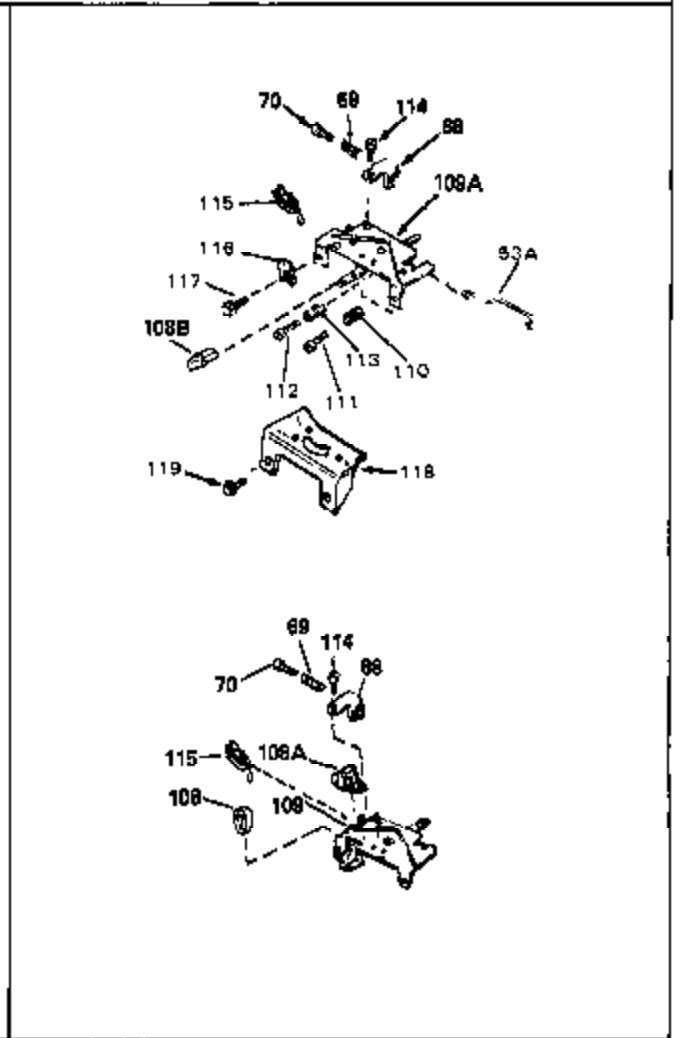

Ref #	Part Number	Qty	Description
109A	34073A	0	Control Assy., Speed
110	33802	0	Spring Compression
111	650777	0	Screw, Slotted fil. hd. mach., 6-32 x 7/16
112	650549	0	Screw
113	31342	0	Spring, Compression
114	30200	0	Screw
115	610973	0	Terminal Assy.
120C	34613	0	Muffler
122	33753	0	Plate, Lock
239	35435	0	Filter, Pre-Air (Poly)