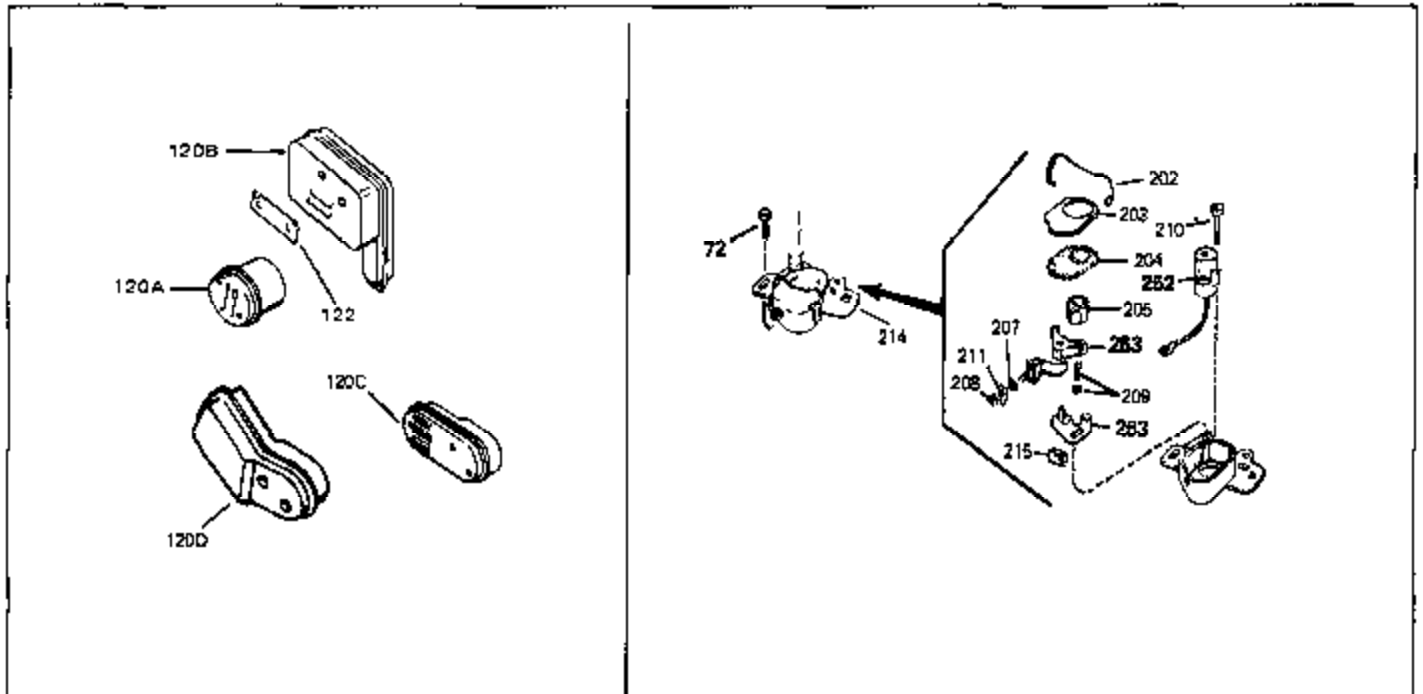

Ref #	Part Number	Qty	Description
109A	34073A	0	Control Assy., Speed
110	33802	0	Spring Compression
111	650777	0	Screw, Slotted fil. hd. mach., 6-32 x 7/16
112	650549	0	Screw
113	31342	0	Spring, Compression
114	30200	0	Screw
115	610973	0	Terminal Assy.
120C	34613	0	Muffler
122	33753	0	Plate, Lock
239	35435	0	Filter, Pre-Air (Poly)