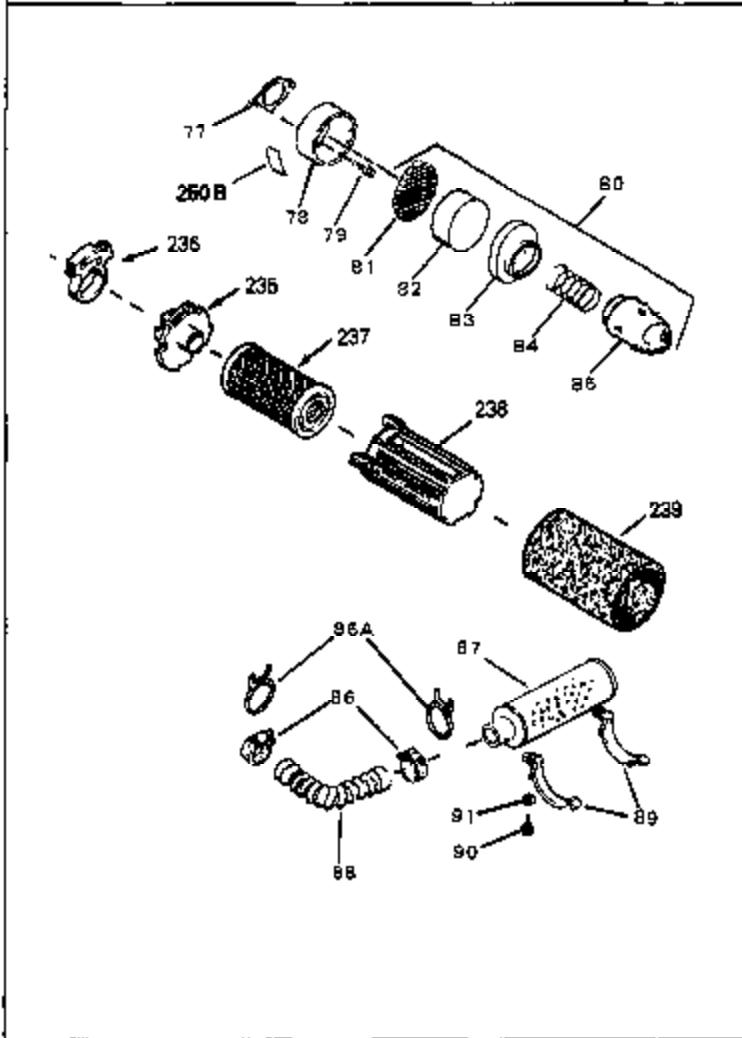

Ref #	Part Number	Qty	Description
109A	34073A	0	Control Assy., Speed
110	33802	0	Spring Compression
111	650777	0	Screw, Slotted fil. hd. mach., 6-32 x 7/16
112	650549	0	Screw
113	31342	0	Spring, Compression
114	30200	0	Screw
115	610973	0	Terminal Assy.
120C	34613	0	Muffler
122	33753	0	Plate, Lock
239	35435	0	Filter, Pre-Air (Poly)