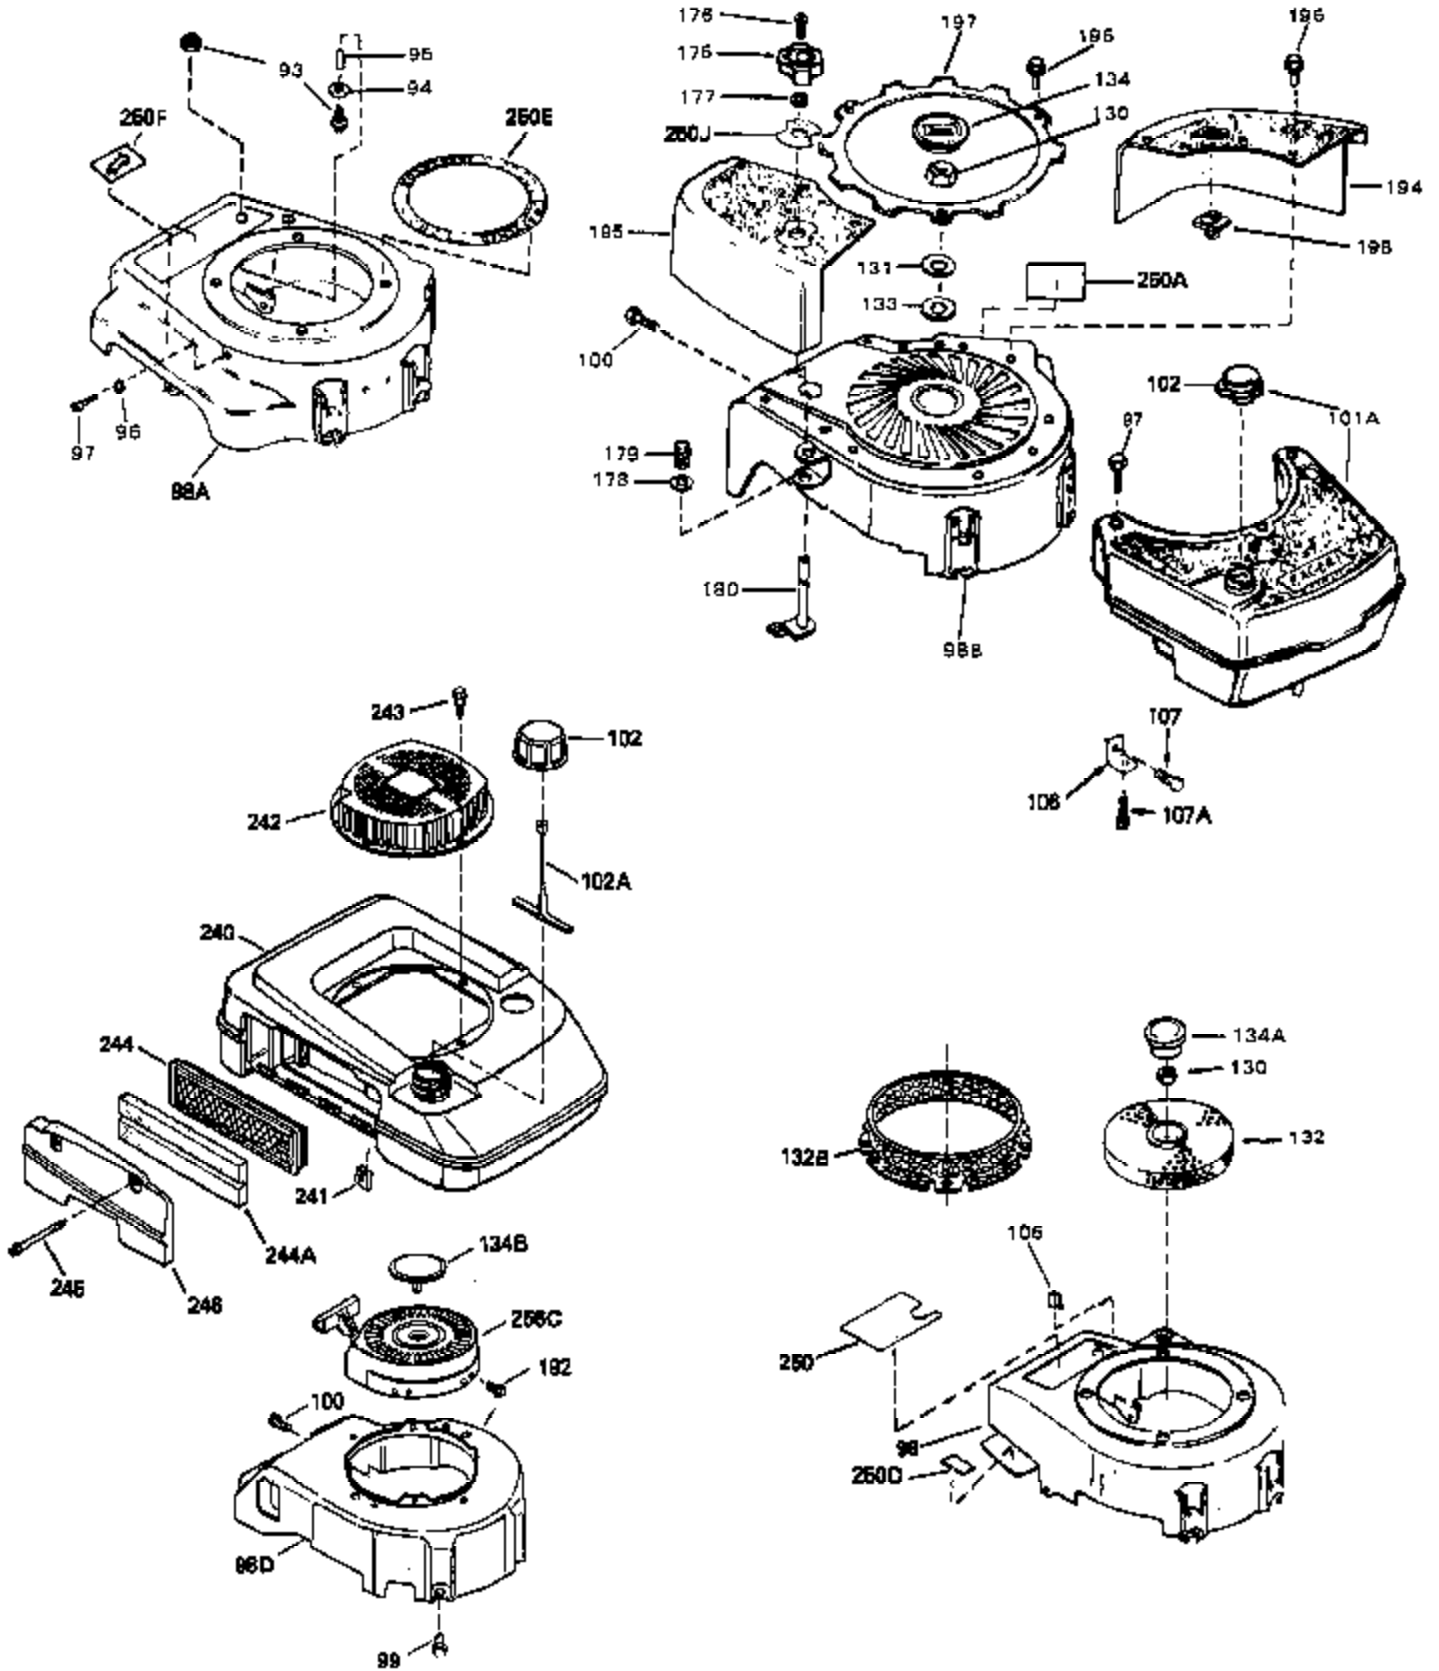

Ref #	Part Number	Qty	Description
98B	34367	0	Housing, Blower
99	650831	0	Screw, Hex washer hd. Powerlok thread,
100	30200	0	Screw
101A	34268	0	Tank Assy., Fuel (Red Poly) (1-1/2 qts.)
102	34118	0	Cap, Fuel filler (Red Plastic) (Spurt
102	410144B	0	Cap, Fuel filler (White Plastic) (Std.)
130	650816	0	Nut, Flywheel
131	650815	0	Washer, Belleville
134	34113	0	Plug, Screen
175	34266	0	Knob, Control
176	650627	0	Screw
177	32309	0	Ring, Retainer
178	650626	0	Washer, Flat
179	32308	0	Spring, Compression
180	34074	0	Lever, Carburetor control
192	650802	0	Screw, Hex washer hd. taptite, 1/4-20 x 5/8
194	34578	0	Cover, Engine (Starter side)
195	34269	0	Cover, Engine (Carb. side)
196	650803	0	Screw, Hex washer hd. self-tap, 10-32 x 7/8
197	34272	0	Ring, Grill
250	34442A	0	Decal, Instruction
250J	34273	0	Decal, Control