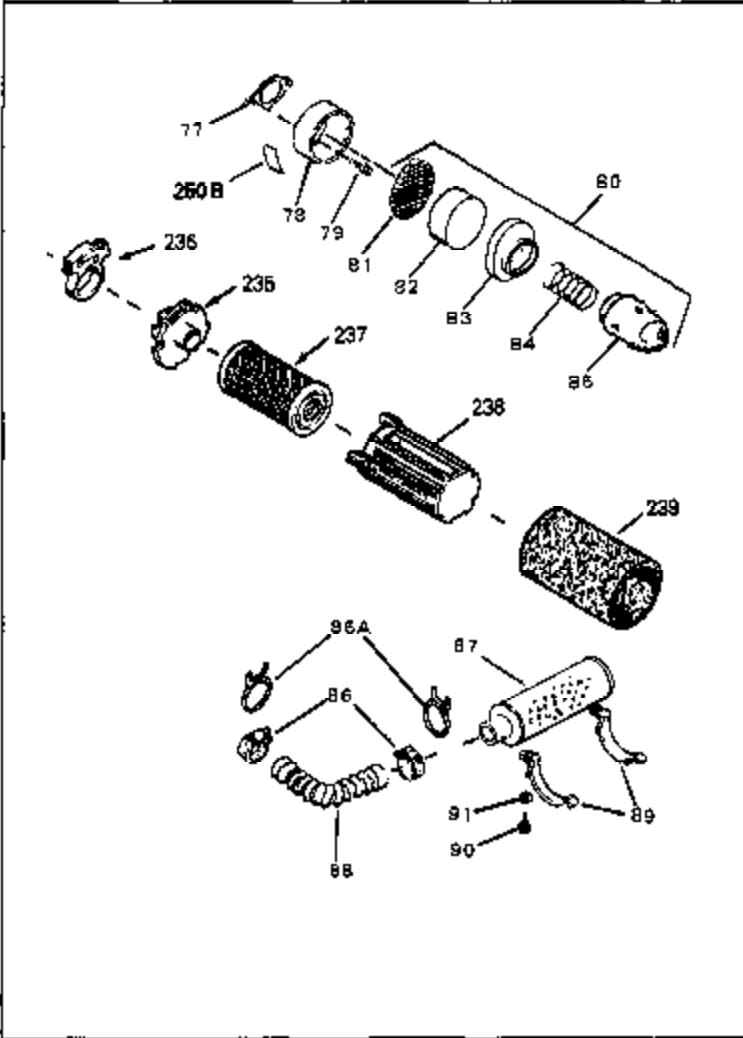

Ref #	Part Number	Qty	Description
109A	34073A	0	Control Assy., Speed
110	33802	0	Spring Compression
111	650777	0	Screw, Slotted fil. hd. mach., 6-32 x 7/16
112	650549	0	Screw
113	31342	0	Spring, Compression
114	30200	0	Screw
115	610973	0	Terminal Assy.
120C	34613	0	Muffler
122	33753	0	Plate, Lock
239	35435	0	Filter, Pre-Air (Poly)