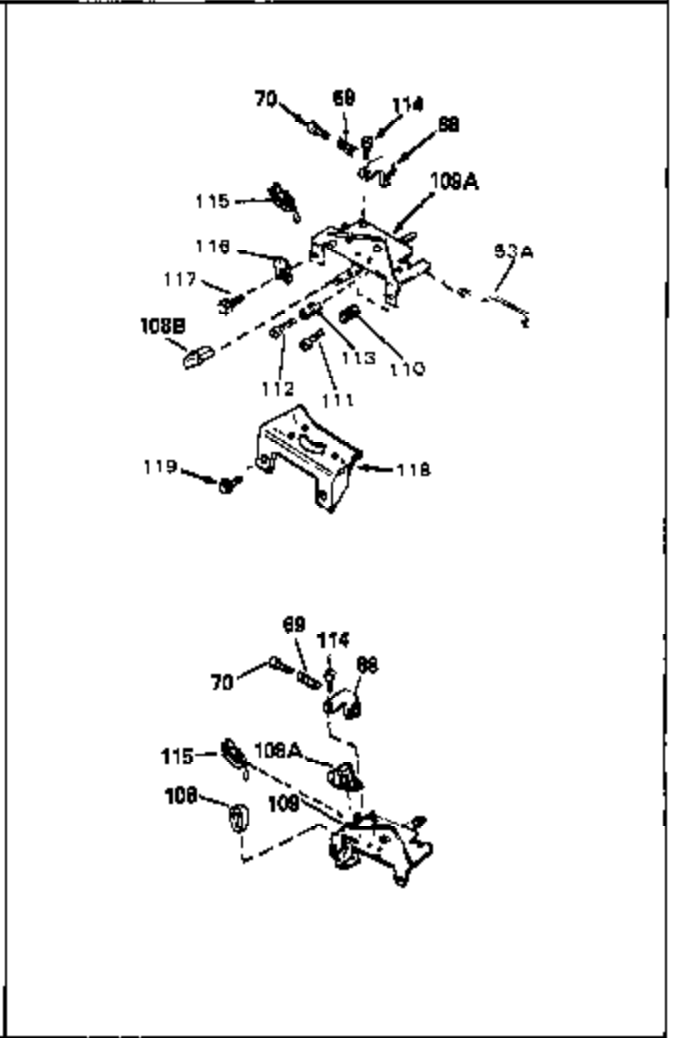

Ref #	Part Number	Qty	Description
109A	34073A	0	Control Assy., Speed
110	33802	0	Spring Compression
111	650777	0	Screw, Slotted fil. hd. mach., 6-32 x 7/16
112	650549	0	Screw
113	31342	0	Spring, Compression
114	30200	0	Screw
115	610973	0	Terminal Assy.
120C	34613	0	Muffler
122	33753	0	Plate, Lock
239	35435	0	Filter, Pre-Air (Poly)