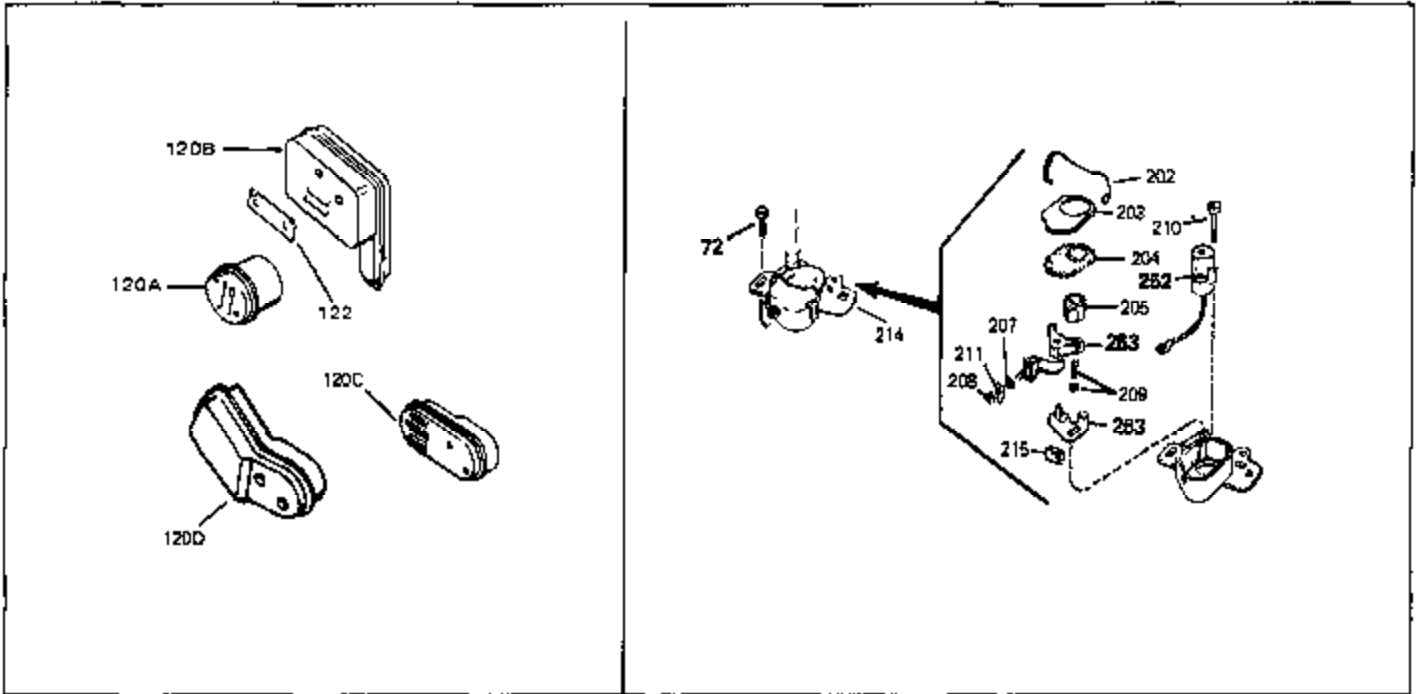

Ref #	Part Number	Qty	Description
109A	34073A	0	Control Assy., Speed
110	33802	0	Spring Compression
111	650777	0	Screw, Slotted fil. hd. mach., 6-32 x 7/16
112	650549	0	Screw
113	31342	0	Spring, Compression
114	30200	0	Screw
115	610973	0	Terminal Assy.
120C	34613	0	Muffler
122	33753	0	Plate, Lock
239	35435	0	Filter, Pre-Air (Poly)