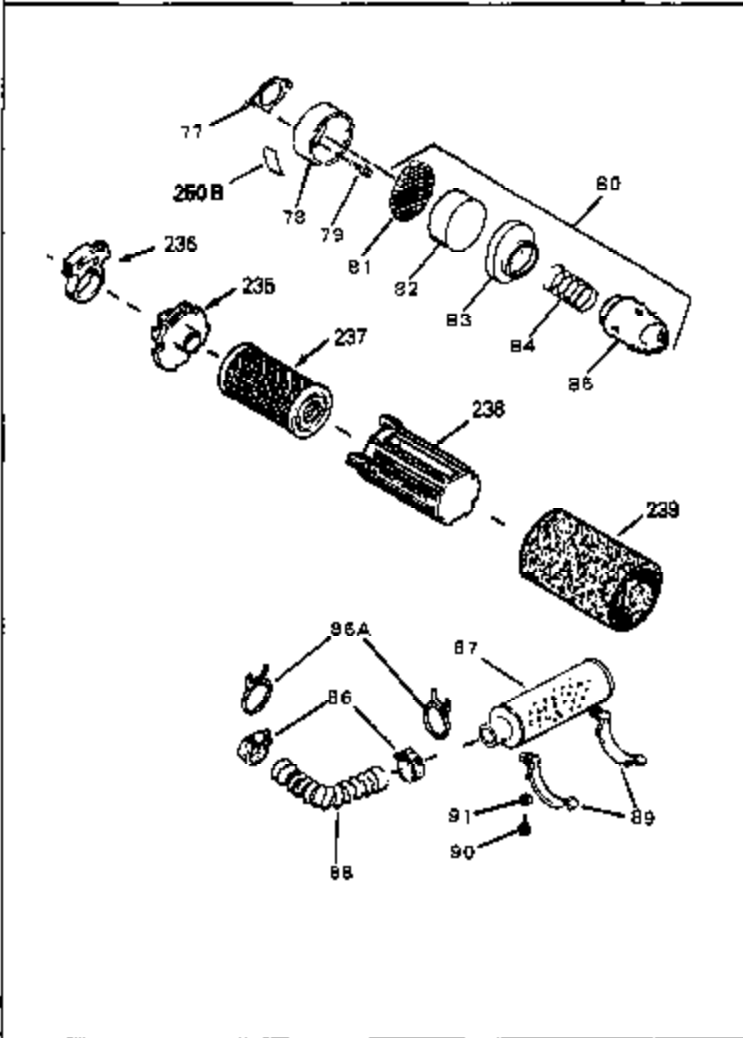

Ref #	Part Number	Qty	Description
109A	34073A	0	Control Assy., Speed
110	33802	0	Spring Compression
111	650777	0	Screw, Slotted fil. hd. mach., 6-32 x 7/16
112	650549	0	Screw
113	31342	0	Spring, Compression
114	30200	0	Screw
115	610973	0	Terminal Assy.
120C	34613	0	Muffler
122	33753	0	Plate, Lock
239	35435	0	Filter, Pre-Air (Poly)