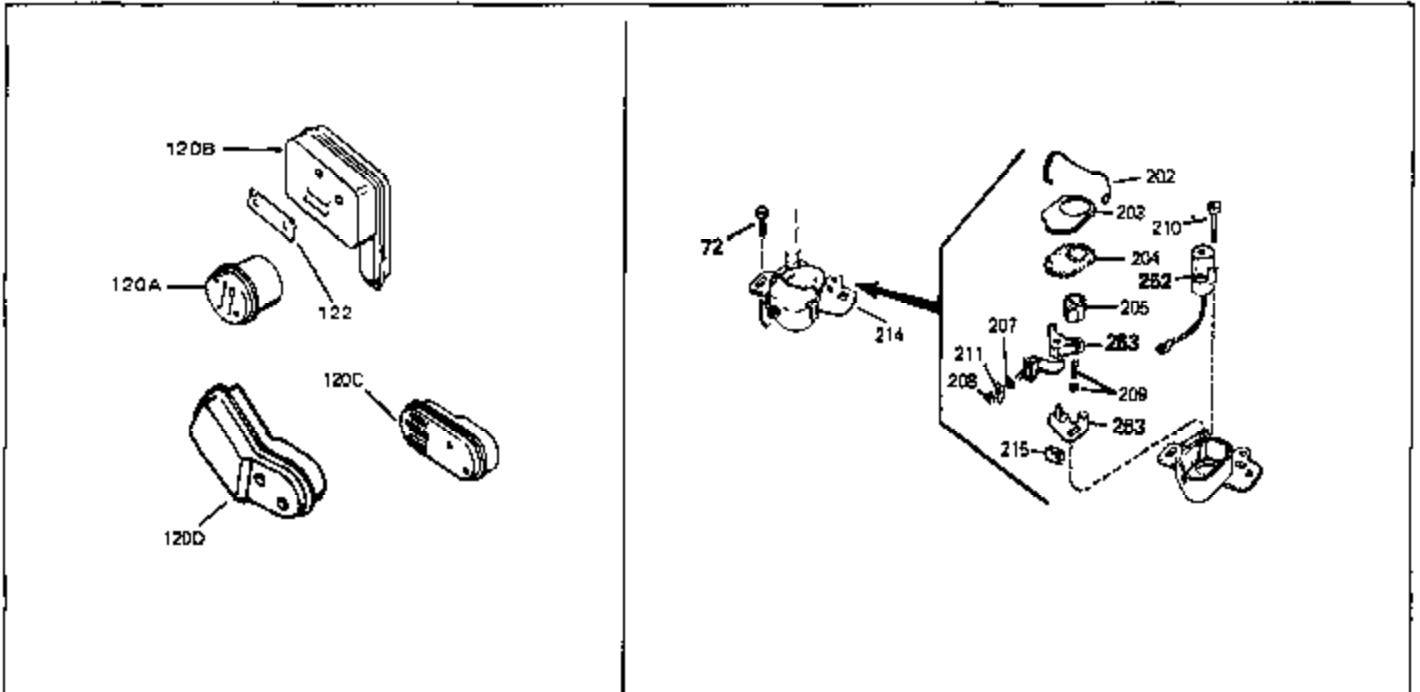

Ref #	Part Number	Qty	Description
99	650747	0	Screw, Hex washer hd., 1/4-20 x 3/4
100	30200	0	Screw
101A	34268	0	Tank Assy., Fuel (Red Poly) (1-1/2 qts.)
102	34118	0	Cap, Fuel filler (Red Plastic) (Spurt
102	410144B	0	Cap, Fuel filler (White Plastic) (Std.)
130	650816	0	Nut, Flywheel
131	650815	0	Washer, Belleville
175	34266	0	Knob, Control
176	650627	0	Screw
177	32309	0	Ring, Retainer
178	650626	0	Washer, Flat
179	32308	0	Spring, Compression
180	34074	0	Lever, Carburetor control
194	35212	0	Cover, Engine (Starter Side)
195	34269	0	Cover, Engine (Carb. side)
196	650803	0	Screw, Hex washer hd. self-tap, 10-32 x 7/8
197	34272	0	Ring, Grill
250J	34273	0	Decal, Control
250	34442A	0	Decal, Instruction