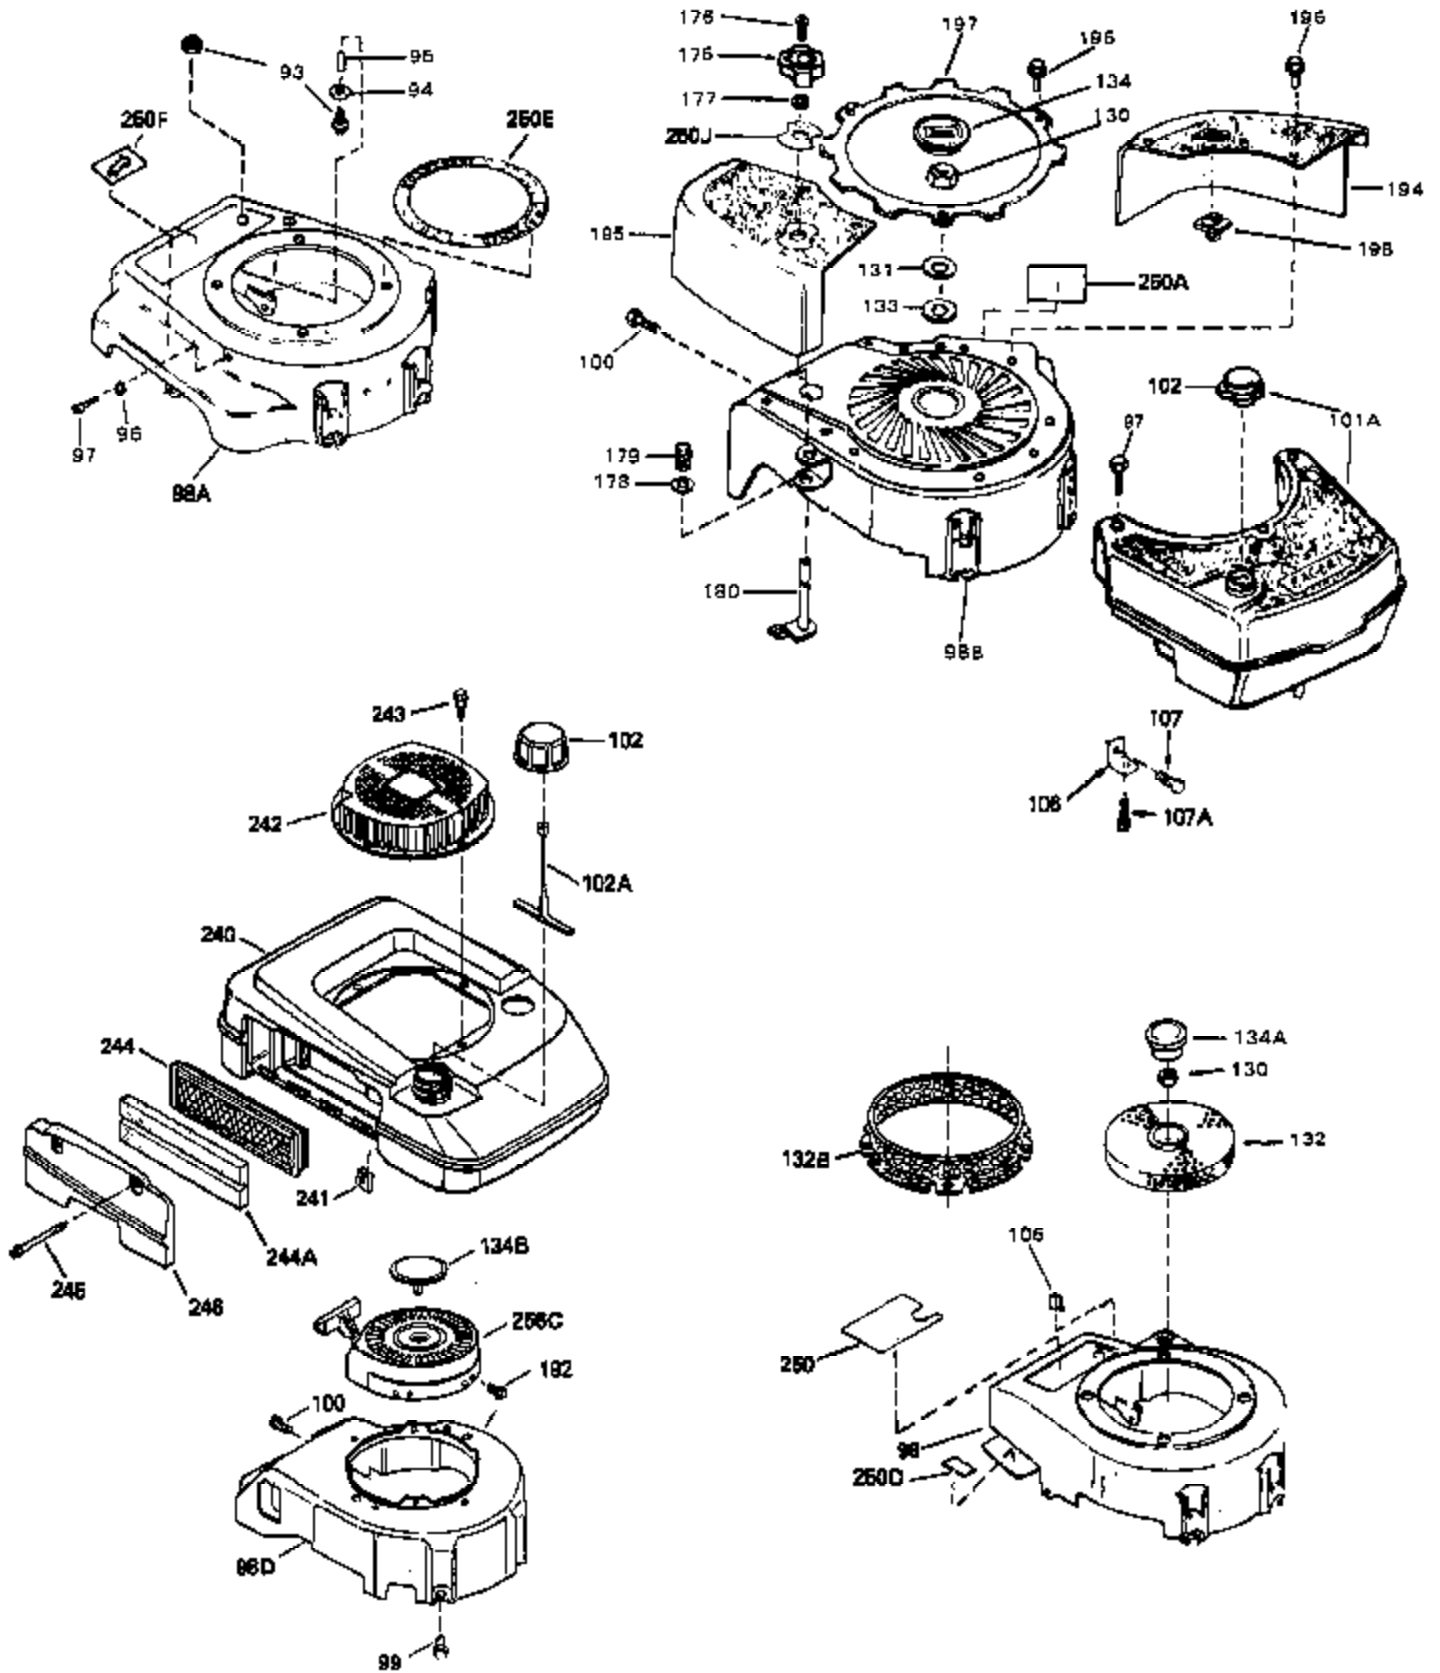

Ref #	Part Number	Qty	Description
99	650747	0	Screw, Hex washer hd., 1/4-20 x 3/4
100	30200	0	Screw
101A	34268	0	Tank Assy., Fuel (Red Poly) (1-1/2 qts.)
102	34118	0	Cap, Fuel filler (Red Plastic) (Spurt
102	410144B	0	Cap, Fuel filler (White Plastic) (Std.)
130	650816	0	Nut, Flywheel
131	650815	0	Washer, Belleville
175	34266	0	Knob, Control
176	650627	0	Screw
177	32309	0	Ring, Retainer
178	650626	0	Washer, Flat
179	32308	0	Spring, Compression
180	34074	0	Lever, Carburetor control
194	35212	0	Cover, Engine (Starter Side)
195	34269	0	Cover, Engine (Carb. side)
196	650803	0	Screw, Hex washer hd. self-tap, 10-32 x 7/8
197	34272	0	Ring, Grill
250J	34273	0	Decal, Control
250	34442A	0	Decal, Instruction