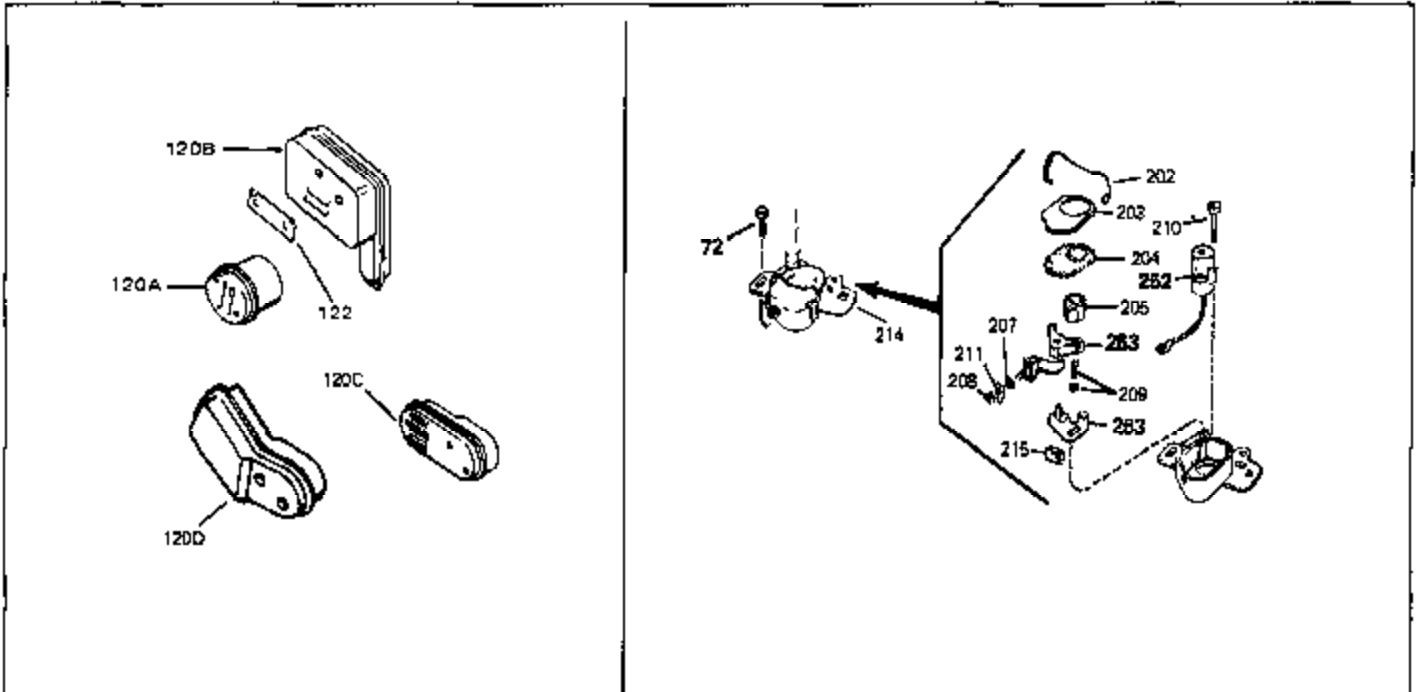

Ref #	Part Number	Qty	Description
99	650831	0	Screw, Hex washer hd. Powerlok thread,
100	30200	0	Screw
101A	34268	0	Tank Assy., Fuel (Red Poly) (1-1/2 qts.)
102	34118	0	Cap, Fuel filler (Red Plastic) (Spurt
102	410144B	0	Cap, Fuel filler (White Plastic) (Std.)
130	650816	0	Nut, Flywheel
131	650815	0	Washer, Belleville
175	34266	0	Knob, Control
176	650627	0	Screw
177	32309	0	Ring, Retainer
178	650626	0	Washer, Flat
179	32308	0	Spring, Compression
180	34074	0	Lever, Carburetor control
194	35212	0	Cover, Engine (Starter Side)
195	34269	0	Cover, Engine (Carb. side)
196	650803	0	Screw, Hex washer hd. self-tap, 10-32 x 7/8
197	34272	0	Ring, Grill
250J	34273	0	Decal, Control
250A	34465	0	Decal, Instruction