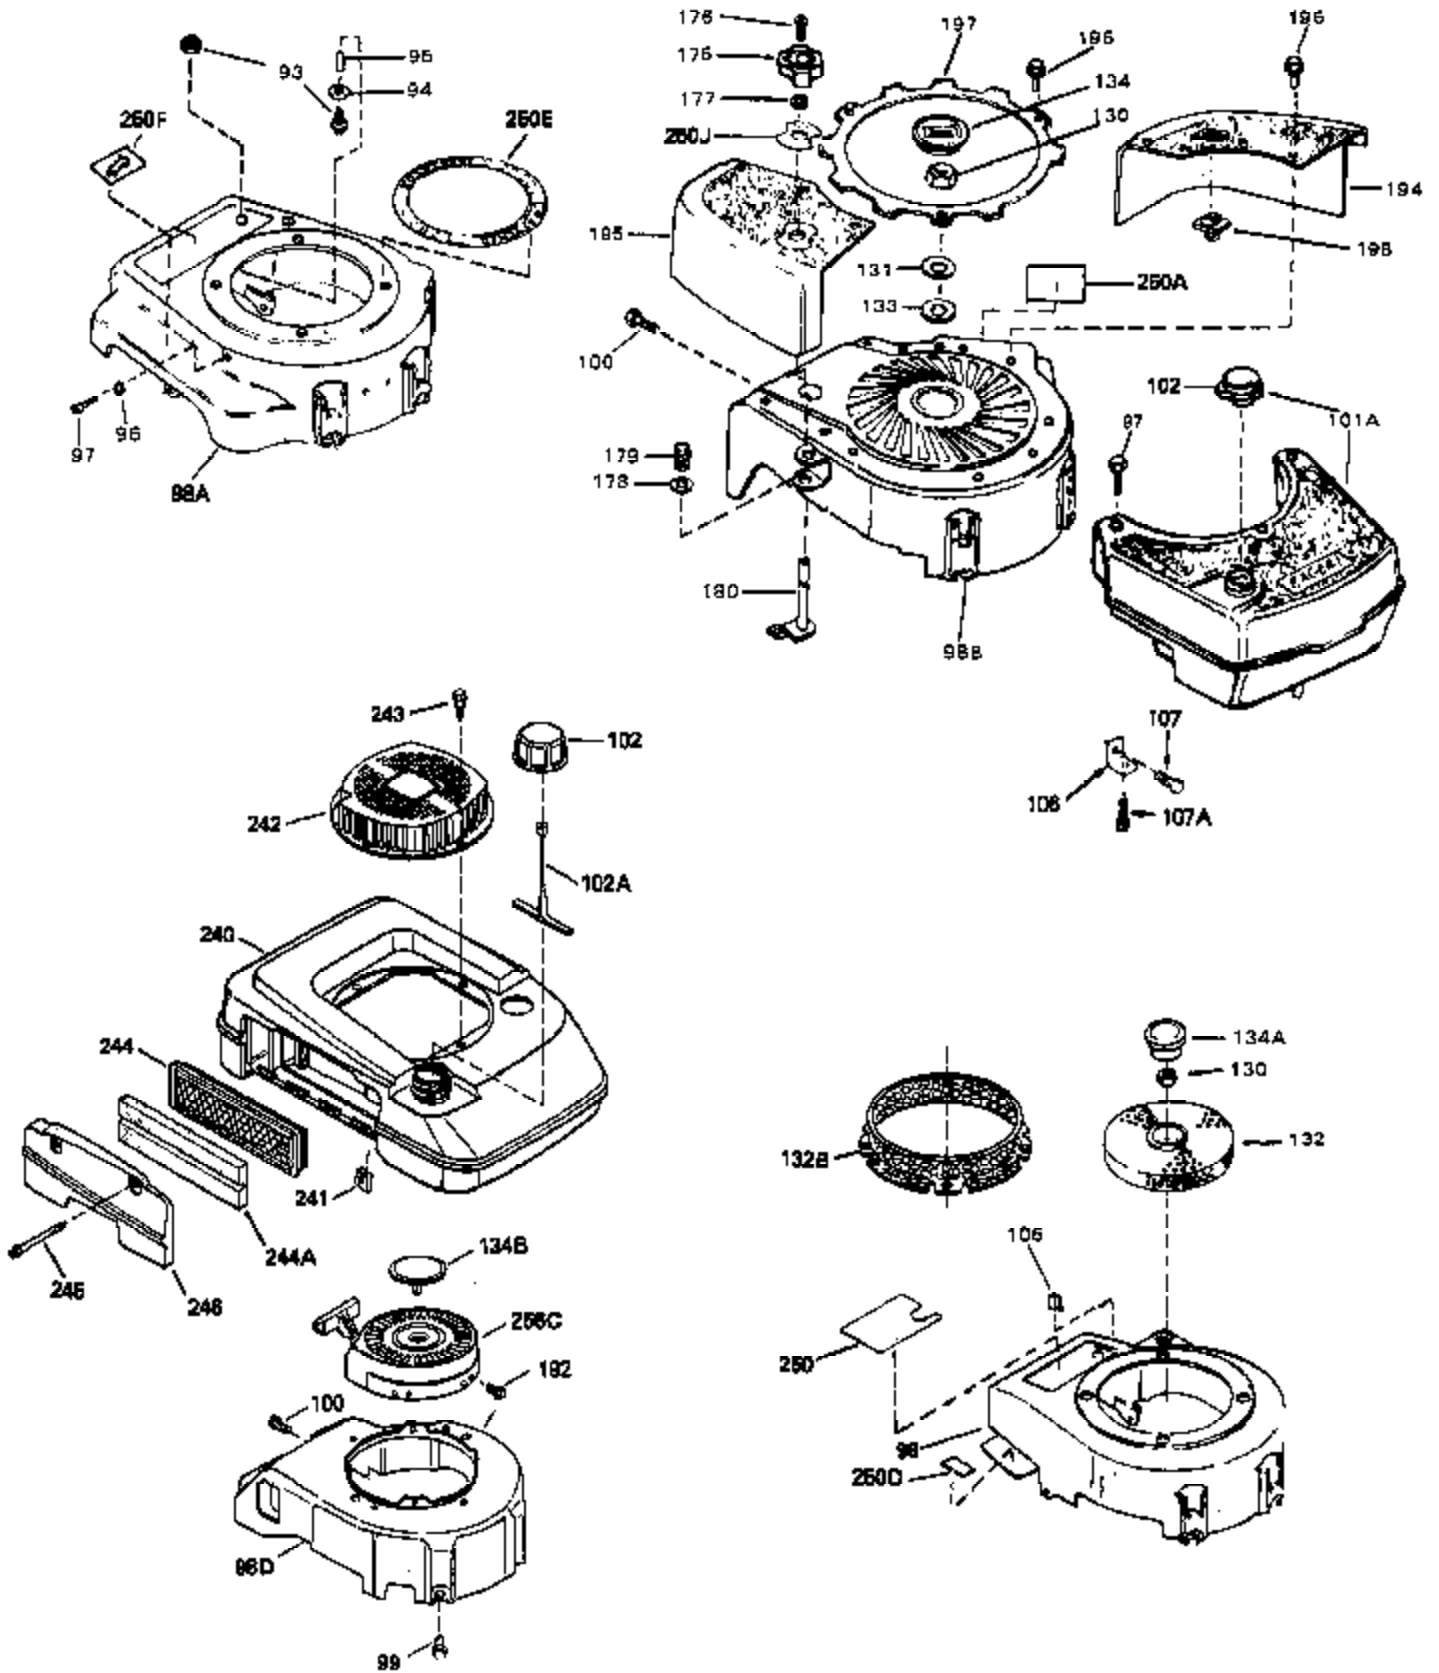

Ref #	Part Number	Qty	Description
99	650831	0	Screw, Hex washer hd. Powerlok thread,
100	30200	0	Screw
101A	34268	0	Tank Assy., Fuel (Red Poly) (1-1/2 qts.)
102	34118	0	Cap, Fuel filler (Red Plastic) (Spurt
102	410144B	0	Cap, Fuel filler (White Plastic) (Std.)
130	650816	0	Nut, Flywheel
131	650815	0	Washer, Belleville
175	34266	0	Knob, Control
176	650627	0	Screw
177	32309	0	Ring, Retainer
178	650626	0	Washer, Flat
179	32308	0	Spring, Compression
180	34074	0	Lever, Carburetor control
194	35212	0	Cover, Engine (Starter Side)
195	34269	0	Cover, Engine (Carb. side)
196	650803	0	Screw, Hex washer hd. self-tap, 10-32 x 7/8
197	34272	0	Ring, Grill
250J	34273	0	Decal, Control
250A	34465	0	Decal, Instruction