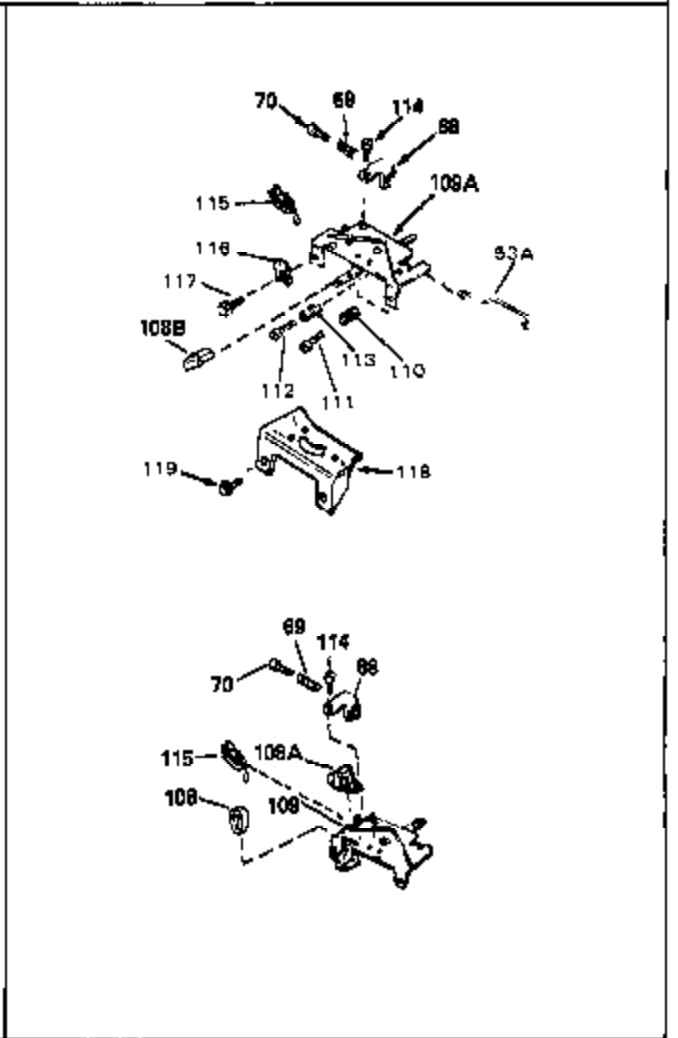

Ref #	Part Number	Qty	Description
109A	34073A	0	Control Assy., Speed
110	33802	0	Spring Compression
111	650777	0	Screw, Slotted fil. hd. mach., 6-32 x 7/16
112	650549	0	Screw
113	31342	0	Spring, Compression
114	30200	0	Screw
115	610973	0	Terminal Assy.
120C	34613	0	Muffler
122	33753	0	Plate, Lock
239	35435	0	Filter, Pre-Air (Poly)