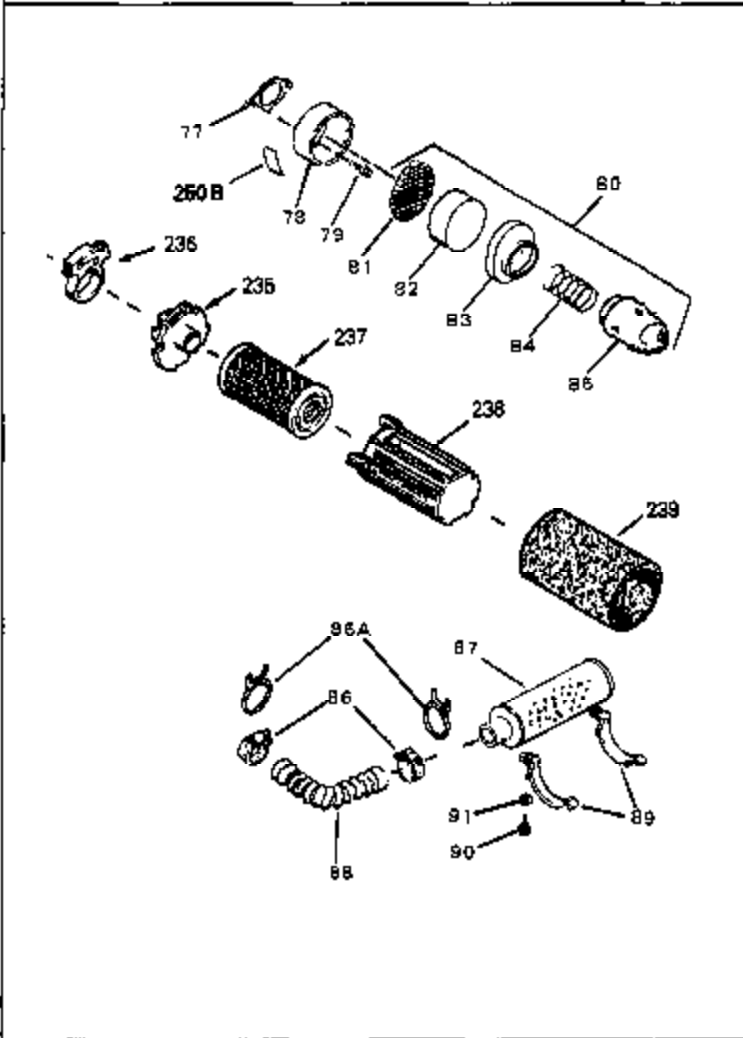

Ref #	Part Number	Qty	Description
99	650831	0	Screw, Hex washer hd. Powerlok thread,
100	30200	0	Screw
101A	34268	0	Tank Assy., Fuel (Red Poly) (1-1/2 qts.)
102	34118	0	Cap, Fuel filler (Red Plastic) (Spurt
102	410144B	0	Cap, Fuel filler (White Plastic) (Std.)
130	650816	0	Nut, Flywheel
131	650815	0	Washer, Belleville
175	34266	0	Knob, Control
176	650627	0	Screw
177	32309	0	Ring, Retainer
178	650626	0	Washer, Flat
179	32308	0	Spring, Compression
180	34074	0	Lever, Carburetor control
194	35212	0	Cover, Engine (Starter Side)
195	34269	0	Cover, Engine (Carb. side)
196	650803	0	Screw, Hex washer hd. self-tap, 10-32 x 7/8
197	34272	0	Ring, Grill
250J	34273	0	Decal, Control
250A	34465	0	Decal, Instruction