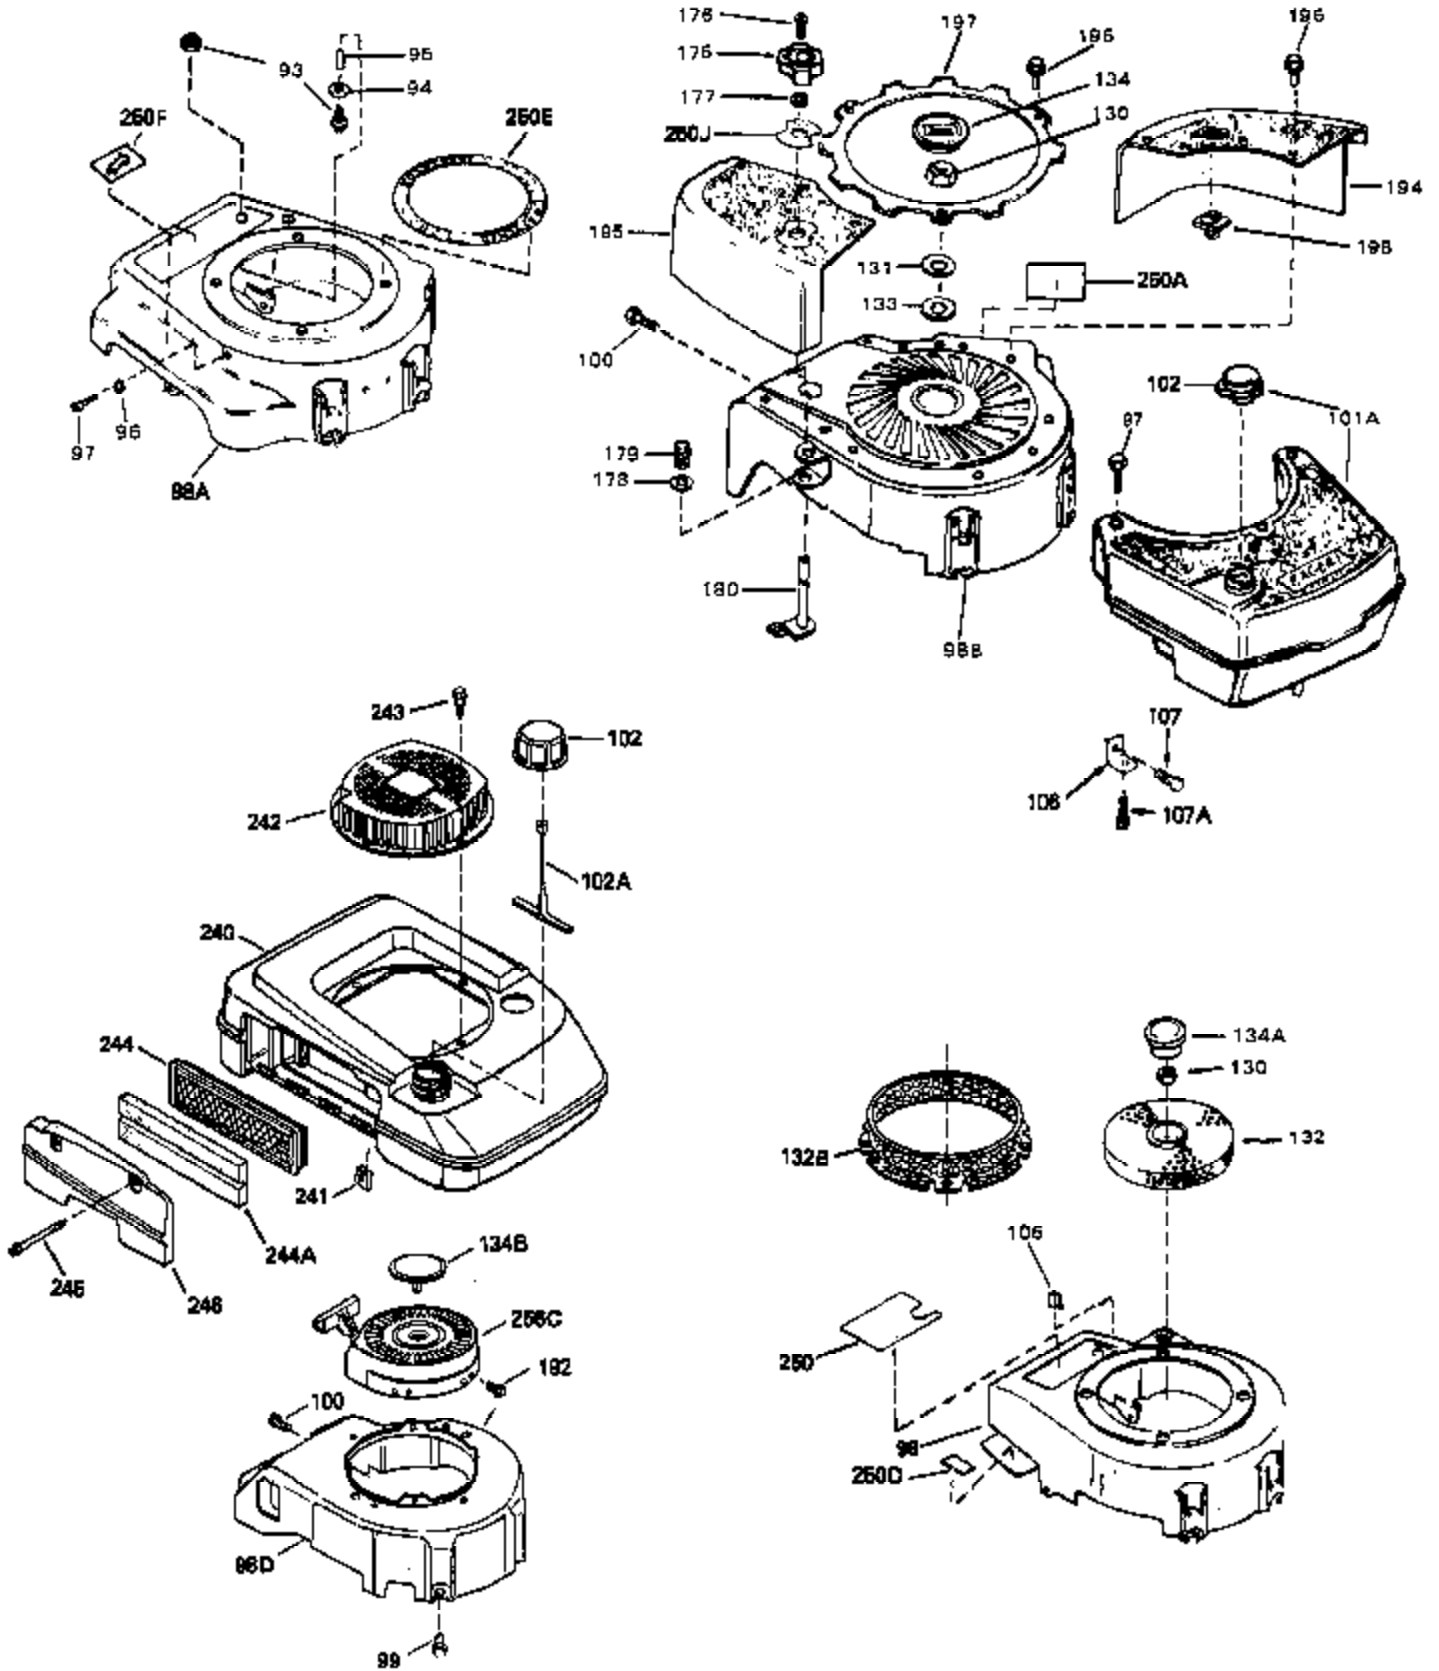

Ref #	Part Number	Qty	Description
1	33561	0	Cylinder Assy. (2-13/16" Bore)
2	26727	0	Pin, Dowel
50	34215	0	Breather Assy.
51	30200	0	Screw
52	32760	0	Gasket, Breather
63	650506	0	Screw
64	631036	0	Shutter, Throttle
65	631530	0	Shaft Assy., Throttle
66	631066	0	Spring, Return
72	650489	0	Screw
115	610973	0	Terminal Assy.
192A	0	0	Rivet, Pop (3/16" Dia.)
192	650737	0	Screw, Hex washer hd. taptite, 1/4-20 x 1/2
250G	33407	0	Decal, Decorative
252	30548B	0	Condenser
253	30547A	0	Contact Assy., Breaker
254	610857	0	Magneto, Tecumseh (w/ring gear)
256	590429A	0	Starter, Side mount rewind