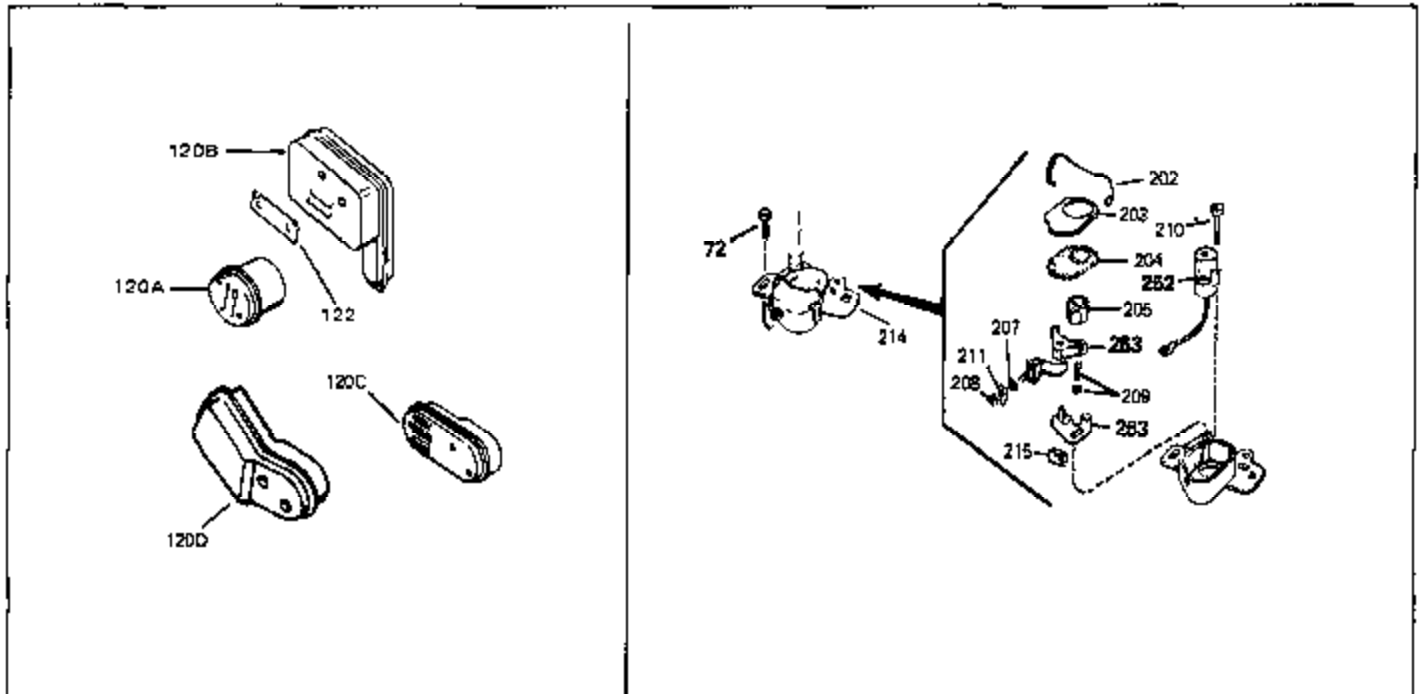

Ref #	Part Number	Qty	Description
86A	33143	0	Clamp, Corbin
87	32796	0	Filter, Air cleaner
88	33142	0	Tube, Air intake
89	32797	0	Retainer, Air cleaner
90	650665	0	Screw
115	610973	0	Terminal Assy.
120B	33565	0	Muffler
122	33753	0	Plate, Lock
239	35435	0	Filter, Pre-Air (Poly)
252	30548B	0	Condenser
253	30547A	0	Contact Assy., Breaker