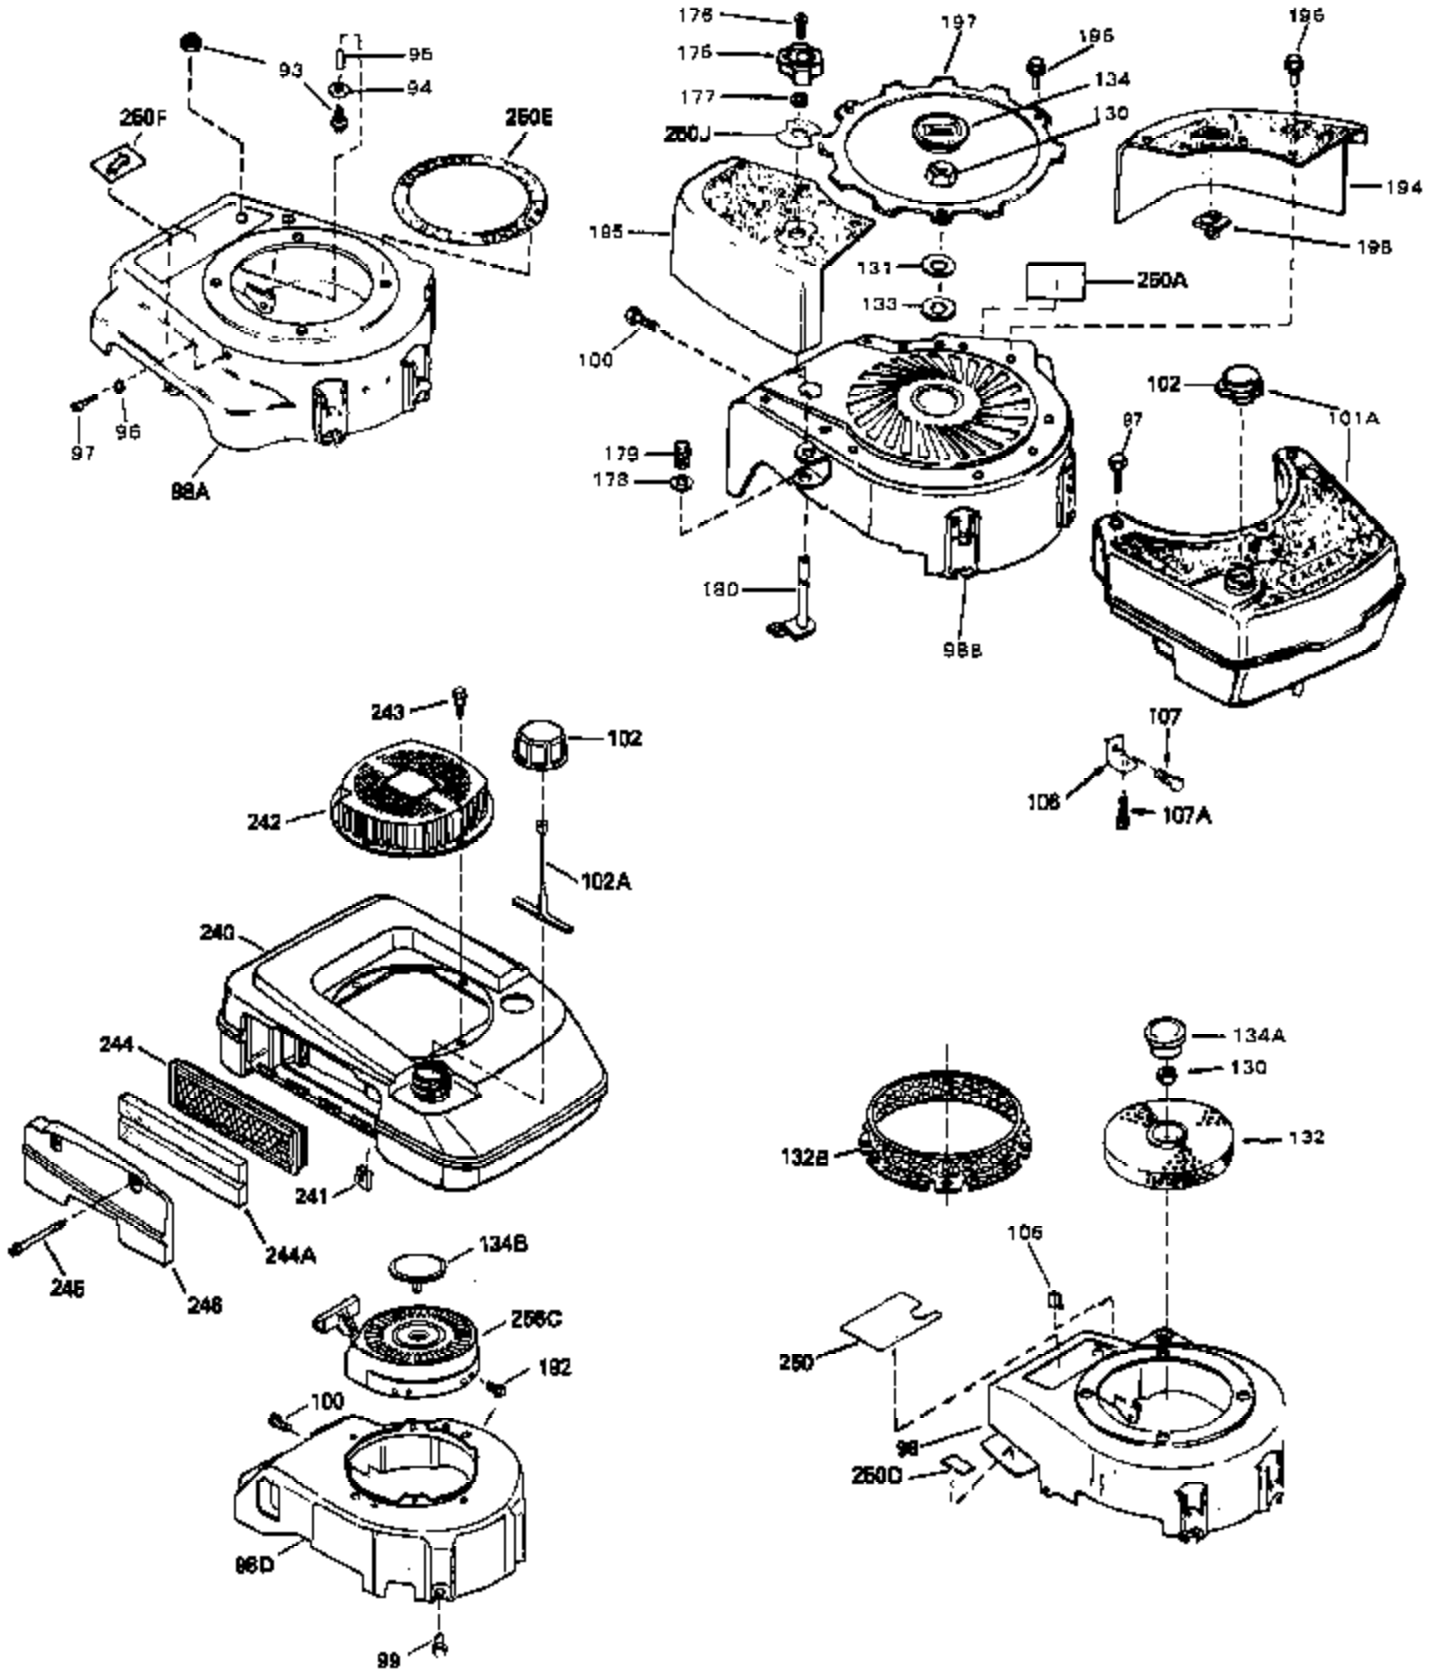

Ref #	Part Number	Qty	Description
1	33561	0	Cylinder Assy. (2-13/16" Bore)
2	26727	0	Pin, Dowel
50	34215	0	Breather Assy.
51	30200	0	Screw
52	32760	0	Gasket, Breather
63	650506	0	Screw
64	631036	0	Shutter, Throttle
65	631530	0	Shaft Assy., Throttle
66	631066	0	Spring, Return
72	650489	0	Screw
115	610973	0	Terminal Assy.
164	610856A	0	Flywheel (Solid state)
165	34080	0	Spacer, Flywheel key
166A	610893	0	Stator Plate Assy.
167	610738	0	Clip, Coil shield
168	31311	0	Clip, Coil locking
169	32016	0	Screw, Pan hd. self-tap, 8-32 x 1/2
170	610928	0	Connector
171	610929	0	Sleeve, Insulation
181	31748	0	Shaft, P.T.O.
182	31746	0	Gear, Worm
184	31745	0	Washer, Tang
185	31787	0	Washer, Flat
186	31749	0	Ring, Retaining
187	31744	0	Seal, Oil
188	31747	0	Washer, Thrust
189	650492	0	Screw
192A	0	0	Rivet, Pop (3/16" Dia.)
192	650737	0	Screw, Hex washer hd. taptite, 1/4-20 x 1/2
250G	33407	0	Decal, Decorative
256	590429A	0	Starter, Side mount rewind