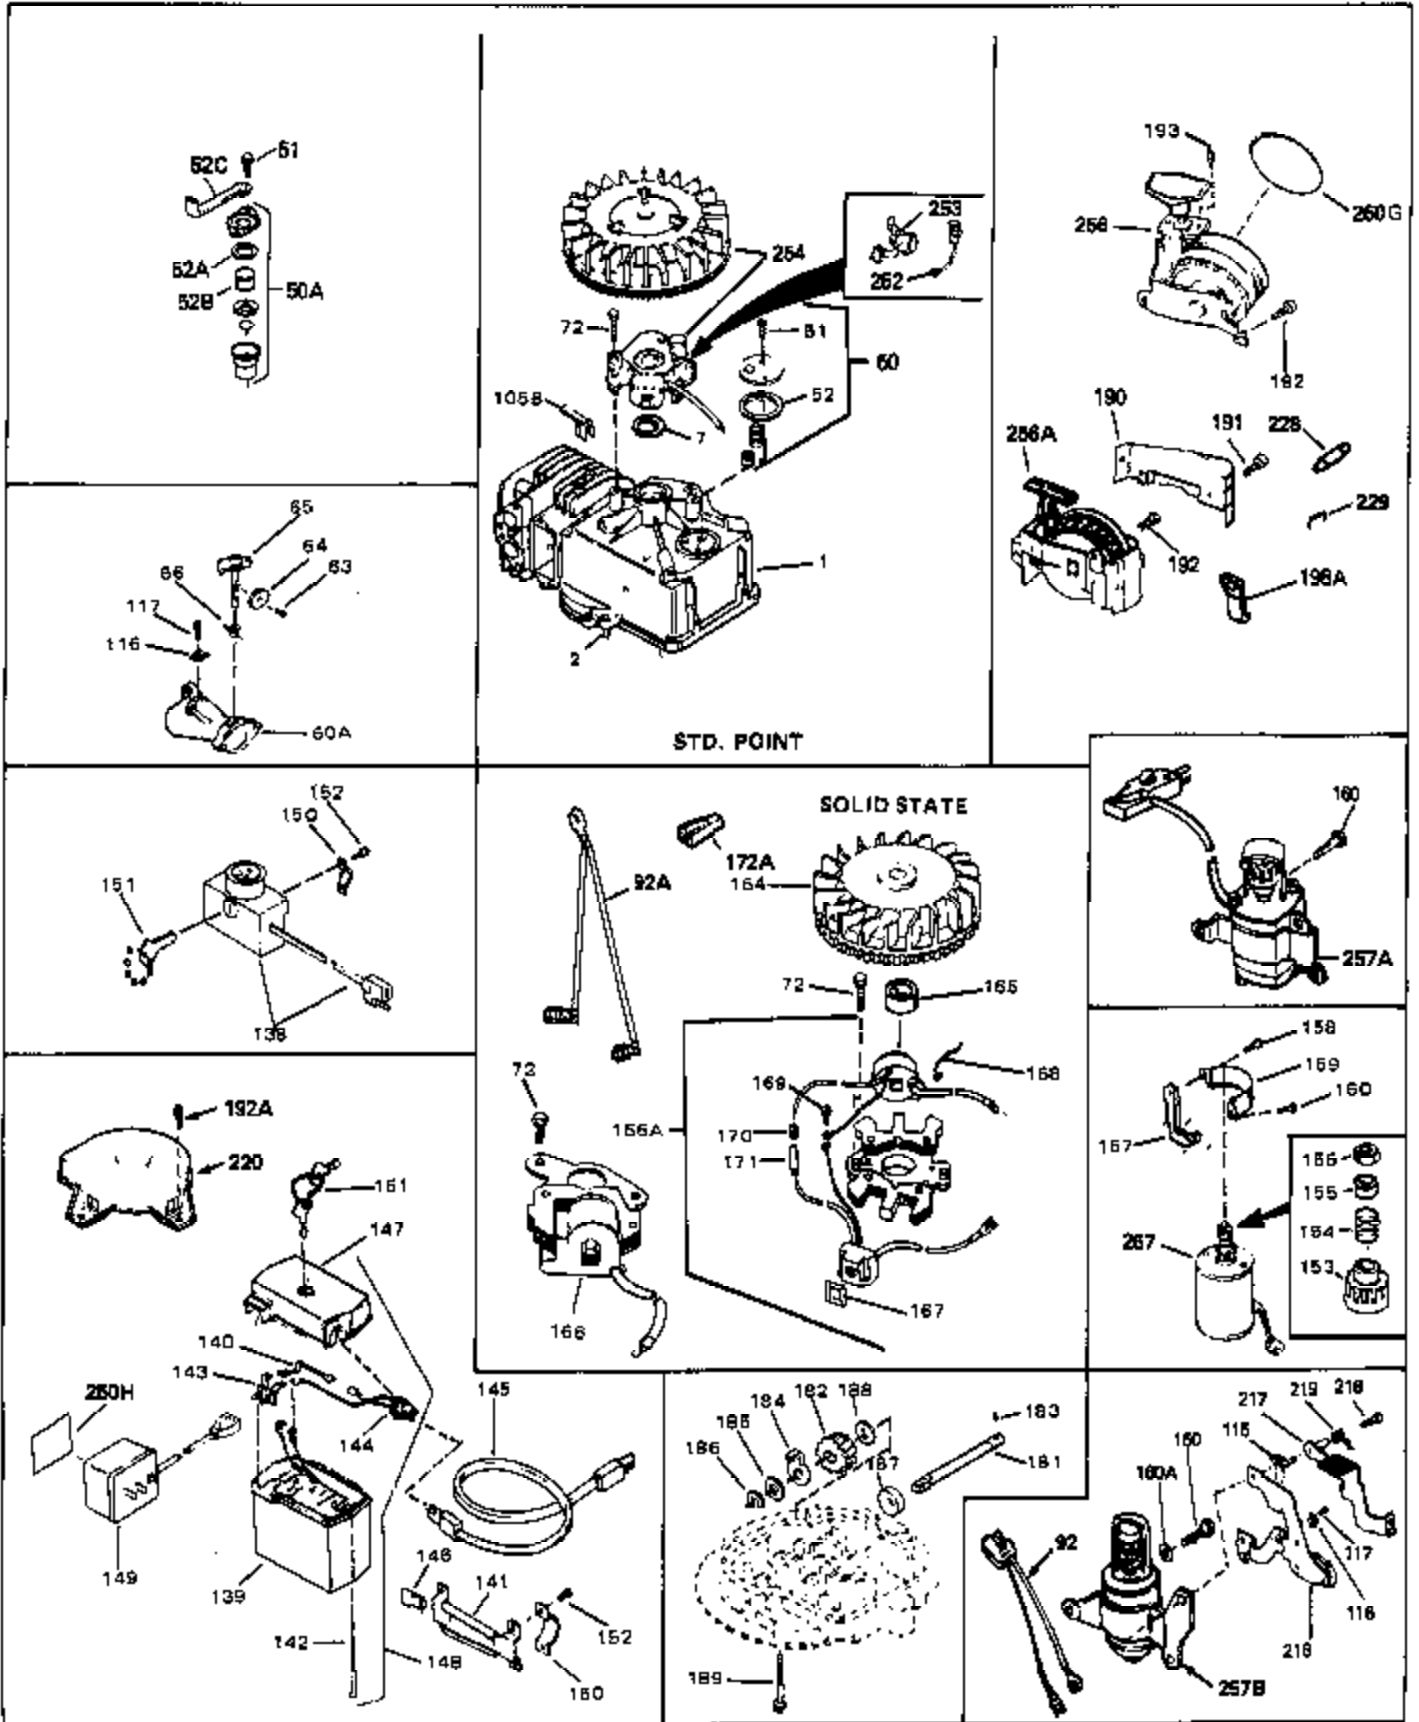

Ref #	Part Number	Qty	Description
1	33561	0	Cylinder Assy. (2-13/16" Bore)
2	26727	0	Pin, Dowel
50	34215	0	Breather Assy.
51	30200	0	Screw
52	32760	0	Gasket, Breather
63	650506	0	Screw
64	631036	0	Shutter, Throttle
65	631530	0	Shaft Assy., Throttle
66	631066	0	Spring, Return
72	650489	0	Screw
115	610973	0	Terminal Assy.
164	610856A	0	Flywheel (Solid state)
165	34080	0	Spacer, Flywheel key
166A	610893	0	Stator Plate Assy.
167	610738	0	Clip, Coil shield
168	31311	0	Clip, Coil locking
169	32016	0	Screw, Pan hd. self-tap, 8-32 x 1/2
170	610928	0	Connector
171	610929	0	Sleeve, Insulation
181	31748	0	Shaft, P.T.O.
182	31746	0	Gear, Worm
184	31745	0	Washer, Tang
185	31787	0	Washer, Flat
186	31749	0	Ring, Retaining
187	31744	0	Seal, Oil
188	31747	0	Washer, Thrust
189	650492	0	Screw
192A	0	0	Rivet, Pop (3/16" Dia.)
192	650737	0	Screw, Hex washer hd. taptite, 1/4-20 x 1/2
250G	33407	0	Decal, Decorative
256	590429A	0	Starter, Side mount rewind