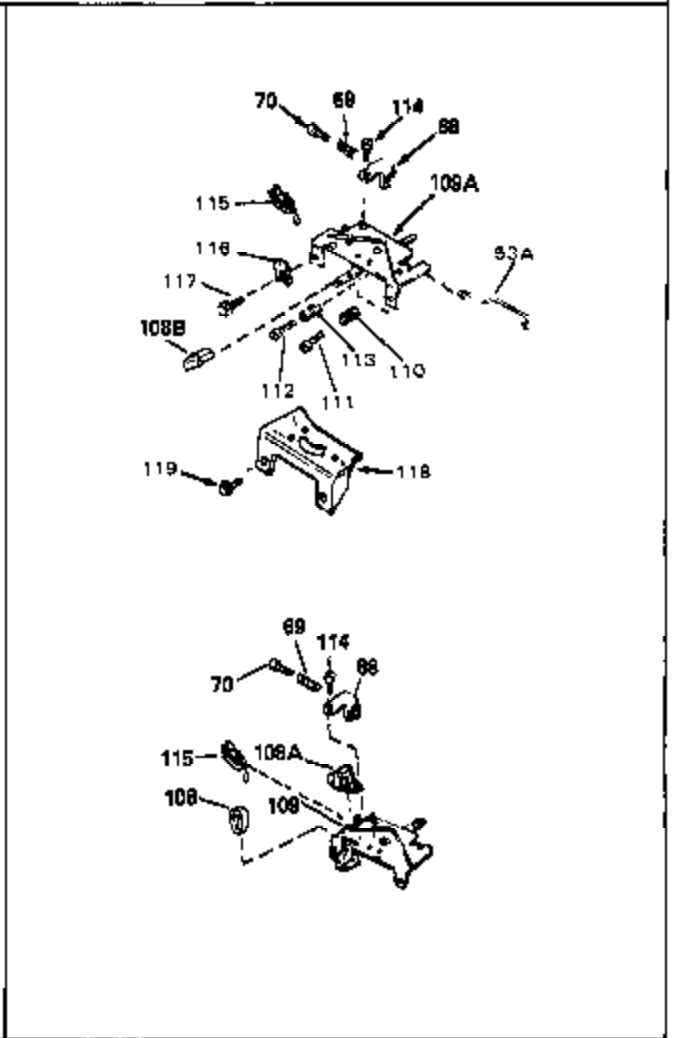

Ref #	Part Number	Qty	Description
53A	33133	0	Link, Throttle
86A	33143	0	Clamp, Corbin
87	32796	0	Filter, Air cleaner
88	33142	0	Tube, Air intake
89	32797	0	Retainer, Air cleaner
90	650665	0	Screw
108A	33971	0	Knob, Control
109	33970A	0	Control Assy., Speed
110	33802	0	Spring Compression
111	650777	0	Screw, Slotted fil. hd. mach., 6-32 x 7/16
112	650549	0	Screw
113	31342	0	Spring, Compression
114	30200	0	Screw
115	610973	0	Terminal Assy.
120B	33566	0	Muffler
122	33753	0	Plate, Lock
239	35435	0	Filter, Pre-Air (Poly)