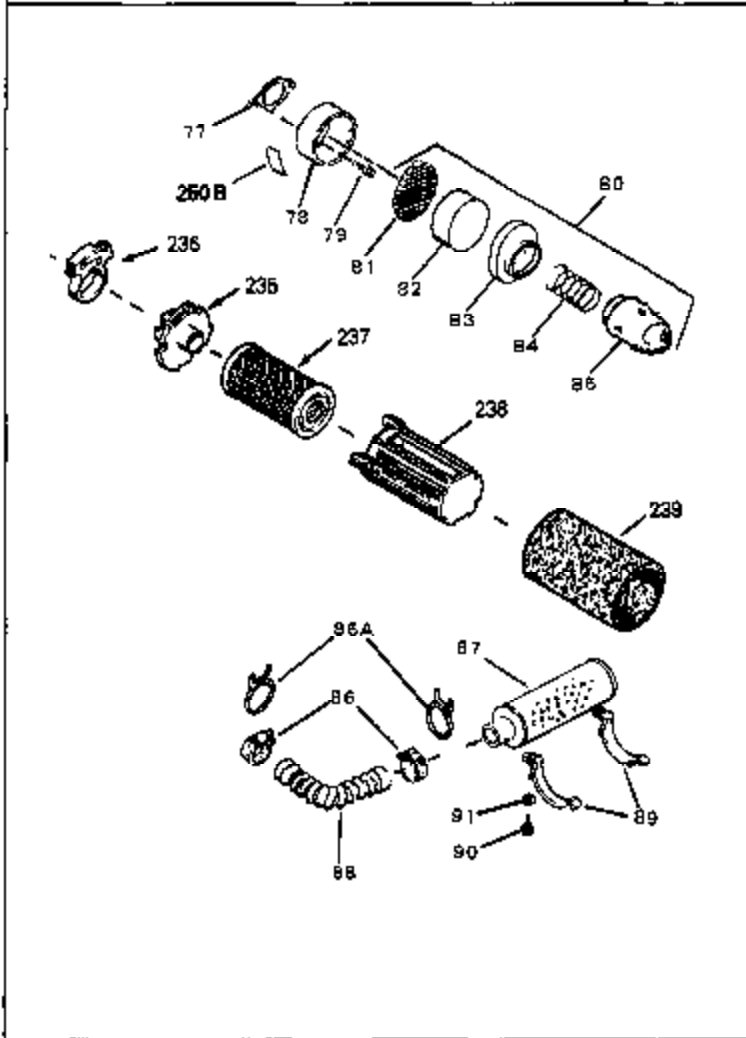

Ref #	Part Number	Qty	Description
53A	33133	0	Link, Throttle
86A	33143	0	Clamp, Corbin
87	32796	0	Filter, Air cleaner
88	33142	0	Tube, Air intake
89	32797	0	Retainer, Air cleaner
90	650665	0	Screw
108A	33971	0	Knob, Control
109	33970A	0	Control Assy., Speed
110	33802	0	Spring Compression
111	650777	0	Screw, Slotted fil. hd. mach., 6-32 x 7/16
112	650549	0	Screw
113	31342	0	Spring, Compression
114	30200	0	Screw
115	610973	0	Terminal Assy.
120B	33566	0	Muffler
122	33753	0	Plate, Lock
239	35435	0	Filter, Pre-Air (Poly)