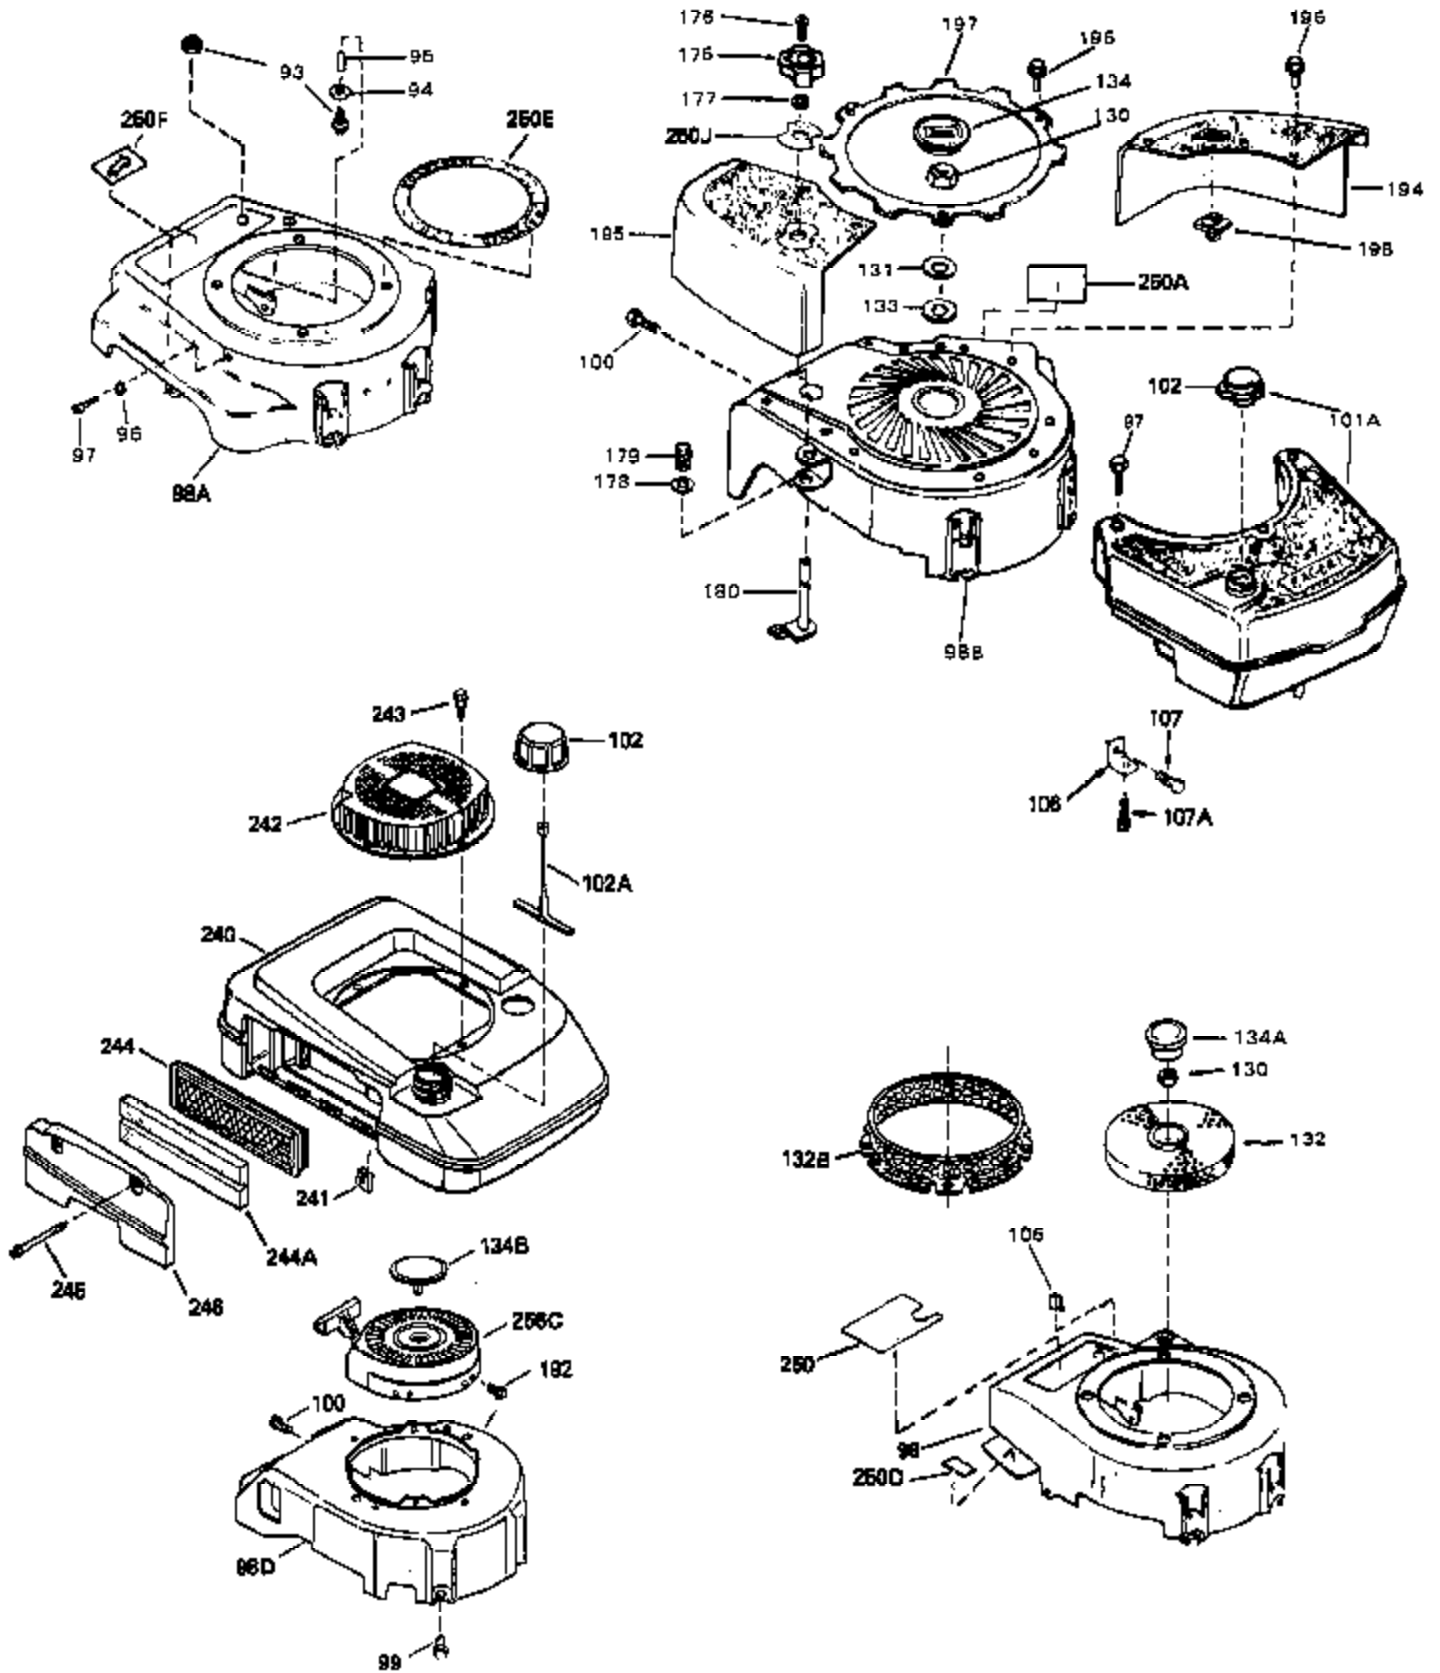

Ref #	Part Number	Qty	Description
93	610650B	0	Switch, Toggle
94	33458	0	Washer, Plain
95	33457	0	Cap, Toggle switch
98B	33558A	0	Housing, Blower
99	650831	0	Screw, Hex washer hd. Powerlok thread,
101A	33082A	0	Tank Assy., Fuel (Charcoal Poly) (1.5 qt.)
102	34118	0	Cap, Fuel filler (Red Plastic) (Spurt
102	410144B	0	Cap, Fuel filler (White Plastic) (Std.)
130	650607	0	Nut, Flywheel
131	650815	0	Washer, Belleville
132	32237	0	Screen, Flywheel
192	650737	0	Screw, Hex washer hd. taptite, 1/4-20 x 1/2
250	33083	0	Decal, Instruction