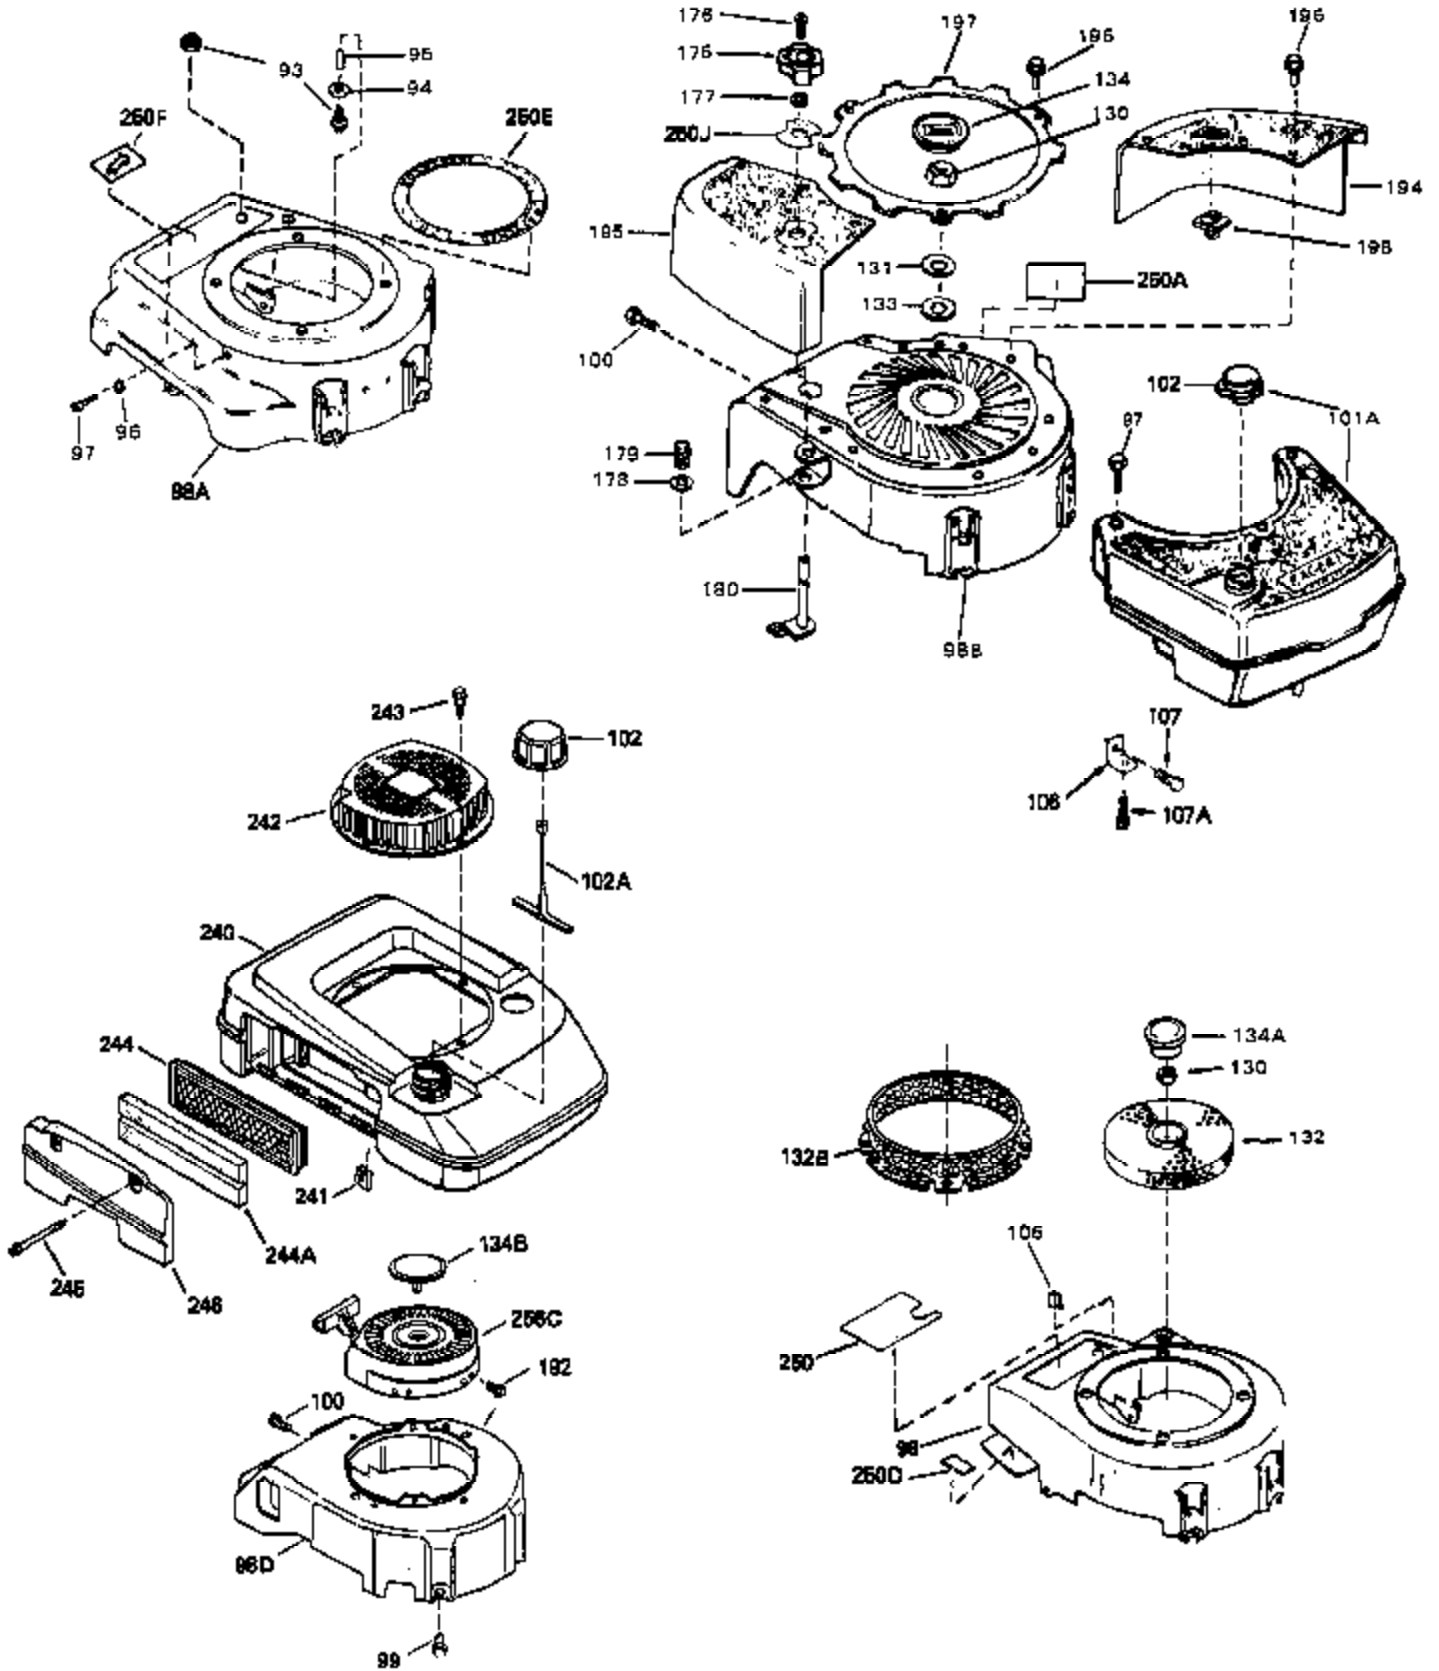

Ref #	Part Number	Qty	Description
1	33561	0	Cylinder Assy. (2-13/16" Bore)
2	26727	0	Pin, Dowel
50	34215	0	Breather Assy.
51	30200	0	Screw
52	32760	0	Gasket, Breather
63	650506	0	Screw
64	631036	0	Shutter, Throttle
65	631530	0	Shaft Assy., Throttle
66	631066	0	Spring, Return
72	650489	0	Screw
115	610973	0	Terminal Assy.
181	31748	0	Shaft, P.T.O.
182	31746	0	Gear, Worm
184	31745	0	Washer, Tang
185	31787	0	Washer, Flat
186	31749	0	Ring, Retaining
187	31744	0	Seal, Oil
188	31747	0	Washer, Thrust
189	650492	0	Screw
192A	0	0	Rivet, Pop (3/16" Dia.)
192	650737	0	Screw, Hex washer hd. taptite, 1/4-20 x 1/2
252	30548B	0	Condenser
253	30547A	0	Contact Assy., Breaker
254	610857	0	Magneto, Tecumseh (w/ring gear)
256	590429A	0	Starter, Side mount rewind