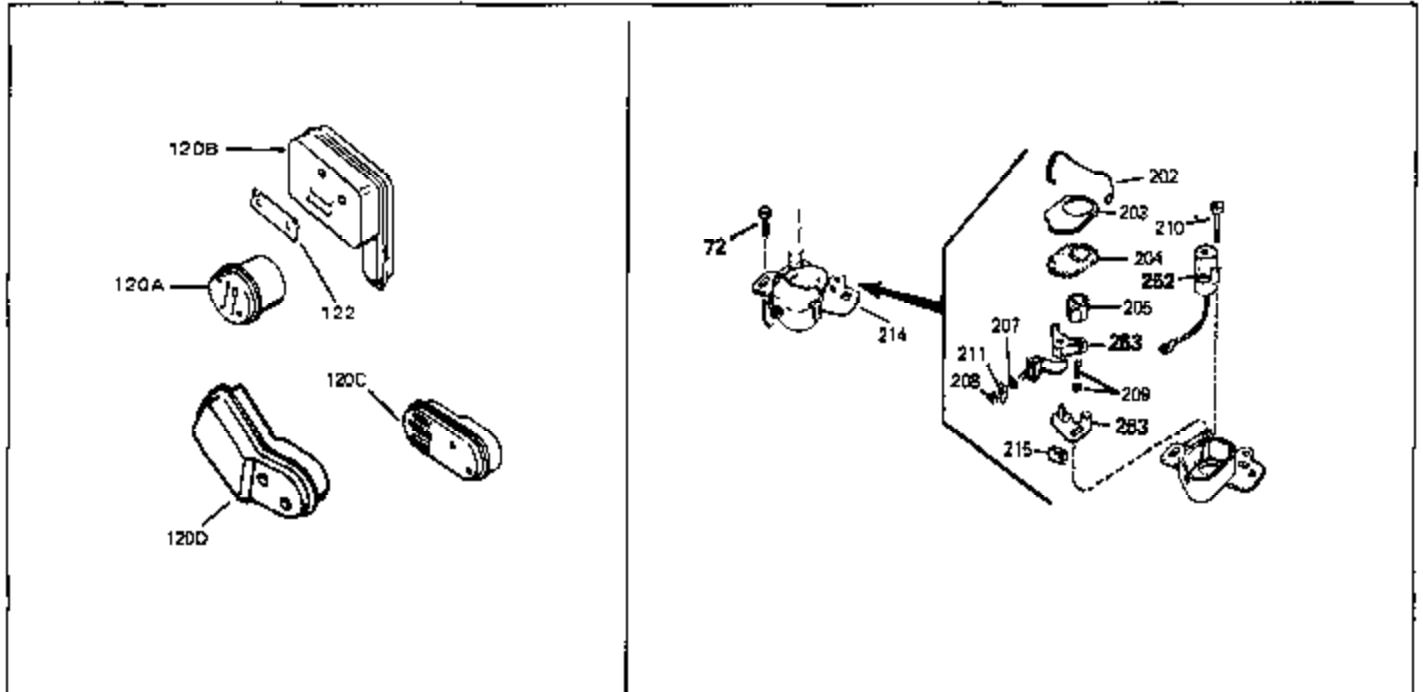

Ref #	Part Number	Qty	Description
115	610973	0	Terminal Assy.
120B	33566	0	Muffler
122	33753	0	Plate, Lock
239	35435	0	Filter, Pre-Air (Poly)
252	30548B	0	Condenser
253	30547A	0	Contact Assy., Breaker