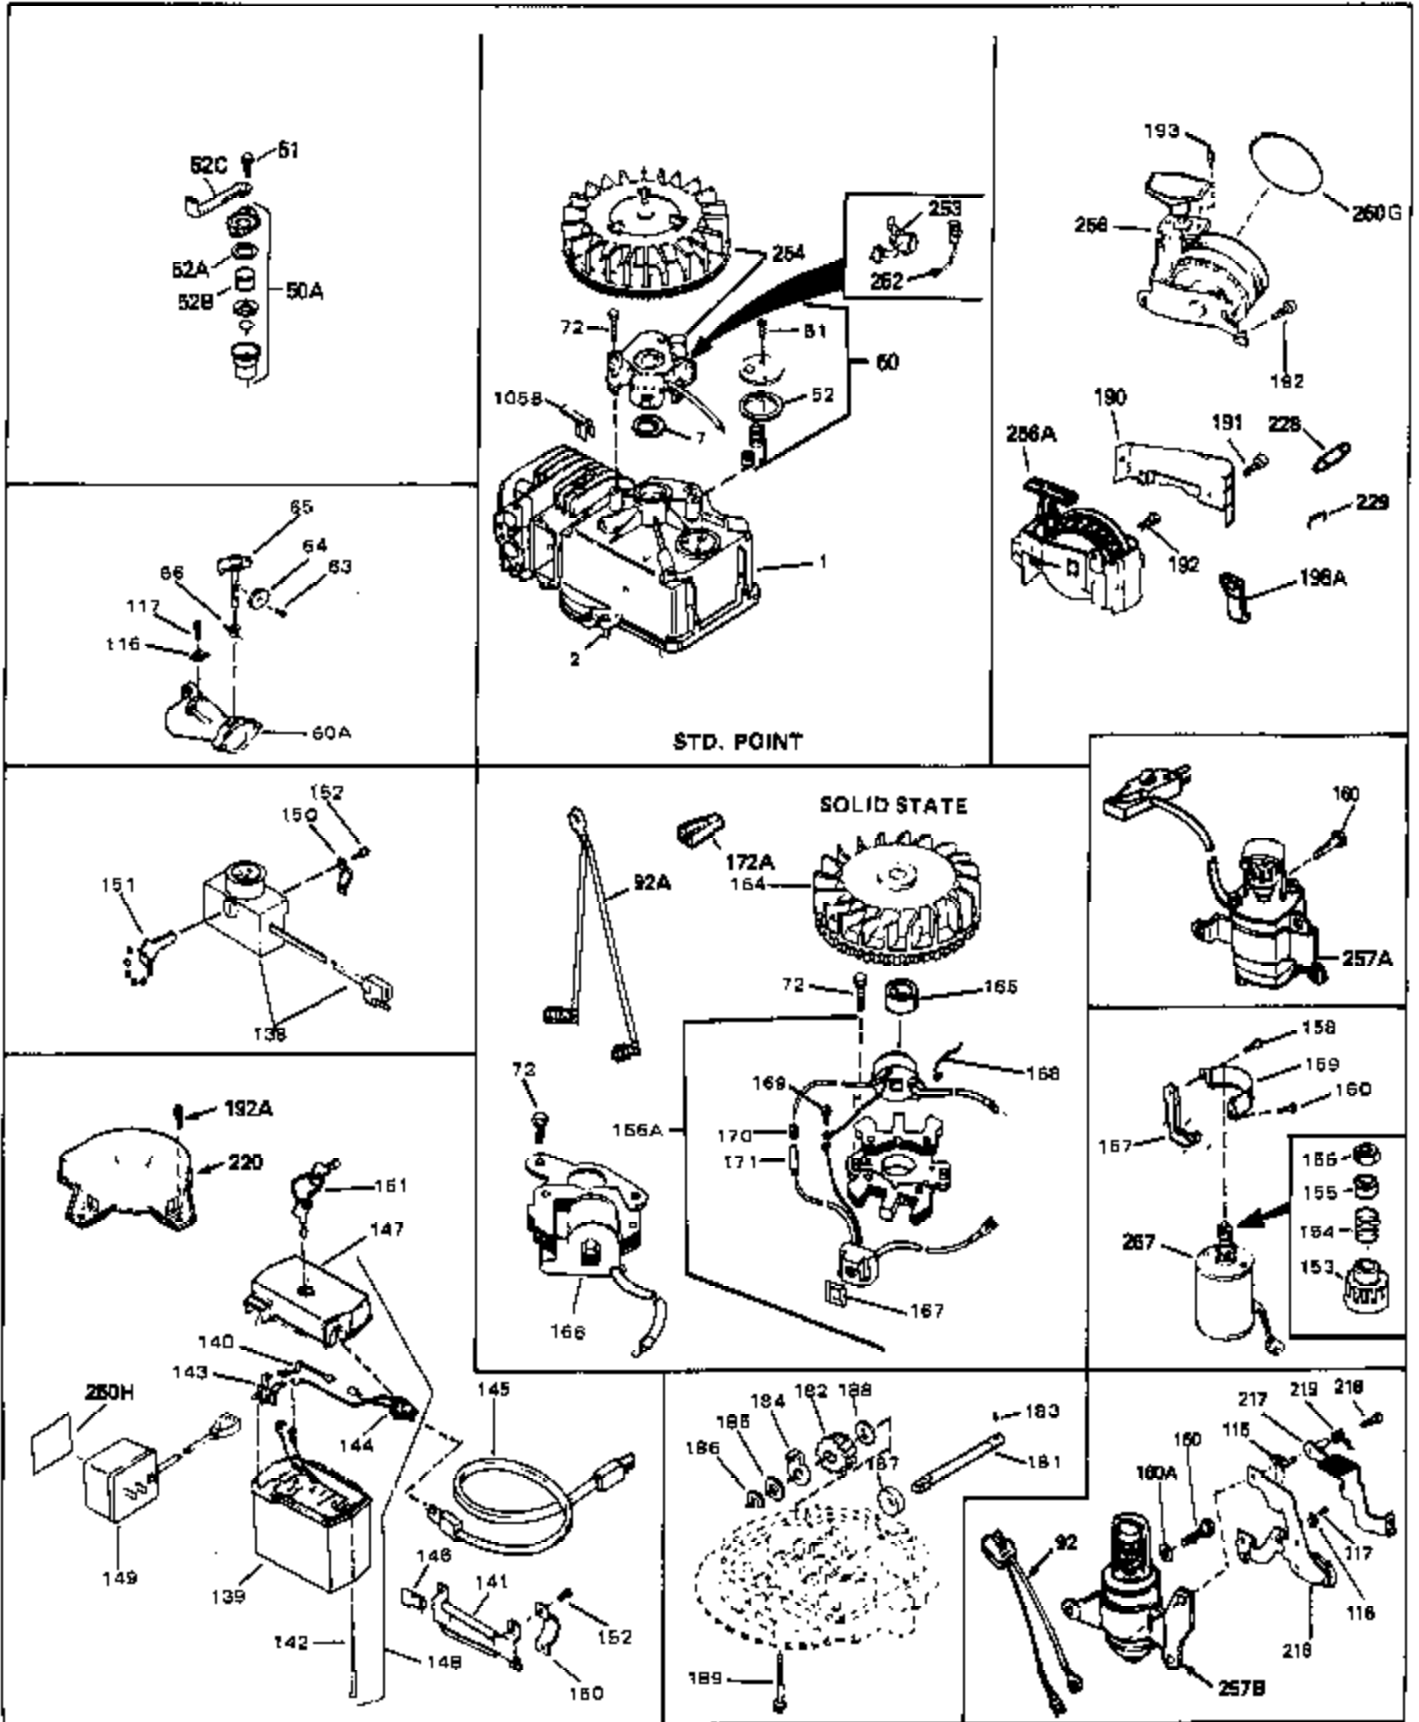

Ref #	Part Number	Qty	Description
1	33561	0	Cylinder Assy. (2-13/16" Bore)
2	26727	0	Pin, Dowel
50	34215	0	Breather Assy.
51	30200	0	Screw
52	32760	0	Gasket, Breather
63	650506	0	Screw
64	631036	0	Shutter, Throttle
65	631530	0	Shaft Assy., Throttle
66	631066	0	Spring, Return
72	650489	0	Screw
115	610973	0	Terminal Assy.
181	31748	0	Shaft, P.T.O.
182	31746	0	Gear, Worm
184	31745	0	Washer, Tang
185	31787	0	Washer, Flat
186	31749	0	Ring, Retaining
187	31744	0	Seal, Oil
188	31747	0	Washer, Thrust
189	650492	0	Screw
192A	0	0	Rivet, Pop (3/16" Dia.)
192	650737	0	Screw, Hex washer hd. taptite, 1/4-20 x 1/2
252	30548B	0	Condenser
253	30547A	0	Contact Assy., Breaker
254	610857	0	Magneto, Tecumseh (w/ring gear)
256	590429A	0	Starter, Side mount rewind