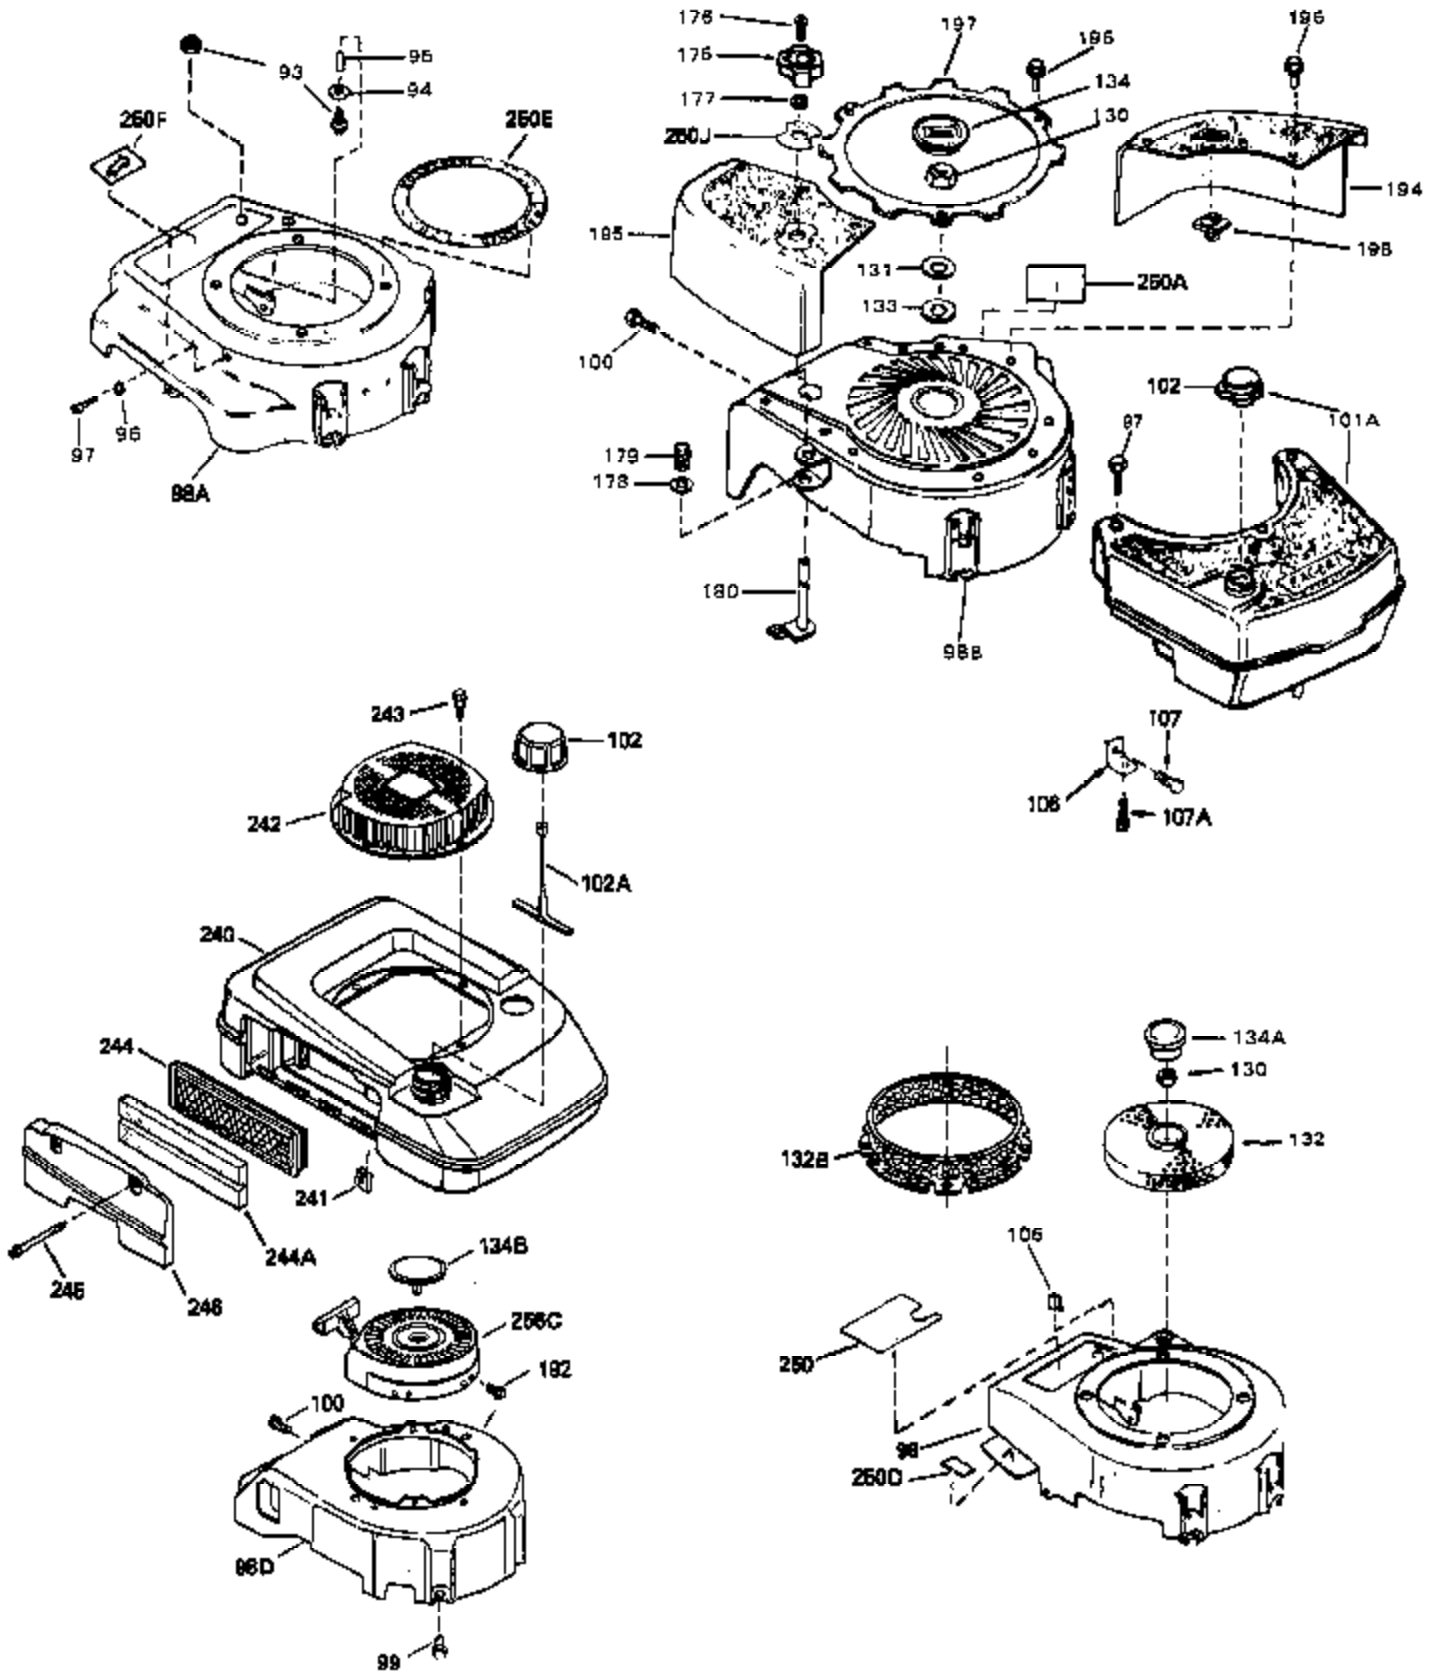

Ref #	Part Number	Qty	Description
93	610650B	0	Switch, Toggle
95	33457	0	Cap, Toggle switch
98	34010B	0	Housing, Blower
99	650831	0	Screw, Hex washer hd. Powerlok thread,
102	34118	0	Cap, Fuel filler (Red Plastic) (Spurt
102	410144B	0	Cap, Fuel filler (White Plastic) (Std.)
130	650607	0	Nut, Flywheel
131	650815	0	Washer, Belleville
132	32237	0	Screen, Flywheel
192	650737	0	Screw, Hex washer hd. taptite, 1/4-20 x 1/2