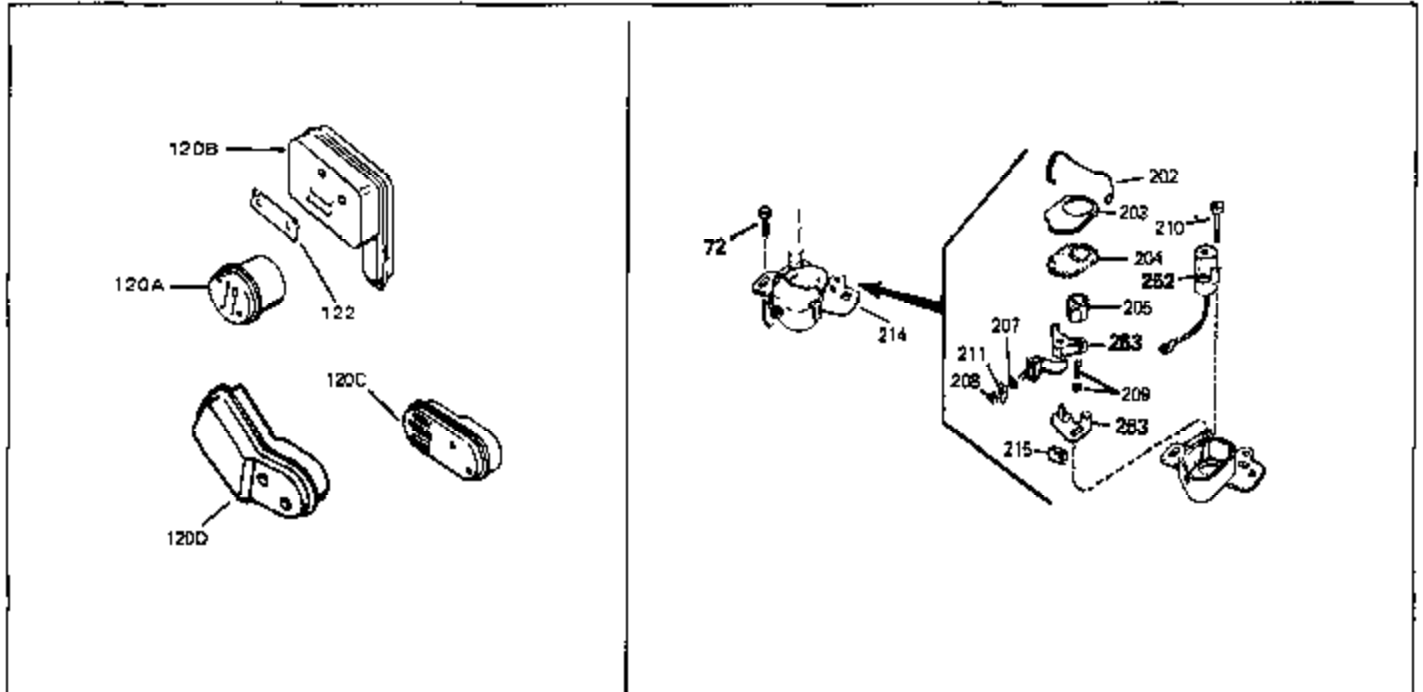

Ref #	Part Number	Qty	Description
86A	33143	0	Clamp, Corbin
87	32796	0	Filter, Air cleaner
88	33142	0	Tube, Air intake
89	32797	0	Retainer, Air cleaner
90	650665	0	Screw
115	610973	0	Terminal Assy.
120B	33565	0	Muffler
122	33753	0	Plate, Lock
239	35435	0	Filter, Pre-Air (Poly)
252	30548B	0	Condenser
253	30547A	0	Contact Assy., Breaker