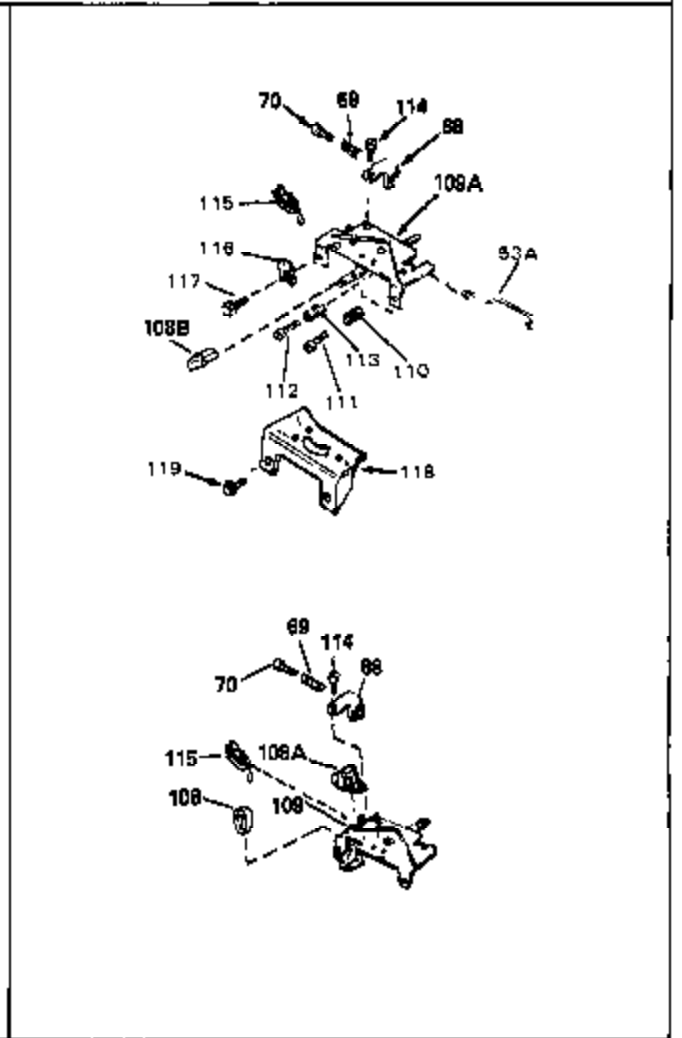

Ref #	Part Number	Qty	Description
86A	33143	0	Clamp, Corbin
87	32796	0	Filter, Air cleaner
88	33142	0	Tube, Air intake
89	32797	0	Retainer, Air cleaner
90	650665	0	Screw
115	610973	0	Terminal Assy.
120B	33565	0	Muffler
122	33753	0	Plate, Lock
239	35435	0	Filter, Pre-Air (Poly)
252	30548B	0	Condenser
253	30547A	0	Contact Assy., Breaker