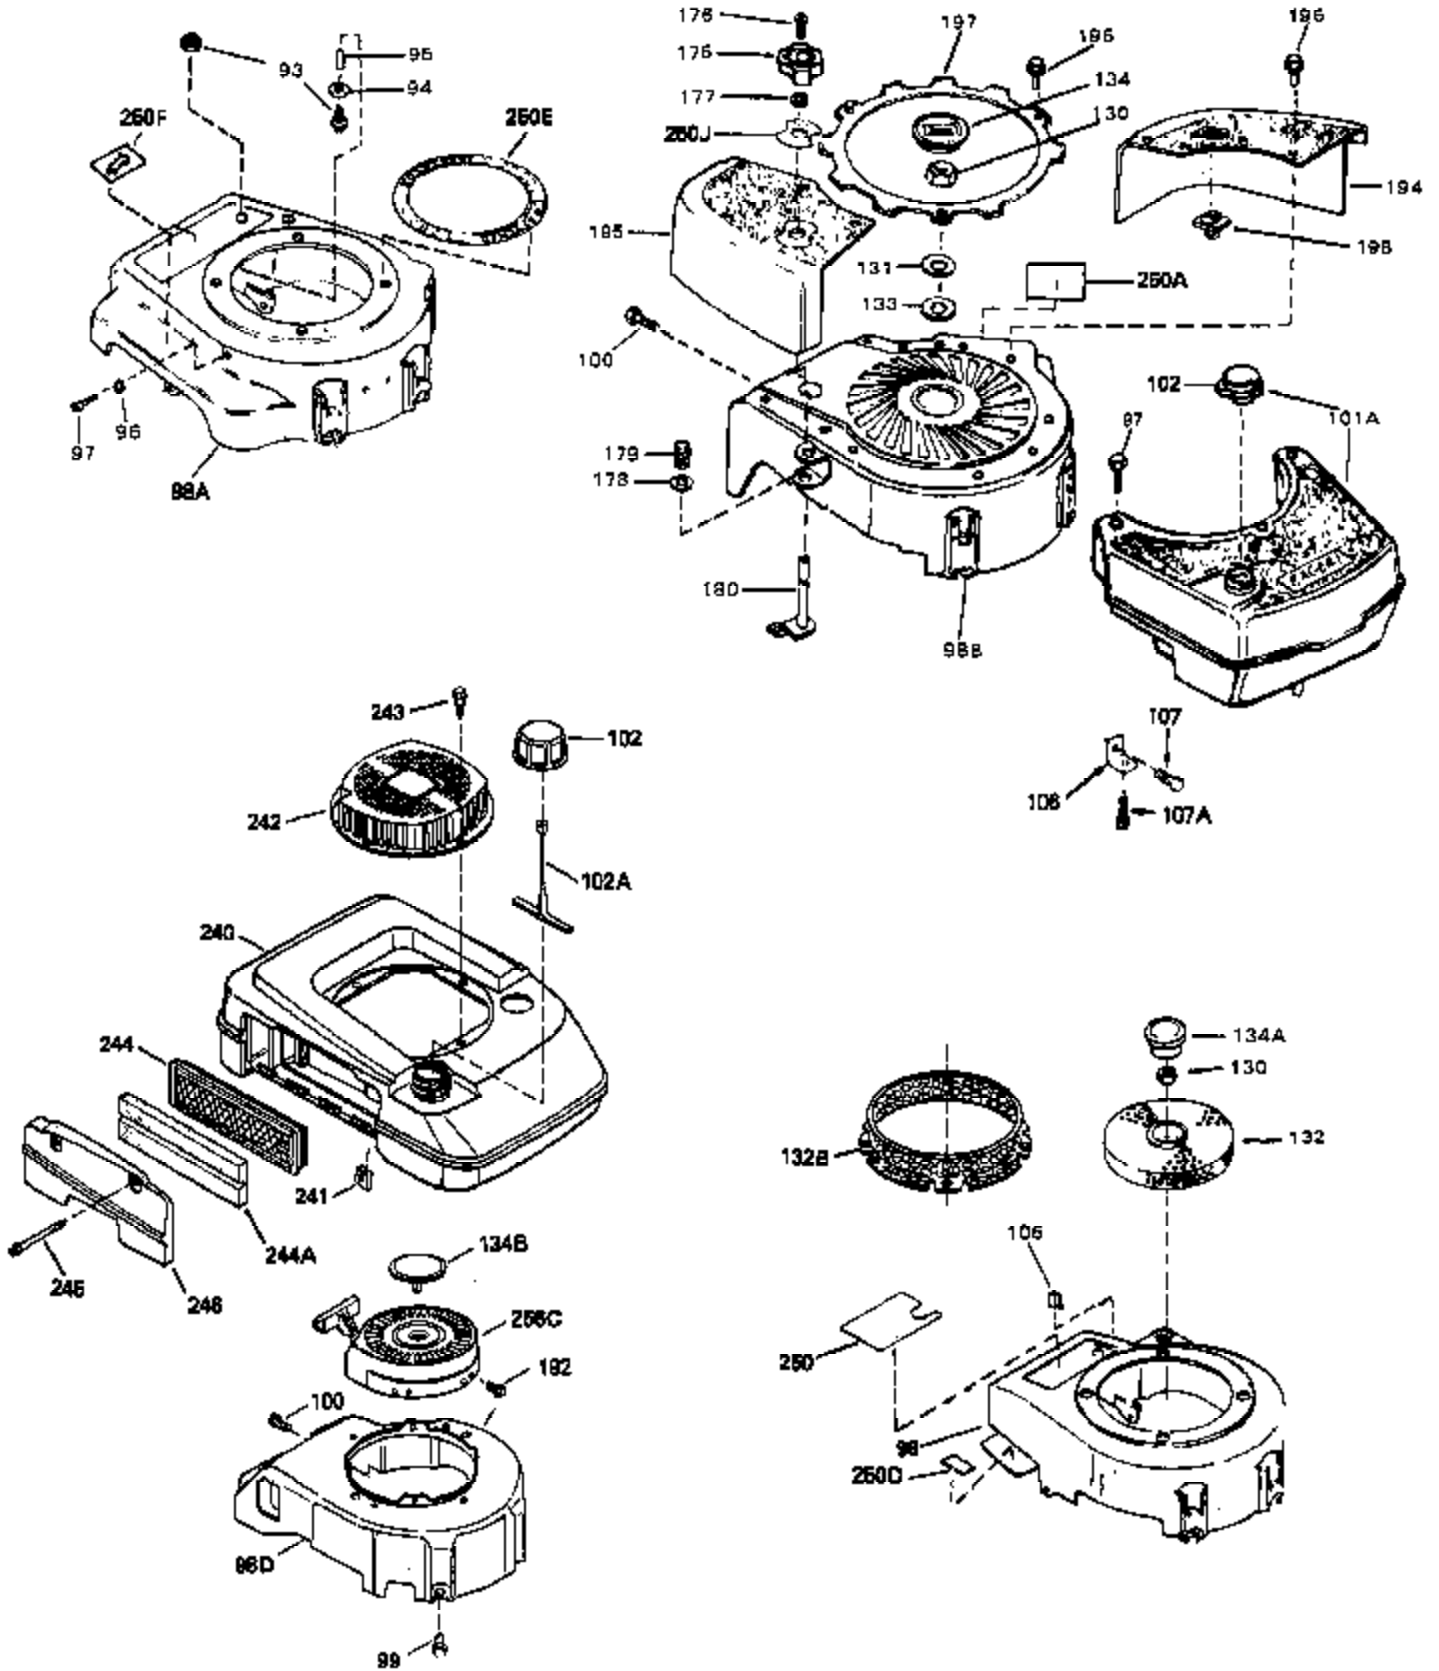

Ref #	Part Number	Qty	Description
93	610650B	0	Switch, Toggle
94	33458	0	Washer, Plain
95	33457	0	Cap, Toggle switch
97	28763	0	Screw, Hex washer hd. thread-forming, 10-24
98B	33558A	0	Housing, Blower
99	650831	0	Screw, Hex washer hd. Powerlok thread,
101A	33082A	0	Tank Assy., Fuel (Charcoal Poly) (1.5 qt.)
102	34118	0	Cap, Fuel filler (Red Plastic) (Spurt
102	410144B	0	Cap, Fuel filler (White Plastic) (Std.)
130	650607	0	Nut, Flywheel
131	650815	0	Washer, Belleville
132	32237	0	Screen, Flywheel
192	650737	0	Screw, Hex washer hd. taptite, 1/4-20 x 1/2
250	33083	0	Decal, Instruction