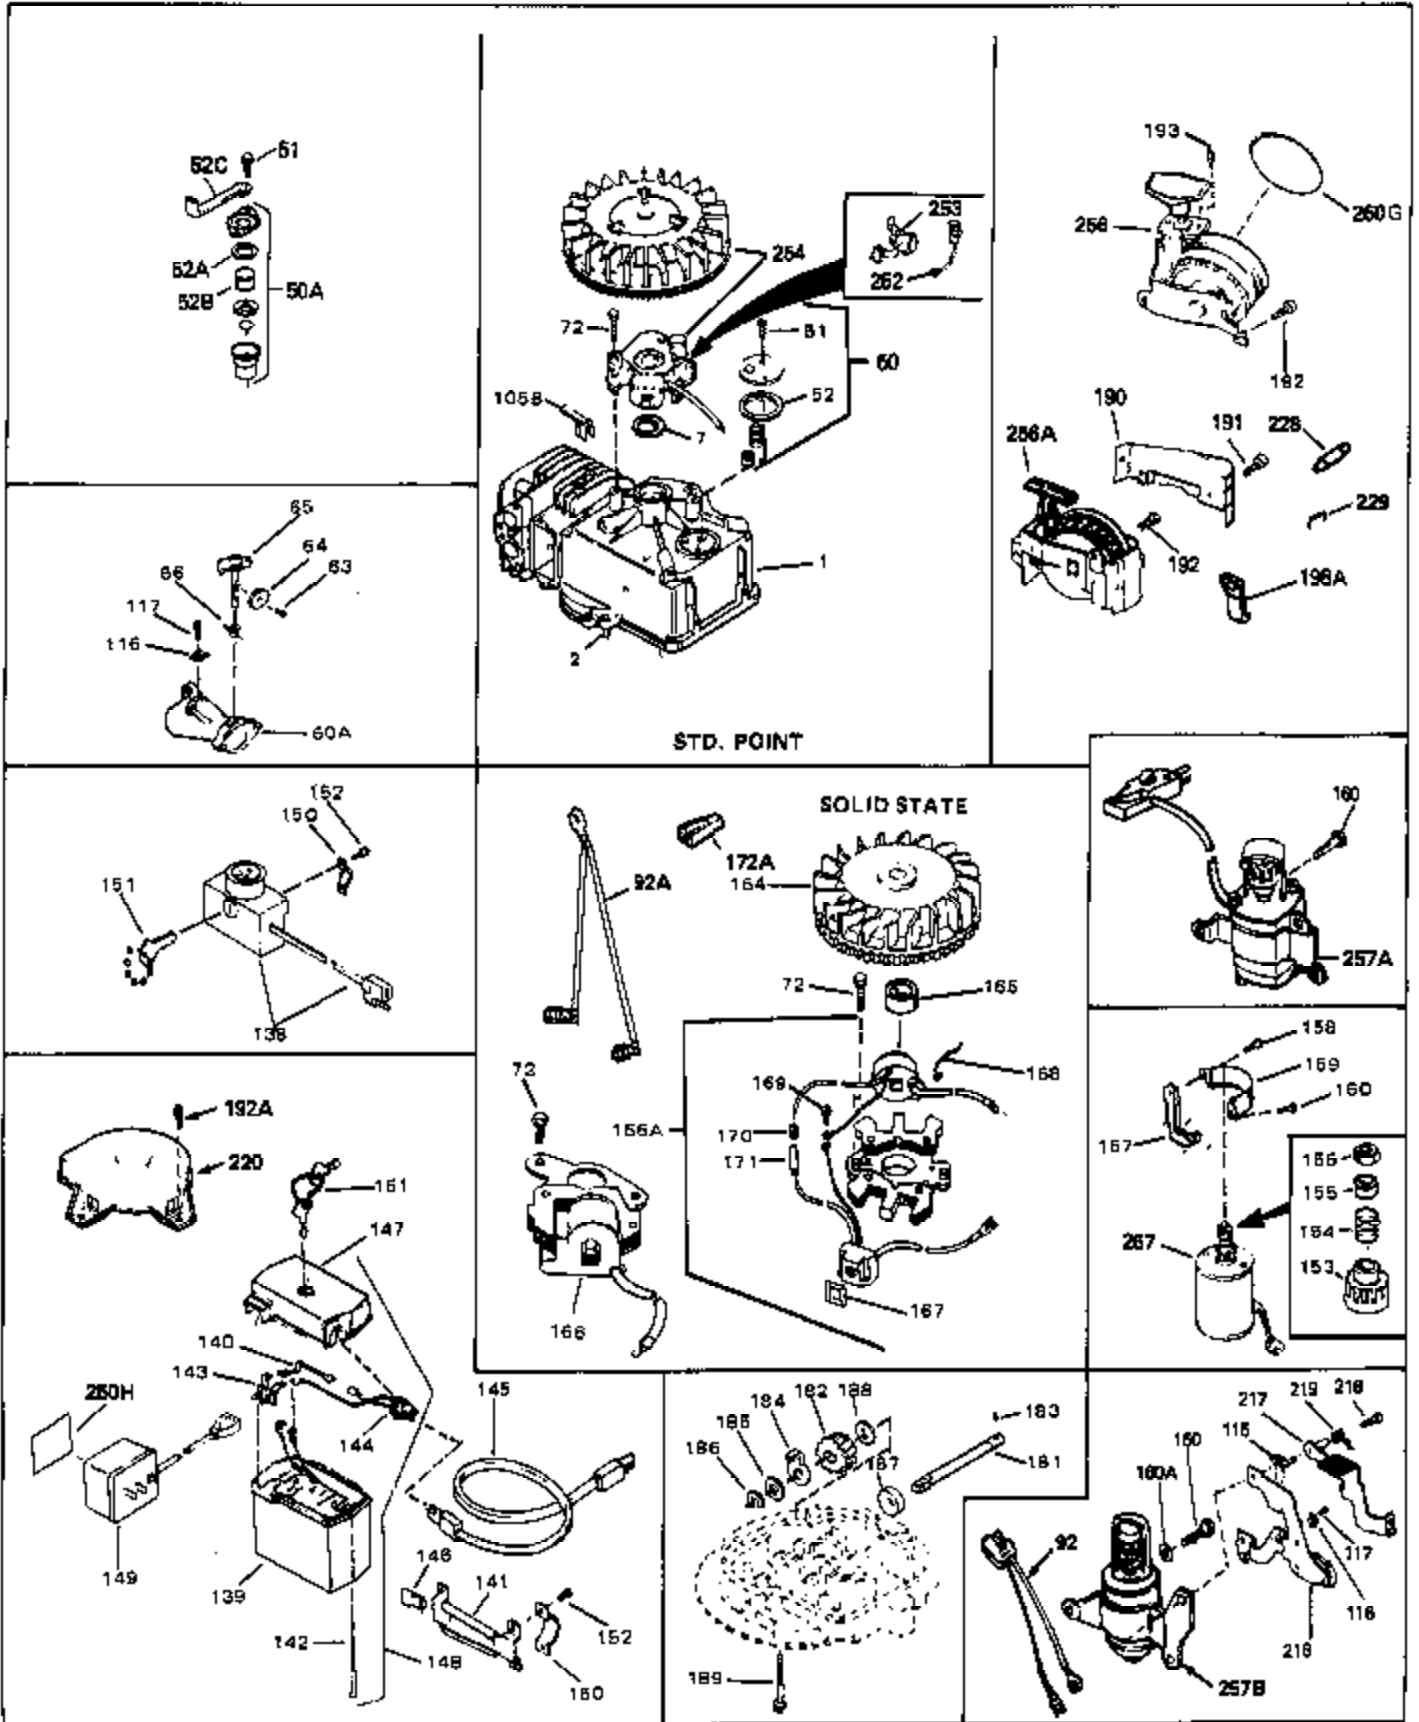

Ref #	Part Number	Qty	Description
53	32652	0	Link, Throttle
54	33151	0	Link, Governor spring
55	32755	0	Cover, Valve spring box
56	27234	0	Gasket, Breather cover
57	30063	0	Screw
59	32649	0	Gasket, Intake
60	31384A	0	Pipe, Intake
61	6201	0	Screw
62	650451	0	Screw
67	26756	0	Gasket, Carburetor
71	29752	0	Nut
99	650831	0	Screw, Hex washer hd. Powerlok thread,
102	34118	0	Cap, Fuel filler (Red Plastic) (Spurt
102	410144B	0	Cap, Fuel filler (White Plastic) (Std.)
103	29774	0	Line, Fuel (Braided 8.25")
103	30705	0	Line, Fuel (Braided 16")
103	34357	0	Line, Fuel (Epichlorohydrin 6-3/4")
104	26460	0	Clamp, Fuel line
105A	30593	0	Clip, Magneto wire
115	610973	0	Terminal Assy.
121	792005	0	Screw, Hex hd., 1/4-20 x 2-1/2
124	650562	0	Screw
125	34282	0	"O" Ring (.612 I.D. x .812 O.D. x .103
125	30139	0	"O" Ring
126	32799	0	Tube, Oil filler
127	29985	0	"O" Ring
128	30140	0	Dipstick, Oil (Screw In)
129	610118	0	Cover, Spark plug
130	650607	0	Nut, Flywheel
131	650815	0	Washer, Belleville
135	33086	0	Lever, Speed adj.
192A	0	0	Rivet, Pop (3/16" Dia.)
201	730207	0	Magneto-to-Solid State Conversion Kit
250C	31353	0	Decal, Instruction
251	631021	0	Inlet Needle, Seat & Clip Assy.
255	631693	0	Carburetor
258	33576A	0	Gasket Set