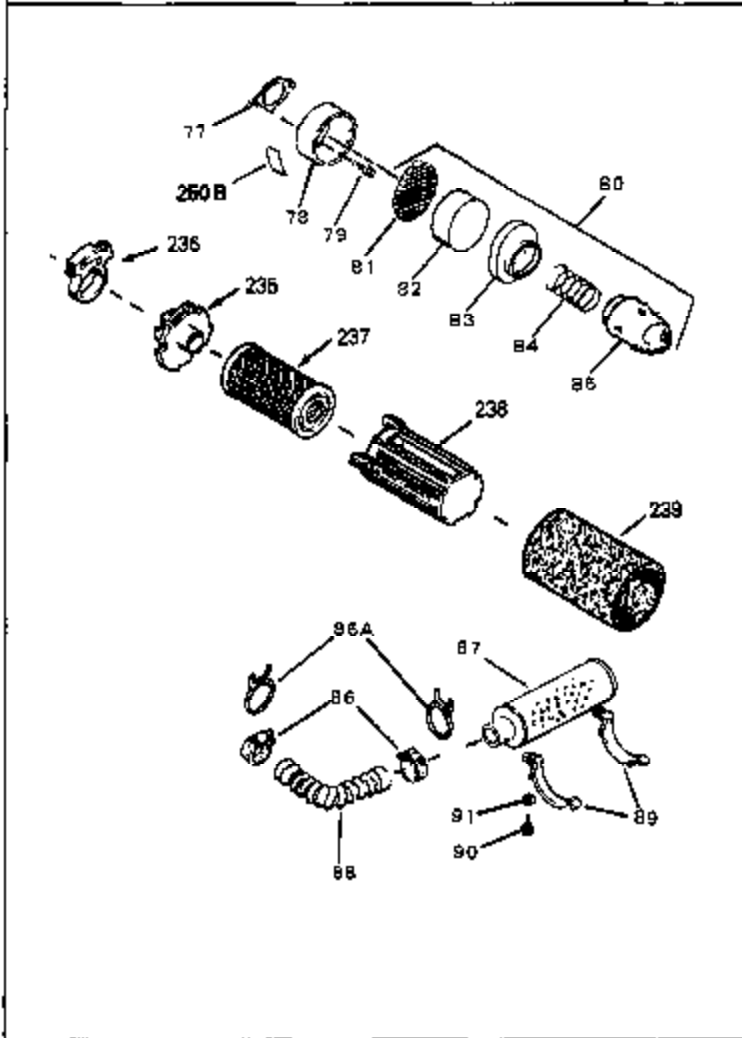

Ref #	Part Number	Qty	Description
86A	33143	0	Clamp, Corbin
87	32796	0	Filter, Air cleaner
88	33142	0	Tube, Air intake
89	32797	0	Retainer, Air cleaner
90	650665	0	Screw
115	610973	0	Terminal Assy.
120B	33565	0	Muffler
122	33753	0	Plate, Lock
239	35435	0	Filter, Pre-Air (Poly)
252	30548B	0	Condenser
253	30547A	0	Contact Assy., Breaker