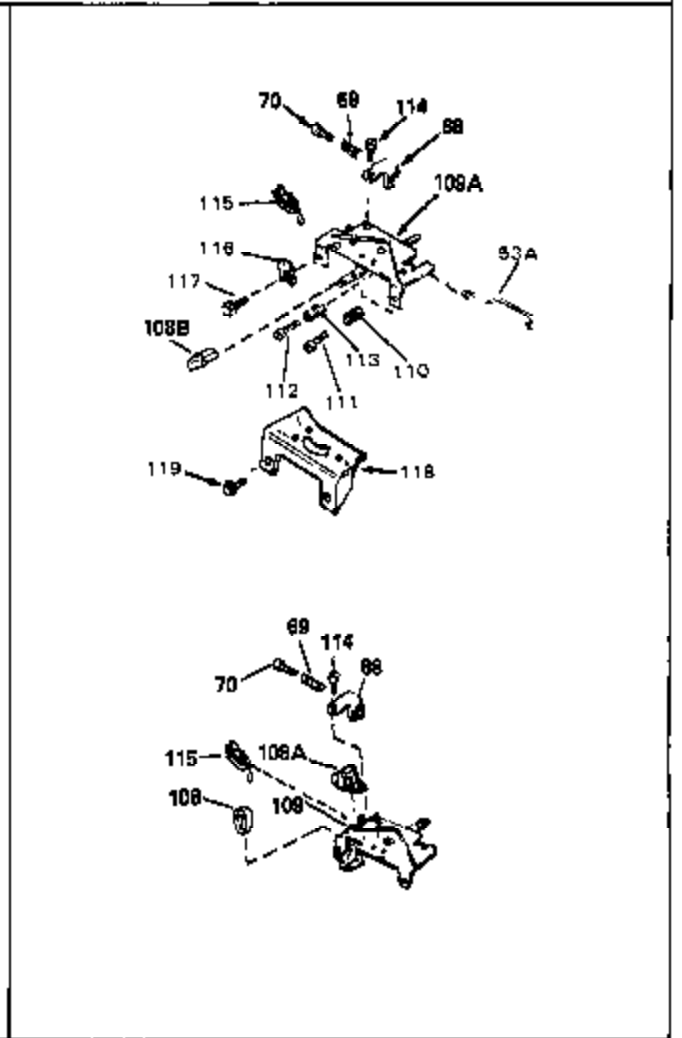

Ref #	Part Number	Qty	Description
86A	33143	0	Clamp, Corbin
87	32796	0	Filter, Air cleaner
88	33142	0	Tube, Air intake
89	32797	0	Retainer, Air cleaner
90	650665	0	Screw
115	610973	0	Terminal Assy.
120B	33566	0	Muffler
122	33753	0	Plate, Lock
239	35435	0	Filter, Pre-Air (Poly)
252	30548B	0	Condenser
253	30547A	0	Contact Assy., Breaker