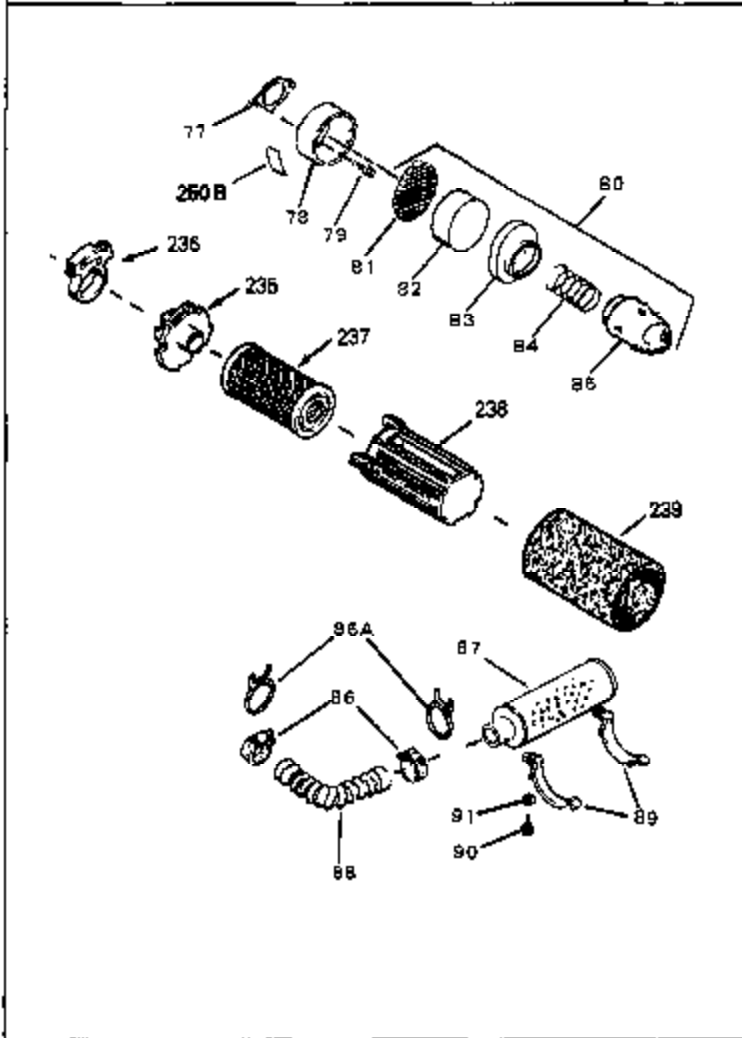

Ref #	Part Number	Qty	Description
86A	33143	0	Clamp, Corbin
87	32796	0	Filter, Air cleaner
88	33142	0	Tube, Air intake
89	32797	0	Retainer, Air cleaner
90	650665	0	Screw
115	610973	0	Terminal Assy.
120B	33566	0	Muffler
122	33753	0	Plate, Lock
239	35435	0	Filter, Pre-Air (Poly)
252	30548B	0	Condenser
253	30547A	0	Contact Assy., Breaker