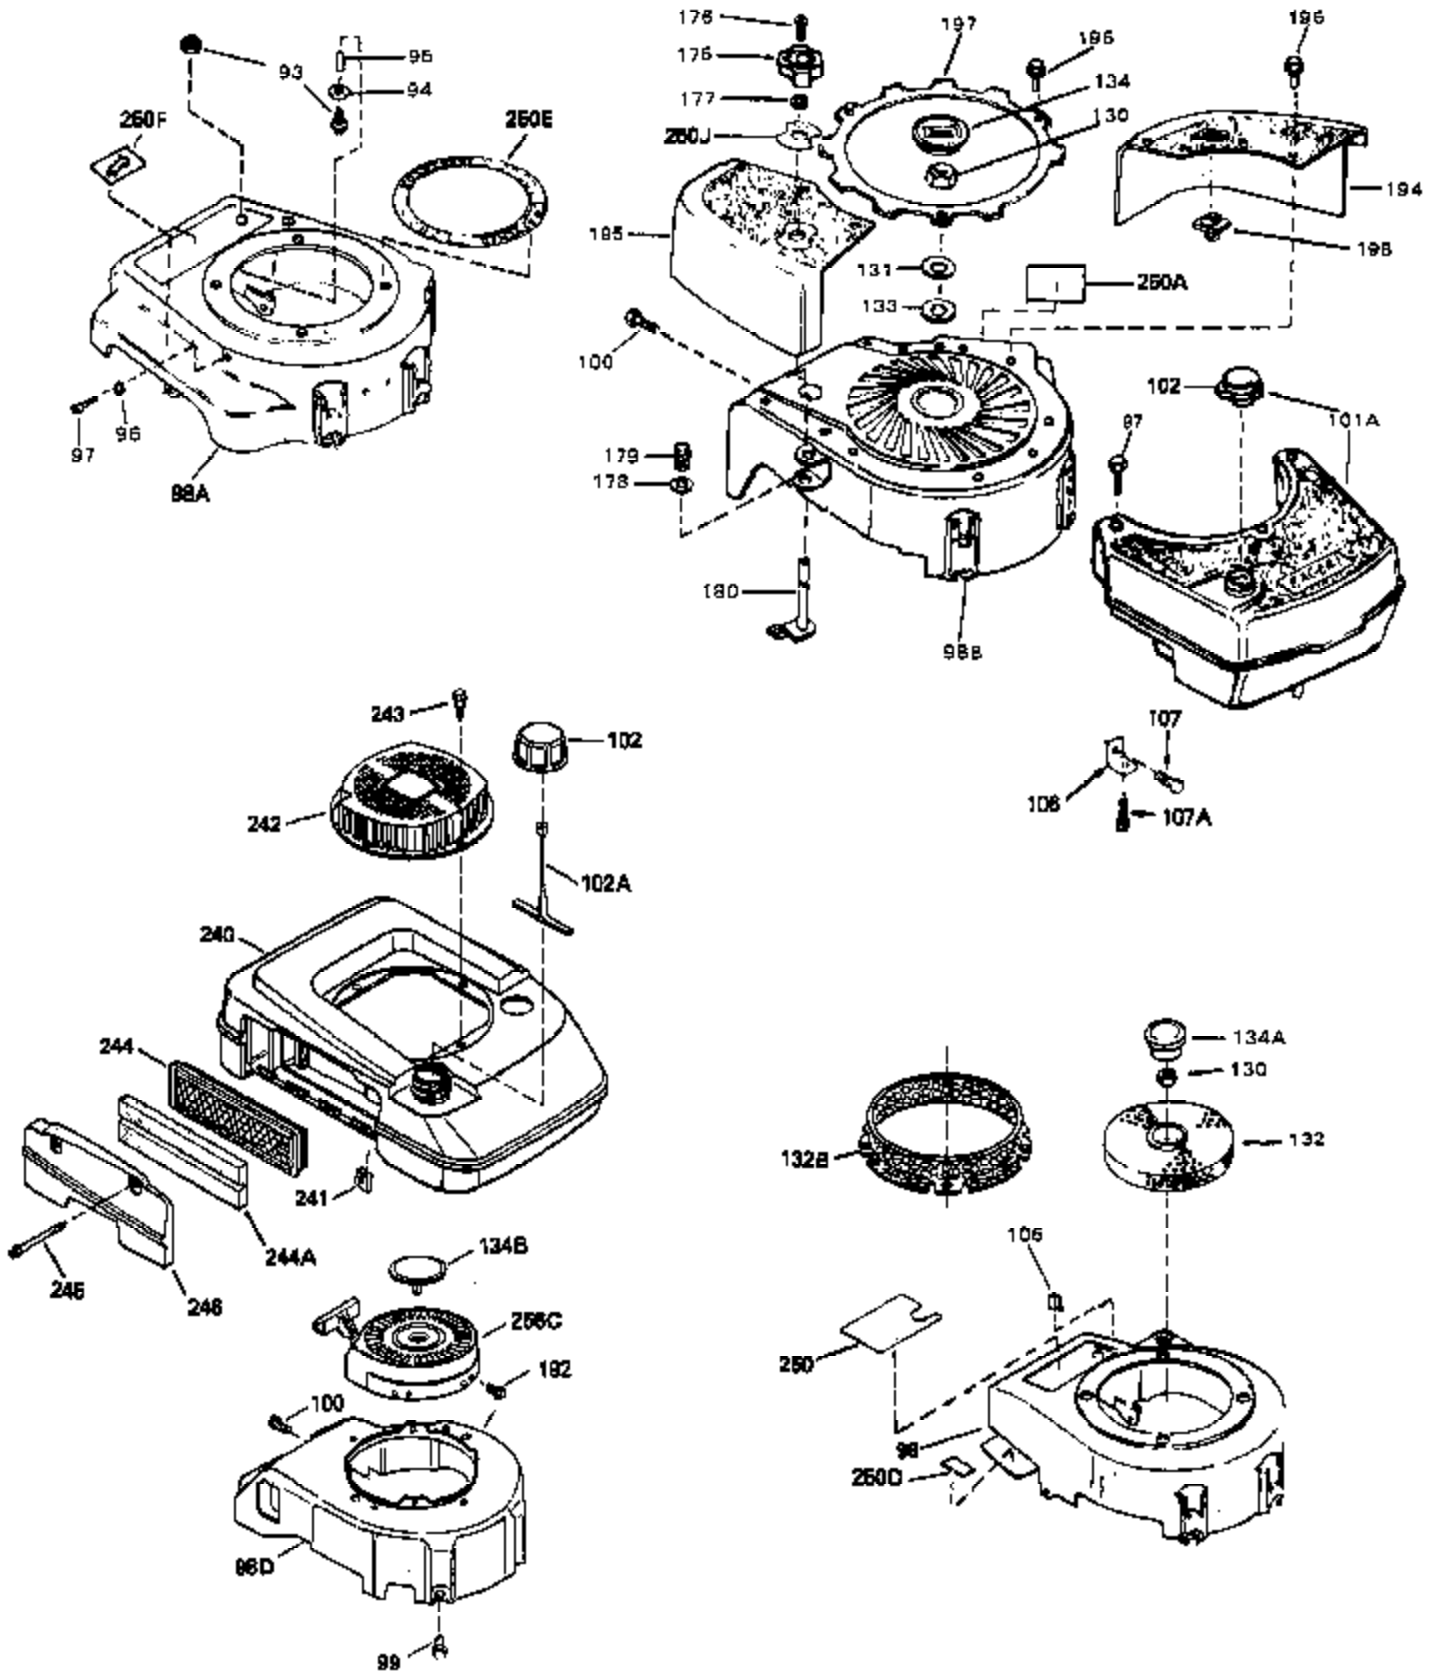

Ref #	Part Number	Qty	Description
93	610650B	0	Switch, Toggle
94	33458	0	Washer, Plain
95	33457	0	Cap, Toggle switch
97	28763	0	Screw, Hex washer hd. thread-forming, 10-24
98B	33558A	0	Housing, Blower
99	650831	0	Screw, Hex washer hd. Powerlok thread,
101A	33082A	0	Tank Assy., Fuel (Charcoal Poly) (1.5 qt.)
102	34118	0	Cap, Fuel filler (Red Plastic) (Spurt
102	410144B	0	Cap, Fuel filler (White Plastic) (Std.)
130	650607	0	Nut, Flywheel
131	650815	0	Washer, Belleville
132	32237	0	Screen, Flywheel
192	650737	0	Screw, Hex washer hd. taptite, 1/4-20 x 1/2
250	33083	0	Decal, Instruction