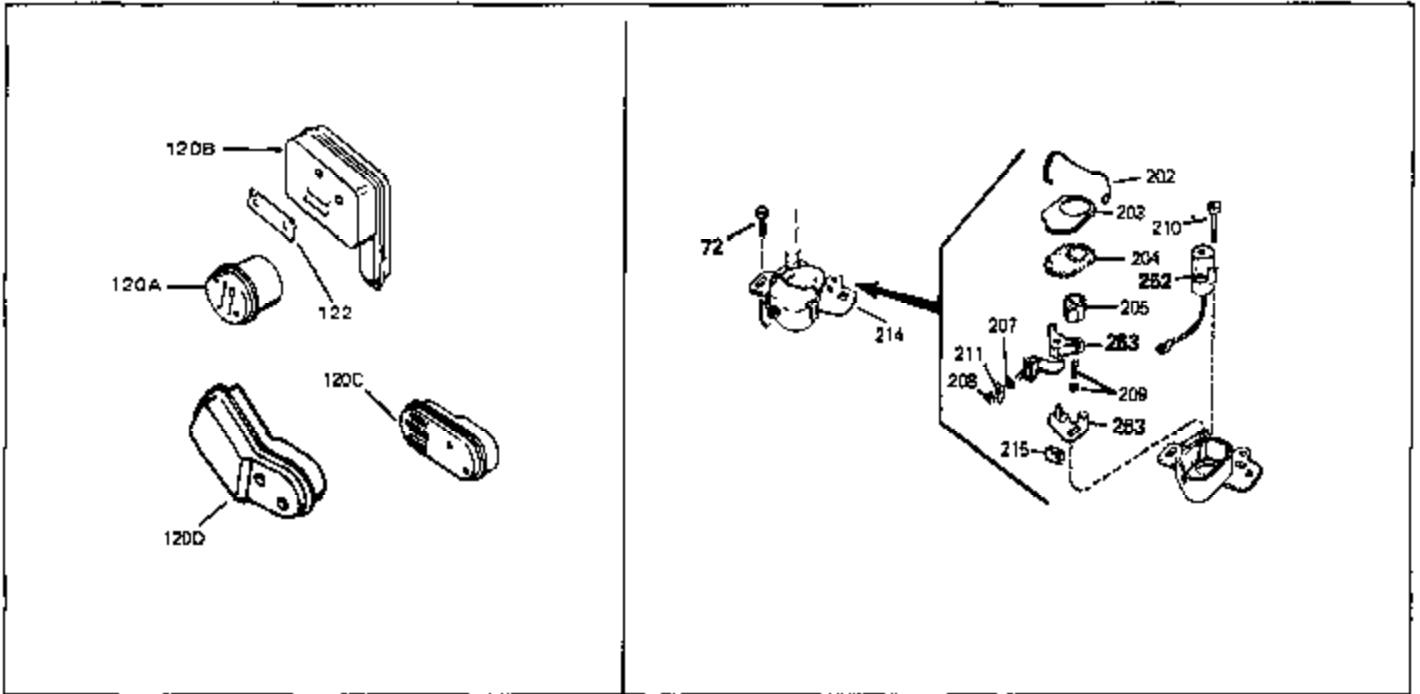

Ref #	Part Number	Qty	Description
86A	33143	0	Clamp, Corbin
87	32796	0	Filter, Air cleaner
88	33142	0	Tube, Air intake
89	32797	0	Retainer, Air cleaner
90	650665	0	Screw
115	610973	0	Terminal Assy.
120B	33565	0	Muffler
122	33753	0	Plate, Lock
239	35435	0	Filter, Pre-Air (Poly)
252	30548B	0	Condenser
253	30547A	0	Contact Assy., Breaker