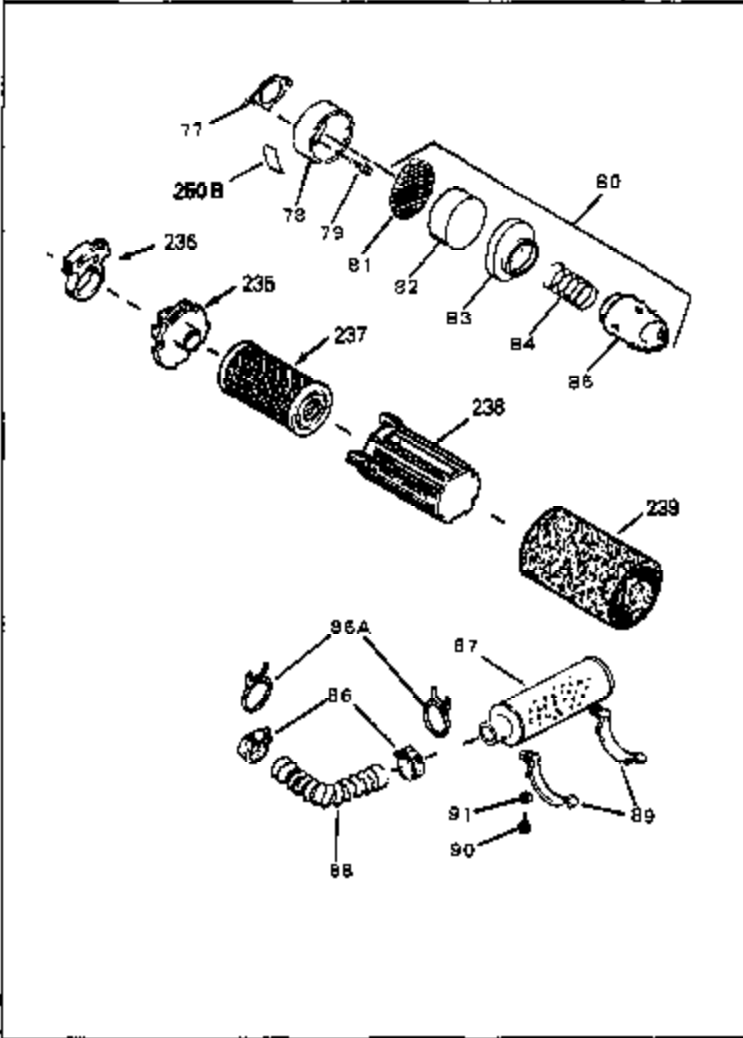

Ref #	Part Number	Qty	Description
86A	33143	0	Clamp, Corbin
87	32796	0	Filter, Air cleaner
88	33142	0	Tube, Air intake
89	32797	0	Retainer, Air cleaner
90	650665	0	Screw
115	610973	0	Terminal Assy.
120B	33565	0	Muffler
122	33753	0	Plate, Lock
239	35435	0	Filter, Pre-Air (Poly)
252	30548B	0	Condenser
253	30547A	0	Contact Assy., Breaker