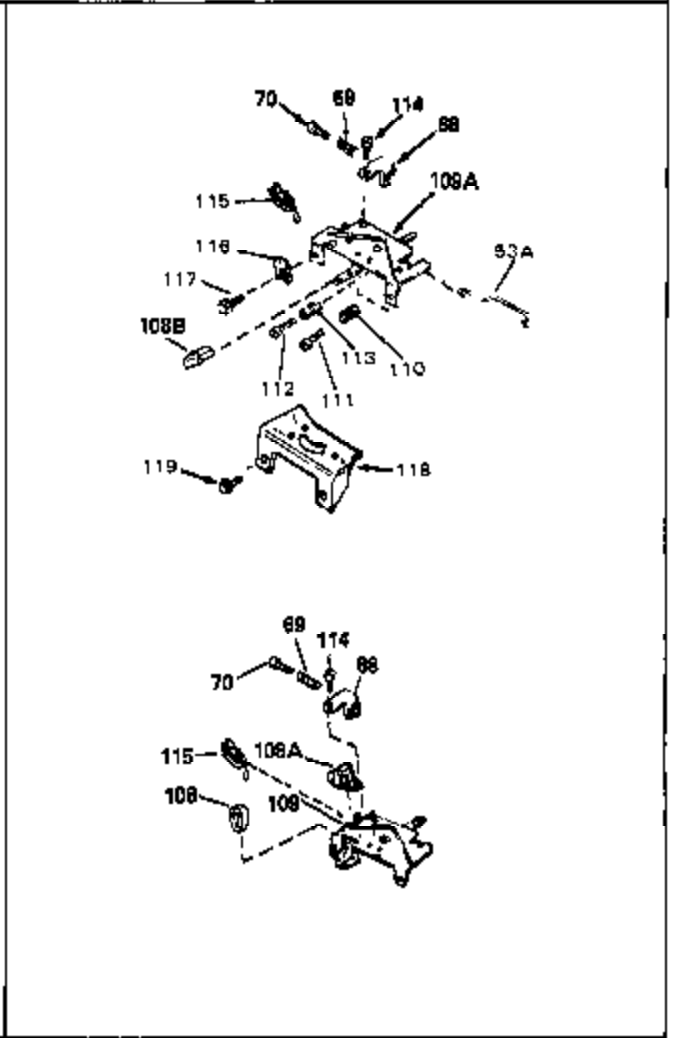

Ref #	Part Number	Qty	Description
86A	33143	0	Clamp, Corbin
87	32796	0	Filter, Air cleaner
88	33142	0	Tube, Air intake
89	32797	0	Retainer, Air cleaner
90	650665	0	Screw
115	610973	0	Terminal Assy.
120B	33565	0	Muffler
122	33753	0	Plate, Lock
239	35435	0	Filter, Pre-Air (Poly)
252	30548B	0	Condenser
253	30547A	0	Contact Assy., Breaker