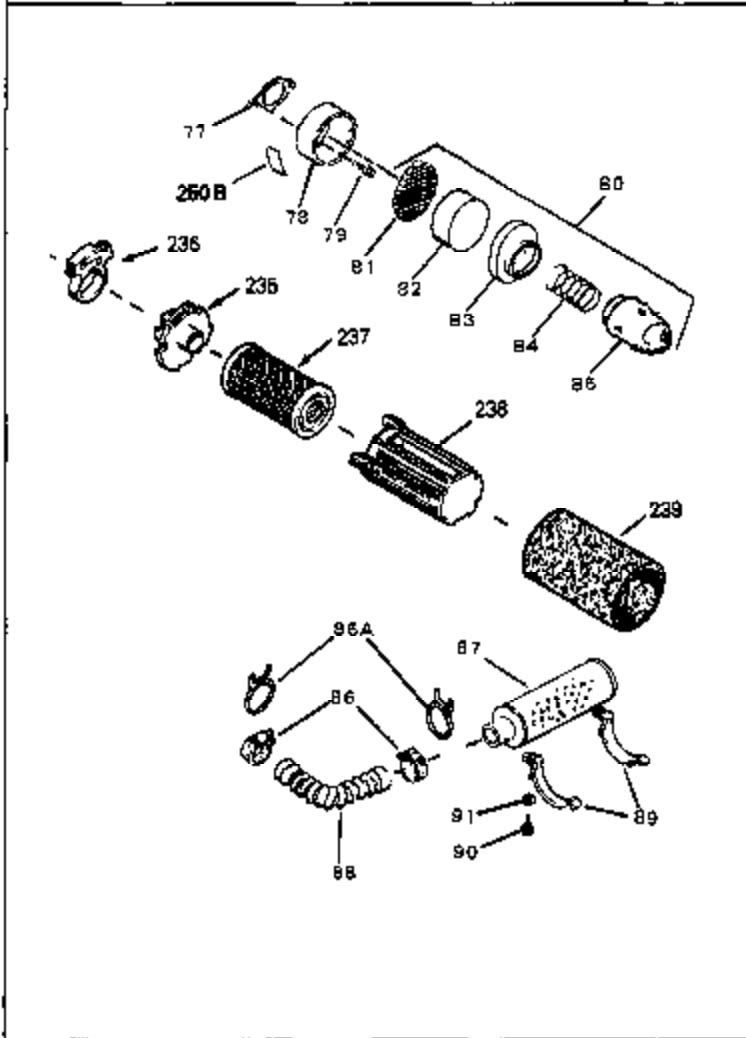

Ref #	Part Number	Qty	Description
115	610973	0	Terminal Assy.
120B	33556	0	Muffler
122	33753	0	Plate, Lock
239	35435	0	Filter, Pre-Air (Poly)