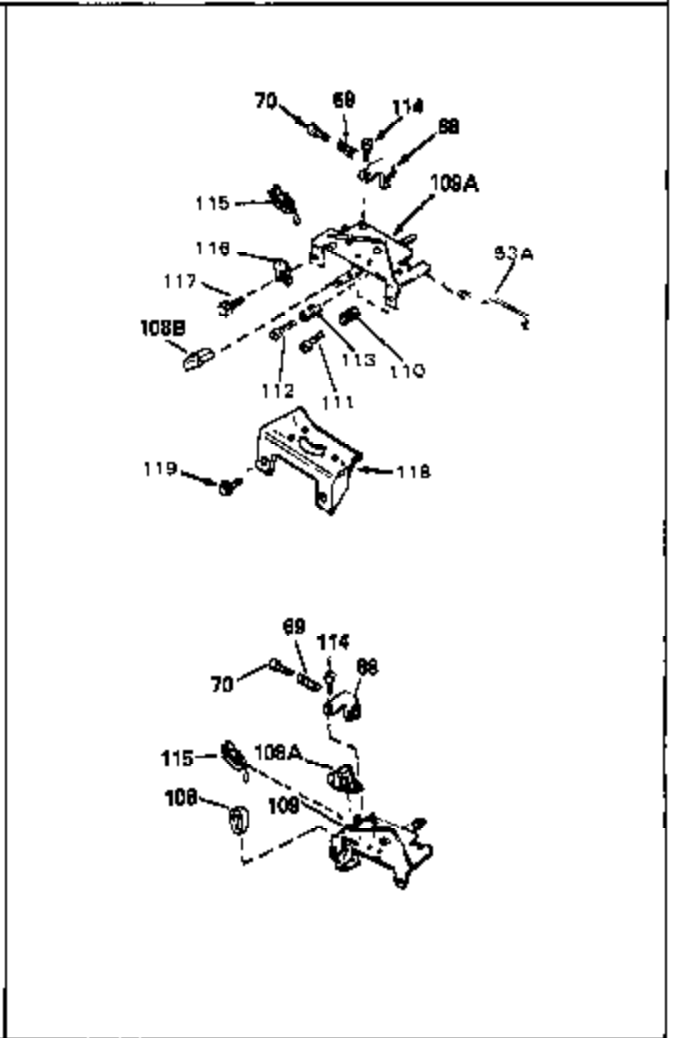

Ref #	Part Number	Qty	Description
115	610973	0	Terminal Assy.
120B	33556	0	Muffler
122	33753	0	Plate, Lock
202	30551	0	Spring, Breaker box dust cover
203	610947	0	Cover, Breaker box dust
204	610955	0	Gasket, Dust cover
205	30992	0	Cam, Breaker
207	610385	0	Washer, Terminal
208	610408	0	Nut, Terminal
209	29181	0	Screw & Washer Assy., Breaker
210	610593	0	Screw, Condenser fastening
211	33356	0	Terminal, Ground
214	611006	0	Stator Plate Assy.
215	30549	0	Felt, Cam wiper
239	35435	0	Filter, Pre-Air (Poly)
252	30548B	0	Condenser
253	30547A	0	Contact Assy., Breaker