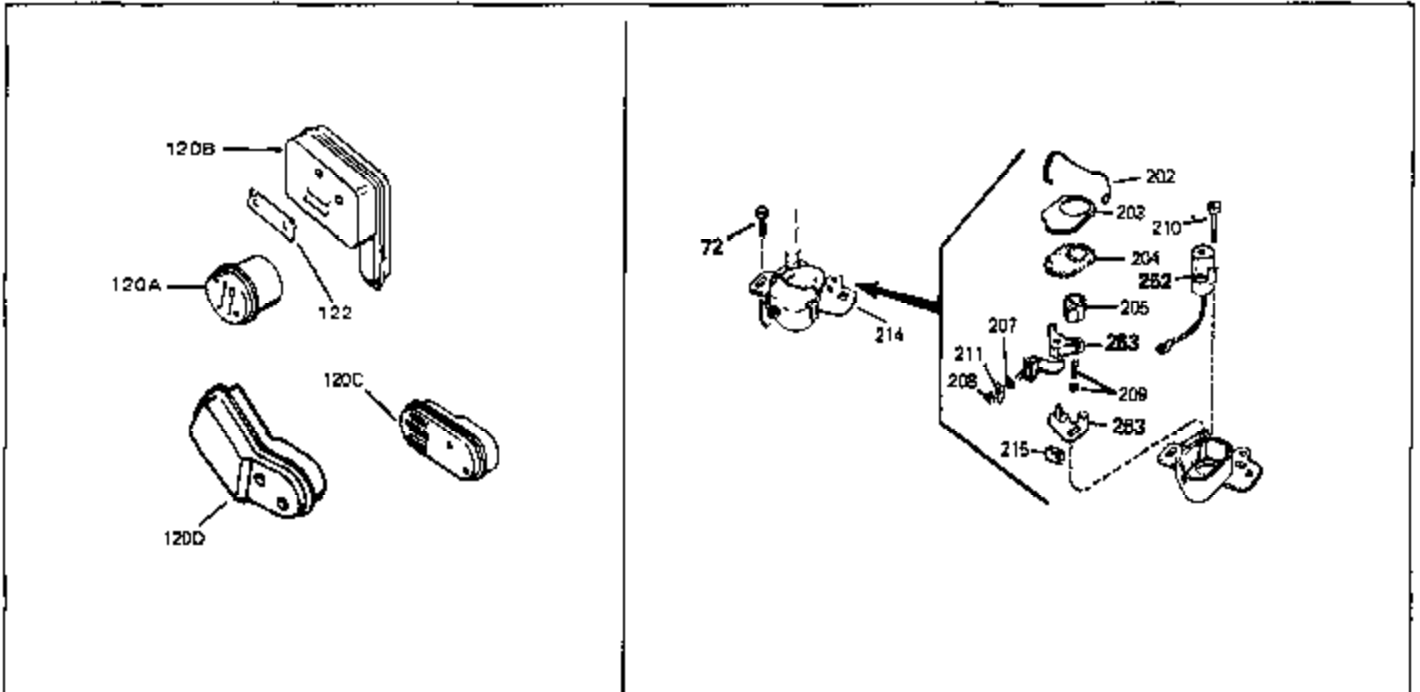

Ref #	Part Number	Qty	Description
115	610973	0	Terminal Assy.
120B	33556	0	Muffler
122	33753	0	Plate, Lock
202	30551	0	Spring, Breaker box dust cover
203	610947	0	Cover, Breaker box dust
204	610955	0	Gasket, Dust cover
205	30992	0	Cam, Breaker
207	610385	0	Washer, Terminal
208	610408	0	Nut, Terminal
209	29181	0	Screw & Washer Assy., Breaker
210	610593	0	Screw, Condenser fastening
211	33356	0	Terminal, Ground
214	611006	0	Stator Plate Assy.
215	30549	0	Felt, Cam wiper
239	35435	0	Filter, Pre-Air (Poly)
252	30548B	0	Condenser
253	30547A	0	Contact Assy., Breaker