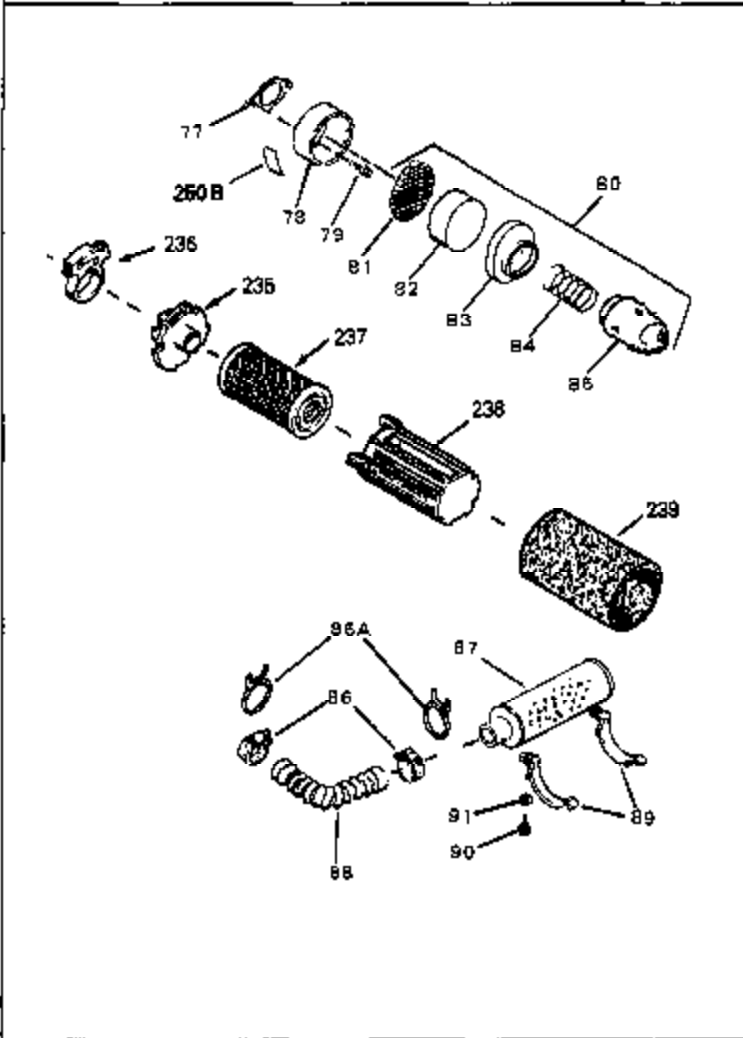

Ref #	Part Number	Qty	Description
115	610973	0	Terminal Assy.
120B	33556	0	Muffler
122	33753	0	Plate, Lock
202	30551	0	Spring, Breaker box dust cover
203	610947	0	Cover, Breaker box dust
204	610955	0	Gasket, Dust cover
205	30992	0	Cam, Breaker
207	610385	0	Washer, Terminal
208	610408	0	Nut, Terminal
209	29181	0	Screw & Washer Assy., Breaker
210	610593	0	Screw, Condenser fastening
211	33356	0	Terminal, Ground
214	611006	0	Stator Plate Assy.
215	30549	0	Felt, Cam wiper
239	35435	0	Filter, Pre-Air (Poly)
252	30548B	0	Condenser
253	30547A	0	Contact Assy., Breaker