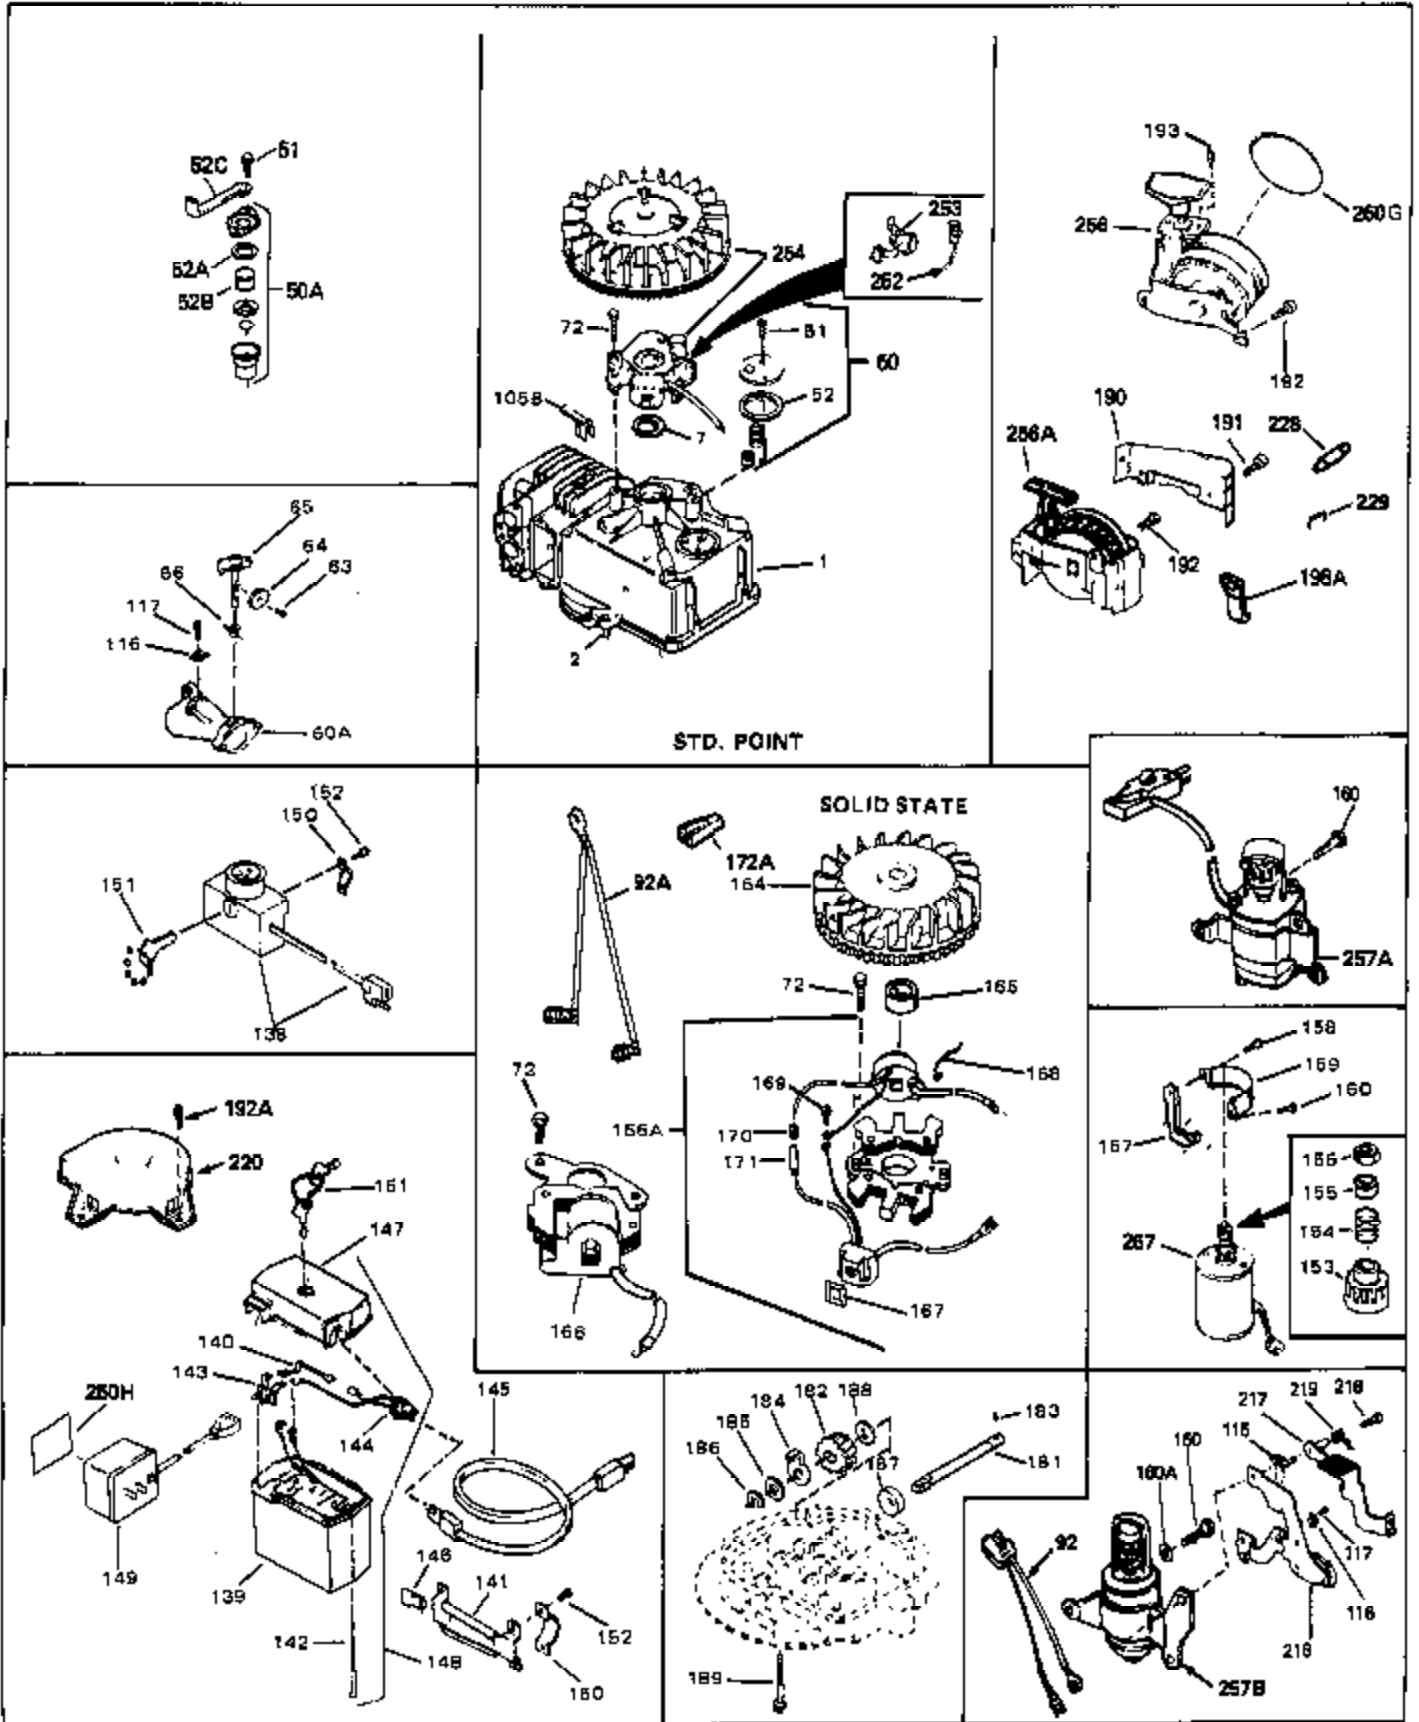

Ref #	Part Number	Qty	Description
53	32652	0	Link, Throttle
54	33151	0	Link, Governor spring
55	32755	0	Cover, Valve spring box
56	27234	0	Gasket, Breather cover
57	30063	0	Screw
59	32649	0	Gasket, Intake
60	31384A	0	Pipe, Intake
61	6201	0	Screw
62	650451	0	Screw
67	26756	0	Gasket, Carburetor
71	29752	0	Nut
99	650831	0	Screw, Hex washer hd. Powerlok thread,
102	34118	0	Cap, Fuel filler (Red Plastic) (Spurt
102	410144B	0	Cap, Fuel filler (White Plastic) (Std.)
103	29774	0	Line, Fuel (Braided 8.25")
103	30705	0	Line, Fuel (Braided 16")
103	34357	0	Line, Fuel (Epichlorohydrin 6-3/4")
104	26460	0	Clamp, Fuel line
105A	30593	0	Clip, Magneto wire
115	610973	0	Terminal Assy.
121	792005	0	Screw, Hex hd., 1/4-20 x 2-1/2
124	650562	0	Screw
125	34282	0	"O" Ring (.612 I.D. x .812 O.D. x .103
125	30139	0	"O" Ring
126	32799	0	Tube, Oil filler
127	29985	0	"O" Ring
128	30140	0	Dipstick, Oil (Screw In)
129	610118	0	Cover, Spark plug
130	650607	0	Nut, Flywheel
131	650815	0	Washer, Belleville
135	33086	0	Lever, Speed adj.
192A	0	0	Rivet, Pop (3/16" Dia.)
201	730207	0	Magneto-to-Solid State Conversion Kit
250C	31353	0	Decal, Instruction
251	631021	0	Inlet Needle, Seat & Clip Assy.
255	631690	0	Carburetor
258	33576A	0	Gasket Set